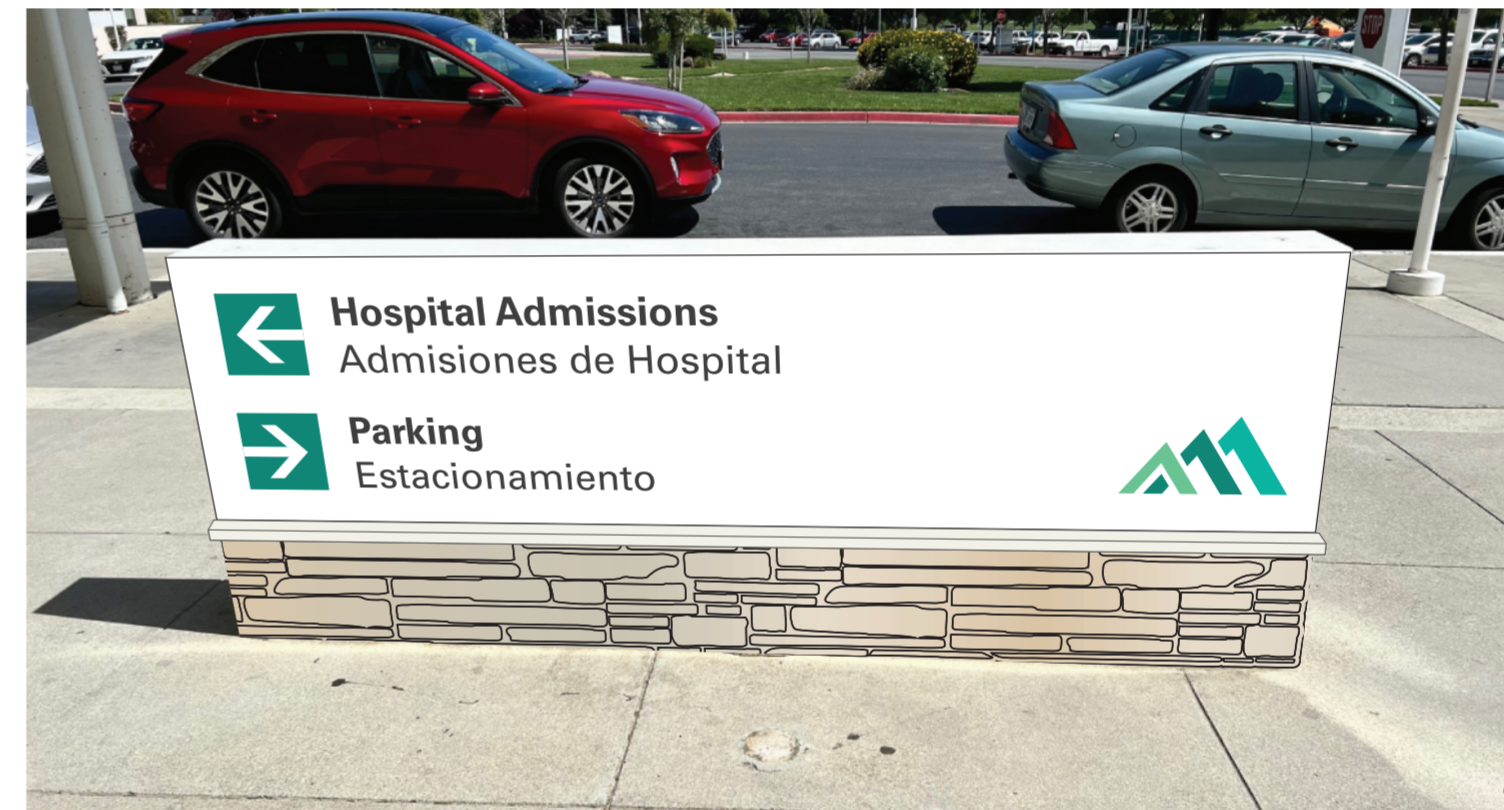

MONTEREY SIGNS
PH: 831.632.0490
855 Broadway Ave.
Seaside, CA 93955

CUSTOMER Natividad

SO # 580614

NOTE: This is an original unpublished drawing, created by Monterey Signs. It is submitted for your personal use in connection with a project being planned for you by Monterey Signs. It is not to be shown to anyone outside your organization, nor is it to be reproduced, copied, photographed, exhibited or used in any fashion without the express written permission of Monterey Signs.