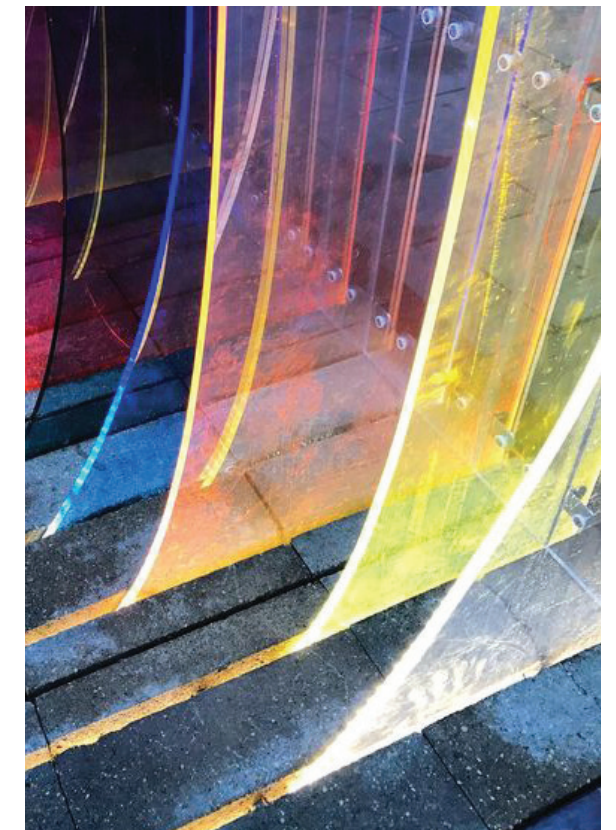

Attachment A

PLAN

PERSPECTIVE SKETCH

CONCEPT SUMMARY:

Five transparent colored panels representing the 5 Districts in Monterey County

Each panel would be composed of multiple pieces of colored acrylic in varying tones of the same color, signifying the diversity of Monterey County

Opportunity to engrave names, text, and/or images into the acrylic

Bench with companion seating allows for quiet contemplation

Panels are transparent to maintain open visibility. Lighting at the base of each panel allows colored shadows to cast out onto planting areas

Solar lighting, drip irrigation, drought tolerant plant material, and recycled materials to be used where appropriate

Monterey County COVID-19 Memorial
Concept B - Transparent Color Wall