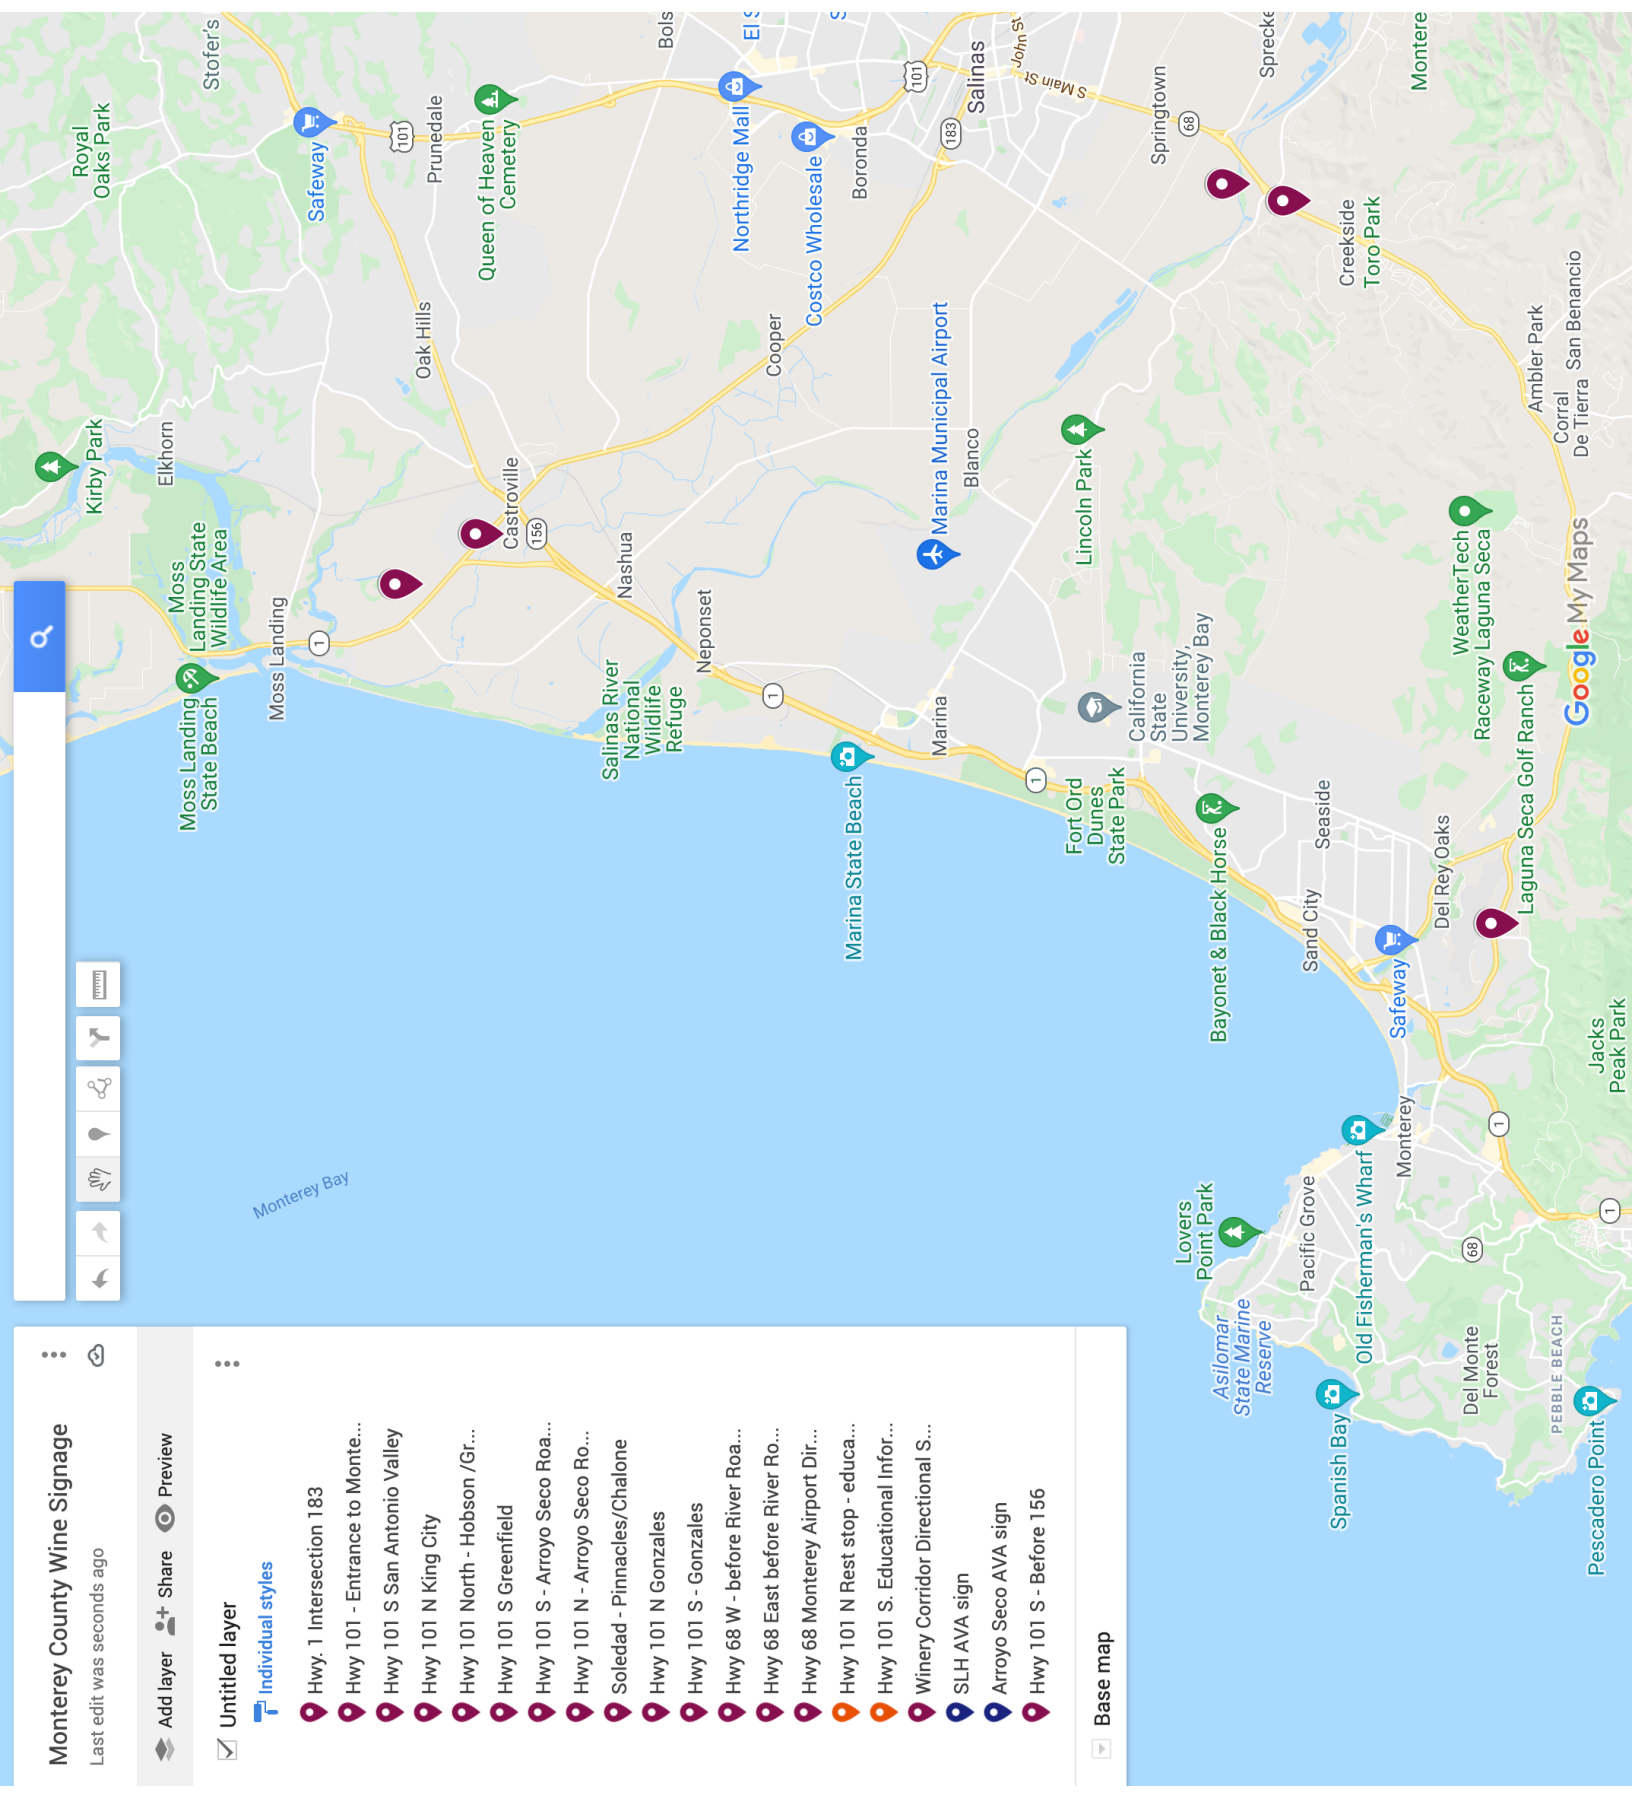

Hwy 68 Monterey Airport Directional Wine Tasting sign

Hwy 101 N Rest stop - educational information

Hwy 101 S. Educational Information

Winery Corridor Directional Sign

SLH AVA sign

Overview

Monterey County Wine Signage

Last edit was seconds ago

Add layer Share Preview

Untitled layer

Individual styles

- Hwy. 1 Intersection 183
- Hwy 101 - Entrance to Monte...
- Hwy 101 S San Antonio Valley
- Hwy 101 N King City
- Hwy 101 North - Hobson /Gr...
- Hwy 101 S Greenfield
- Hwy 101 S - Arroyo Seco Roa...
- Hwy 101 N - Arroyo Seco Ro...
- Soledad - Pinnacles/Chalone
- Hwy 101 N Gonzales
- Hwy 101 S - Gonzales
- Hwy 68 W - before River Roa...
- Hwy 68 East before River Ro...
- Hwy 68 Monterey Airport Dir...
- Hwy 101 N Rest stop - educa...
- Hwy 101 S. Educational Infor...
- Winery Corridor Directional S...
- SLH AVA sign
- Arroyo Seco AVA sign
- Hwy 101 S - Before 156

Base map

Monterey County Wine Signage

Last edit was 2 minutes ago

◆ Add layer

👤 Share

👁 Preview

☑ **Untitled layer**

📄 Individual styles

- 📍 Hwy. 1 Intersection 183
- 📍 Hwy 101 - Entrance to Monte...
- 📍 Hwy 101 S San Antonio Valley
- 📍 Hwy 101 N King City
- 📍 Hwy 101 North - Hobson /Gr...
- 📍 Hwy 101 S Greenfield
- 📍 Hwy 101 S - Arroyo Seco Roa...
- 📍 Hwy 101 N - Arroyo Seco Ro...
- 📍 Soledad - Pinnacles/Chalone
- 📍 Hwy 101 N Gonzales
- 📍 Hwy 101 S - Gonzales
- 📍 Hwy 68 W - before River Roa...
- 📍 Hwy 68 East before River Ro...
- 📍 Hwy 68 Monterey Airport Dir...
- 📍 Hwy 101 N Rest stop - educa...
- 📍 Hwy 101 S. Educational Infor...
- 📍 Winery Corridor Directional S...
- 📍 SLH AVA sign
- 📍 Arroyo Seco AVA sign
- 📍 Hwy 101 S - Before 156