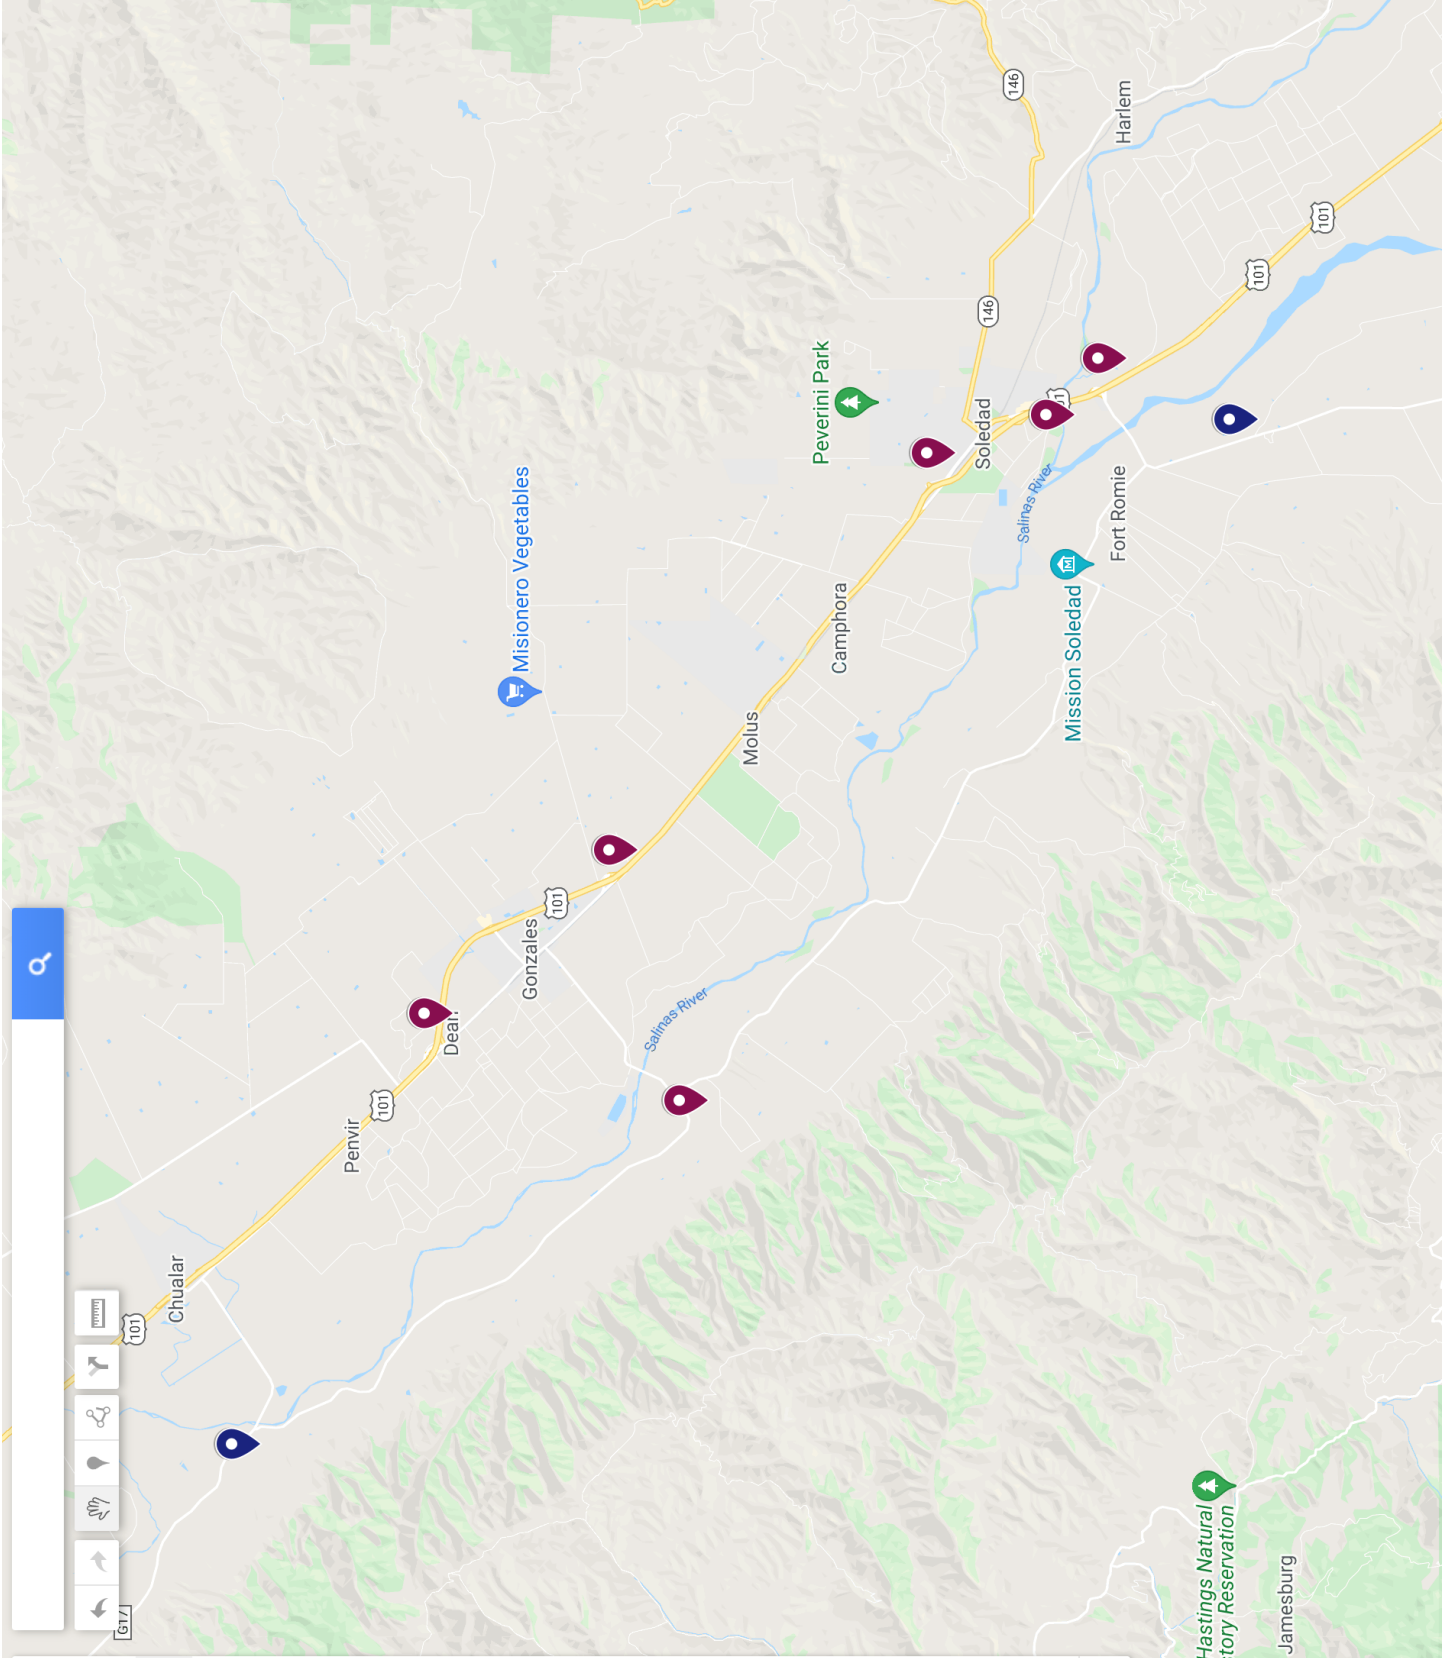

Base map

Monterey County Wine Signage

Last edit was 2 minutes ago

◆ Add layer

👤 Share

👁 Preview

☑ **Untitled layer**

📄 Individual styles

- 📍 Hwy. 1 Intersection 183
- 📍 Hwy 101 - Entrance to Monte...
- 📍 Hwy 101 S San Antonio Valley
- 📍 Hwy 101 N King City
- 📍 Hwy 101 North - Hobson /Gr...
- 📍 Hwy 101 S Greenfield
- 📍 Hwy 101 S - Arroyo Seco Roa...
- 📍 Hwy 101 N - Arroyo Seco Ro...
- 📍 Soledad - Pinnacles/Chalone
- 📍 Hwy 101 N Gonzales
- 📍 Hwy 101 S - Gonzales
- 📍 Hwy 68 W - before River Roa...
- 📍 Hwy 68 East before River Ro...
- 📍 Hwy 68 Monterey Airport Dir...
- 📍 Hwy 101 N Rest stop - educa...
- 📍 Hwy 101 S. Educational Infor...
- 📍 Winery Corridor Directional S...
- 📍 SLH AVA sign
- 📍 Arroyo Seco AVA sign
- 📍 Hwy 101 S - Before 156

📄 Base map

🔍

🏠 📍 🗺 📏 📄 📄 📄

Monterey County Wine Signage

Last edit was seconds ago

- Add layer
- Share
- Preview

Untitled layer

Individual styles

Base map

Lake San Antonio Resort

Oak Shores Realty

Monterey County Wine Signage

Last edit was seconds ago

Add layer Share Preview

Untitled layer

Individual styles