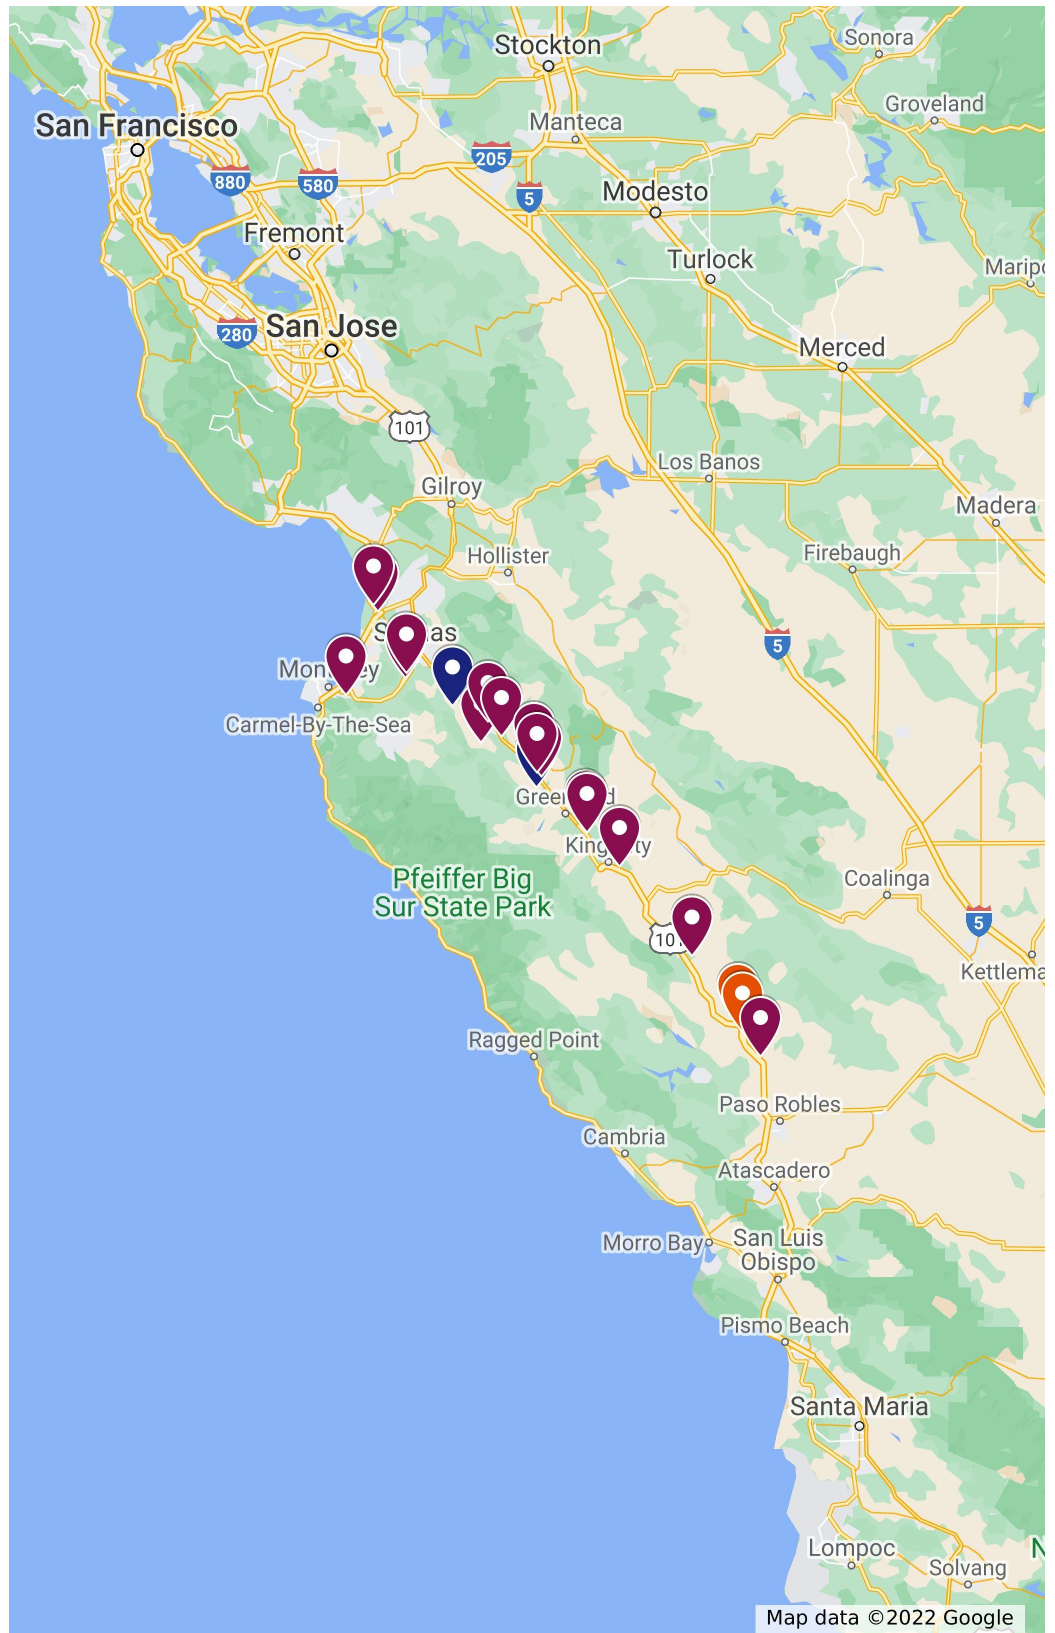

Monterey County Wine Signage

Untitled layer

 Hwy. 1 Intersection 183

Hwy 101 - Entrance to Monterey County

Hwy 101 S San Antonio Valley

Hwy 101 N King City

Hwy 101 North - Hobson /Greenfield

Hwy 101 S Greenfield

Hwy 101 S - Arroyo Seco Road, Soledad

Hwy 101 N - Arroyo Seco Road, Soledad

Soledad - Pinnacles/Chalone

Hwy 101 N Gonzales

Hwy 101 S - Gonzales

Hwy 68 W - before River Road Wine Trail/ Winery Corridor

Hwy 68 East before River Road Wine Trail/Winery Corridor

Hwy 68 Monterey Airport Directional Wine Tasting sign

Hwy 101 N Rest stop - educational information

Hwy 101 S. Educational Information

Winery Corridor Directional Sign

SLH AVA sign

Overview

Monterey County Wine Signage

Last edit was seconds ago

Add layer Share Preview

Untitled layer

Individual styles

- Hwy. 1 Intersection 183
- Hwy 101 - Entrance to Monte...
- Hwy 101 S San Antonio Valley
- Hwy 101 N King City
- Hwy 101 North - Hobson /Gr...
- Hwy 101 S Greenfield
- Hwy 101 S - Arroyo Seco Roa...
- Hwy 101 N - Arroyo Seco Ro...
- Soledad - Pinnacles/Chalone
- Hwy 101 N Gonzales
- Hwy 101 S - Gonzales
- Hwy 68 W - before River Roa...
- Hwy 68 East before River Ro...
- Hwy 68 Monterey Airport Dir...
- Hwy 101 N Rest stop - educa...
- Hwy 101 S. Educational Infor...
- Winery Corridor Directional S...
- SLH AVA sign
- Arroyo Seco AVA sign
- Hwy 101 S - Before 156