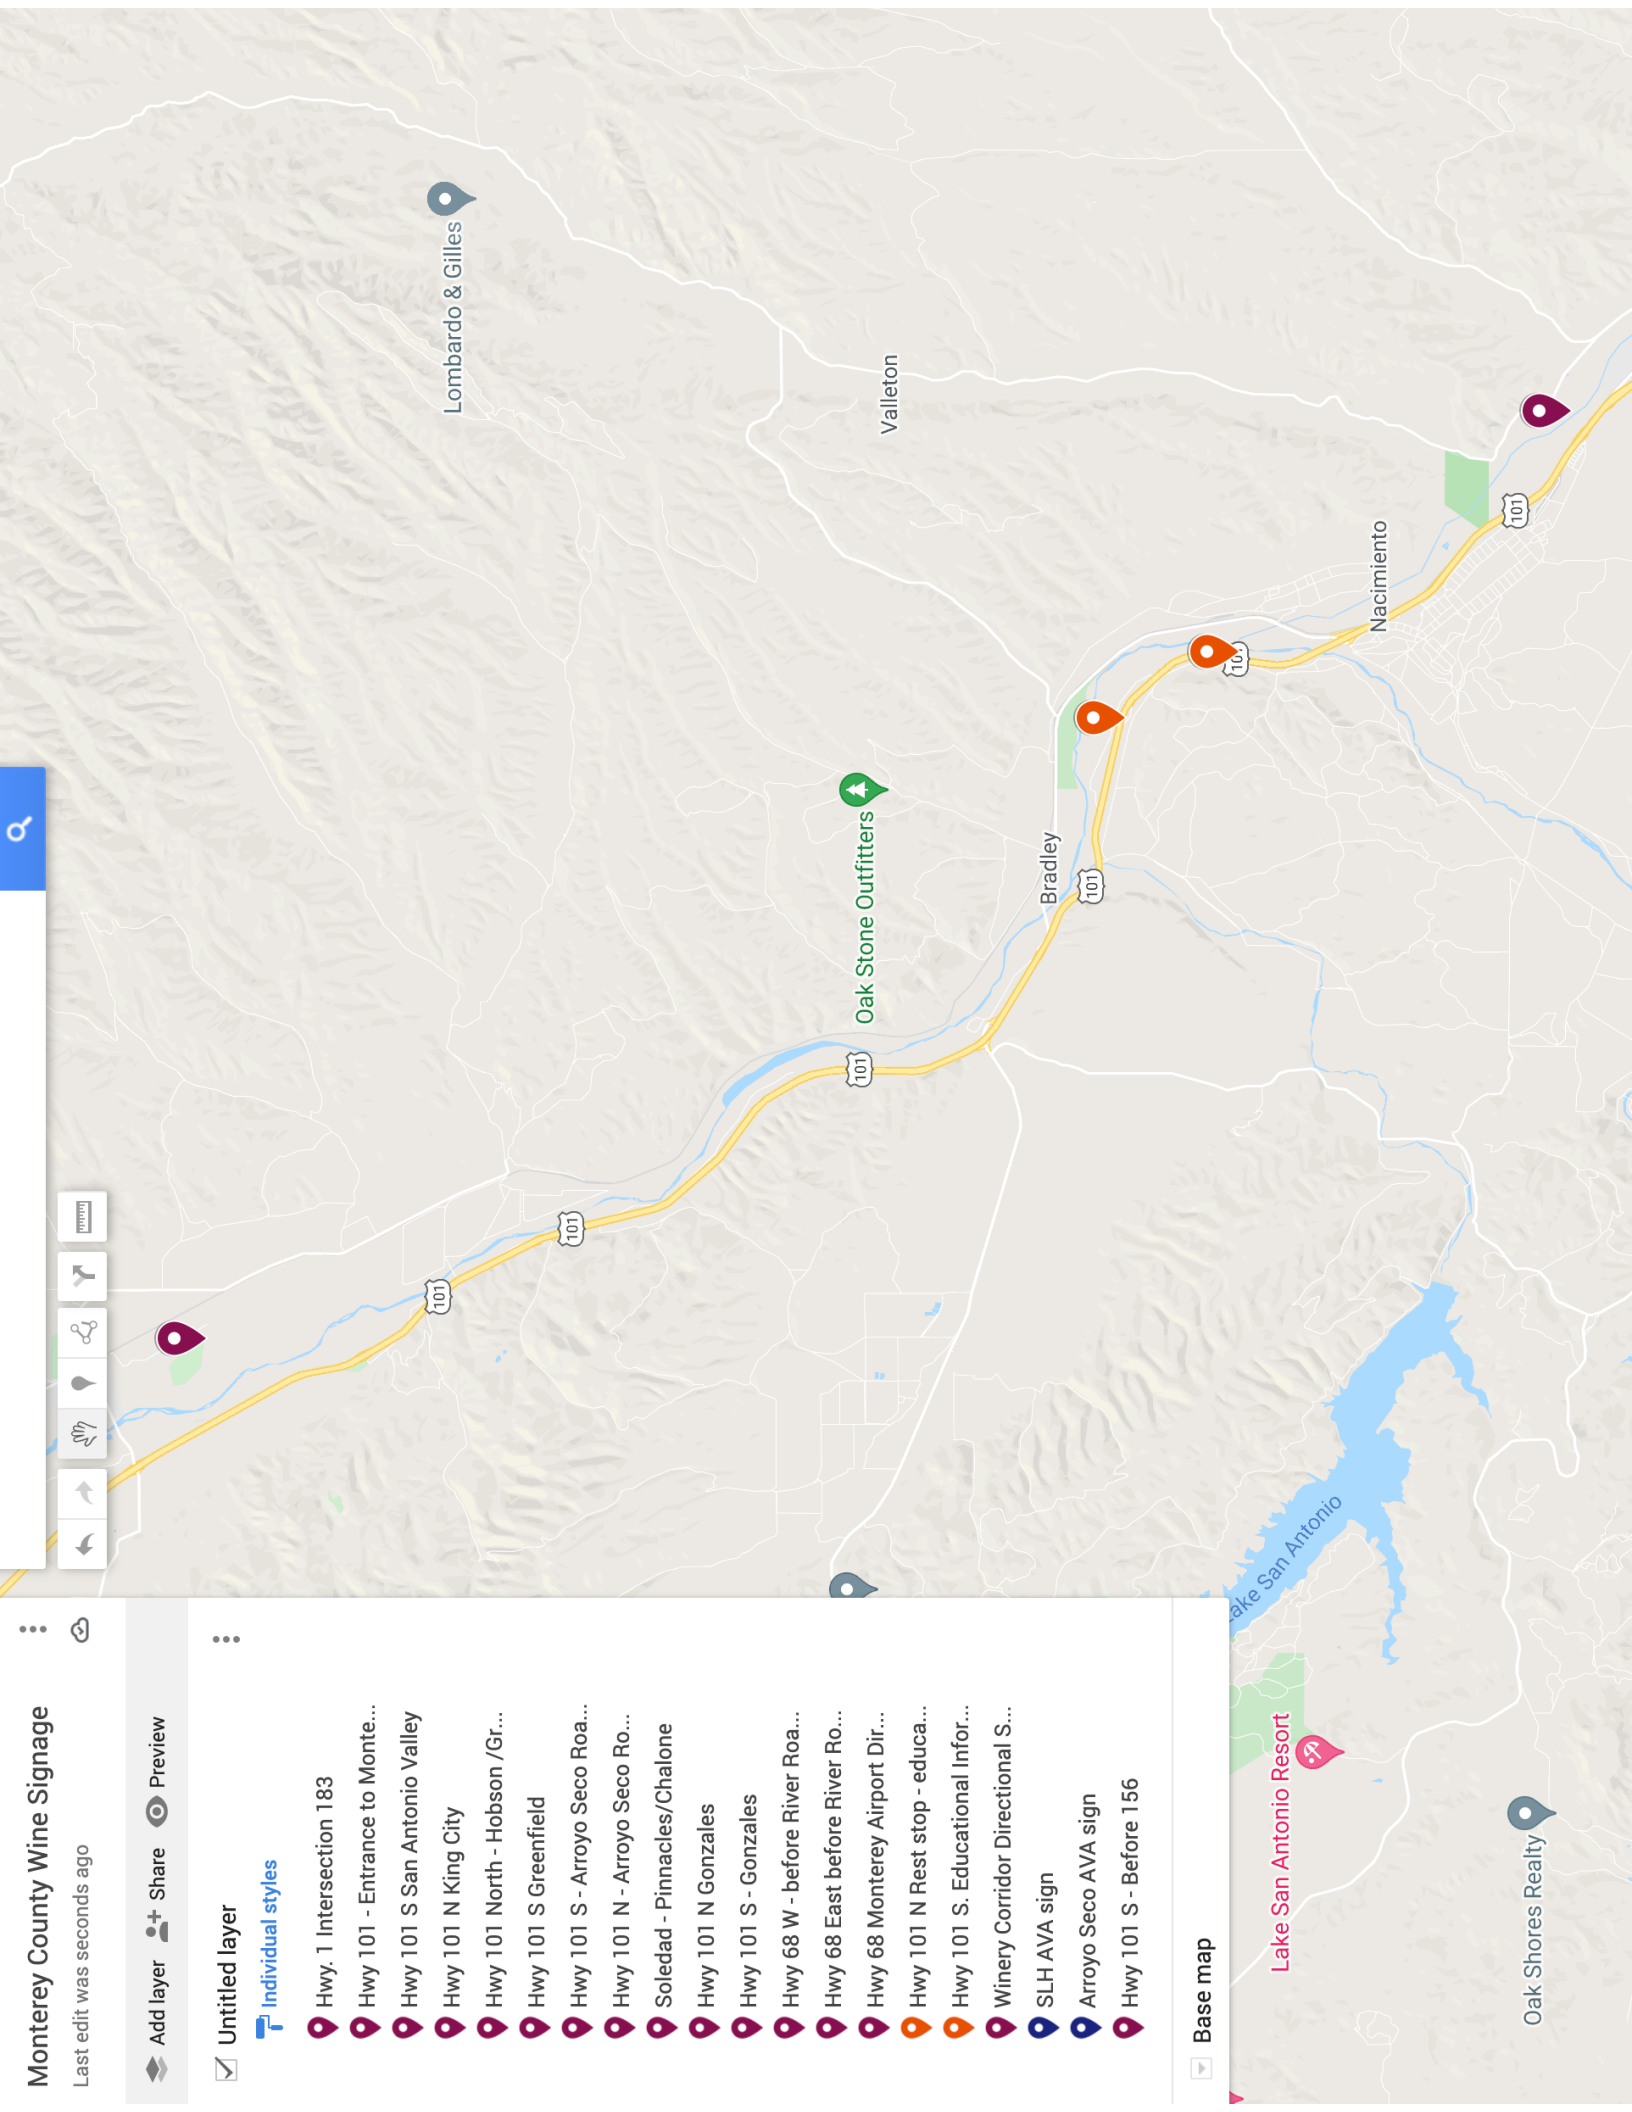

- 📍 Hwy. 1 Intersection 183
- 📍 Hwy 101 - Entrance to Monte...
- 📍 Hwy 101 S San Antonio Valley
- 📍 Hwy 101 N King City
- 📍 Hwy 101 North - Hobson /Gr...
- 📍 Hwy 101 S Greenfield
- 📍 Hwy 101 S - Arroyo Seco Roa...
- 📍 Hwy 101 N - Arroyo Seco Ro...
- 📍 Soledad - Pinnacles/Chalone
- 📍 Hwy 101 N Gonzales
- 📍 Hwy 101 S - Gonzales
- 📍 Hwy 68 W - before River Roa...
- 📍 Hwy 68 East before River Ro...
- 📍 Hwy 68 Monterey Airport Dir...
- 📍 Hwy 101 N Rest stop - educa...
- 📍 Hwy 101 S. Educational Infor...
- 📍 Winery Corridor Directional S...
- 📍 SLH AVA sign
- 📍 Arroyo Seco AVA sign
- 📍 Hwy 101 S - Before 156

📄 Base map

🔍

🏠 📍 🗺 📏 📄 📄 📄

Monterey County Wine Signage

Last edit was seconds ago

- Add layer
- Share
- Preview

Untitled layer

Individual styles

- Hwy. 1 Intersection 183
- Hwy 101 - Entrance to Monte...
- Hwy 101 S San Antonio Valley
- Hwy 101 N King City
- Hwy 101 North - Hobson /Gr...
- Hwy 101 S Greenfield
- Hwy 101 S - Arroyo Seco Roa...
- Hwy 101 N - Arroyo Seco Ro...
- Soledad - Pinnacles/Chalone
- Hwy 101 N Gonzales
- Hwy 101 S - Gonzales
- Hwy 68 W - before River Roa...
- Hwy 68 East before River Ro...
- Hwy 68 Monterey Airport Dir...
- Hwy 101 N Rest stop - educa...
- Hwy 101 S. Educational Infor...
- Winery Corridor Directional S...
- SLH AVA sign
- Arroyo Seco AVA sign
- Hwy 101 S - Before 156

Base map

Lake San Antonio Resort

Oak Shores Realty

Monterey County Wine Signage

Last edit was seconds ago

Add layer Share Preview

Untitled layer

Individual styles