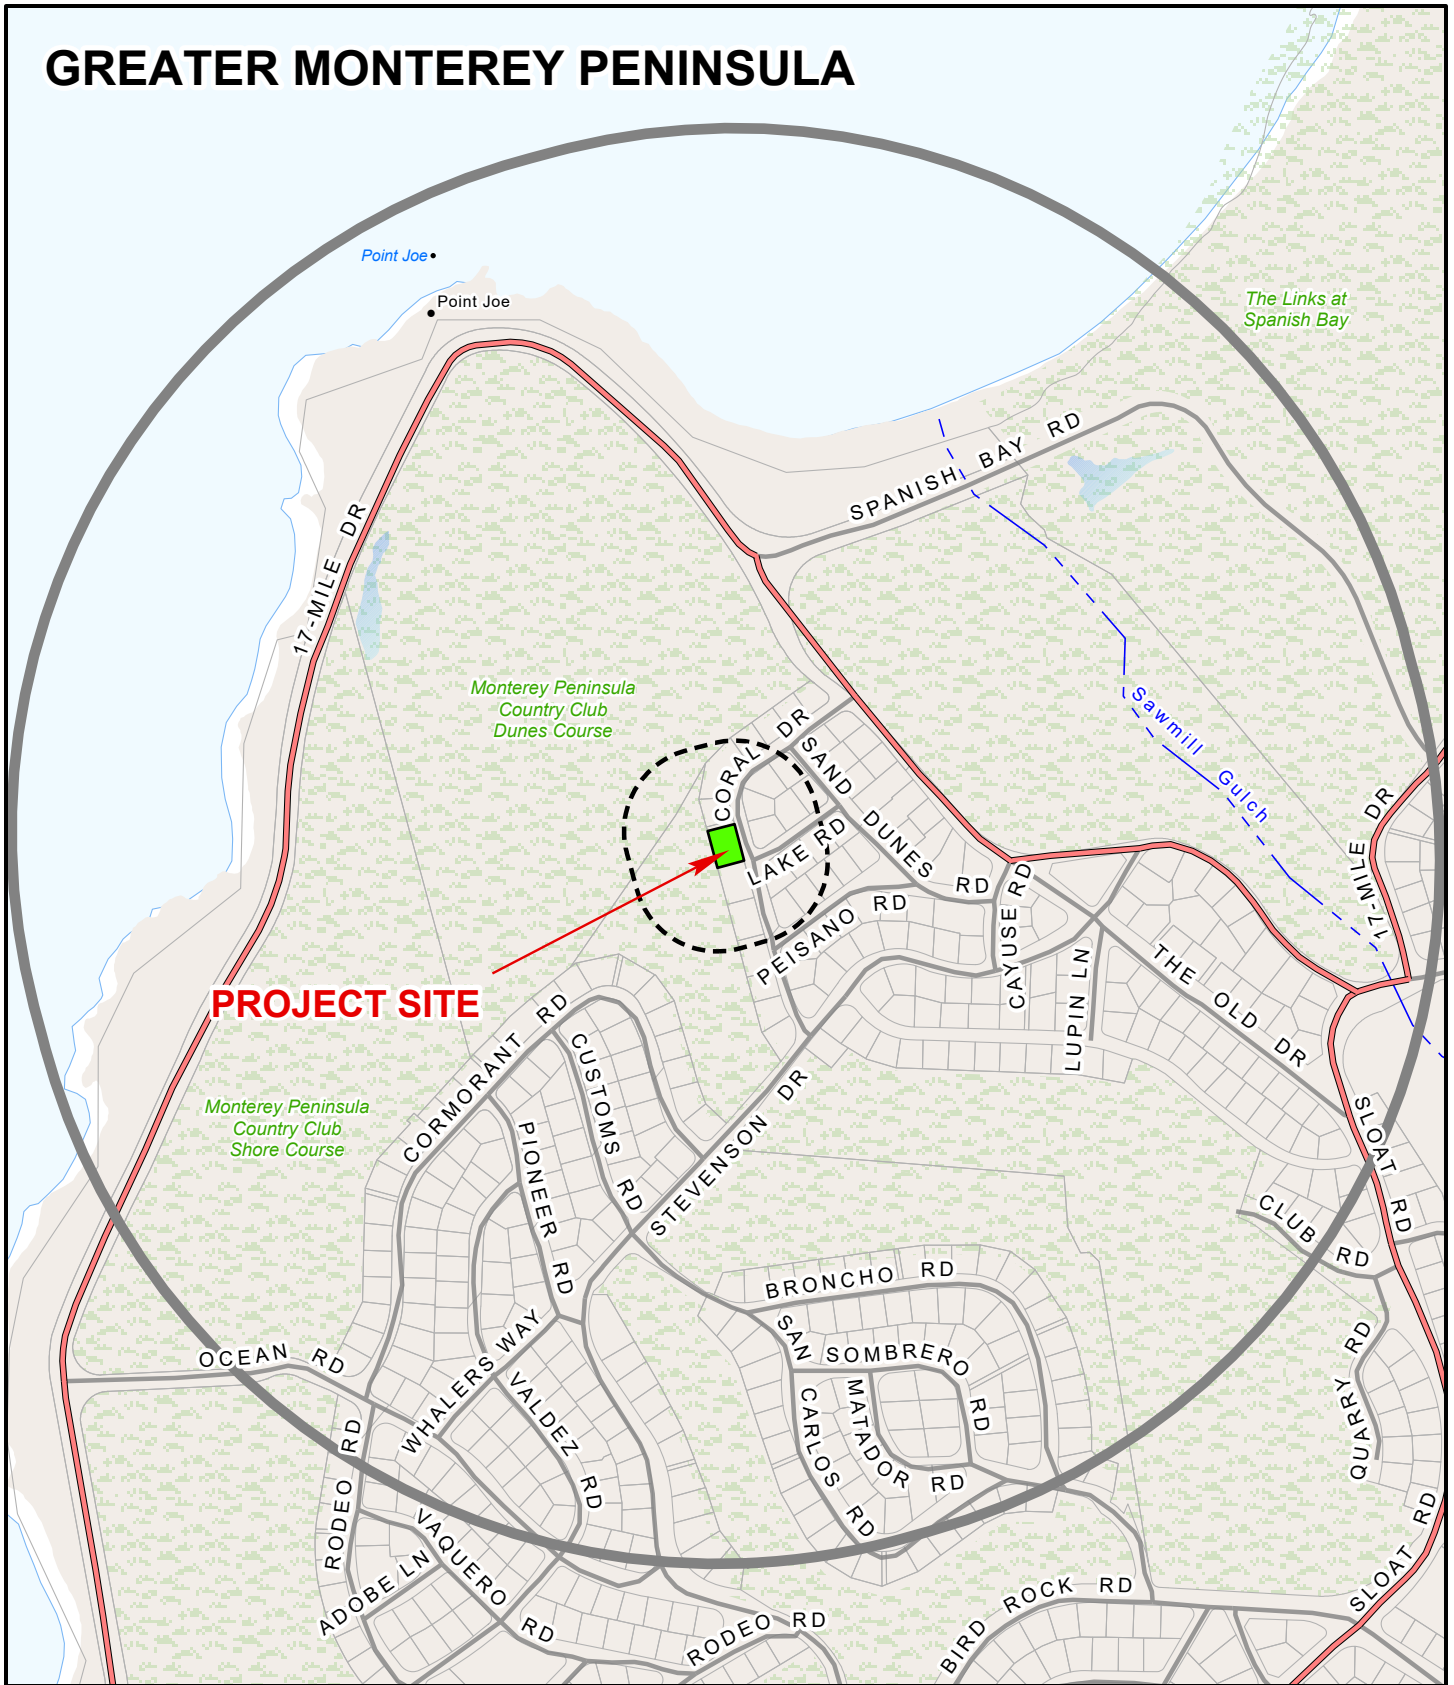

Exhibit D

This page intentionally left blank.

GREATER MONTEREY PENINSULA

PROJECT SITE

APPLICANT: EDDY JAMES C TR & EDDY PATRICIA B TR

APN: 007255020000

FILE # PLN210326

 Project Site

 300 FT Buffer

 2500 FT Buffer

N

This page intentionally left blank.