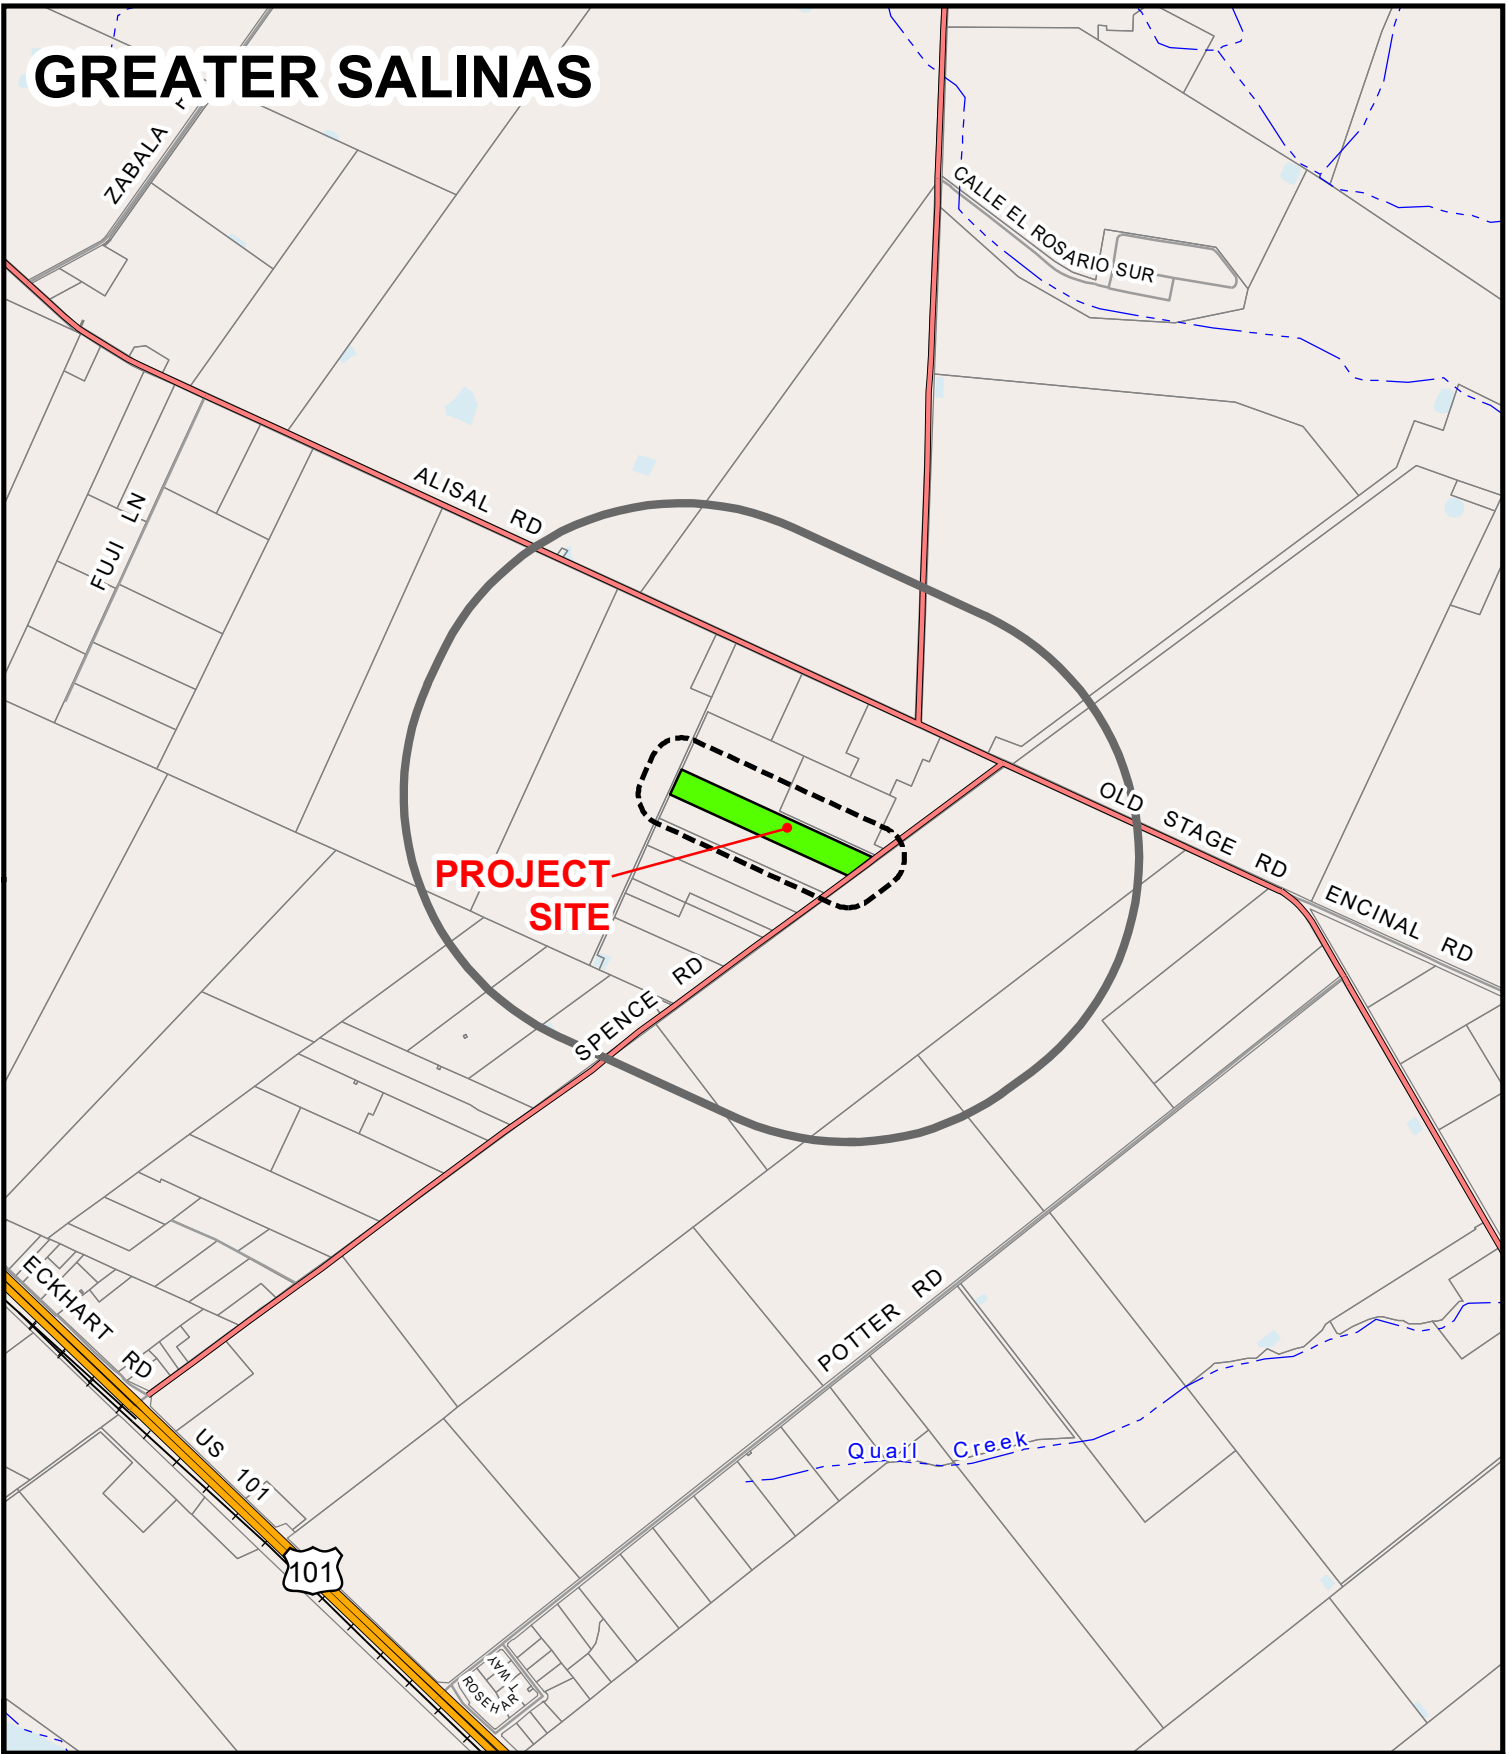

# Exhibit C

This page intentionally left blank.

# GREATER SALINAS

**APPLICANT:** MONTEREY HOLDINGS CO INC (QLORA GROUP INC)

**APN:** 137-121-006-000

**FILE #** PLN170208

 Project Site  2500' Limit  300' Limit

PLANNER: KU

This page intentionally left blank