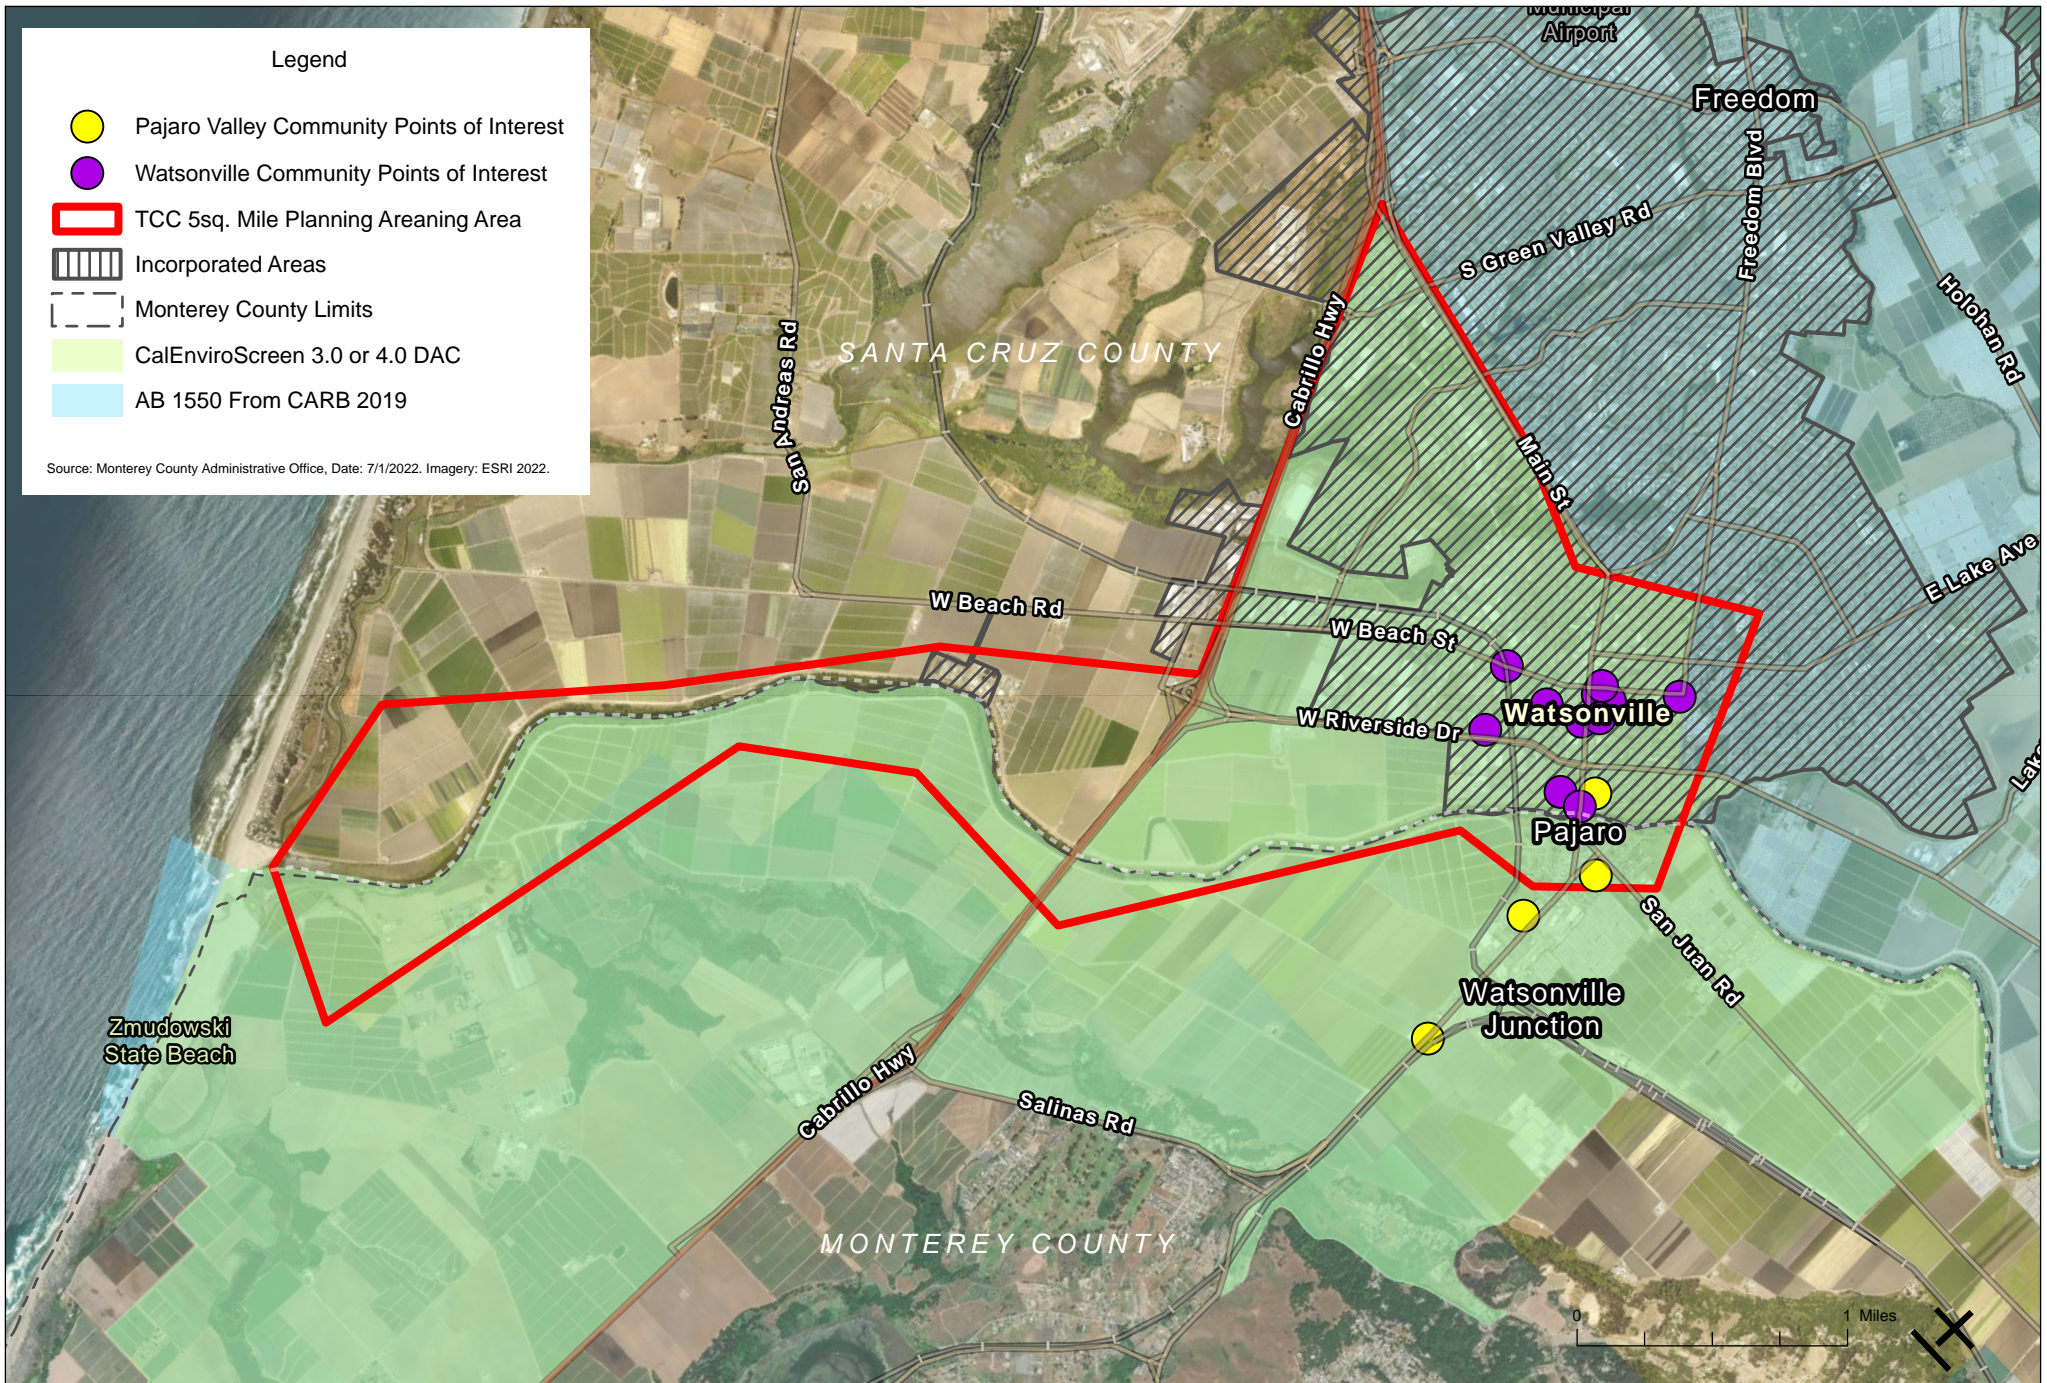

Legend

-  Pajaro Valley Community Points of Interest
-  Watsonville Community Points of Interest
-  TCC 5sq. Mile Planning Areaing Area
-  Incorporated Areas
-  Monterey County Limits
-  CalEnviroScreen 3.0 or 4.0 DAC
-  AB 1550 From CARB 2019

Source: Monterey County Administrative Office, Date: 7/1/2022. Imagery: ESRI 2022.

Pajaro Valley Planning Area Boundary Map