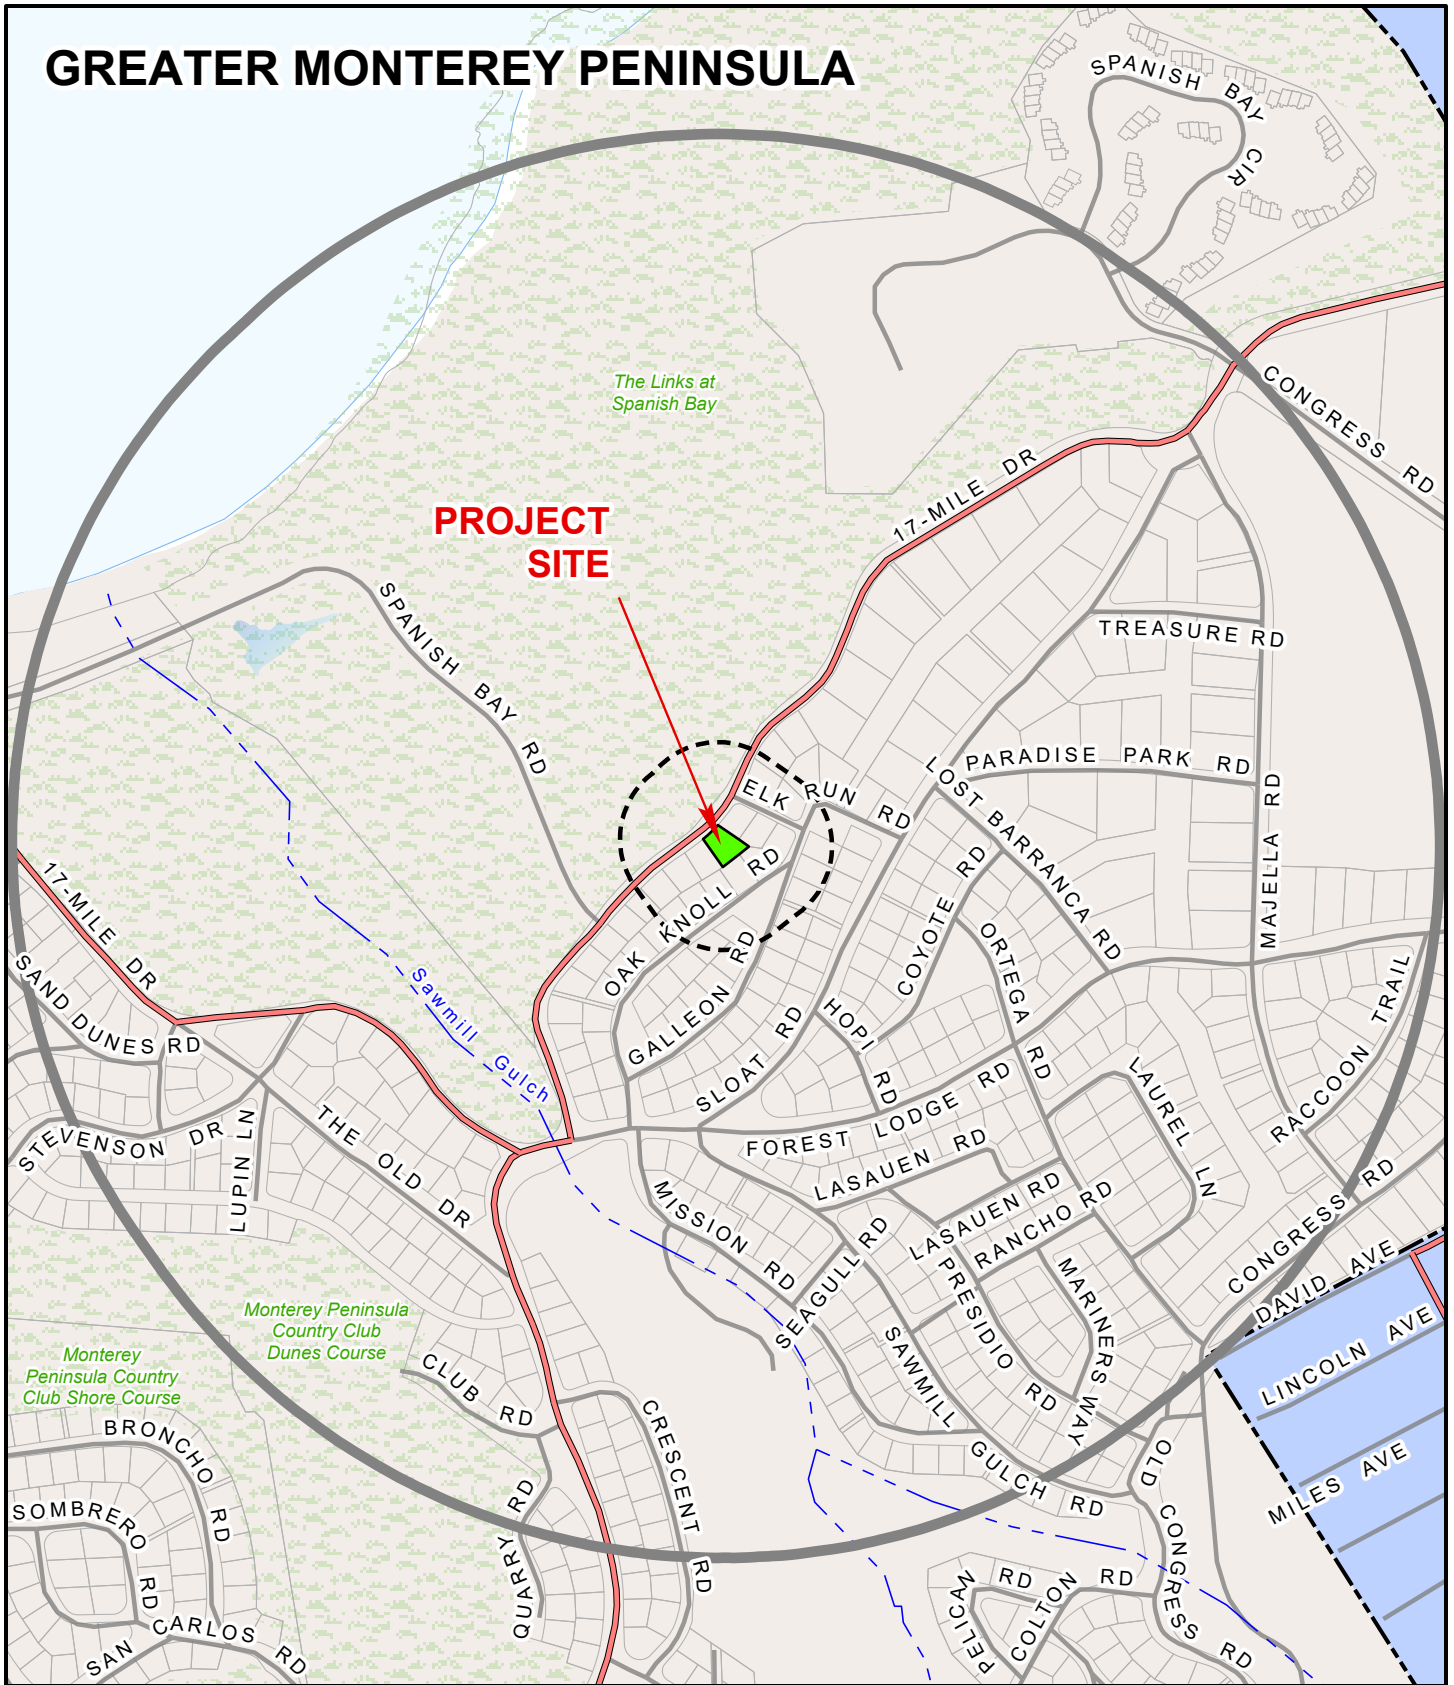

# Exhibit D

This page intentionally left blank.

# GREATER MONTEREY PENINSULA

**APPLICANT:** ALHADI TAUFIEK & THERESA E

**APN:** 007201015000

**FILE #** PLN220059

 Project Site

 300 FT Buffer

 2500 FT Buffer

This page intentionally left blank.