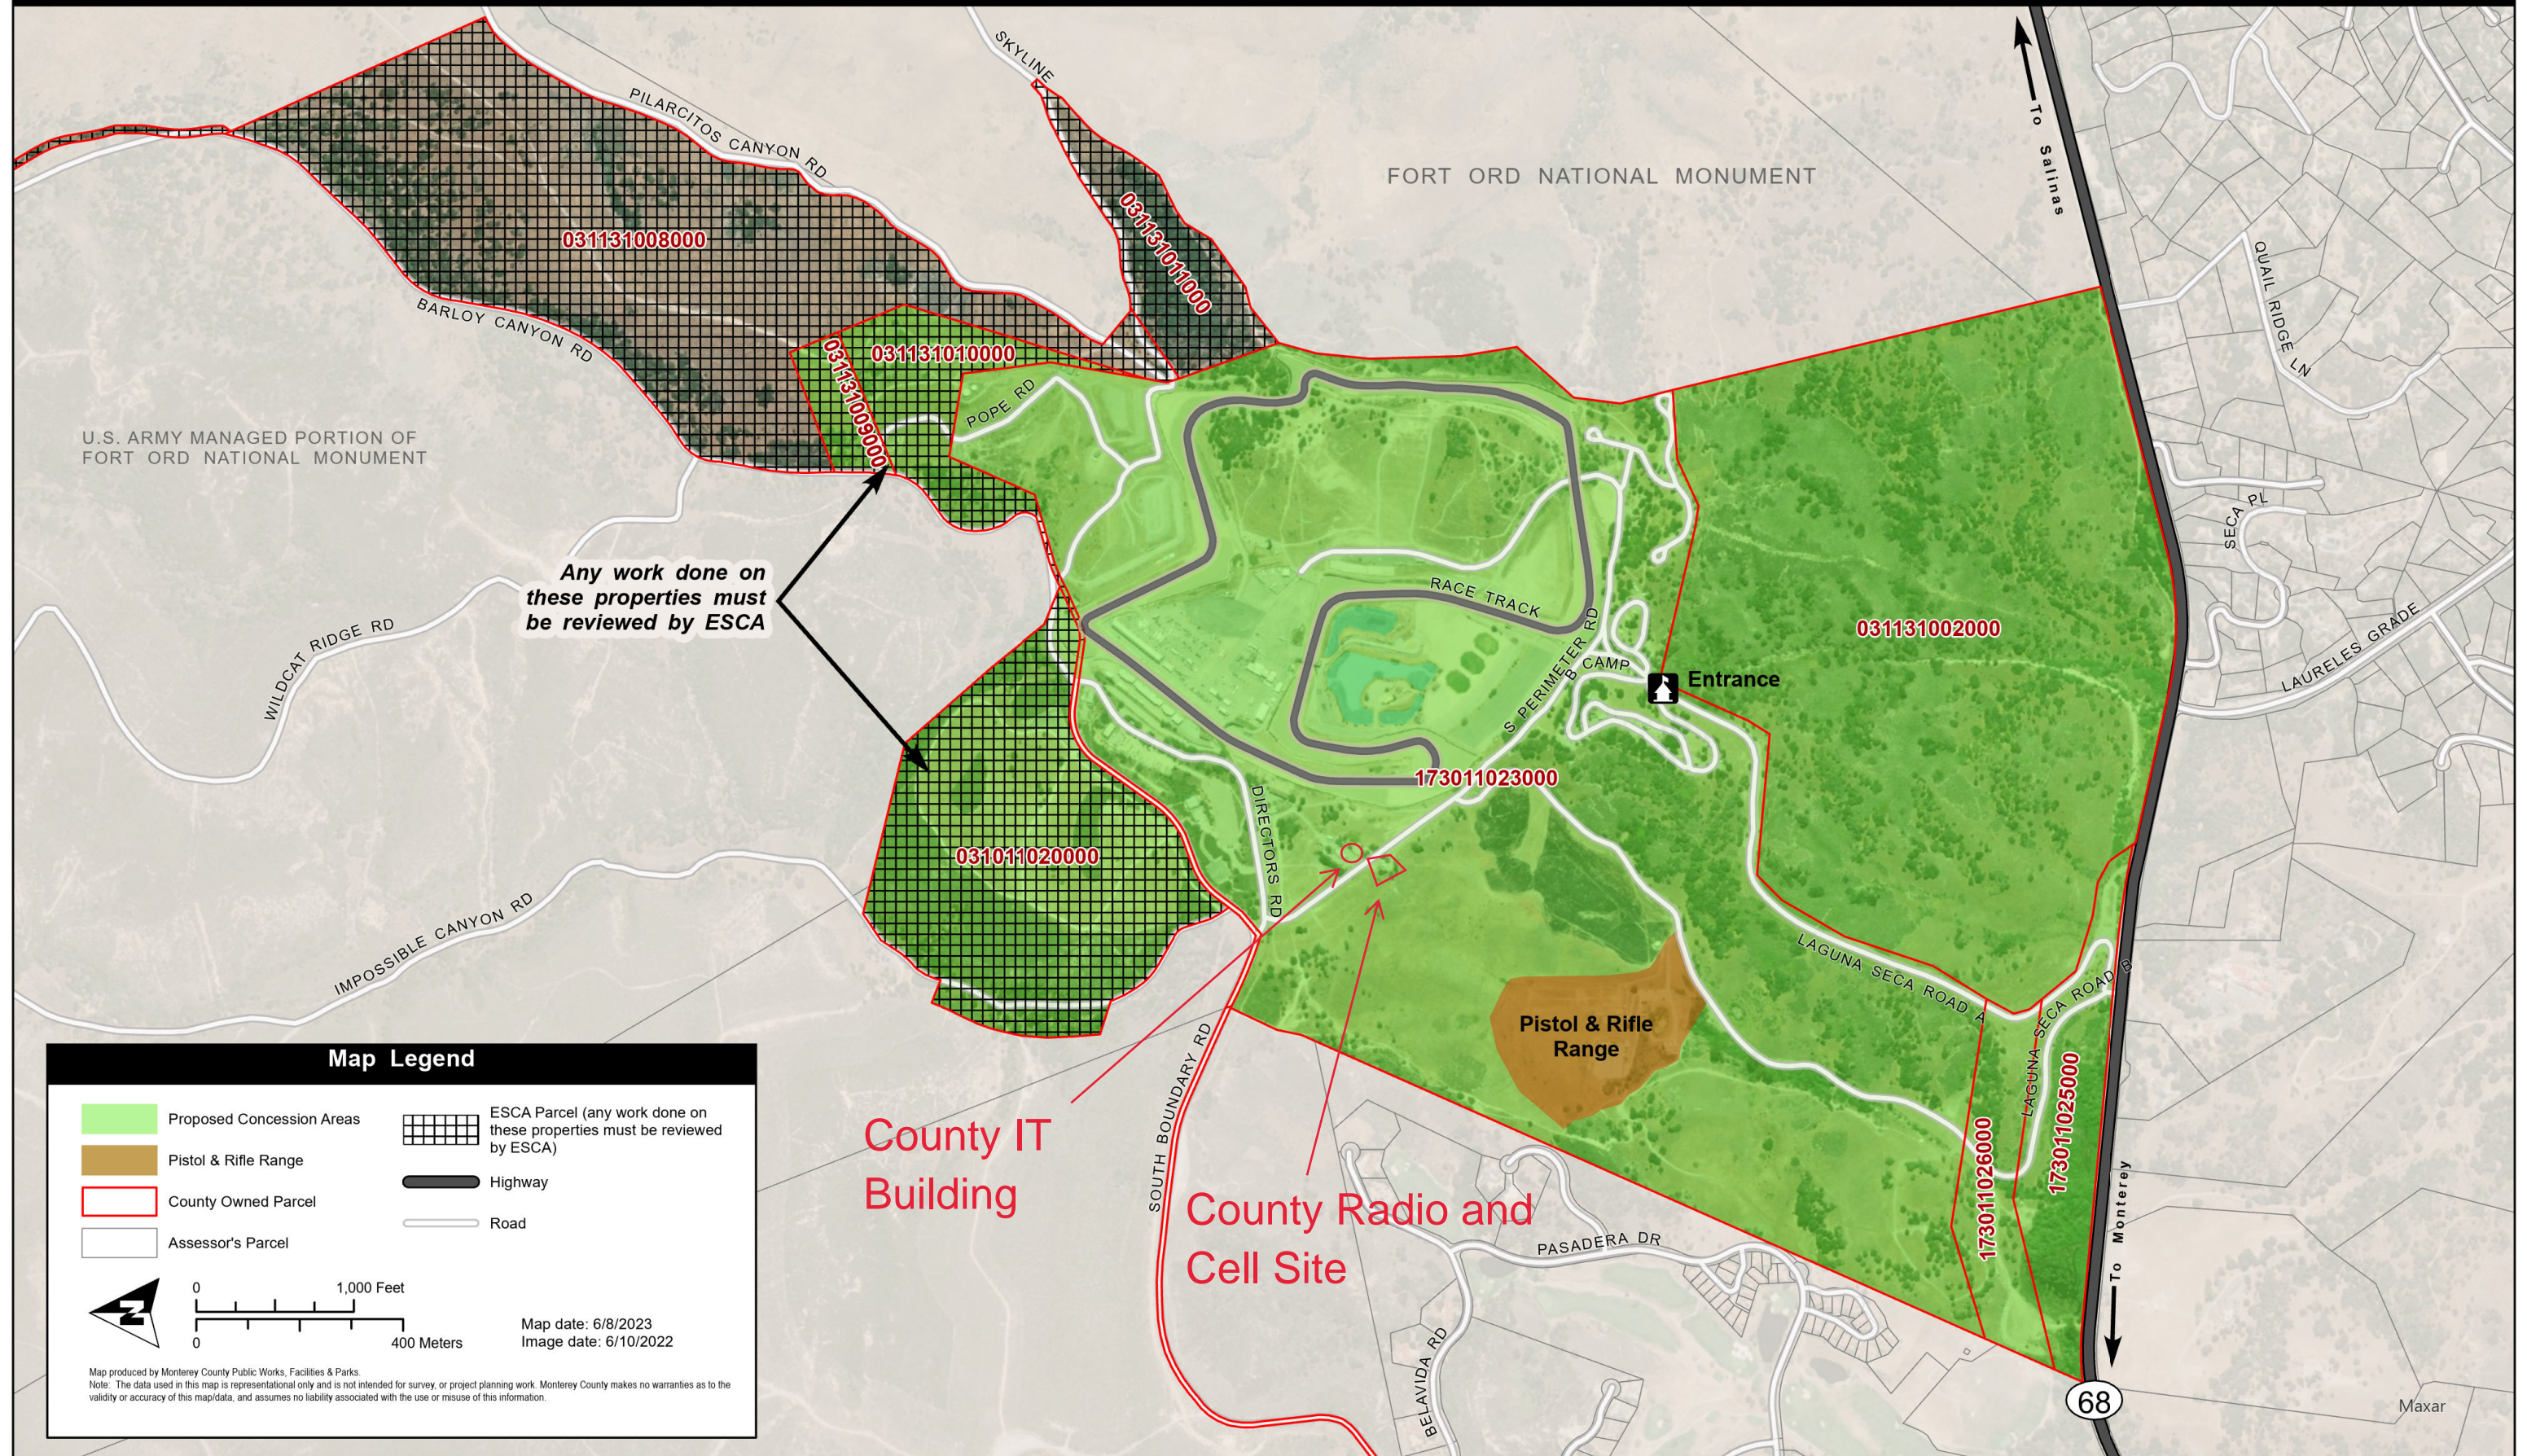

Proposed Concession Area | Laguna Seca Recreation Area

Map Legend

- Proposed Concession Areas
- Pistol & Rifle Range
- County Owned Parcel
- Assessor's Parcel
- ESCA Parcel (any work done on these properties must be reviewed by ESCA)
- Highway
- Road

Map date: 6/8/2023
Image date: 6/10/2022