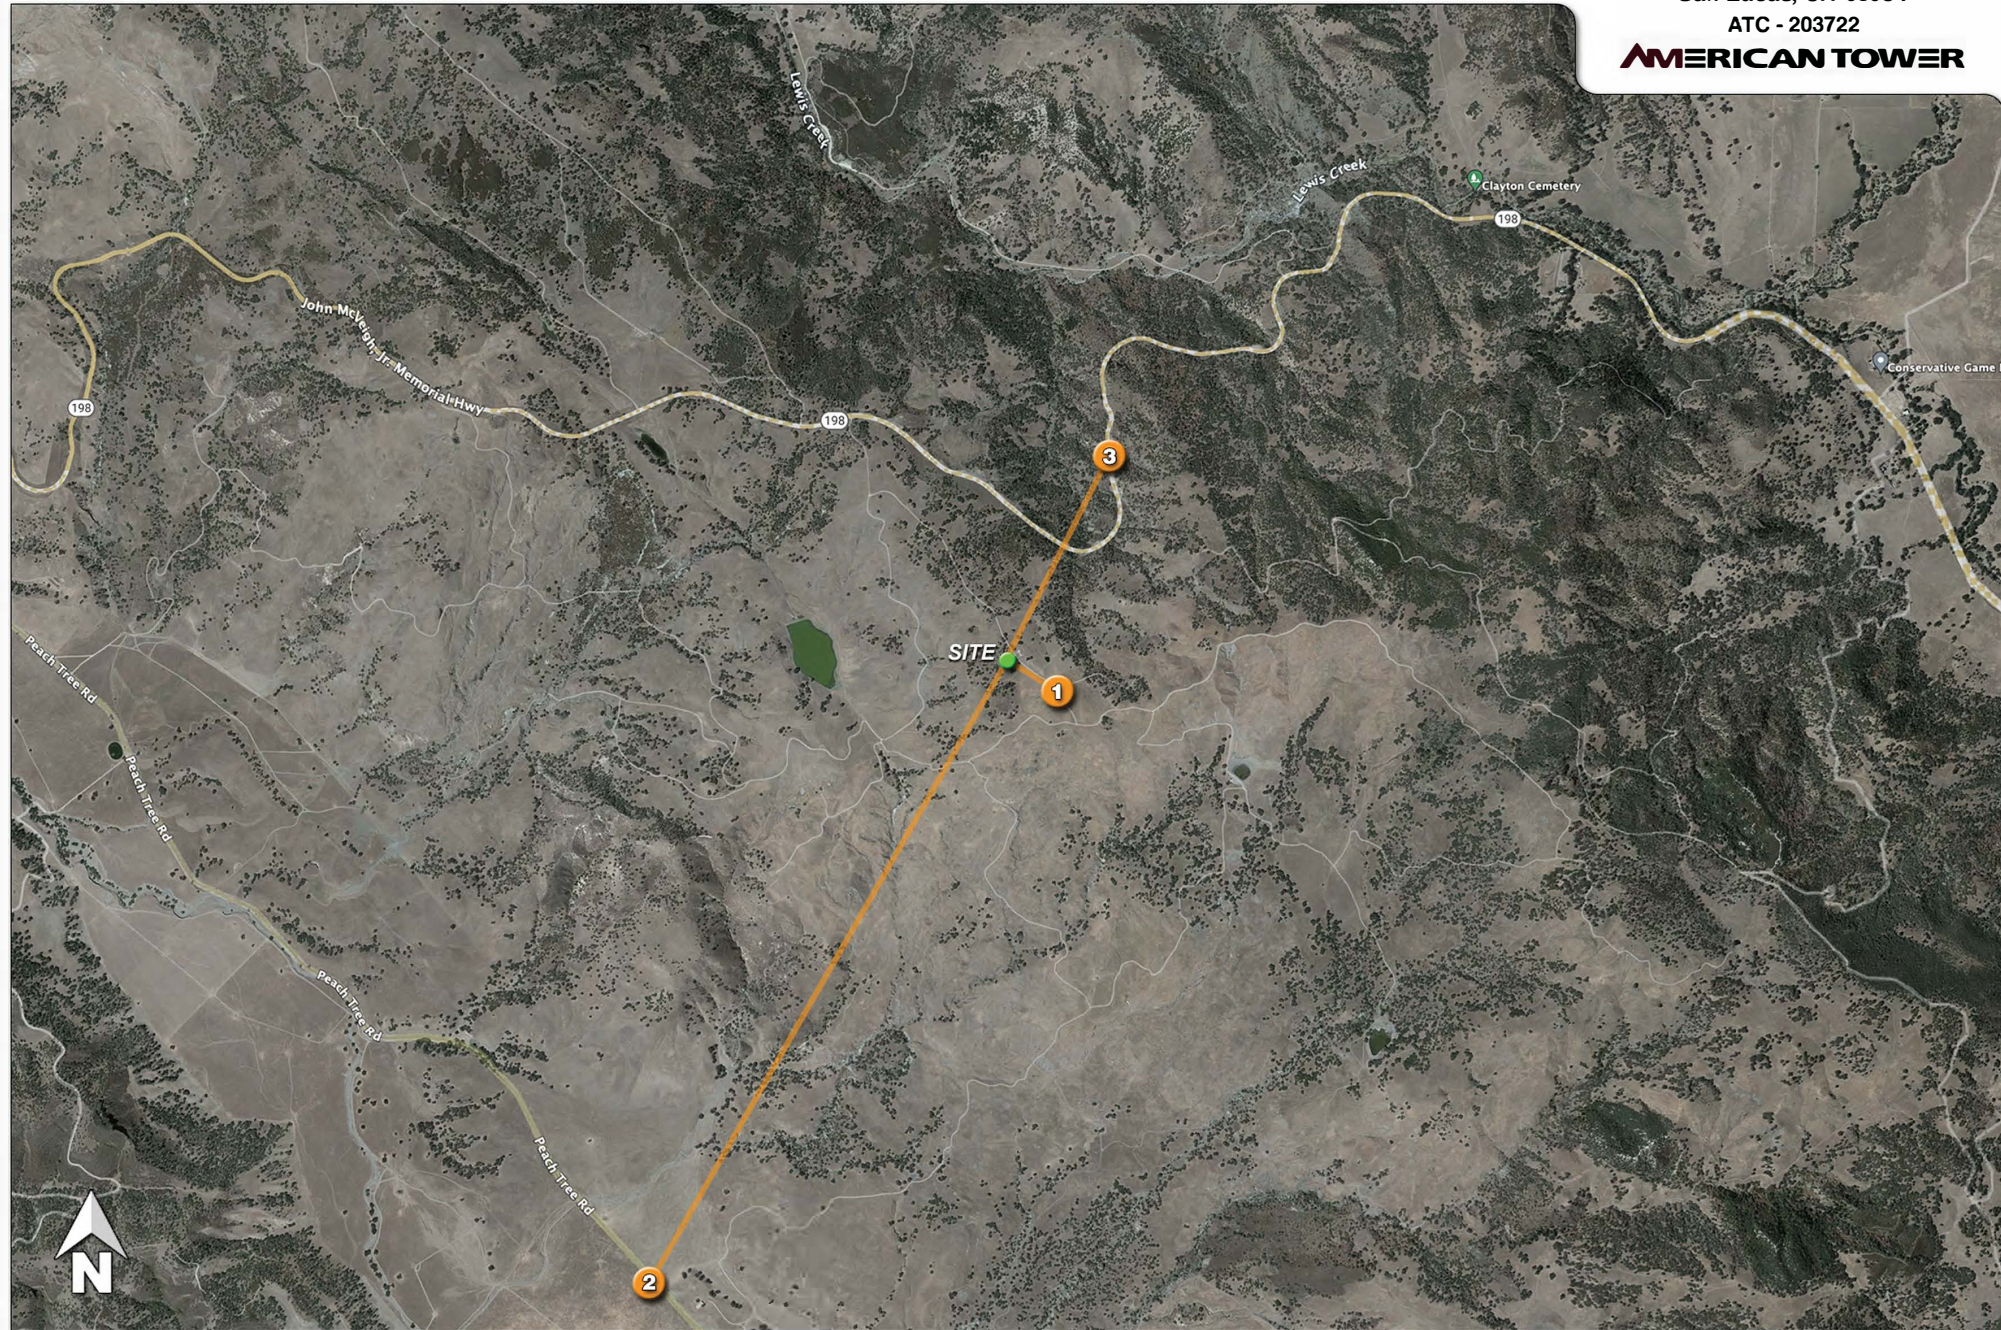

Rebuild San Ardo

67602 Hwy 198
San Lucas, CA 93954

ATC - 203722

AMERICAN TOWER

Aerial photograph showing the viewpoints for the photosimulations.