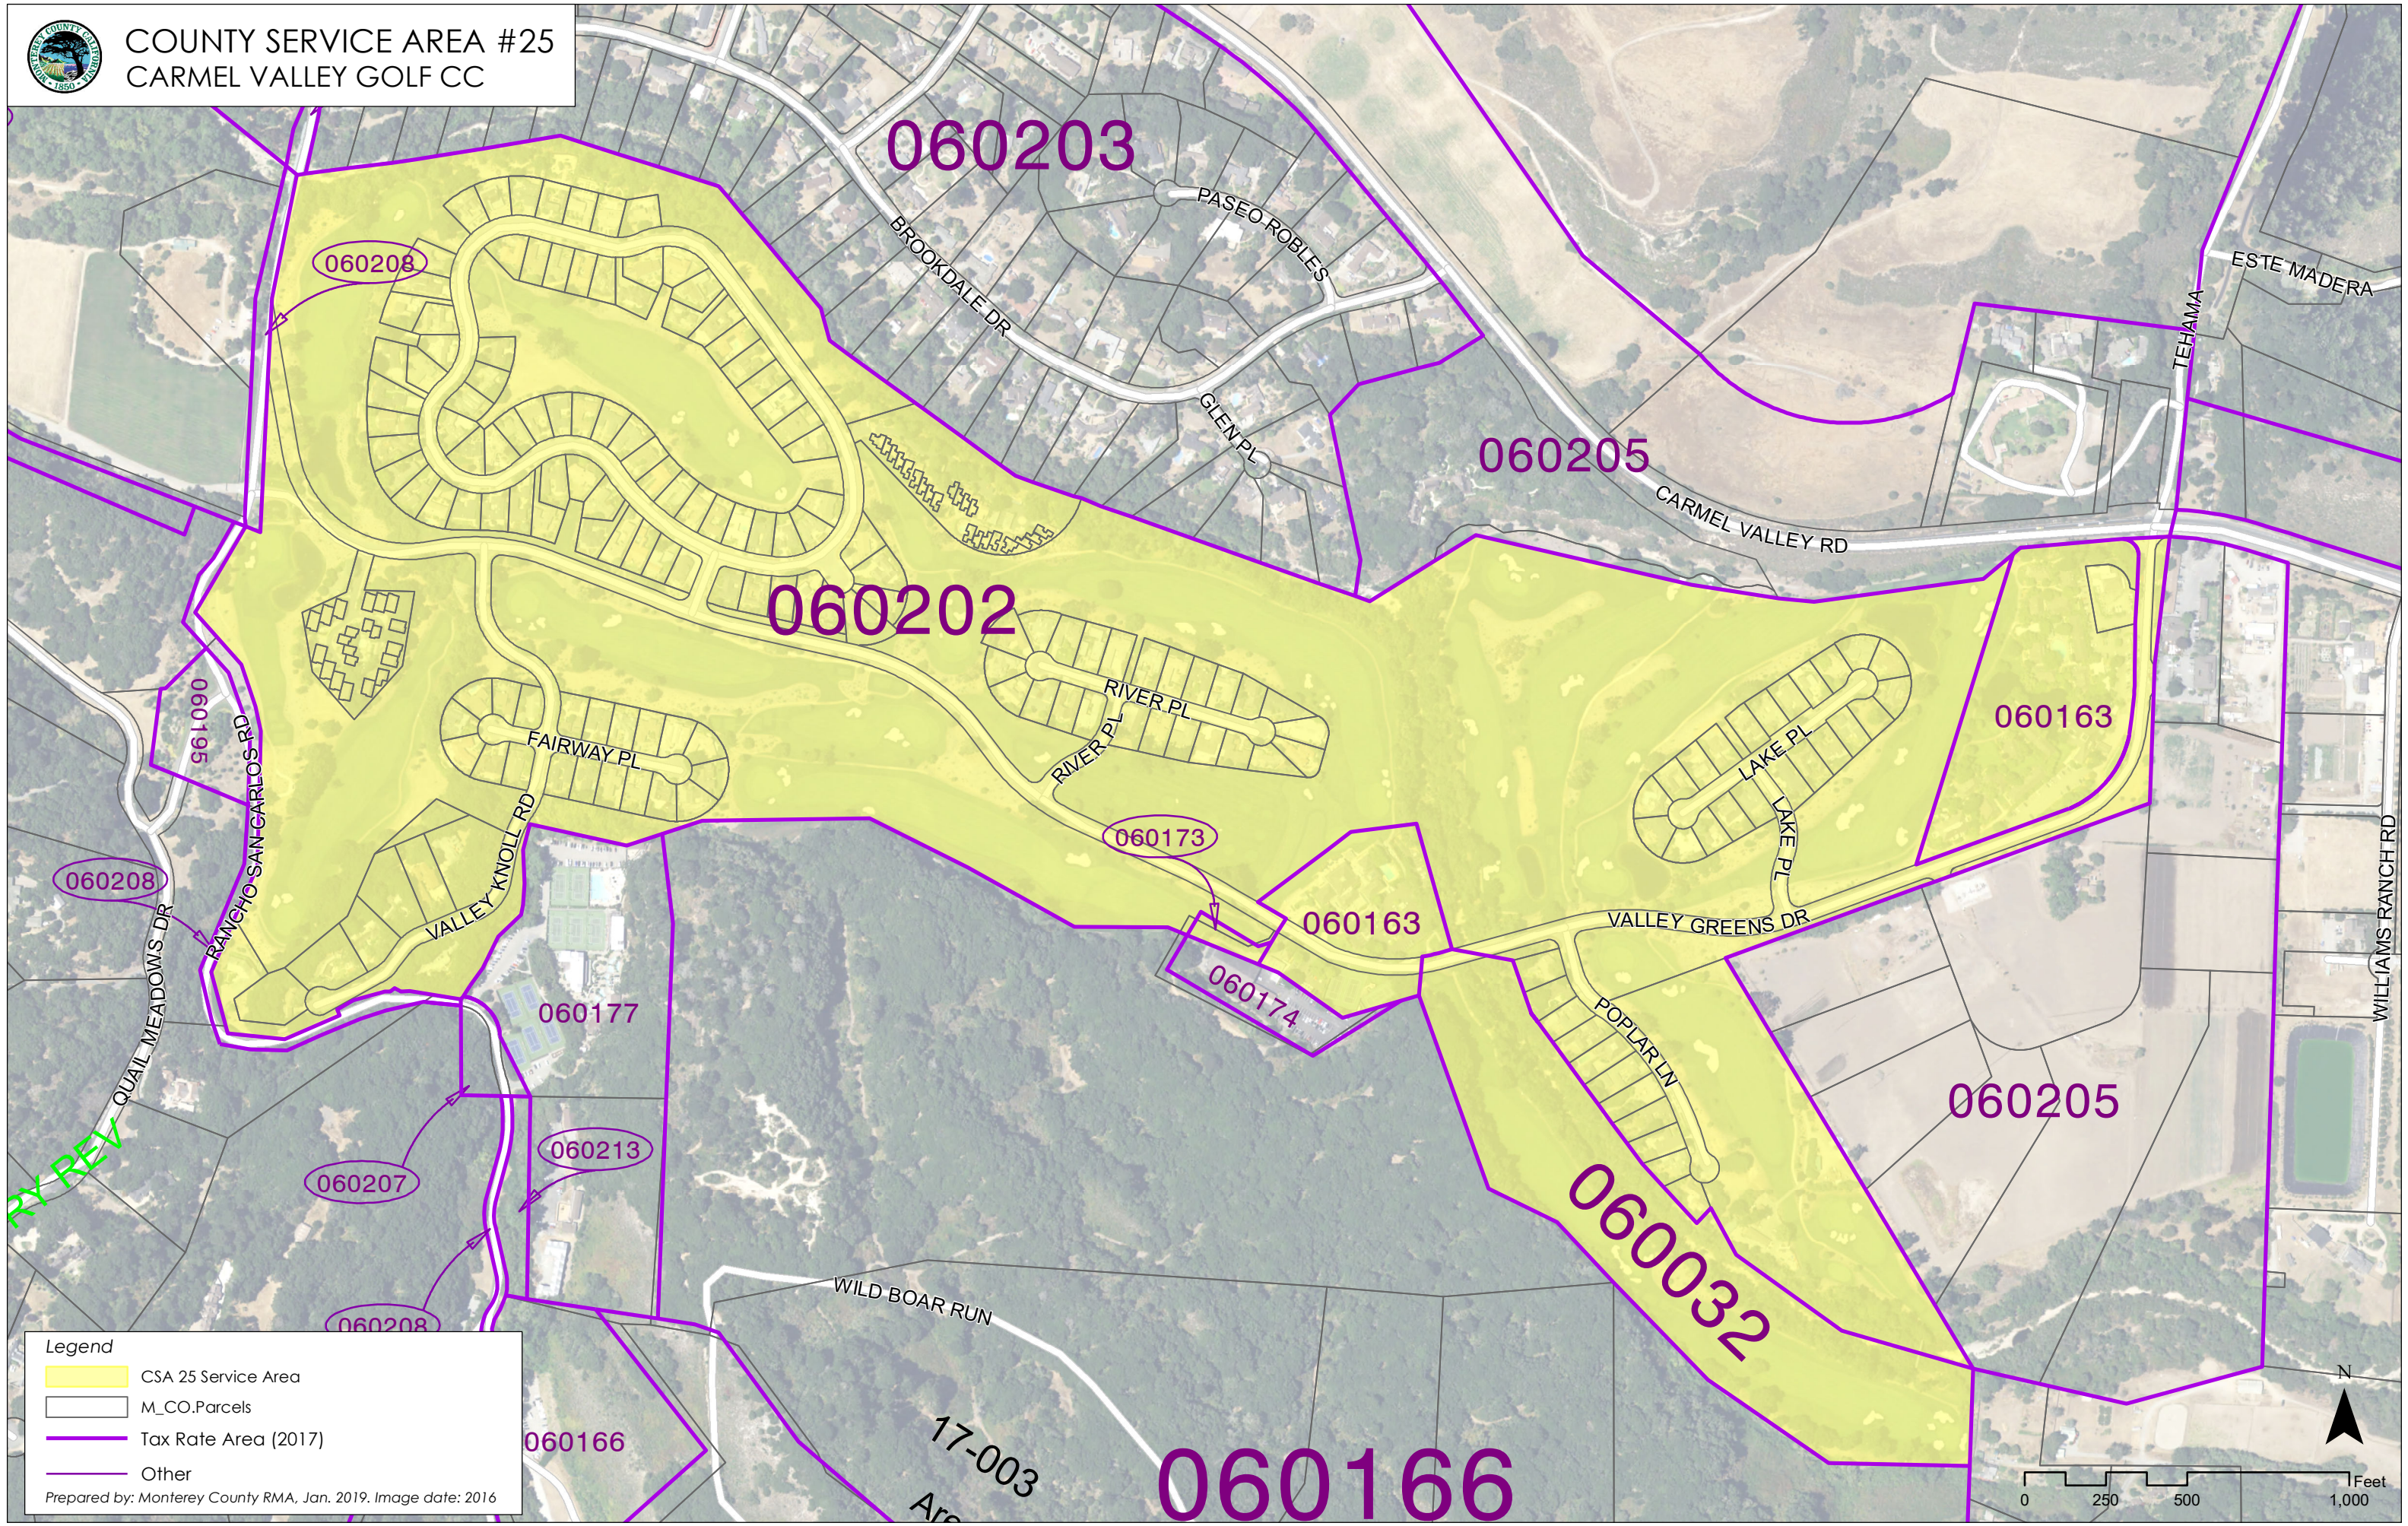

COUNTY SERVICE AREA #25  
CARMEL VALLEY GOLF CC

**Legend**

- CSA 25 Service Area
- M\_CO.Parcels
- Tax Rate Area (2017)
- Other

Prepared by: Monterey County RMA, Jan. 2019. Image date: 2016