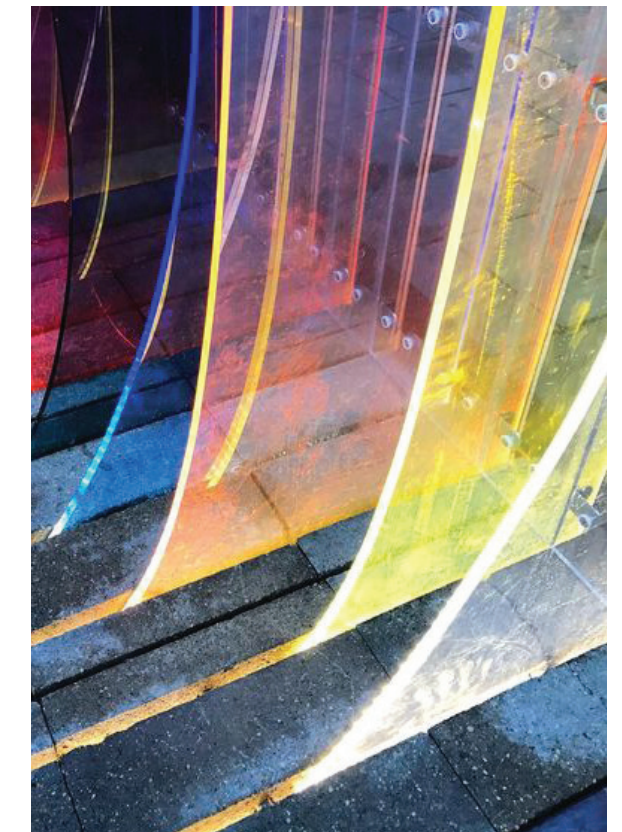

# Attachment A

PLAN

PERSPECTIVE SKETCH

CONCEPT SUMMARY:

- Five transparent colored panels representing the 5 Districts in Monterey County
- Each panel would be composed of multiple pieces of colored acrylic in varying tones of the same color, signifying the diversity of Monterey County
- Opportunity to engrave names, text, and/or images into the acrylic
- Bench with companion seating allows for quiet contemplation
- Panels are transparent to maintain open visibility. Lighting at the base of each panel allows colored shadows to cast out onto planting areas
- Solar lighting, drip irrigation, drought tolerant plant material, and recycled materials to be used where appropriate

Monterey County COVID-19 Memorial  
Concept B - Transparent Color Wall