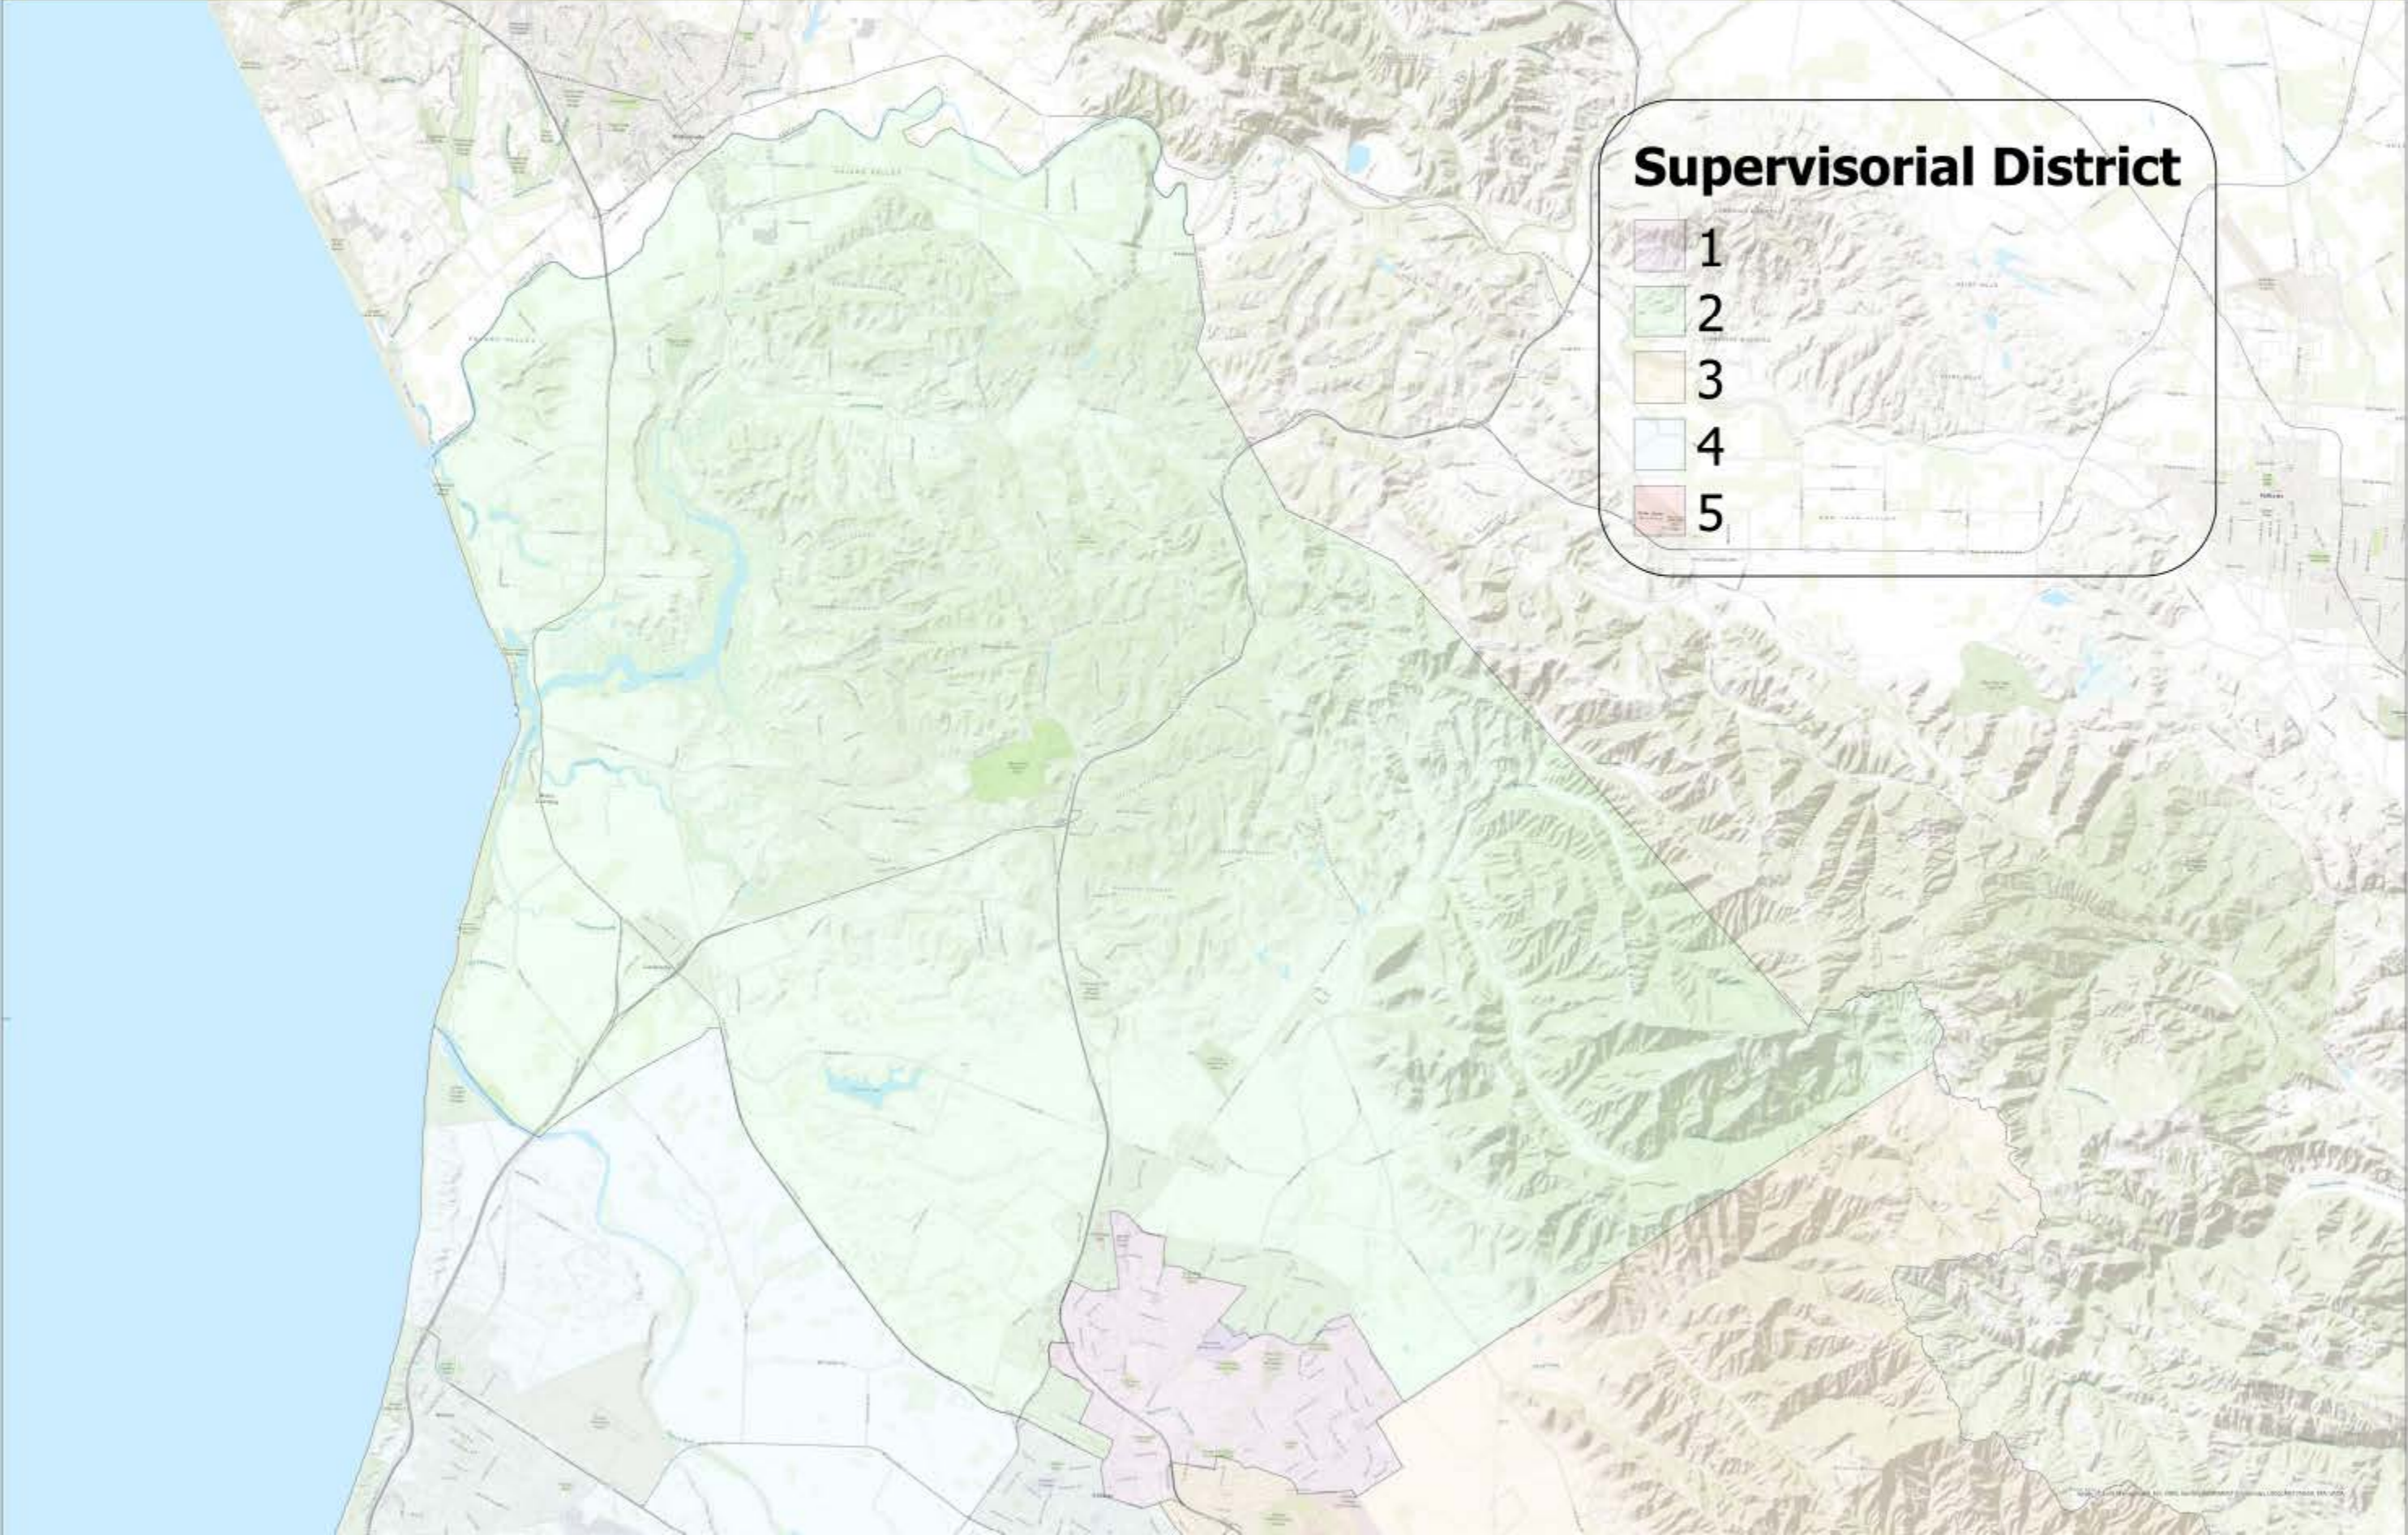

Attachment E

This page intentionally left blank.

Supervisory District 2

County of Monterey (2022)

Revision: 2022.01.07

0 2.25 4.5 9 Miles

Supervisory District

	1
	2
	3
	4
	5

This page intentionally left blank