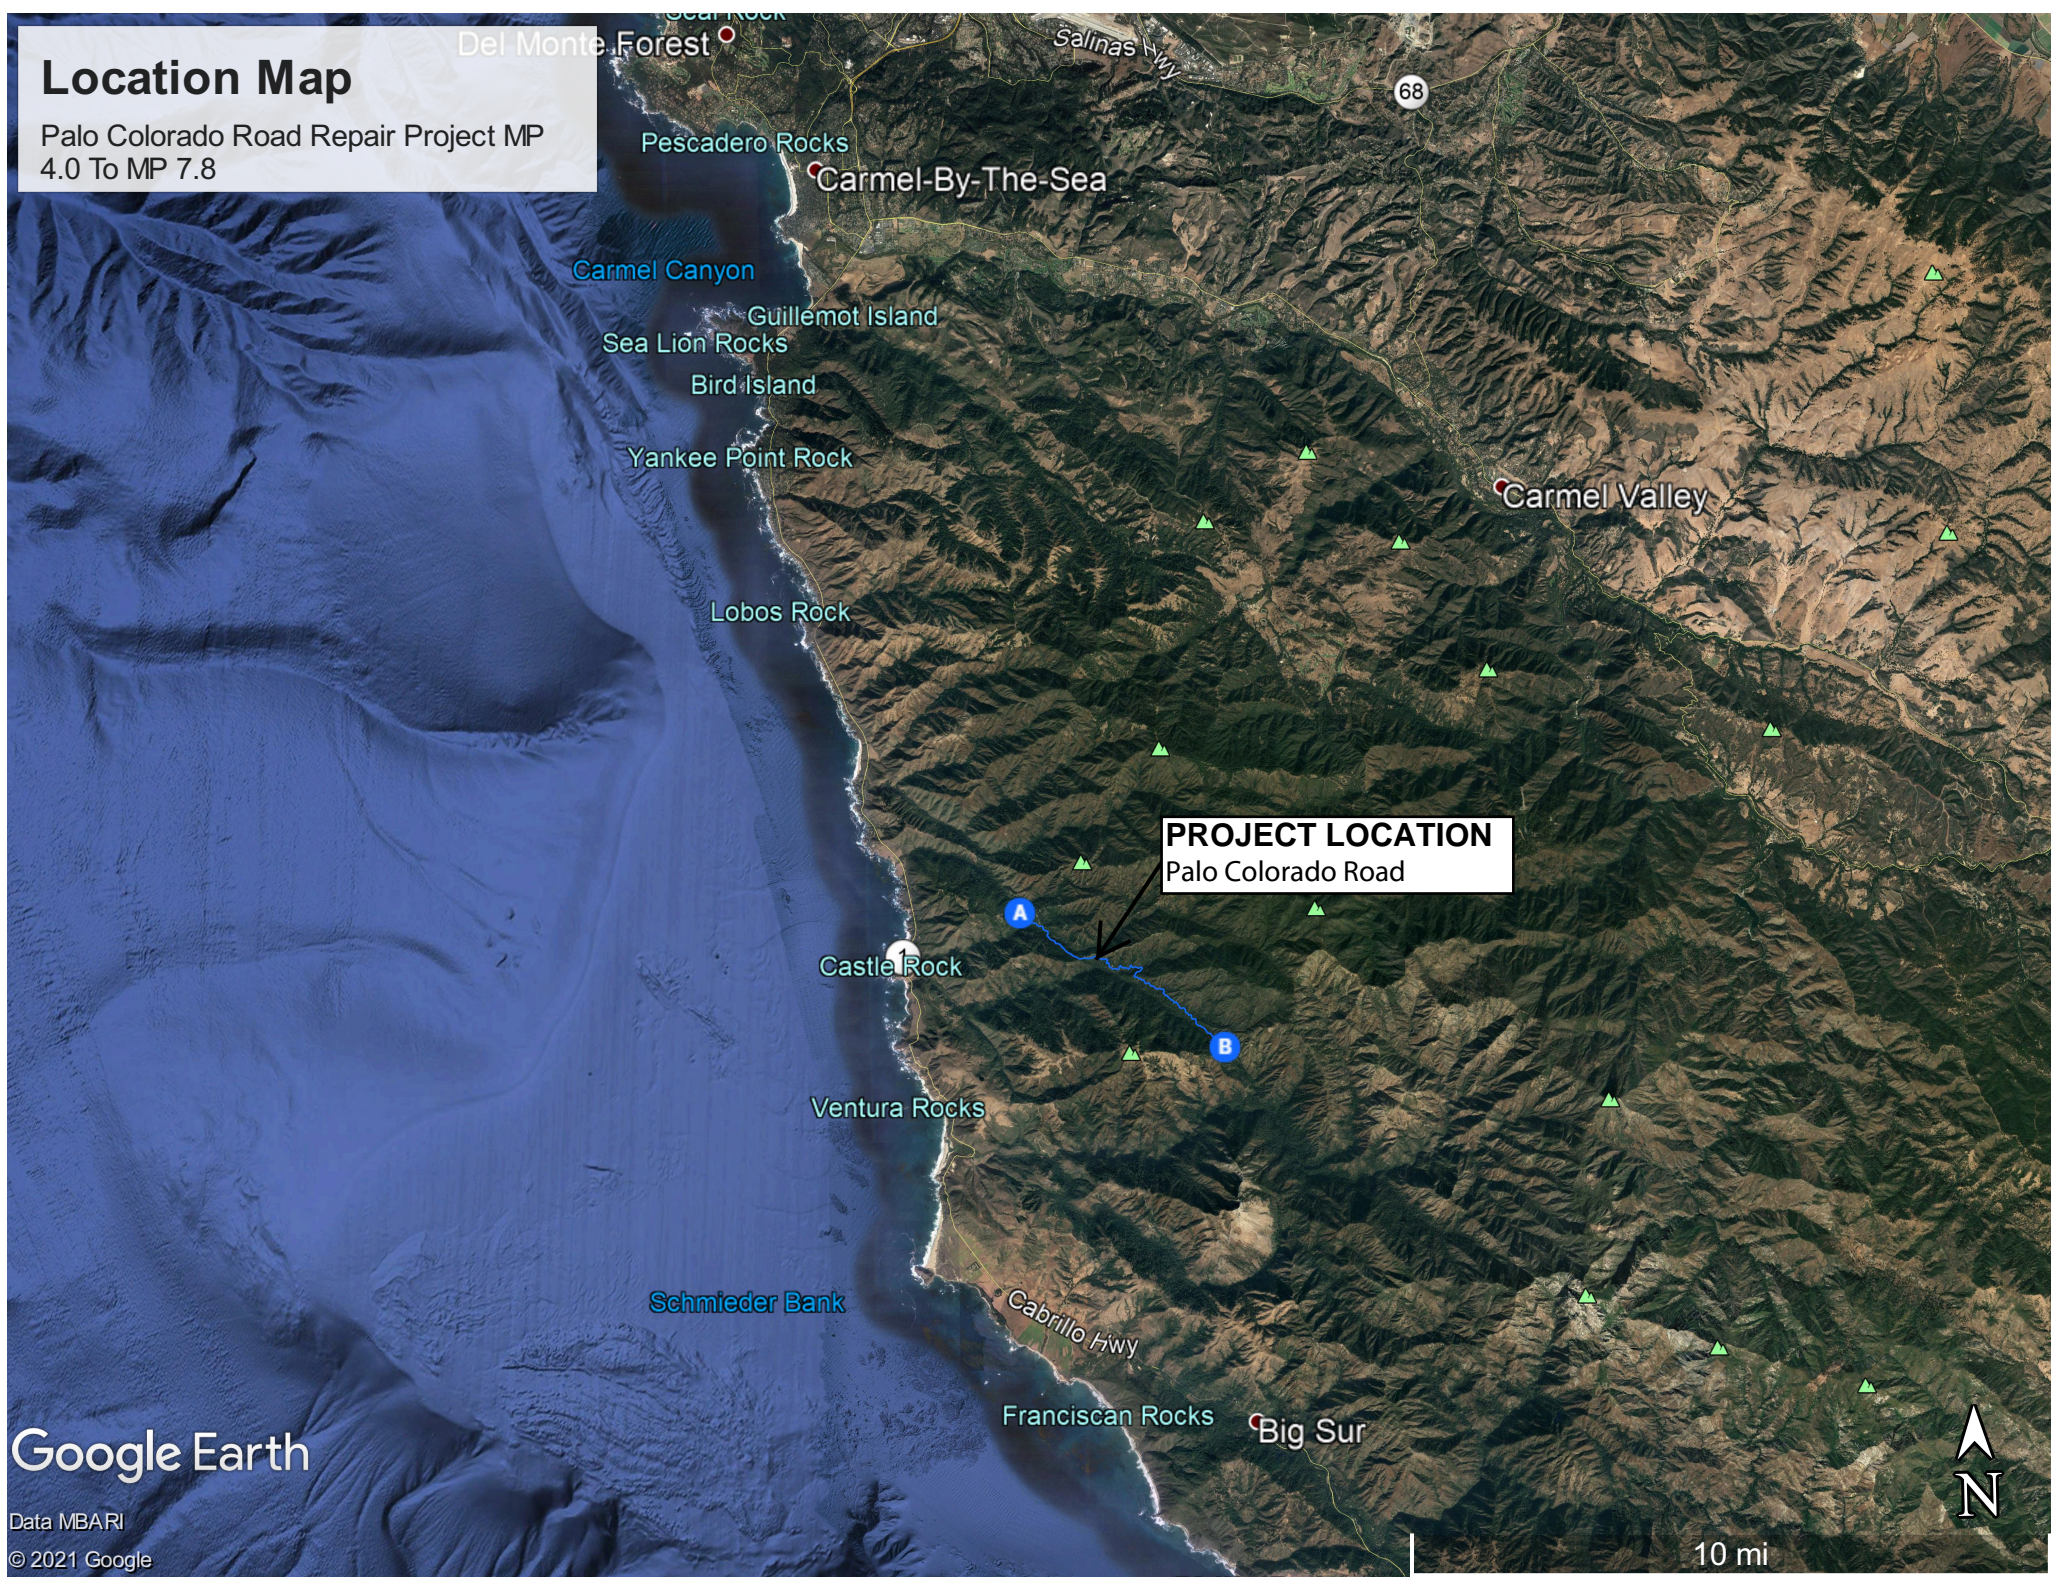

Attachment F

Location Map

Palo Colorado Road Repair Project MP
4.0 To MP 7.8

Google Earth

Data MBARI
© 2021 Google