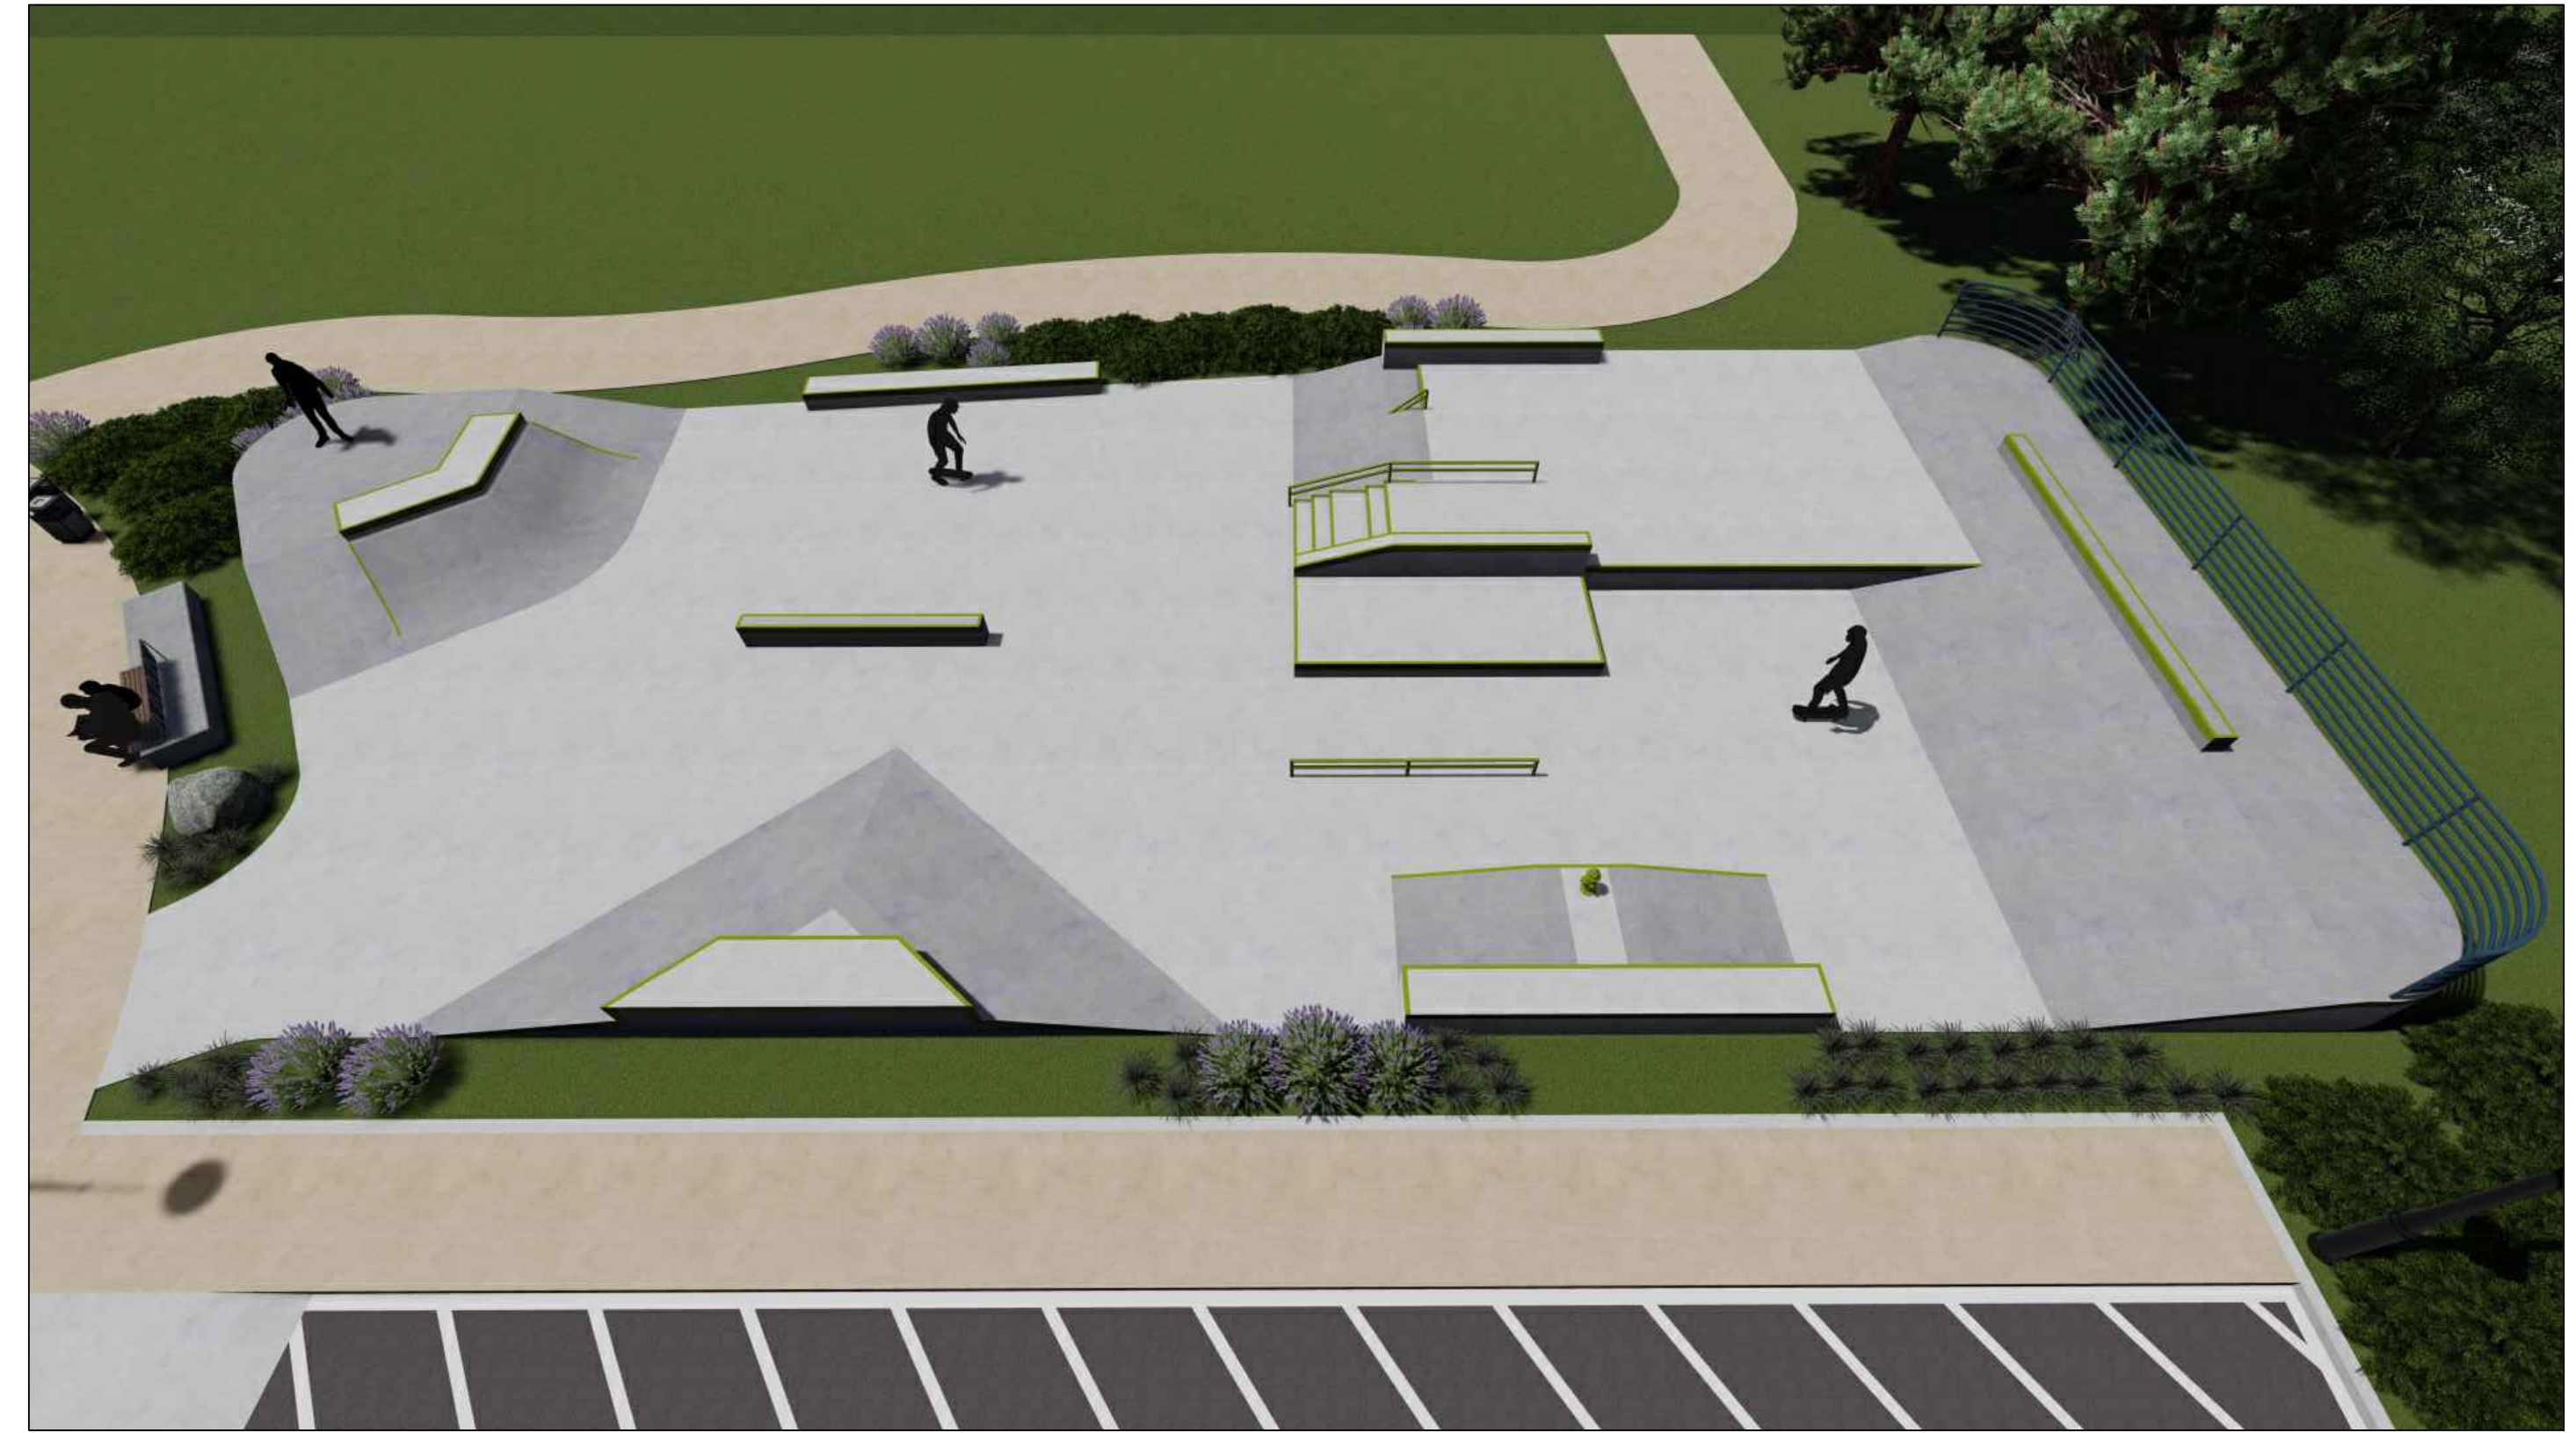

CONSTITUTION PARK - PLAZA & FLOW SKATE - CONCEPTS

SHEET NUMBER

CONSTITUTION PARK
PLAZA & FLOW SKATE
CONCEPTS

PROJECT:
CONSTITUTION PARK
SKATEPARK / BIKEPARK
SALINAS, CA

No.:	ISSUE / REVISION	DATE	DRAWN BY/REVIEWED BY

CONSTITUTION PARK - PLAZA SKATE - CONCEPTS

No.:	ISSUE / REVISION	DATE	DRAWN BY	REVIEWED BY

PROJECT:
 CONSTITUTION PARK
 SKATEPARK / BIKEPARK
 SALINAS, CA

**CONSTITUTION PARK
 PLAZA SKATE
 CONCEPTS**

SHEET NUMBER

CONSTITUTION PARK - FLOW SKATE - CONCEPTS

No.:	ISSUE / REVISION	DATE	DRAWN BY / REVIEWED BY

PROJECT:
 CONSTITUTION PARK
 SKATEPARK / BIKEPARK
 SALINAS, CA

**CONSTITUTION PARK
 FLOW SKATE
 CONCEPTS**

SHEET NUMBER