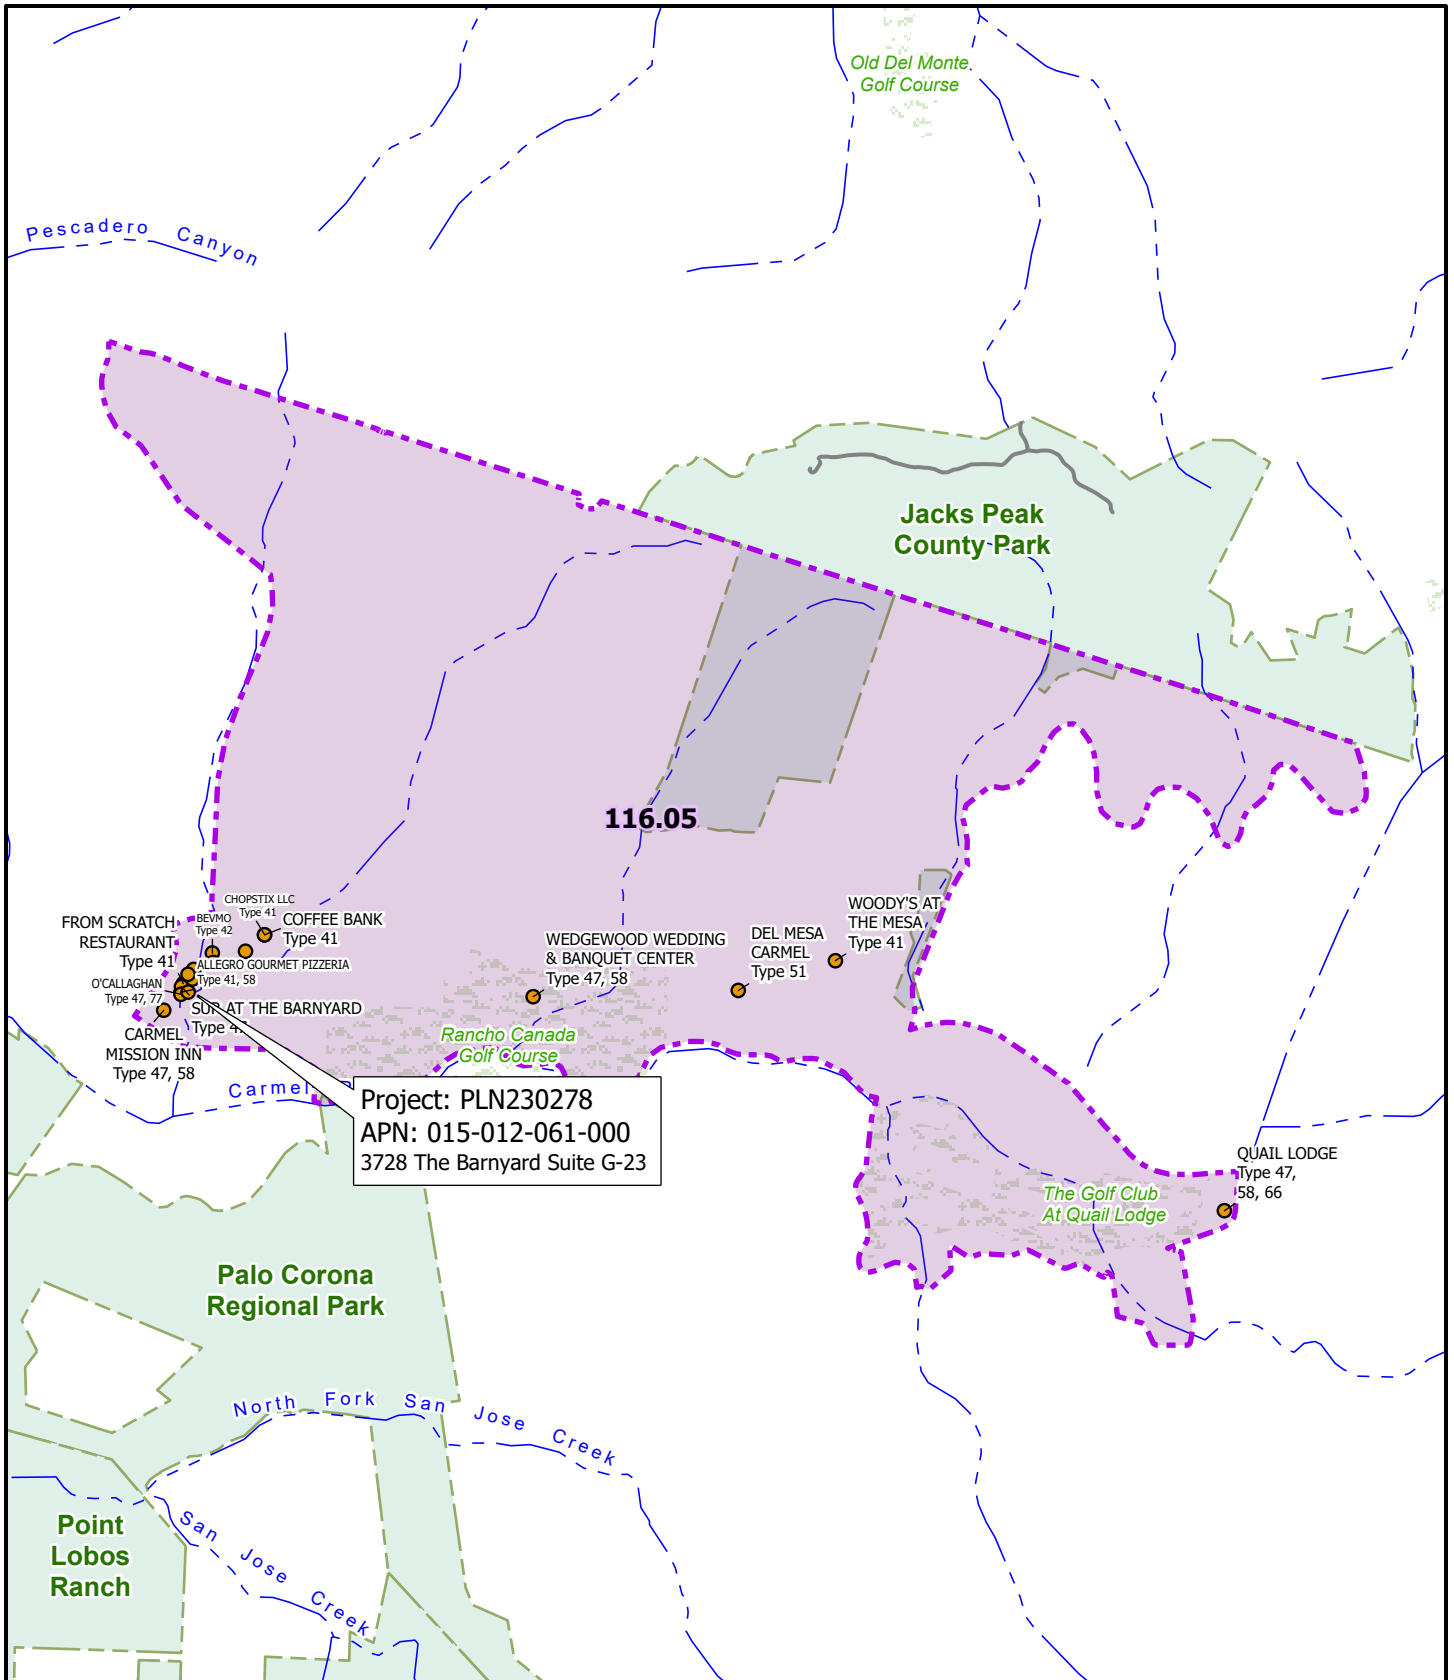

# Attachment E

This page intentionally left blank.

- ABC Retailer
- Project Parcel
- Census Tract

Overview of  
Alcoholic Beverage  
License Locations  
near Carmel, CA  
(Census Tract 116.05)

This page intentionally left blank