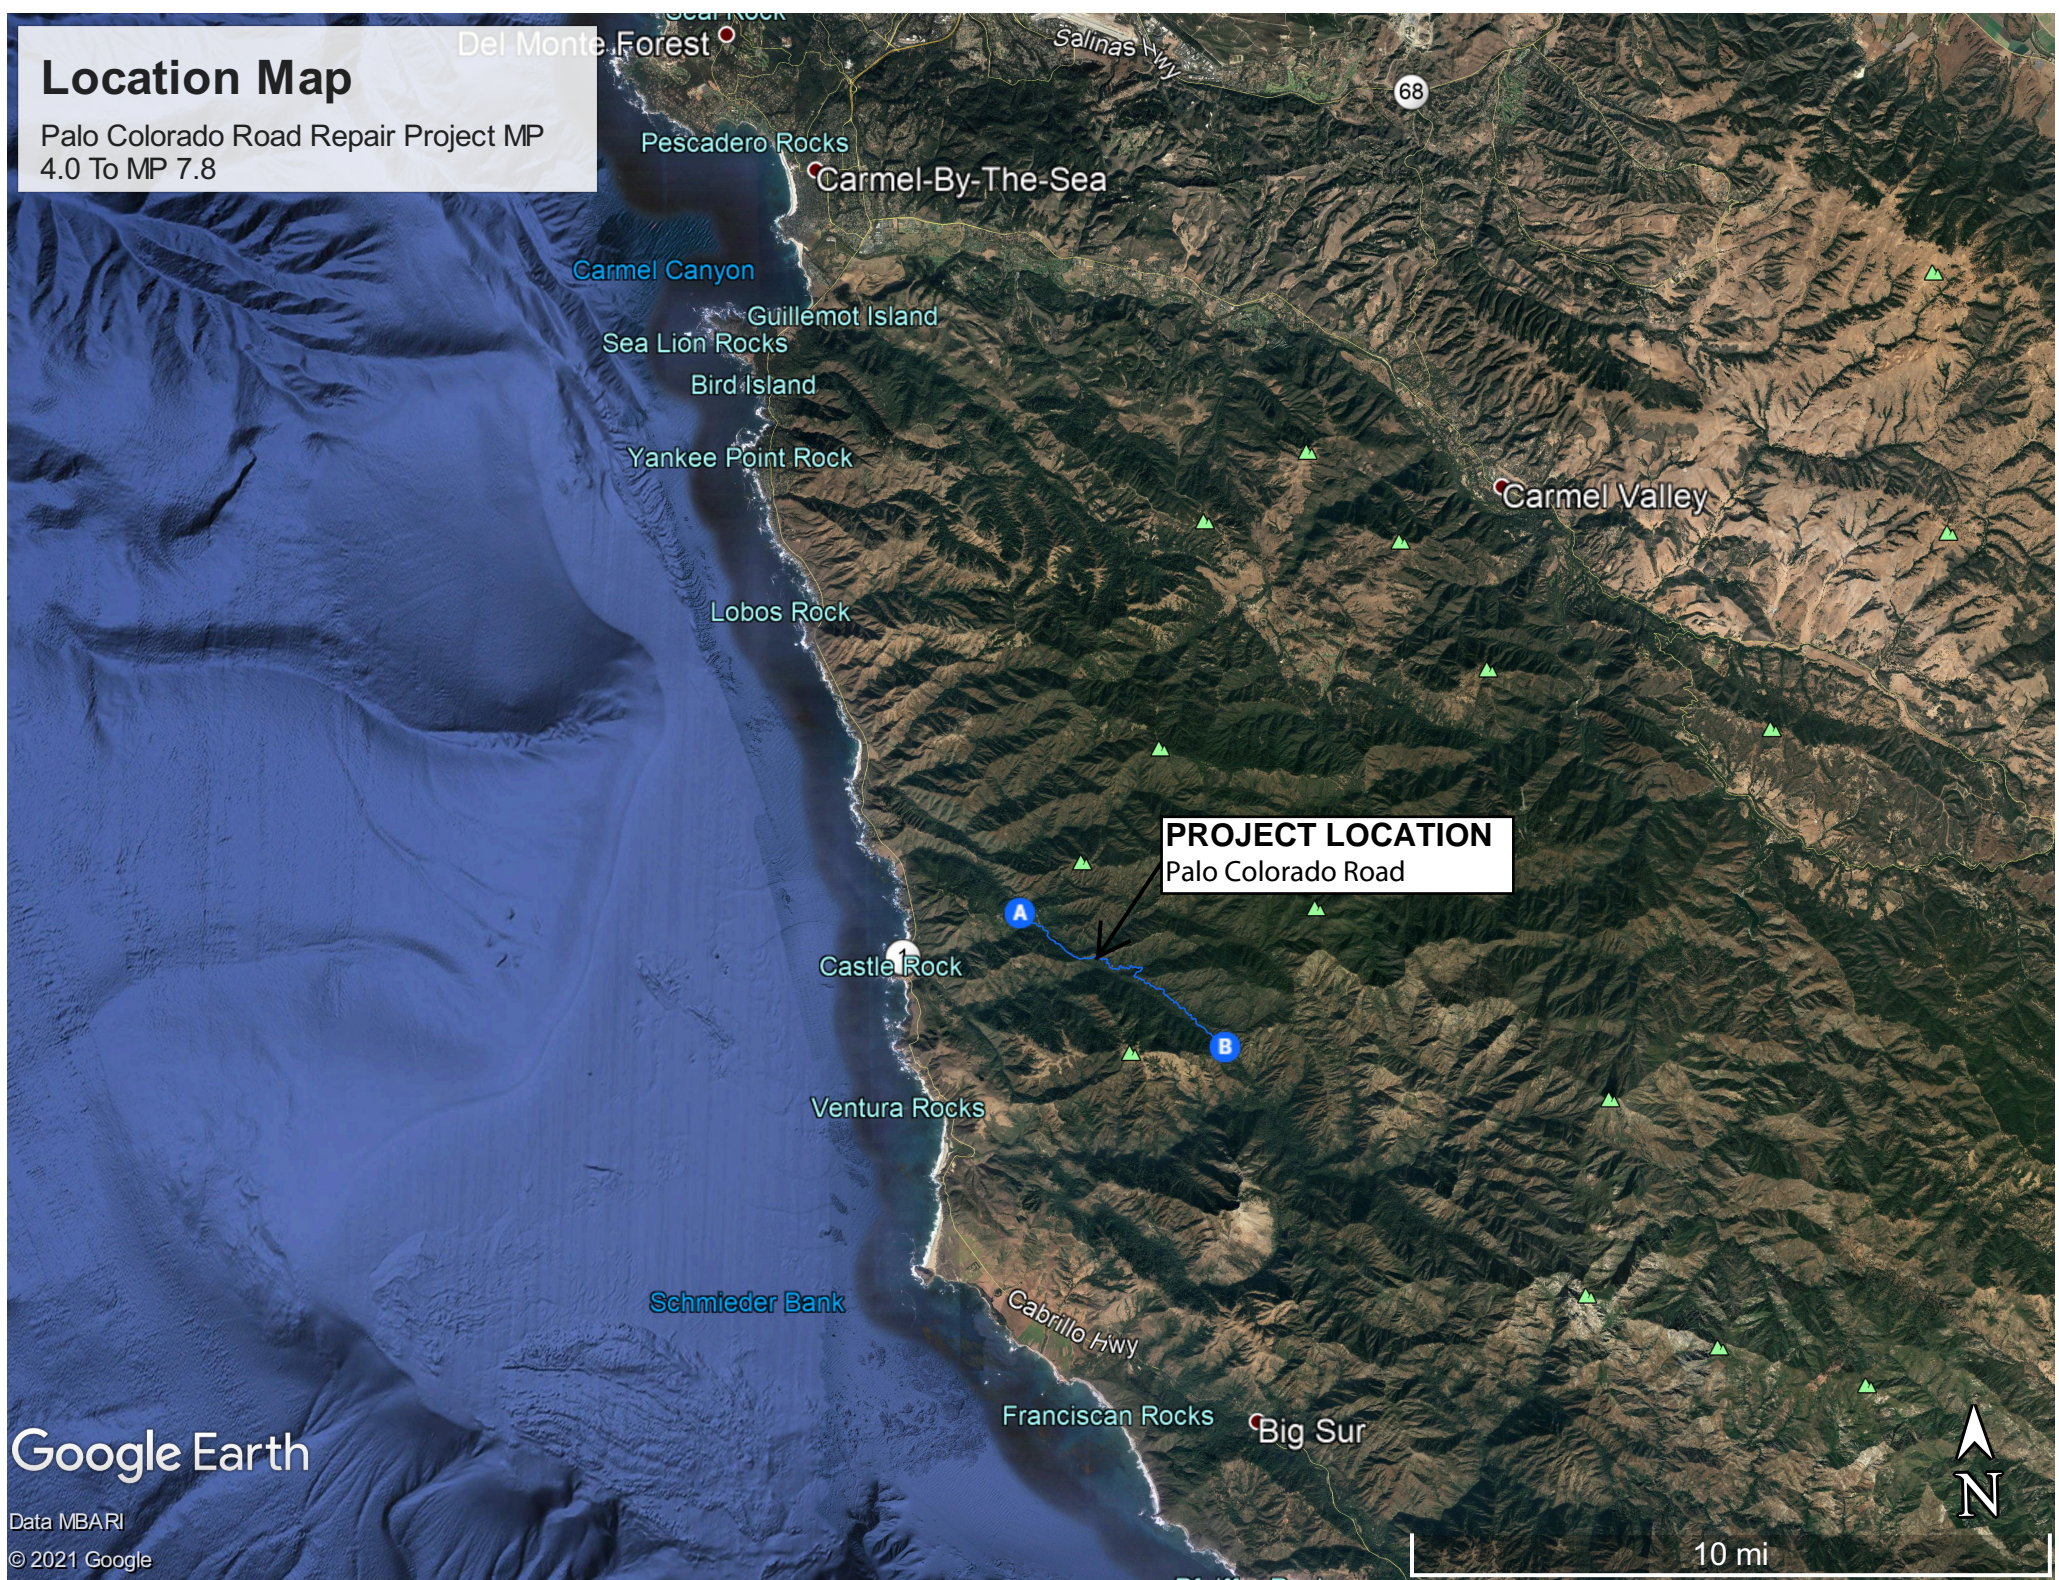

Attachment D

Location Map

Palo Colorado Road Repair Project MP
4.0 To MP 7.8

Google Earth

Data MBARI
© 2021 Google