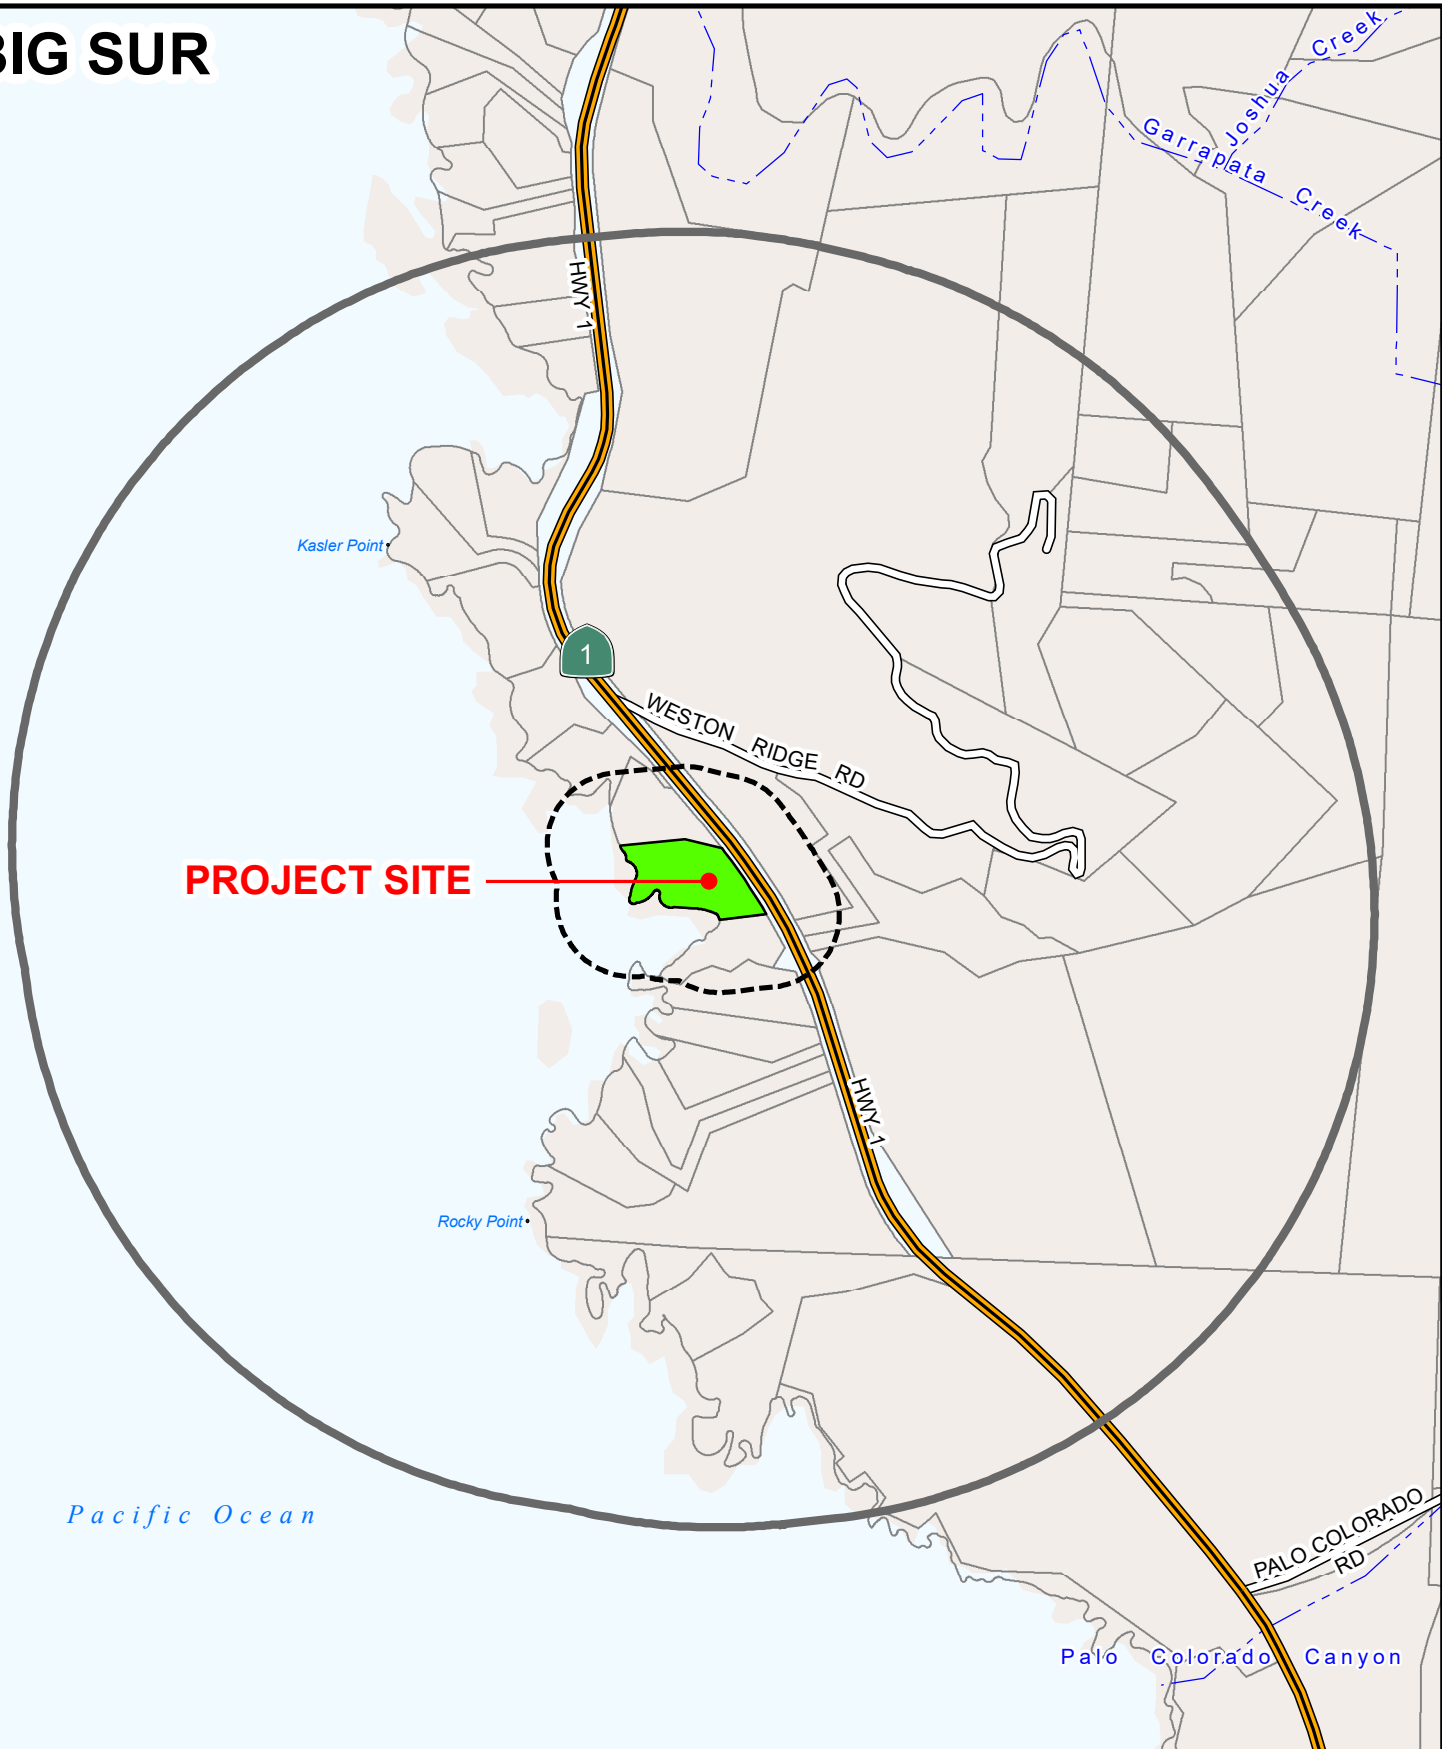

Exhibit C

This page intentionally left blank.

BIG SUR

APPLICANT: CHEZ RONALD L

APN: 243-251-023-000

FILE # PLN160714

 Project Site  2500' Limit  300' Limit

This page intentionally left blank