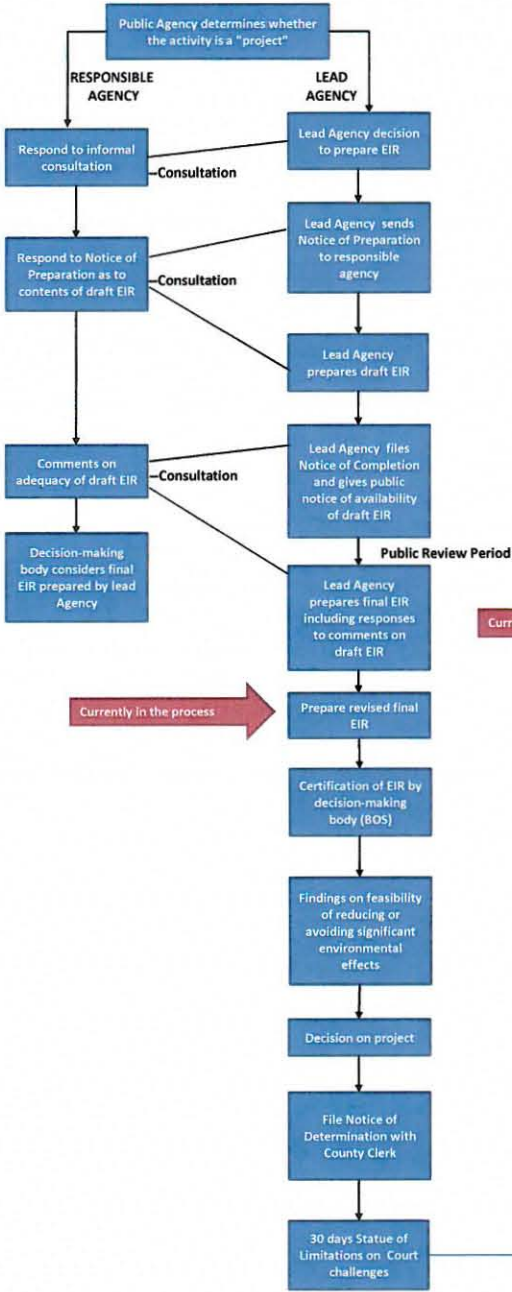

SALINAS RIVER STREAM MAINTENANCE PROGRAM (SRSMP) PERMITTING PROCESS

SRSMP PARTICIPANT PROCESS

CEQA EIR PROCESS

404 PROCESS

401 PROCESS

1600 PROCESS