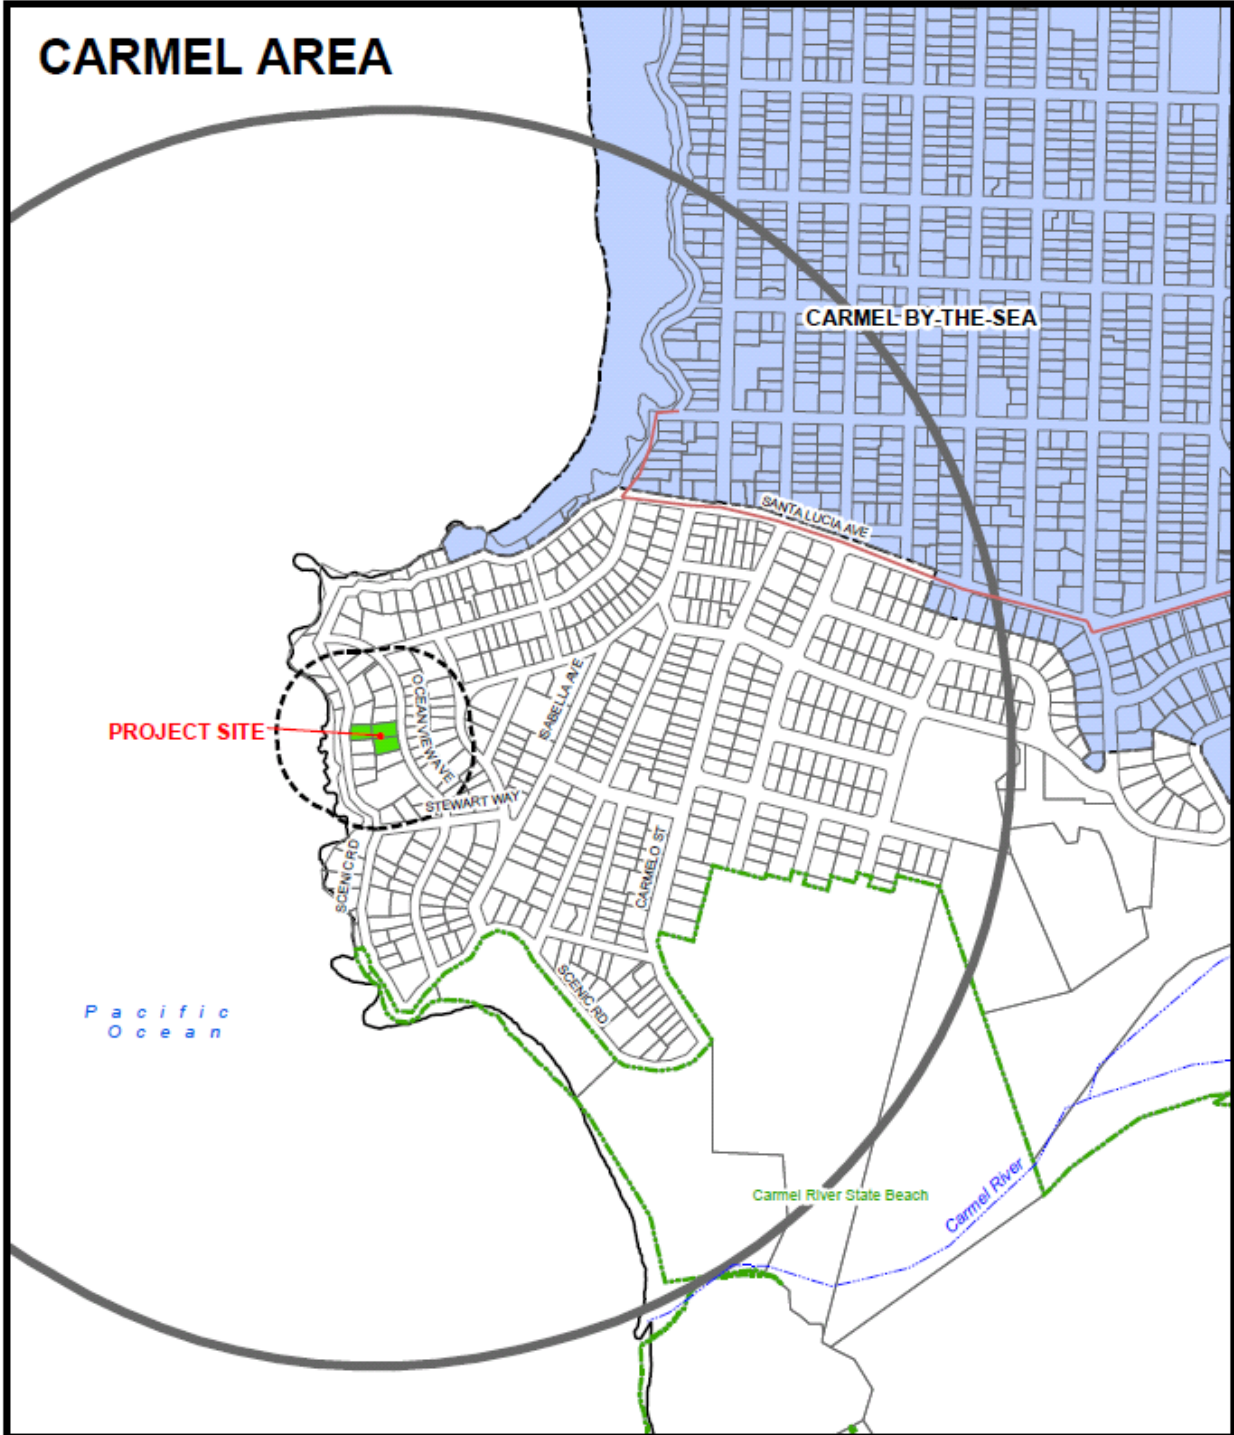

# LOCATION MAP

APPLICANT: KEECH PROPERTIES LLC

APN: 009-432-014, 018, 019 FILE # PLN100211

Water 2500' Limit 300' Limit City Limits