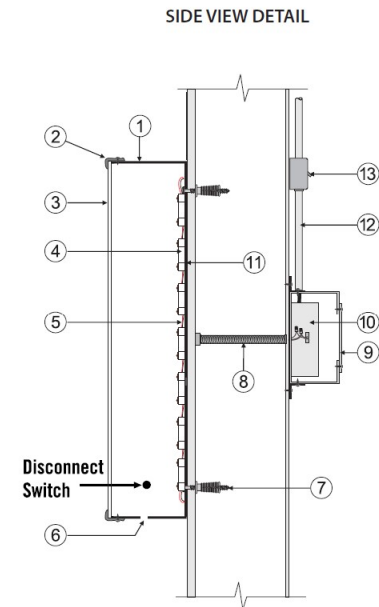

Exhibit L

This page intentionally left blank.

weden

WE

weden

werelax
wethrive
weparty
wesleep
welove

Sign Specifications

- 3.5" DEEP CHANNEL LETTERS WITH ALUMINUM HOUSING, BLACK TRIM & BLACK RETURNS
- 3/16" ACRYLIC FACE WITH PRINT TO MATCH PMS 7506C
- FLUSH MOUNTED ON WALL

- SIGN AREA: 39.5 SQ FT
- LINEAL FOOTAGE: 60'
- 12V DC, 60 WATT POWER SUPPLIES
- UL LISTED SIGN/COMPONENTS

LEGEND

- | | |
|---|--|
| ① | .050 Aluminum letter return color: Black |
| ② | Trim cap: 3/4" Black |
| ③ | 3/16" Acrylic |
| ④ | Internally Illuminated using White LEDs |
| ⑤ | 14 AWG wire |
| ⑥ | 1/4" \varnothing Drain Holes (Min. 2 per letter) |
| ⑦ | #10 screws with anchors (Min. 3 per letter) |
| ⑧ | Conduit |
| ⑨ | Transformer Housing |
| ⑩ | Power Supply |
| ⑪ | .063 Aluminum Letter Backs |
| ⑫ | Primary Electrical Source |
| ⑬ | Weather Proof Disconnect Switch |