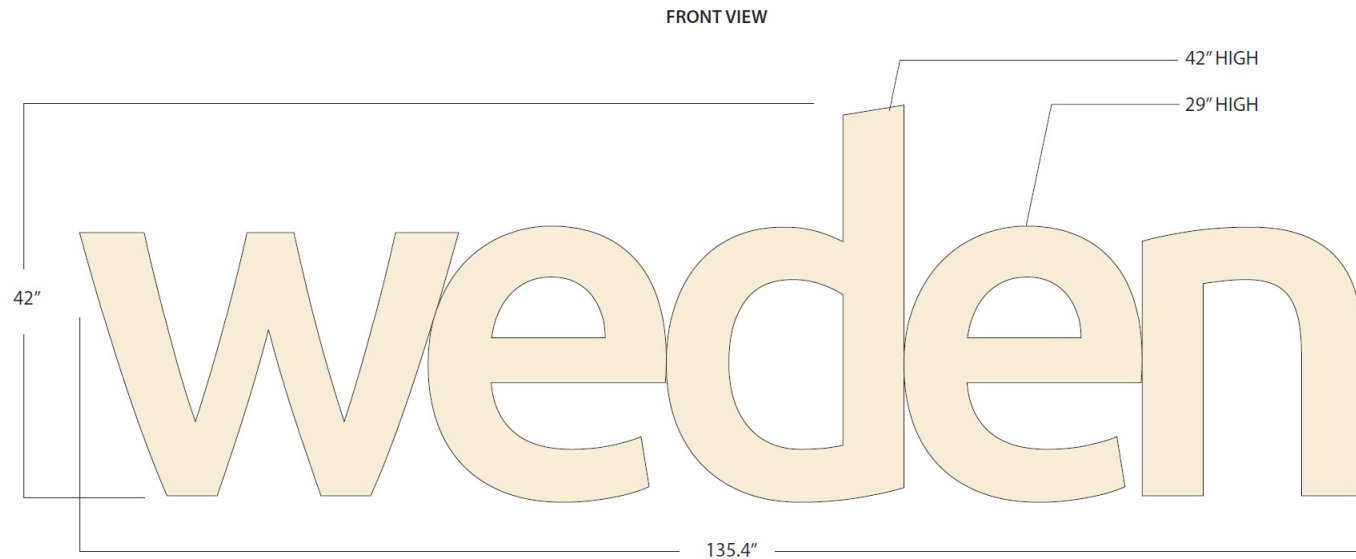

Exhibit L

This page intentionally left blank.

weden

WE

weden

werelax
wethrive
weparty
wesleep
welove

Sign Specifications

- 3.5" DEEP CHANNEL LETTERS WITH ALUMINUM HOUSING, BLACK TRIM & BLACK RETURNS
- 3/16" ACRYLIC FACE WITH PRINT TO MATCH PMS 7506C
- FLUSH MOUNTED ON WALL

- SIGN AREA: 39.5 SQ FT
- LINEAL FOOTAGE: 60'
- 12V DC, 60 WATT POWER SUPPLIES
- UL LISTED SIGN/COMPONENTS

LEGEND

- | | |
|---|--|
| ① | .050 Aluminum letter return color: Black |
| ② | Trim cap: 3/4" Black |
| ③ | 3/16" Acrylic |
| ④ | Internally Illuminated using White LEDs |
| ⑤ | 14 AWG wire |
| ⑥ | 1/4" \varnothing Drain Holes (Min. 2 per letter) |
| ⑦ | #10 screws with anchors (Min. 3 per letter) |
| ⑧ | Conduit |
| ⑨ | Transformer Housing |
| ⑩ | Power Supply |
| ⑪ | .063 Aluminum Letter Backs |
| ⑫ | Primary Electrical Source |
| ⑬ | Weather Proof Disconnect Switch |