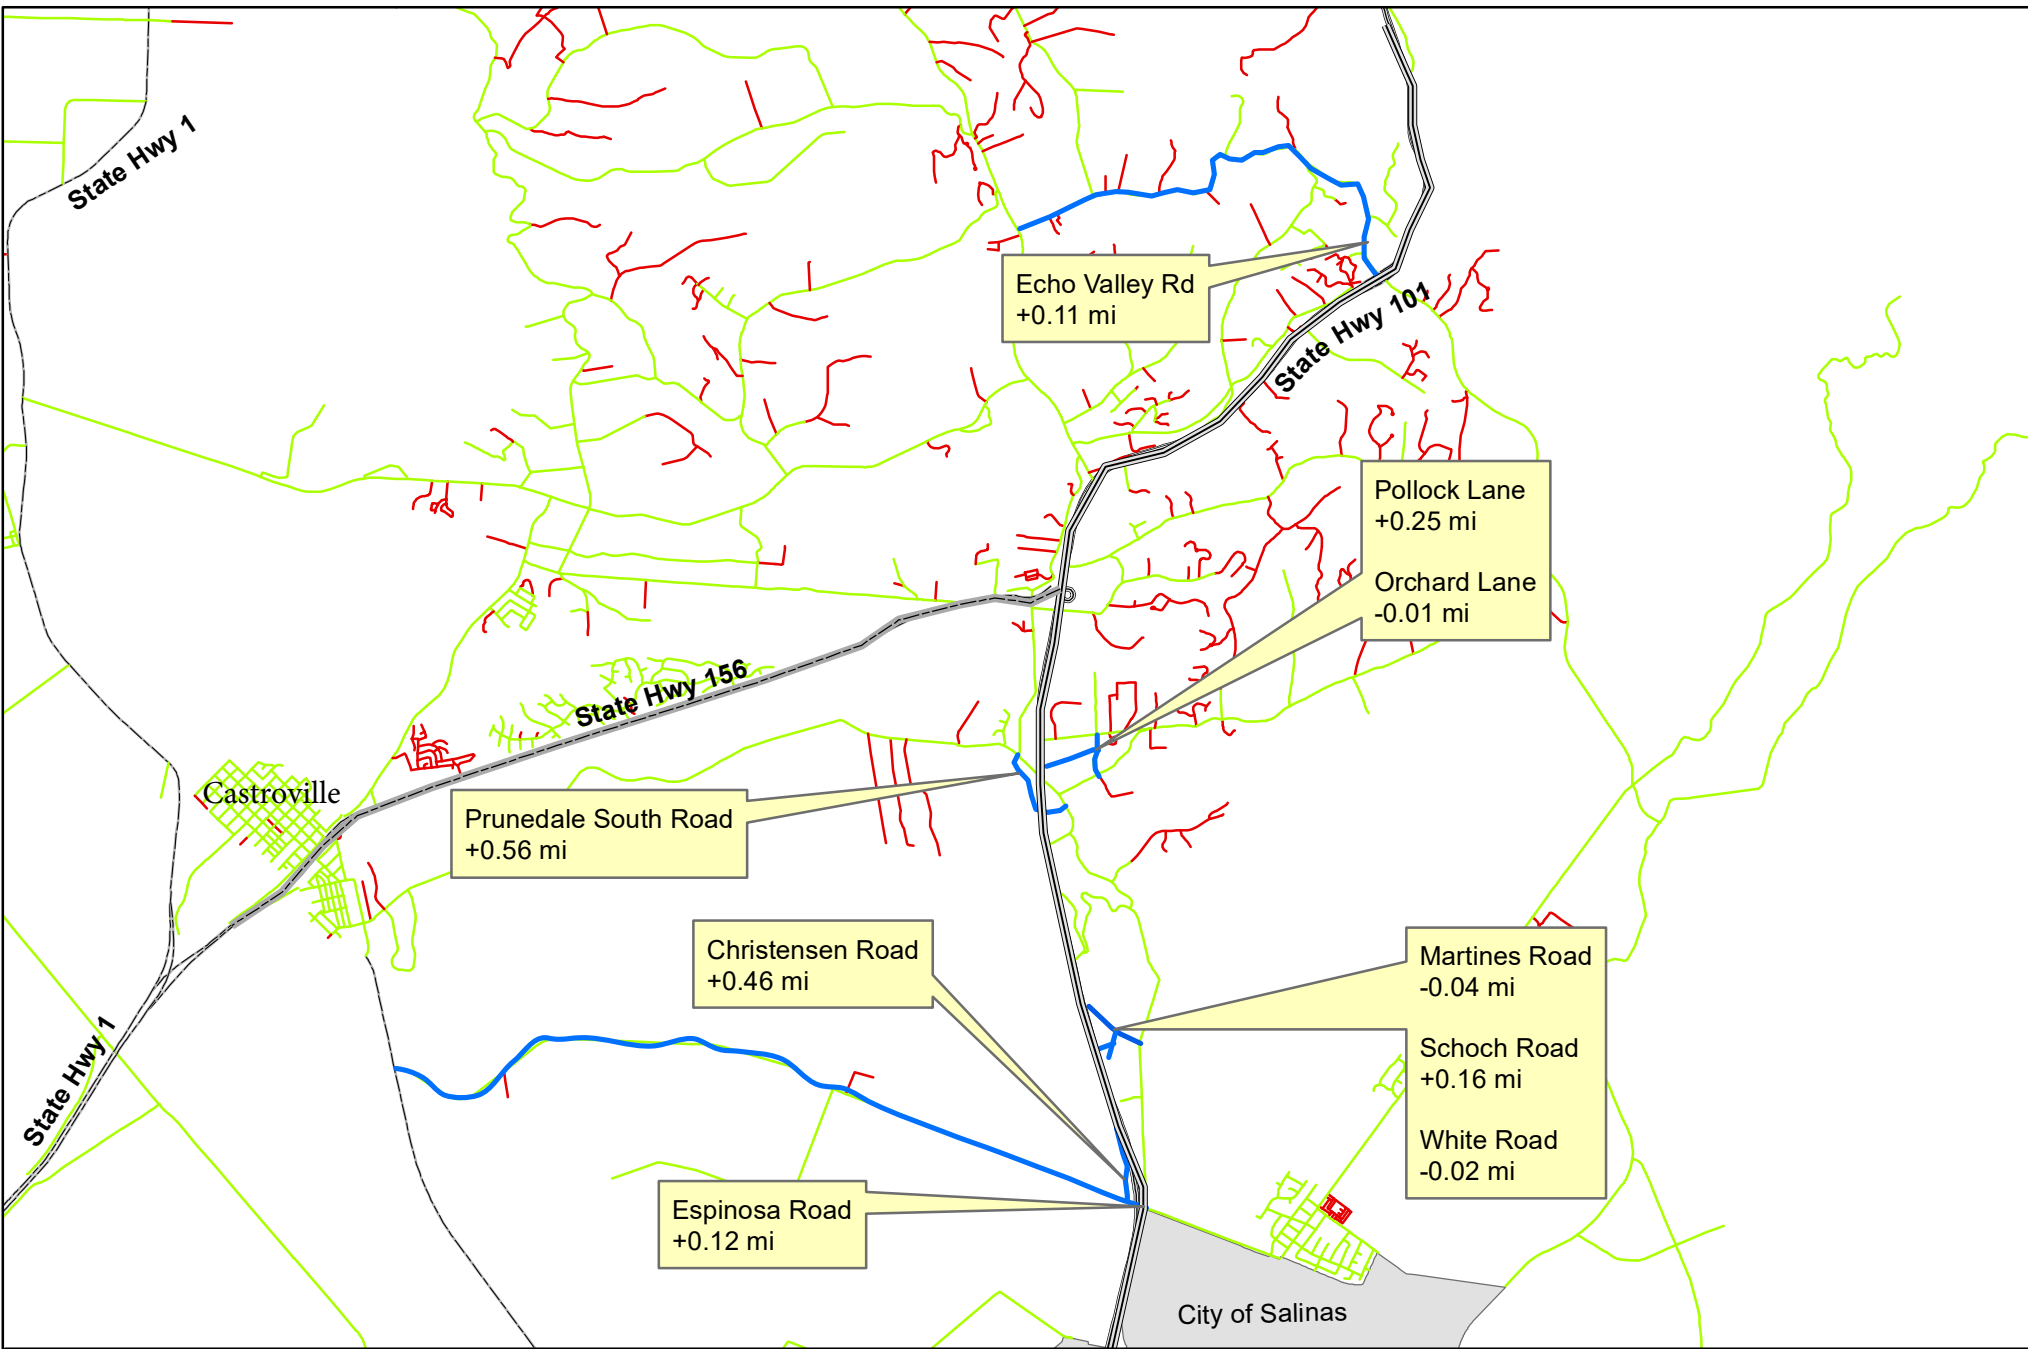

Attachment B

**MONTEREY COUNTY MAINTAINED MILEAGE MAP
PRUNEDALE IMPROVEMENT PROJECT**

— County Maintained Road
 — Private Road
 — State Hwy
 — County Road Additions/Deletions