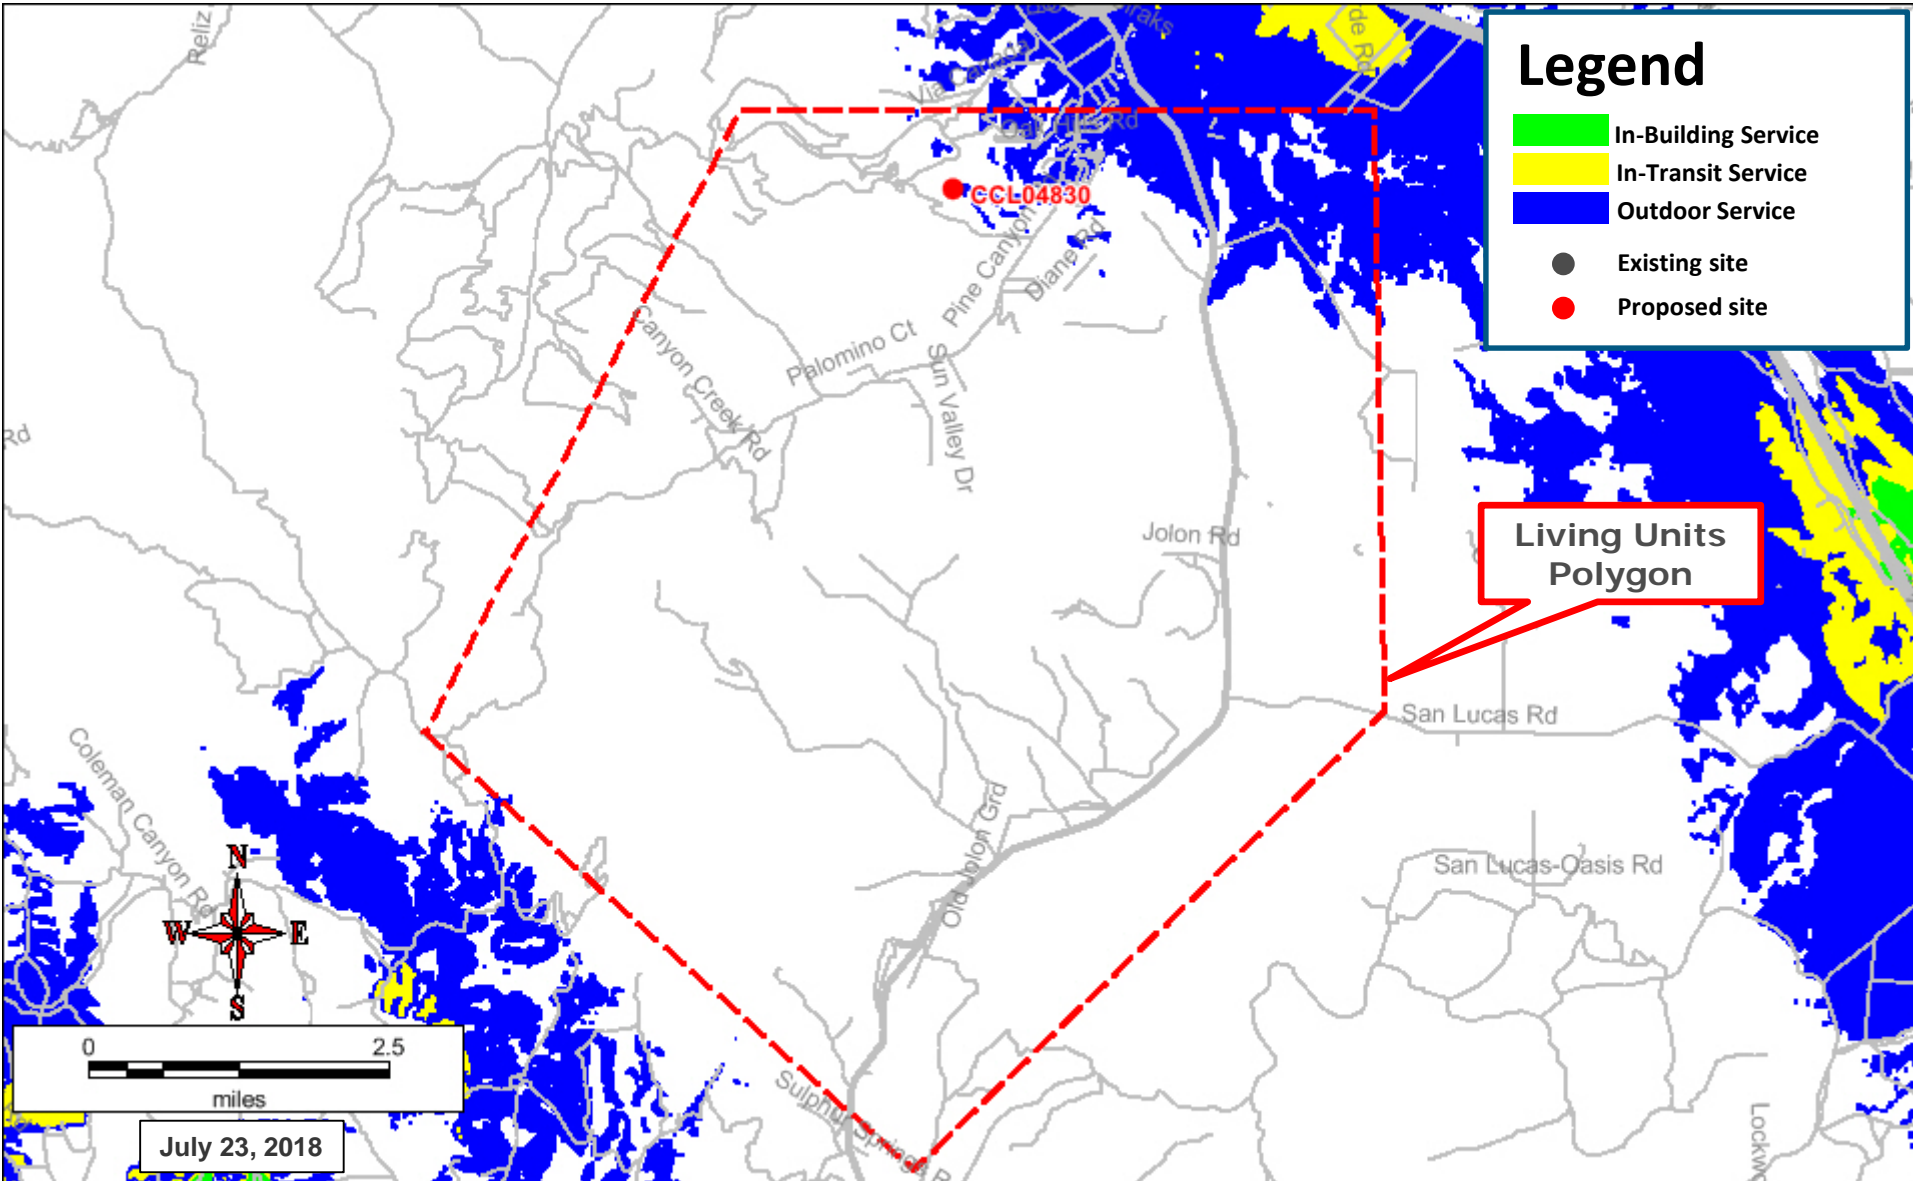

# Exhibit B

This page intentionally left blank.

# CCL04830 Zoning Propagation Map

July 23, 2018

# Existing LTE 700 Coverage

# Proposed LTE 700 Coverage (RC = 47')

This page intentionally left blank