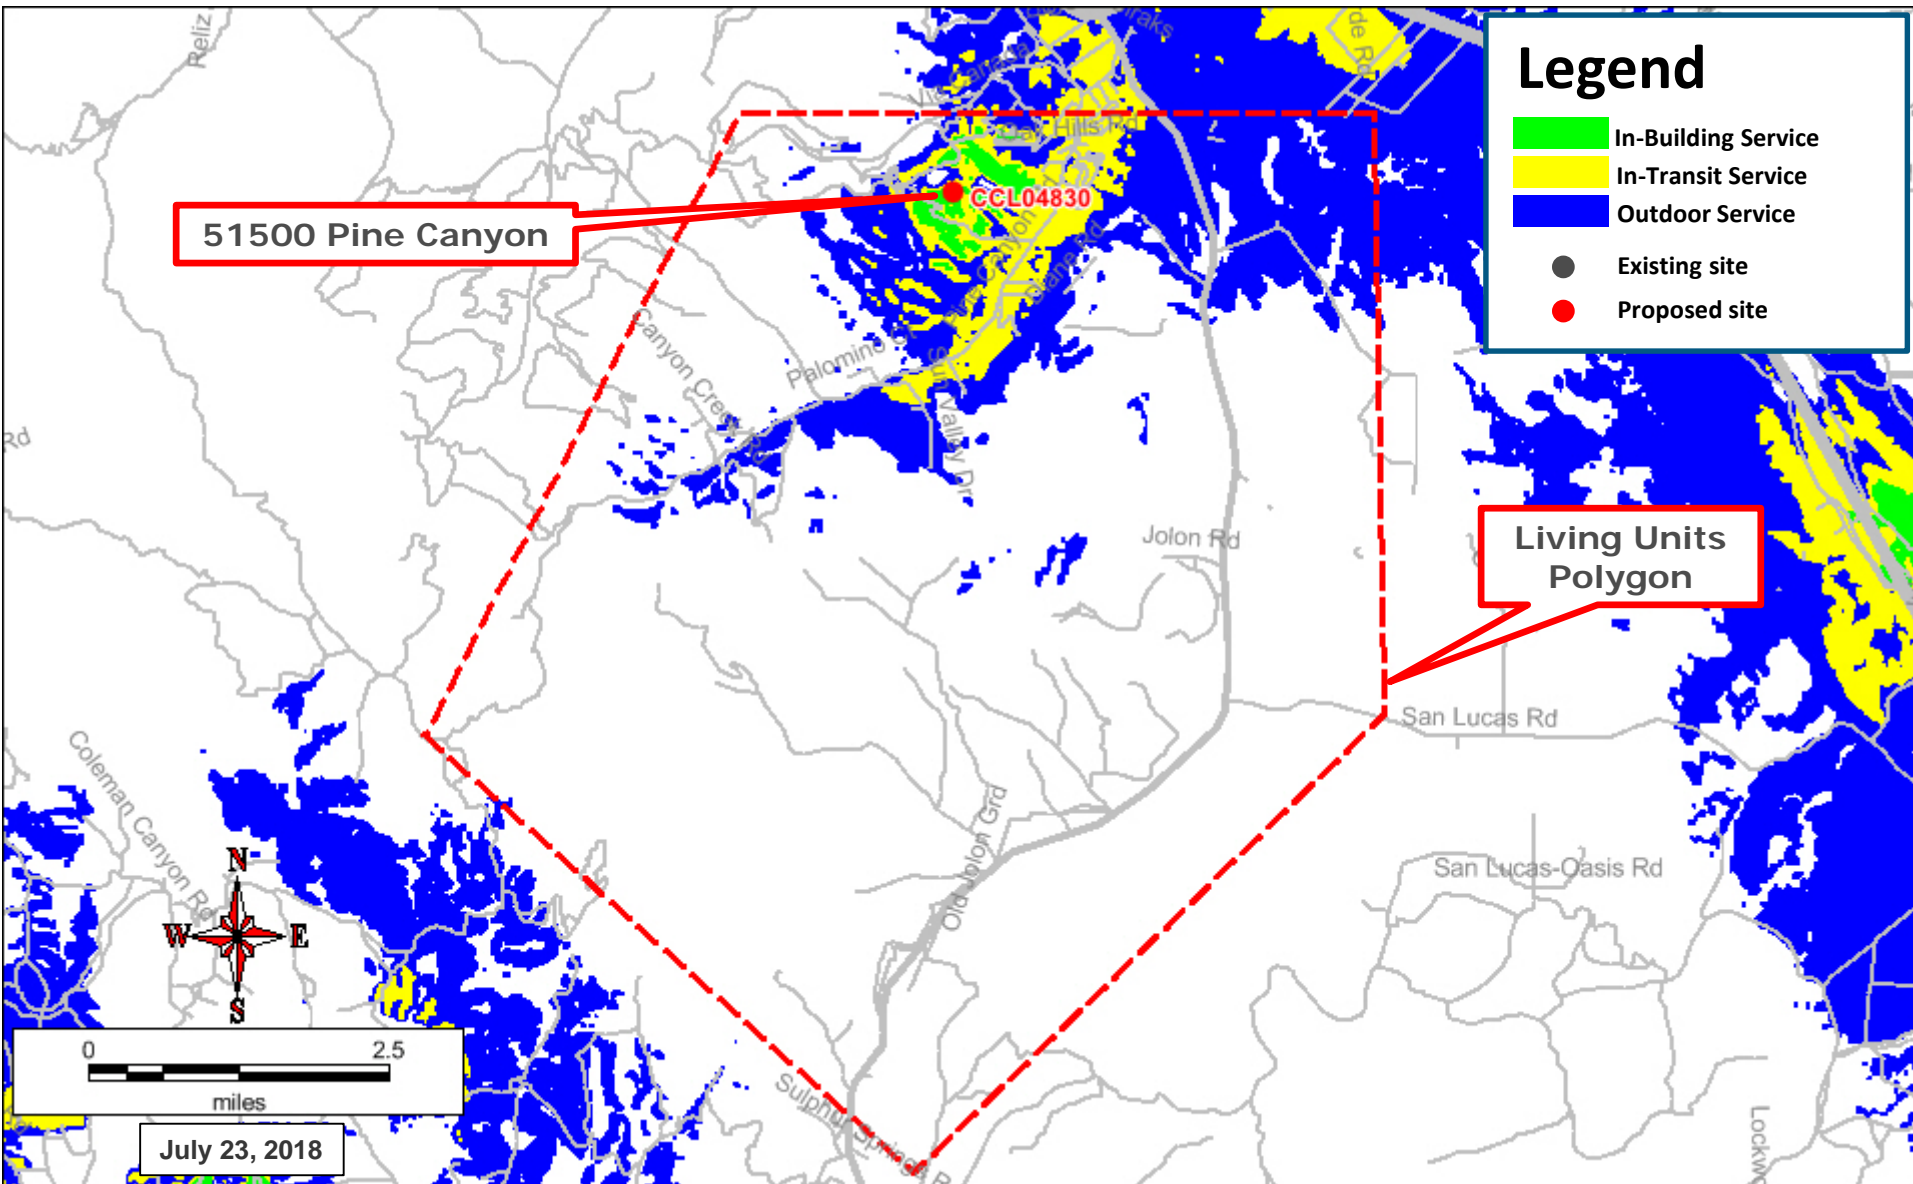

# CCL04830 Zoning Propagation Map

July 23, 2018

# Existing LTE 700 Coverage

# Proposed LTE 700 Coverage (RC = 47')

This page intentionally left blank