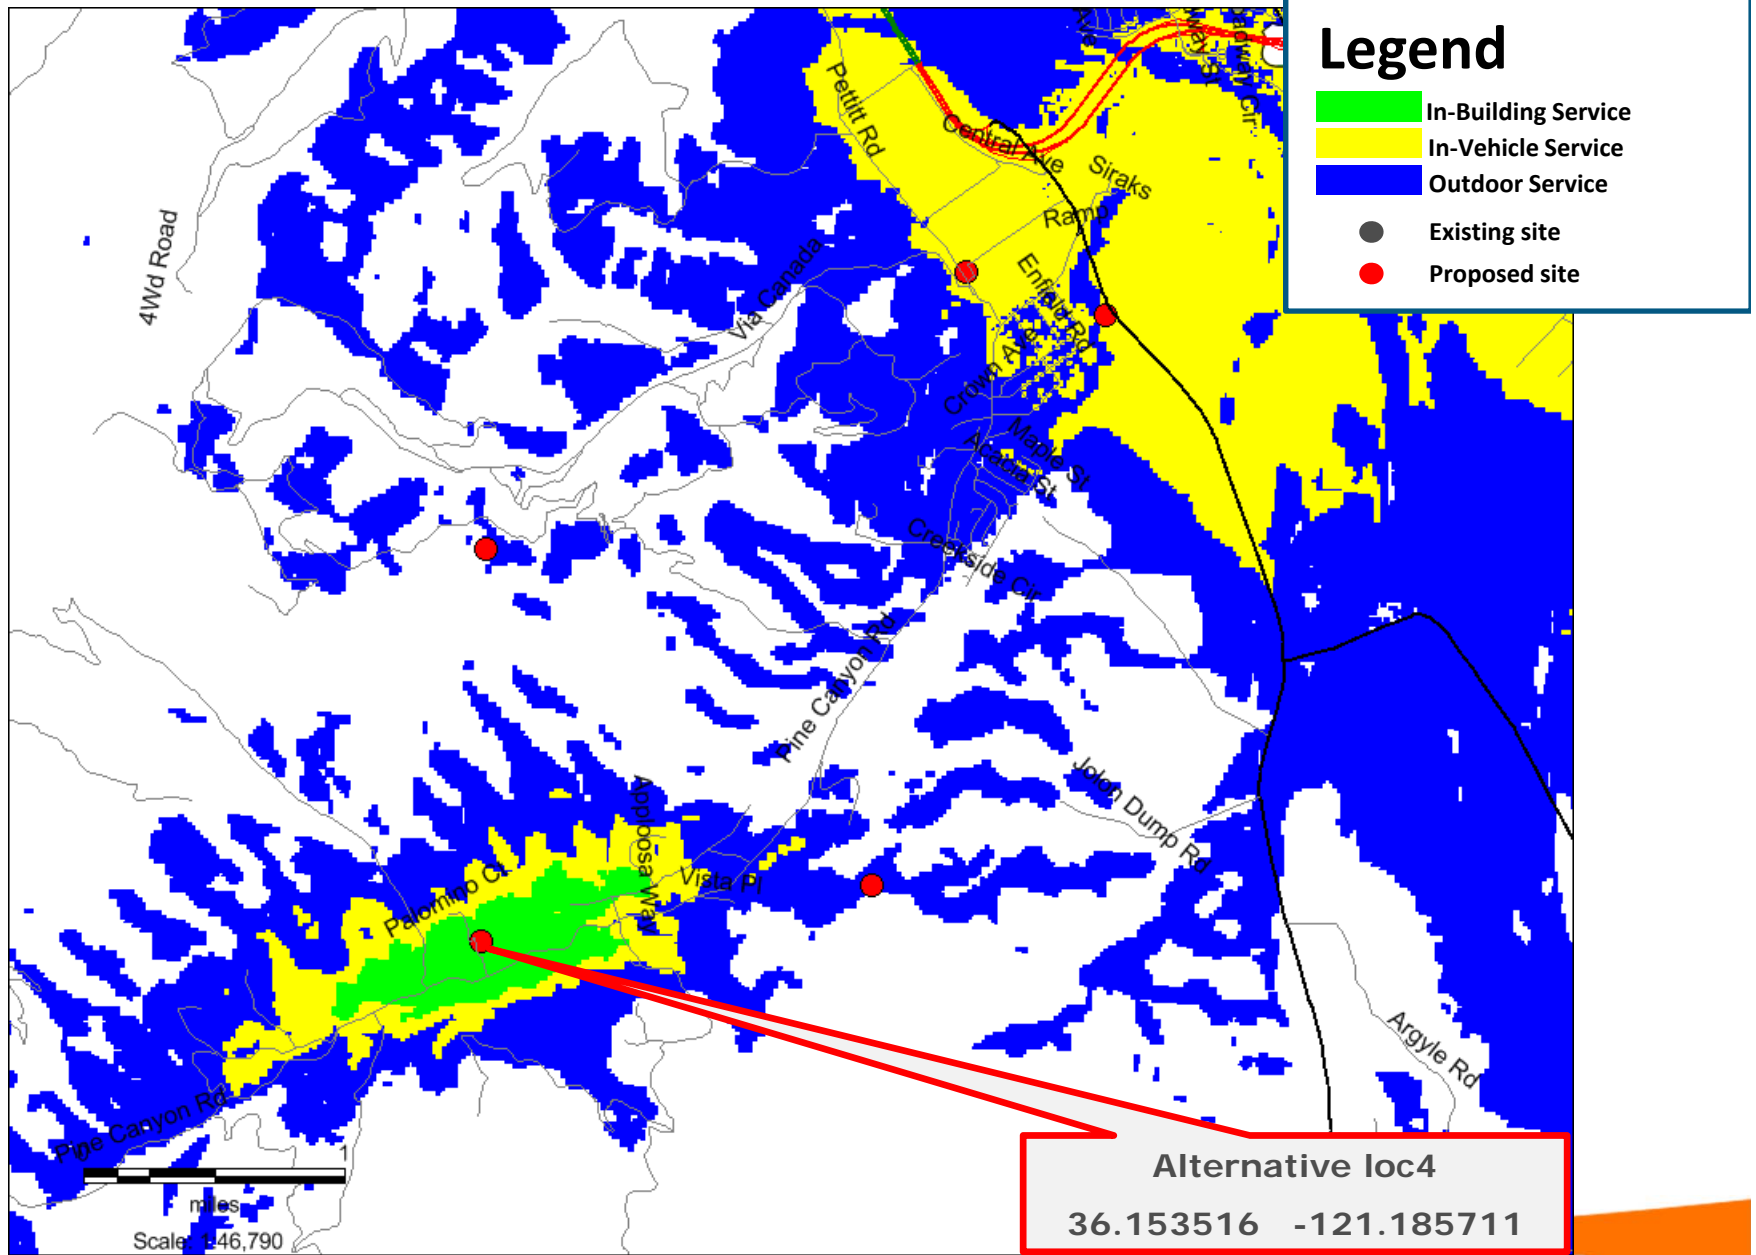

Exhibit H

This page intentionally left blank.

CCL04830 Coverage Propagation Map

June 10th , 2019

LTE 700 Existing coverage

LTE 700 Coverage with proposed NSB- Alternative Loc1

LTE 700 Coverage with proposed NSB- Alternative Loc2

LTE 700 Coverage with proposed NSB- Alternative Loc3

LTE 700 Coverage with proposed NSB- Alternative Loc4

LTE 700 Coverage with proposed NSB- AT&T Candidate

This page intentionally left blank