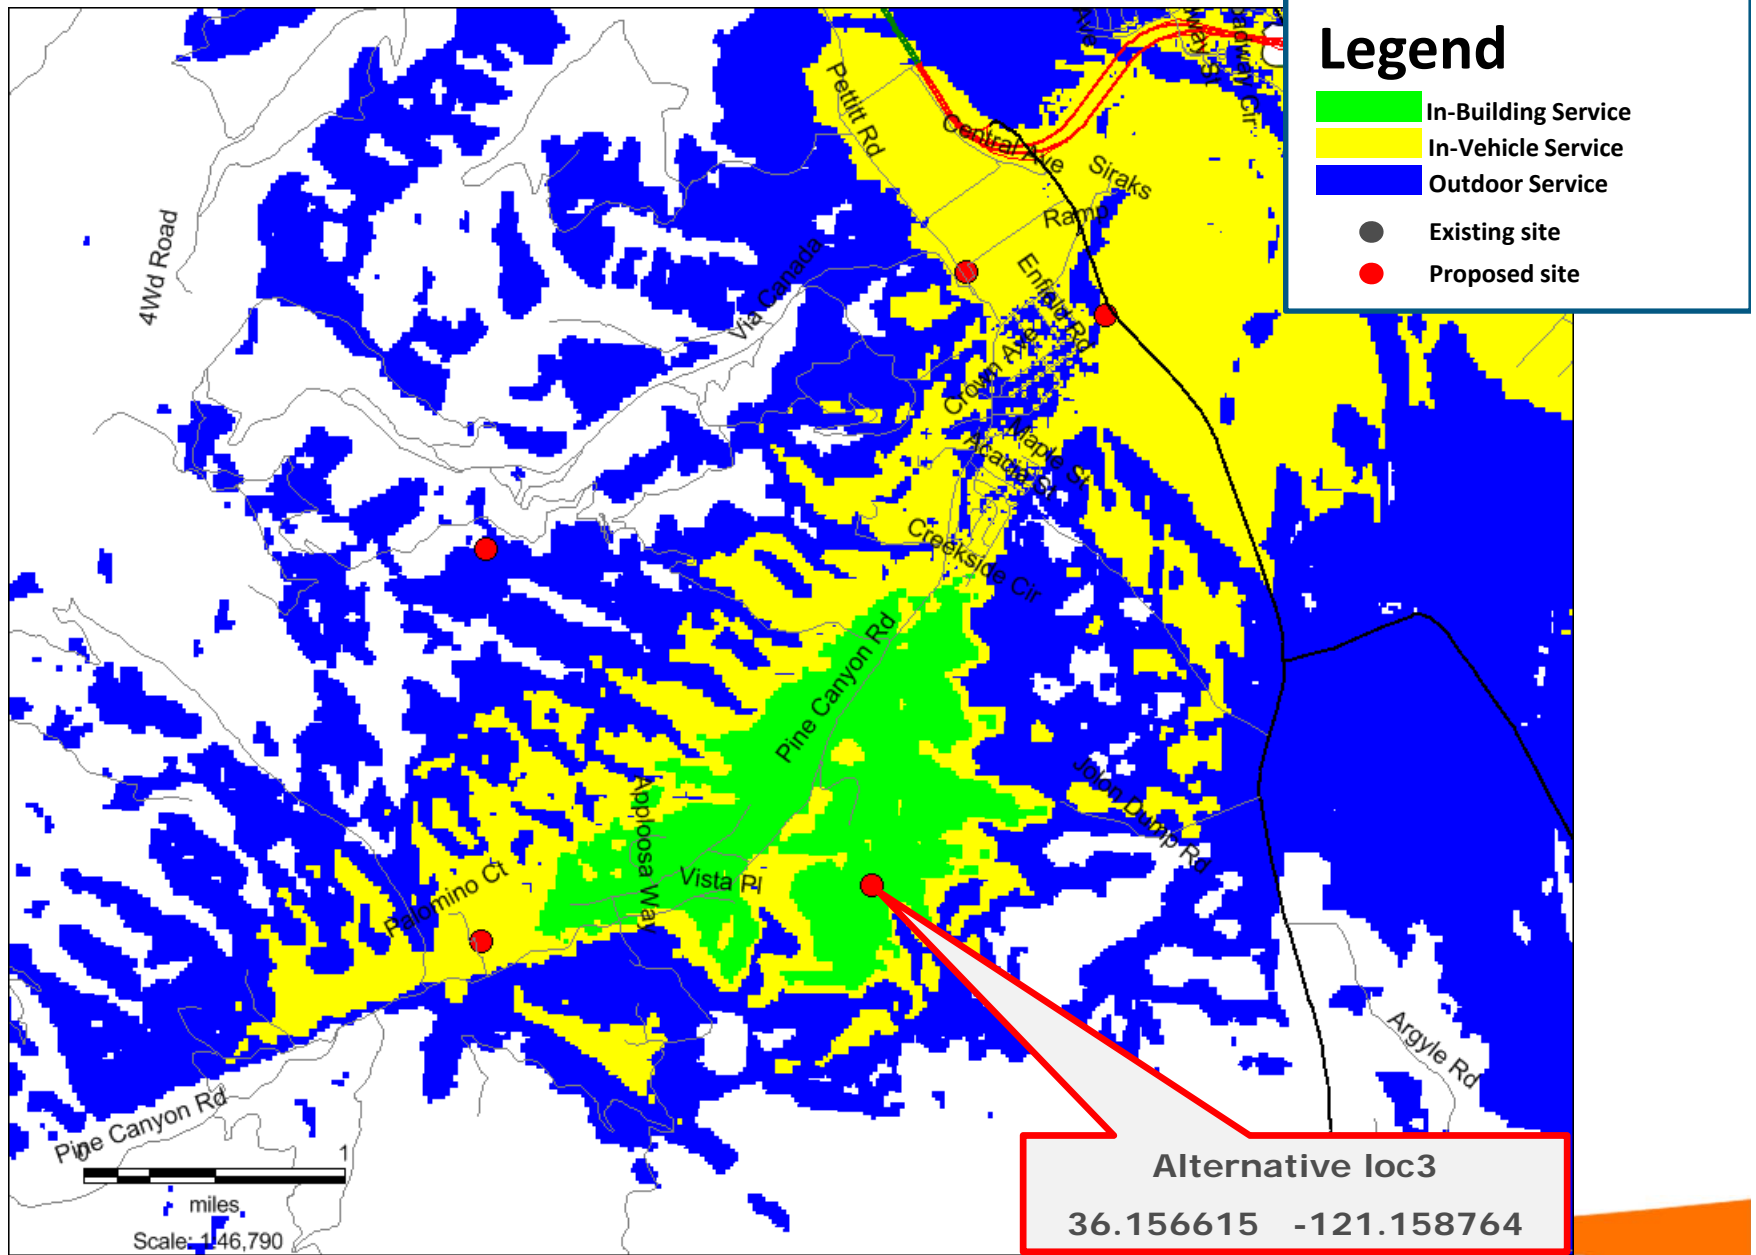

Exhibit H

This page intentionally left blank.

CCL04830 Coverage Propagation Map

June 10th , 2019

LTE 700 Existing coverage

LTE 700 Coverage with proposed NSB- Alternative Loc1

LTE 700 Coverage with proposed NSB- Alternative Loc2

LTE 700 Coverage with proposed NSB- Alternative Loc3

LTE 700 Coverage with proposed NSB- Alternative Loc4

LTE 700 Coverage with proposed NSB- AT&T Candidate

This page intentionally left blank