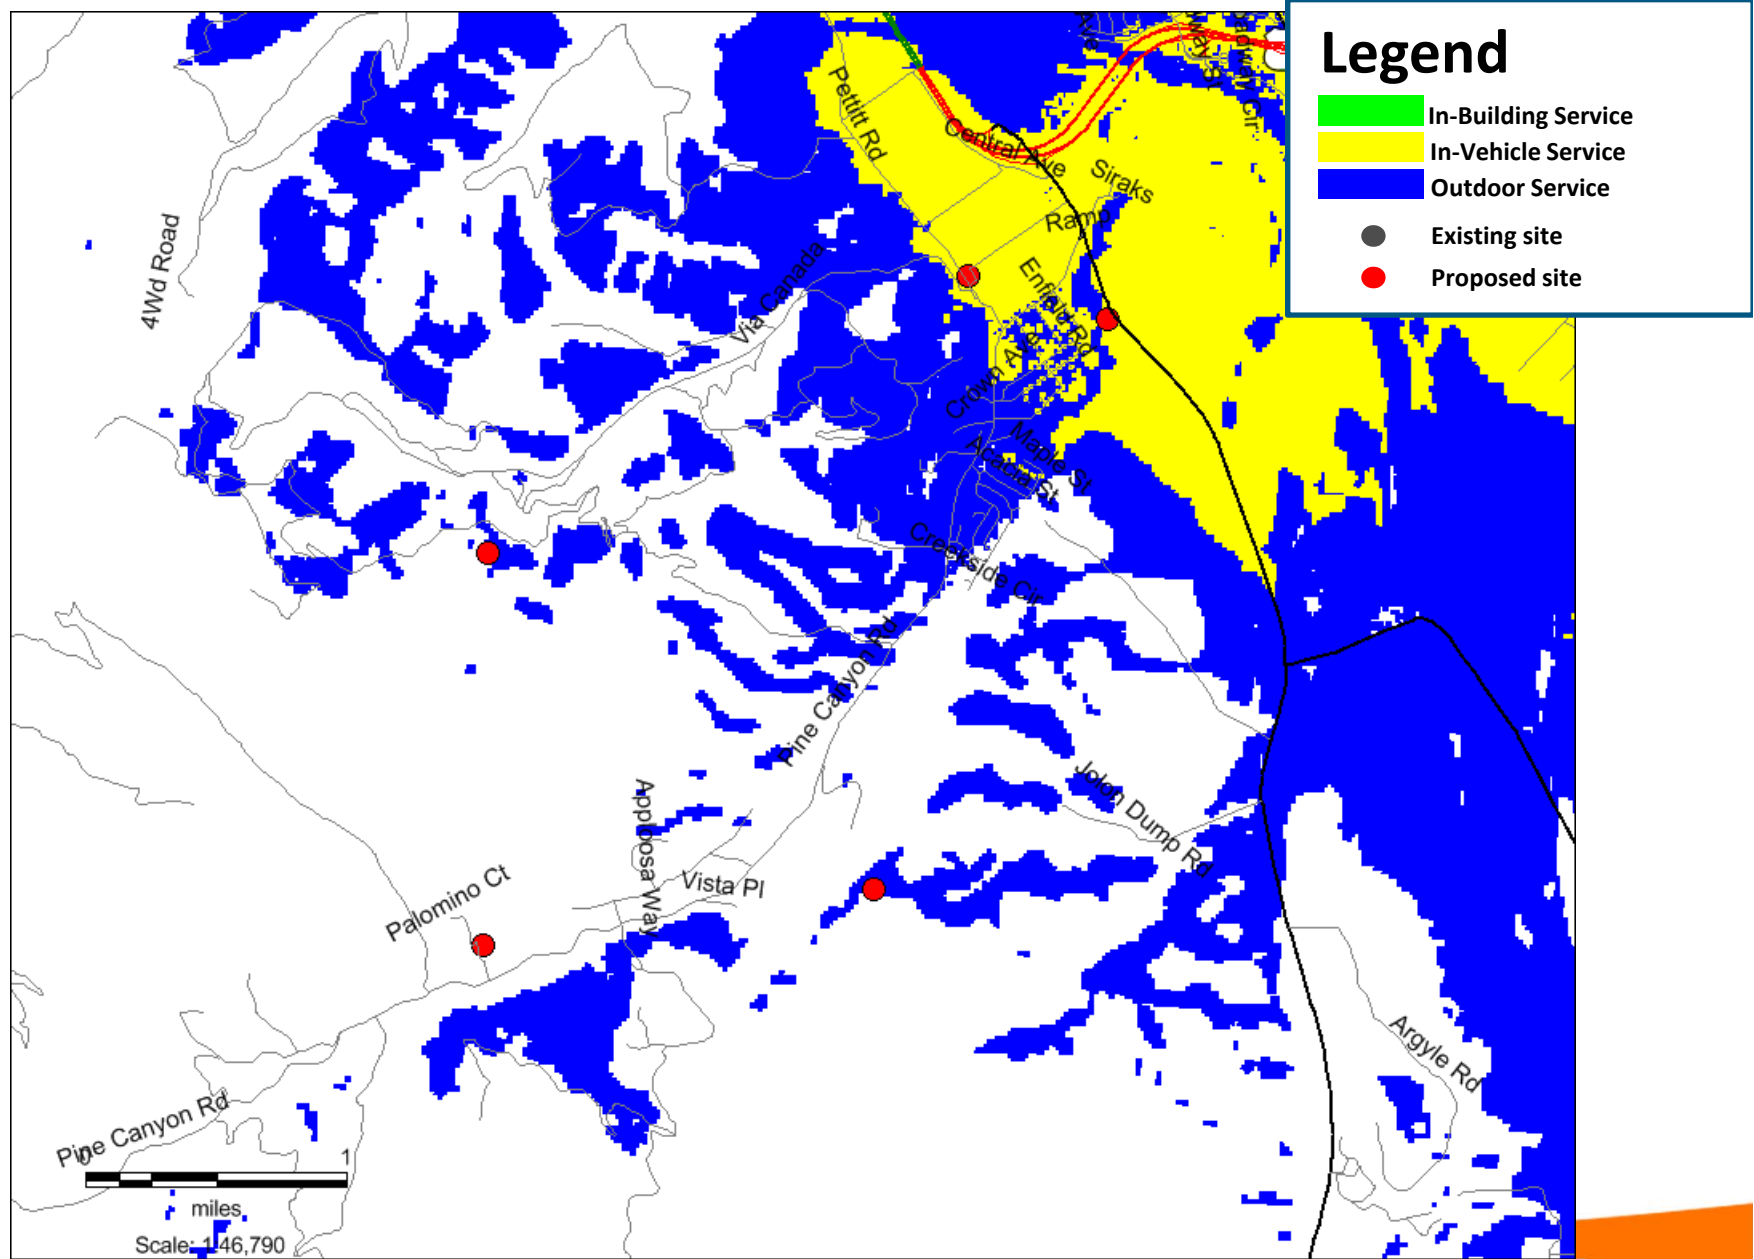

Exhibit H

This page intentionally left blank.

CCL04830 Coverage Propagation Map

June 10th , 2019

LTE 700 Existing coverage

LTE 700 Coverage with proposed NSB- Alternative Loc1

LTE 700 Coverage with proposed NSB- Alternative Loc2

LTE 700 Coverage with proposed NSB- Alternative Loc3

LTE 700 Coverage with proposed NSB- Alternative Loc4

LTE 700 Coverage with proposed NSB- AT&T Candidate

This page intentionally left blank