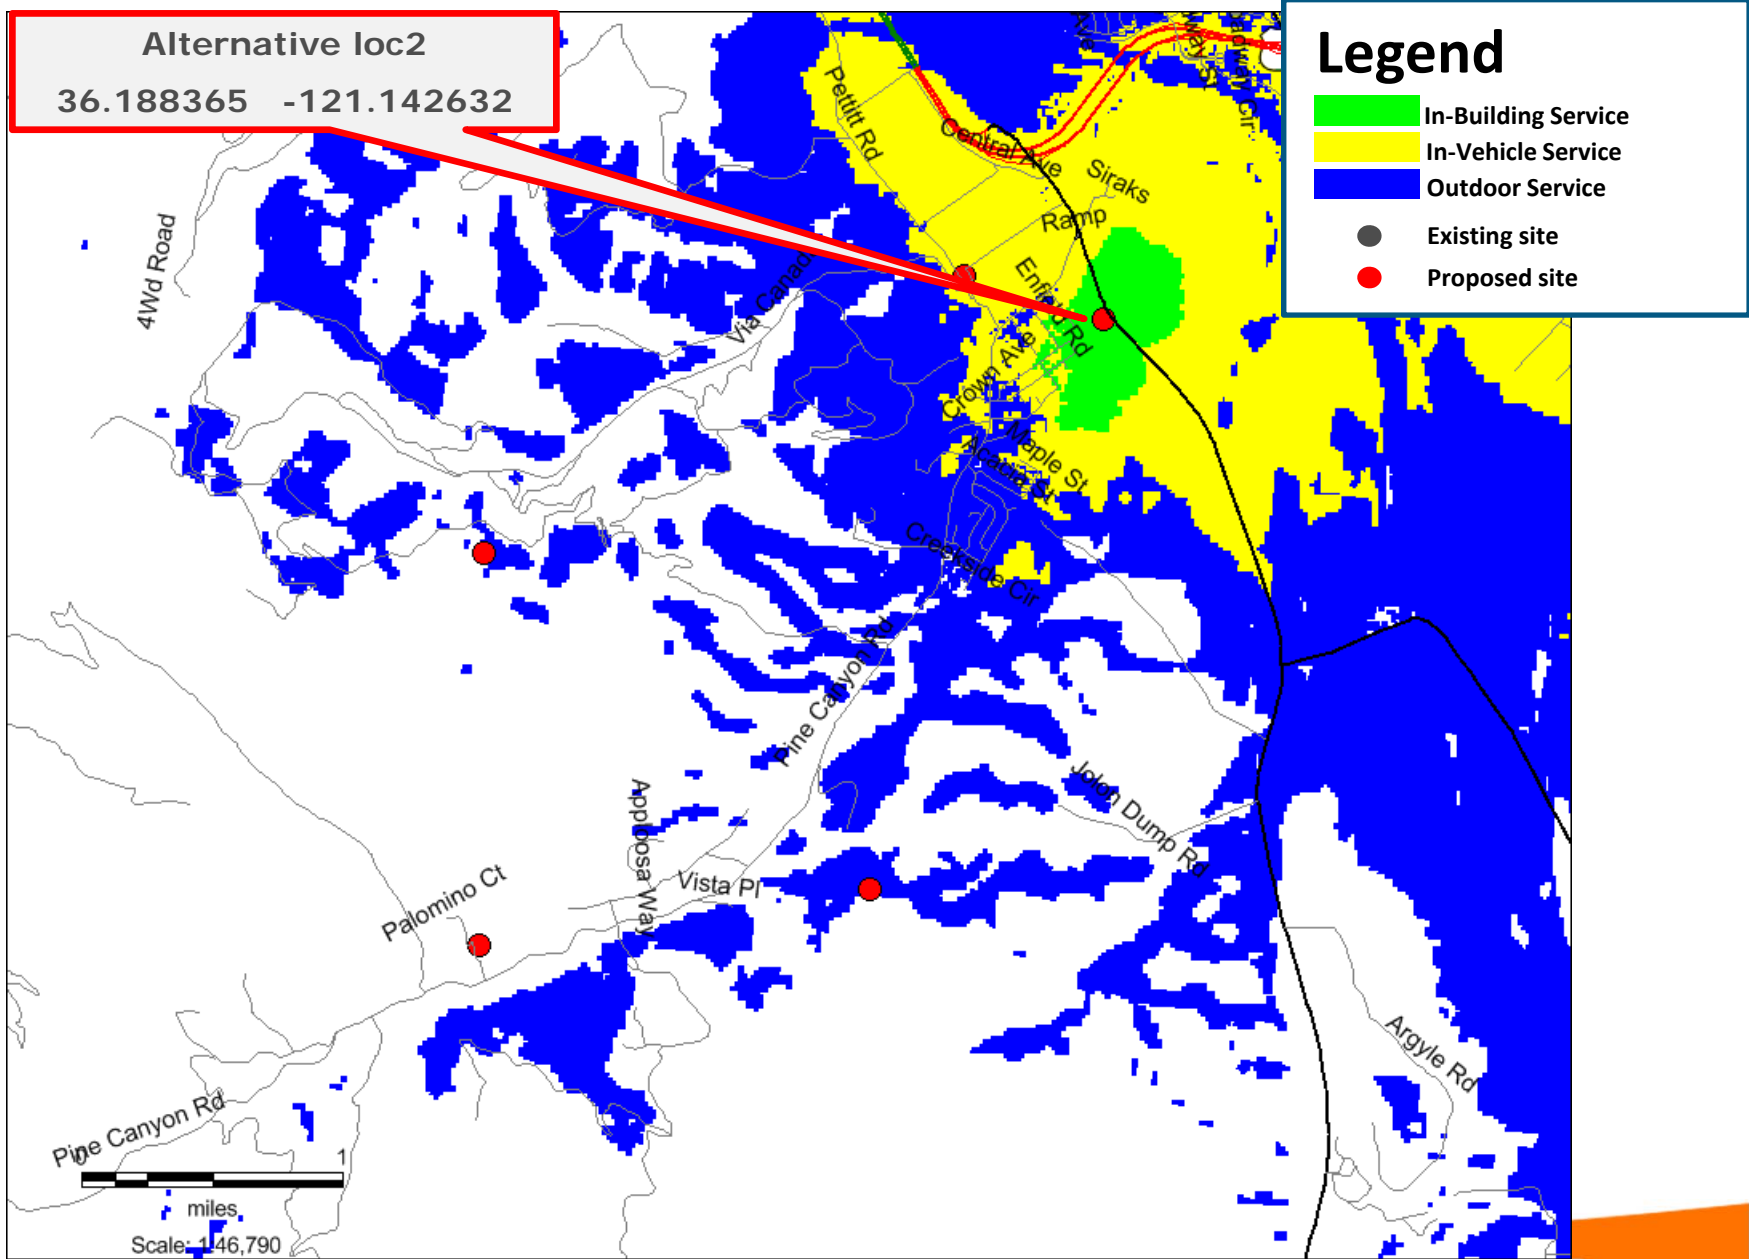

Exhibit H

This page intentionally left blank.

CCL04830 Coverage Propagation Map

June 10th , 2019

LTE 700 Existing coverage

LTE 700 Coverage with proposed NSB- Alternative Loc1

LTE 700 Coverage with proposed NSB- Alternative Loc2

LTE 700 Coverage with proposed NSB- Alternative Loc3

LTE 700 Coverage with proposed NSB- Alternative Loc4

LTE 700 Coverage with proposed NSB- AT&T Candidate

This page intentionally left blank