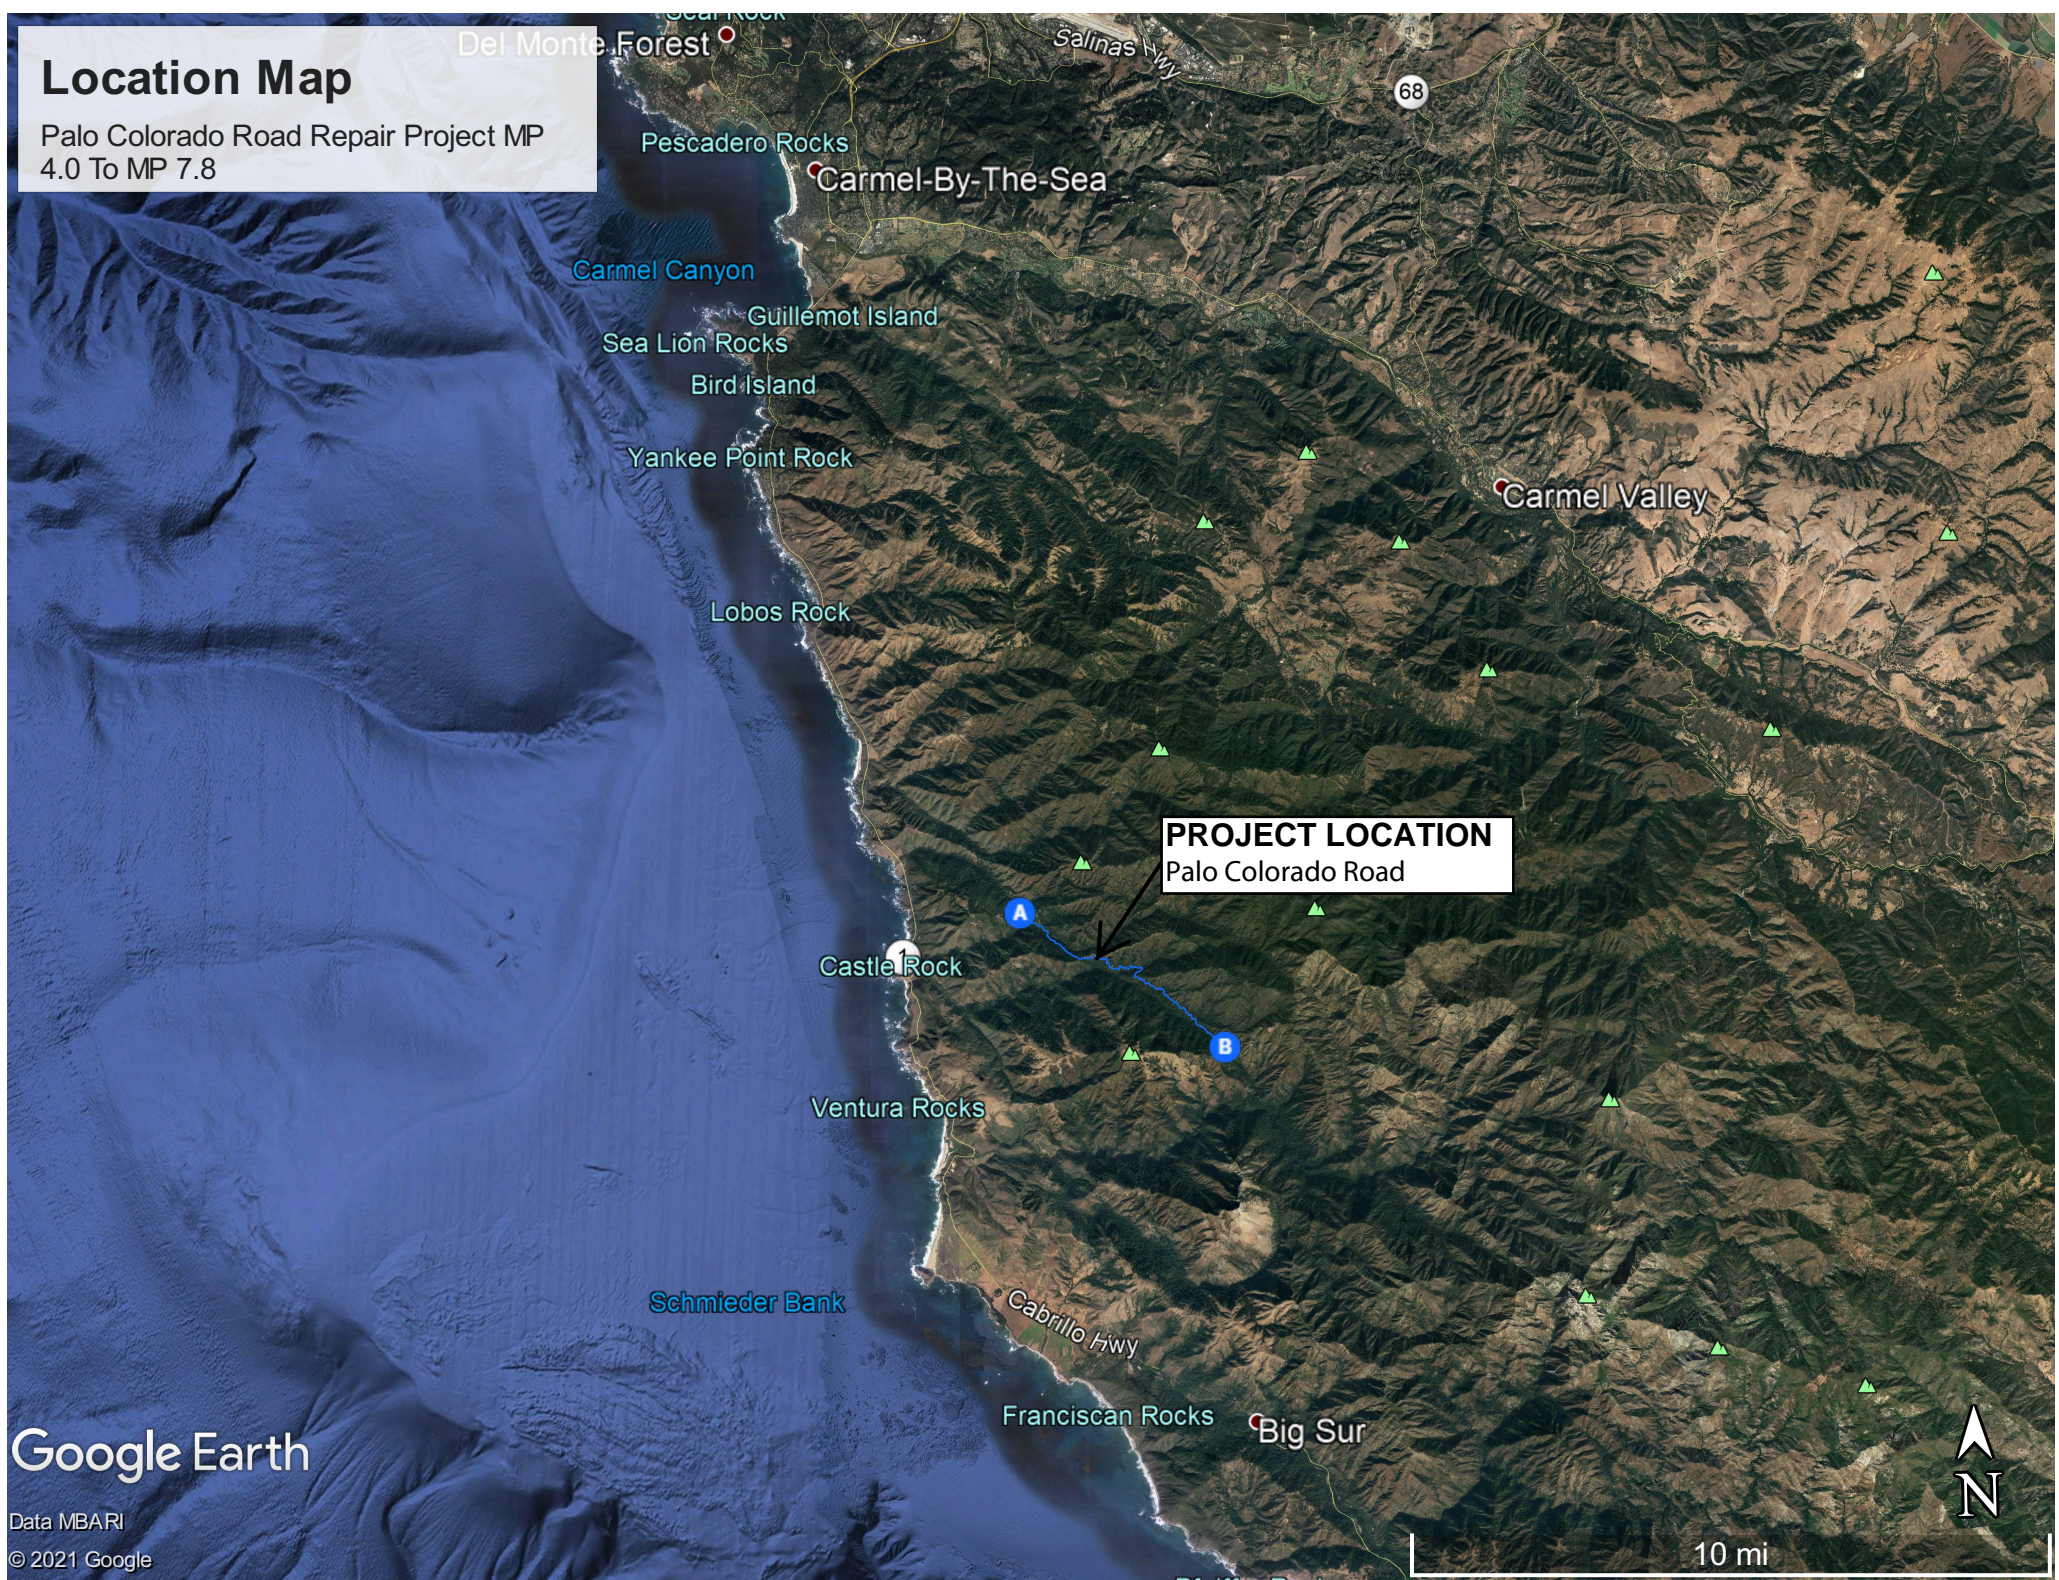

Location Map

Palo Colorado Road Repair Project MP
4.0 To MP 7.8

Google Earth

Data MBARI
© 2021 Google