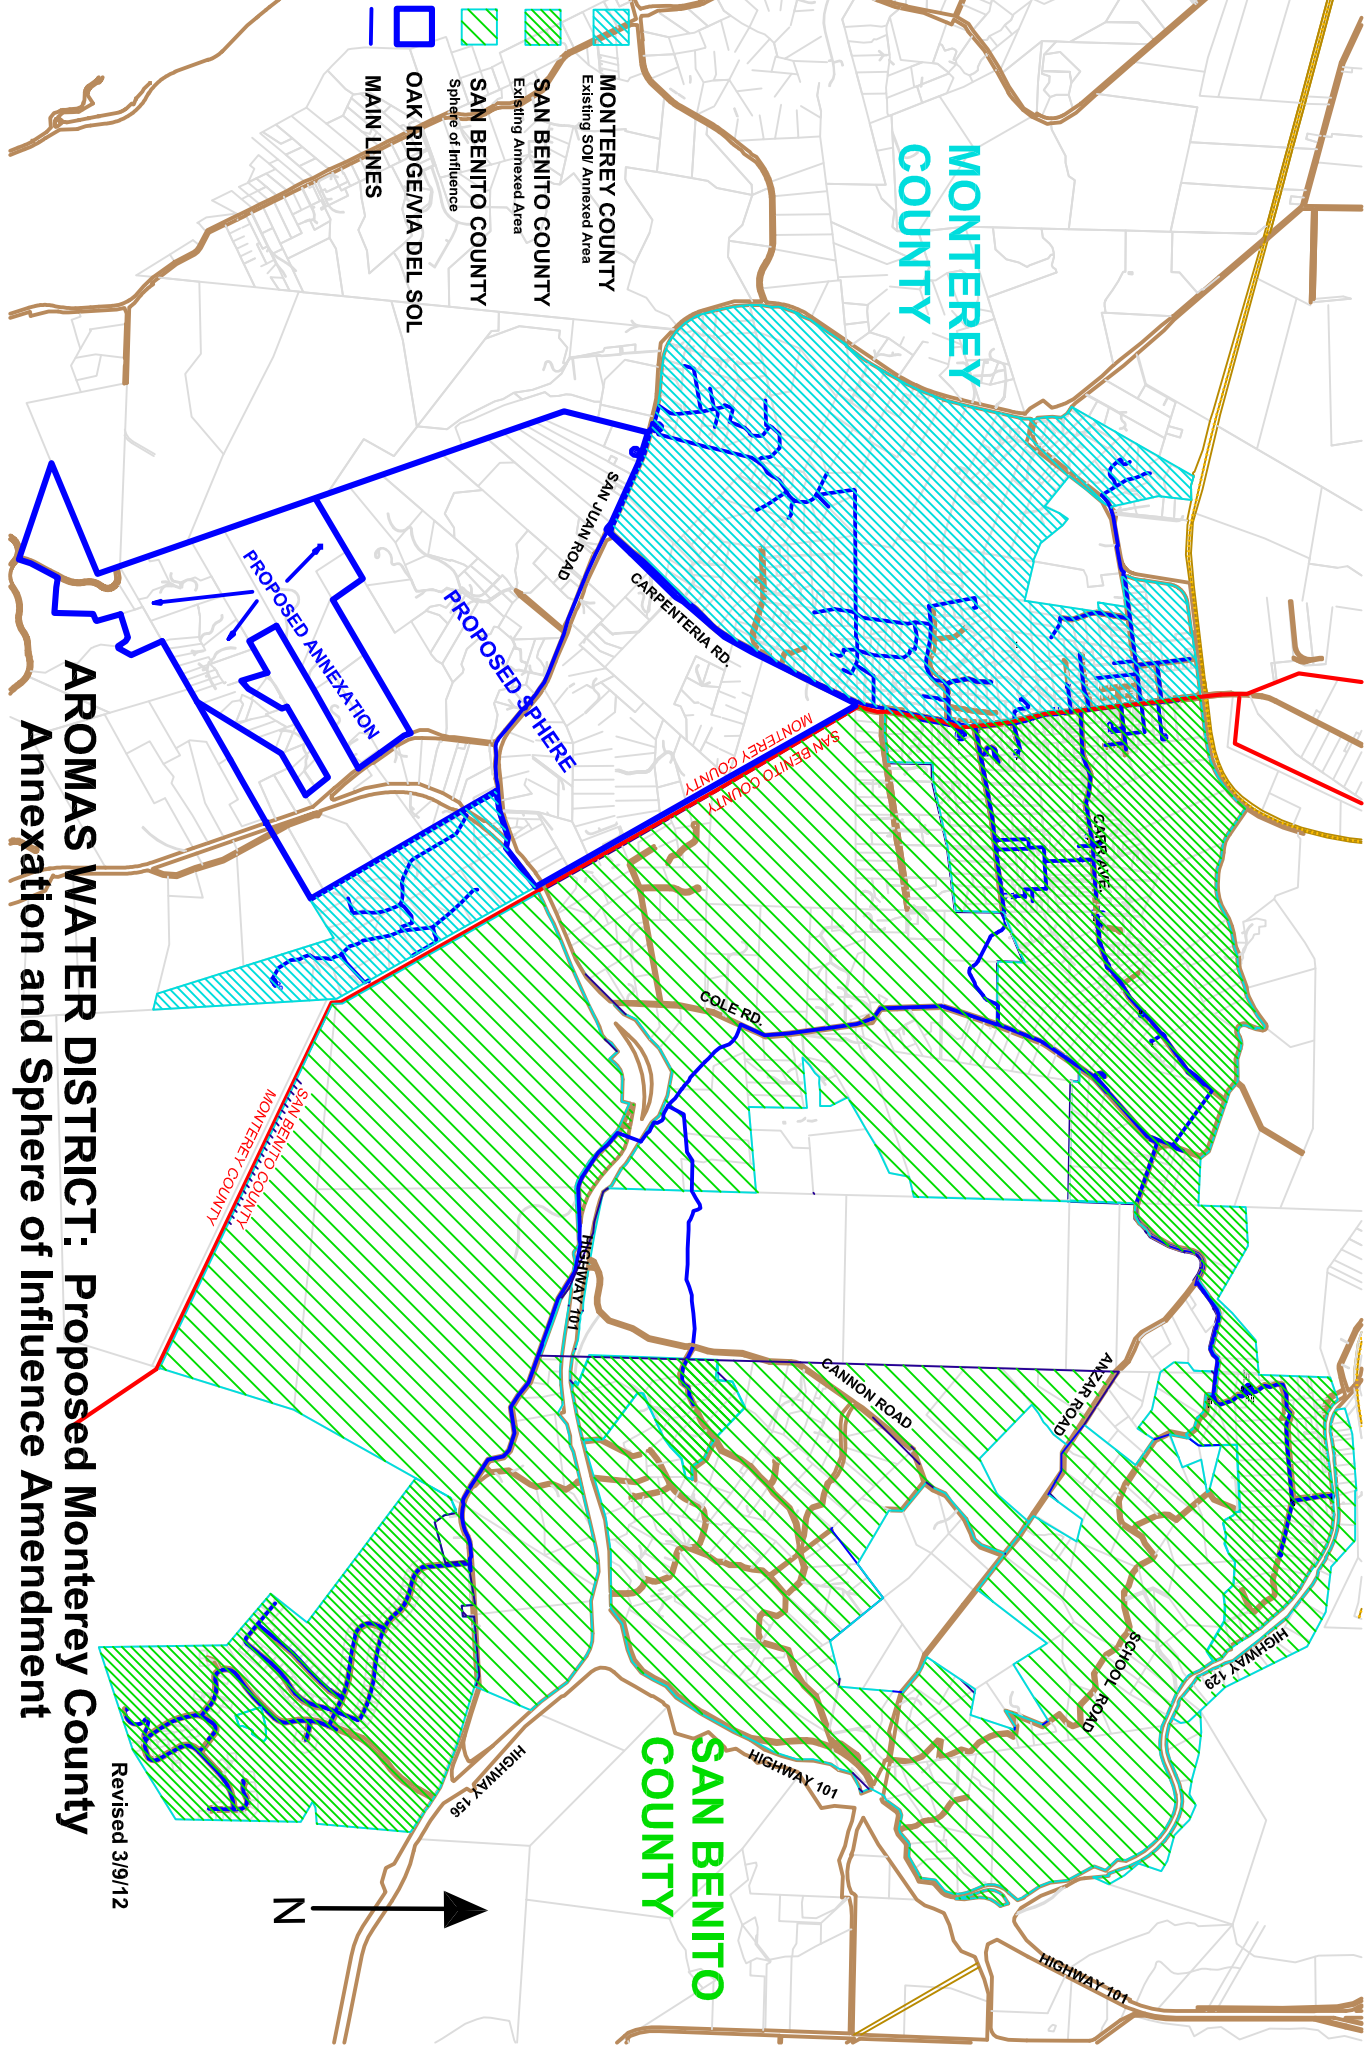

MONTEREY COUNTY

SAN BENITO COUNTY

-  MONTEREY COUNTY Existing Soil Annexed Area
-  SAN BENITO COUNTY Existing Annexed Area
-  SAN BENITO COUNTY Sphere of Influence
-  OAK RIDGEVIA DEL SOL
-  MAIN LINES

**AROMAS WATER DISTRICT: Proposed Monterey County Annexation and Sphere of Influence Amendment**