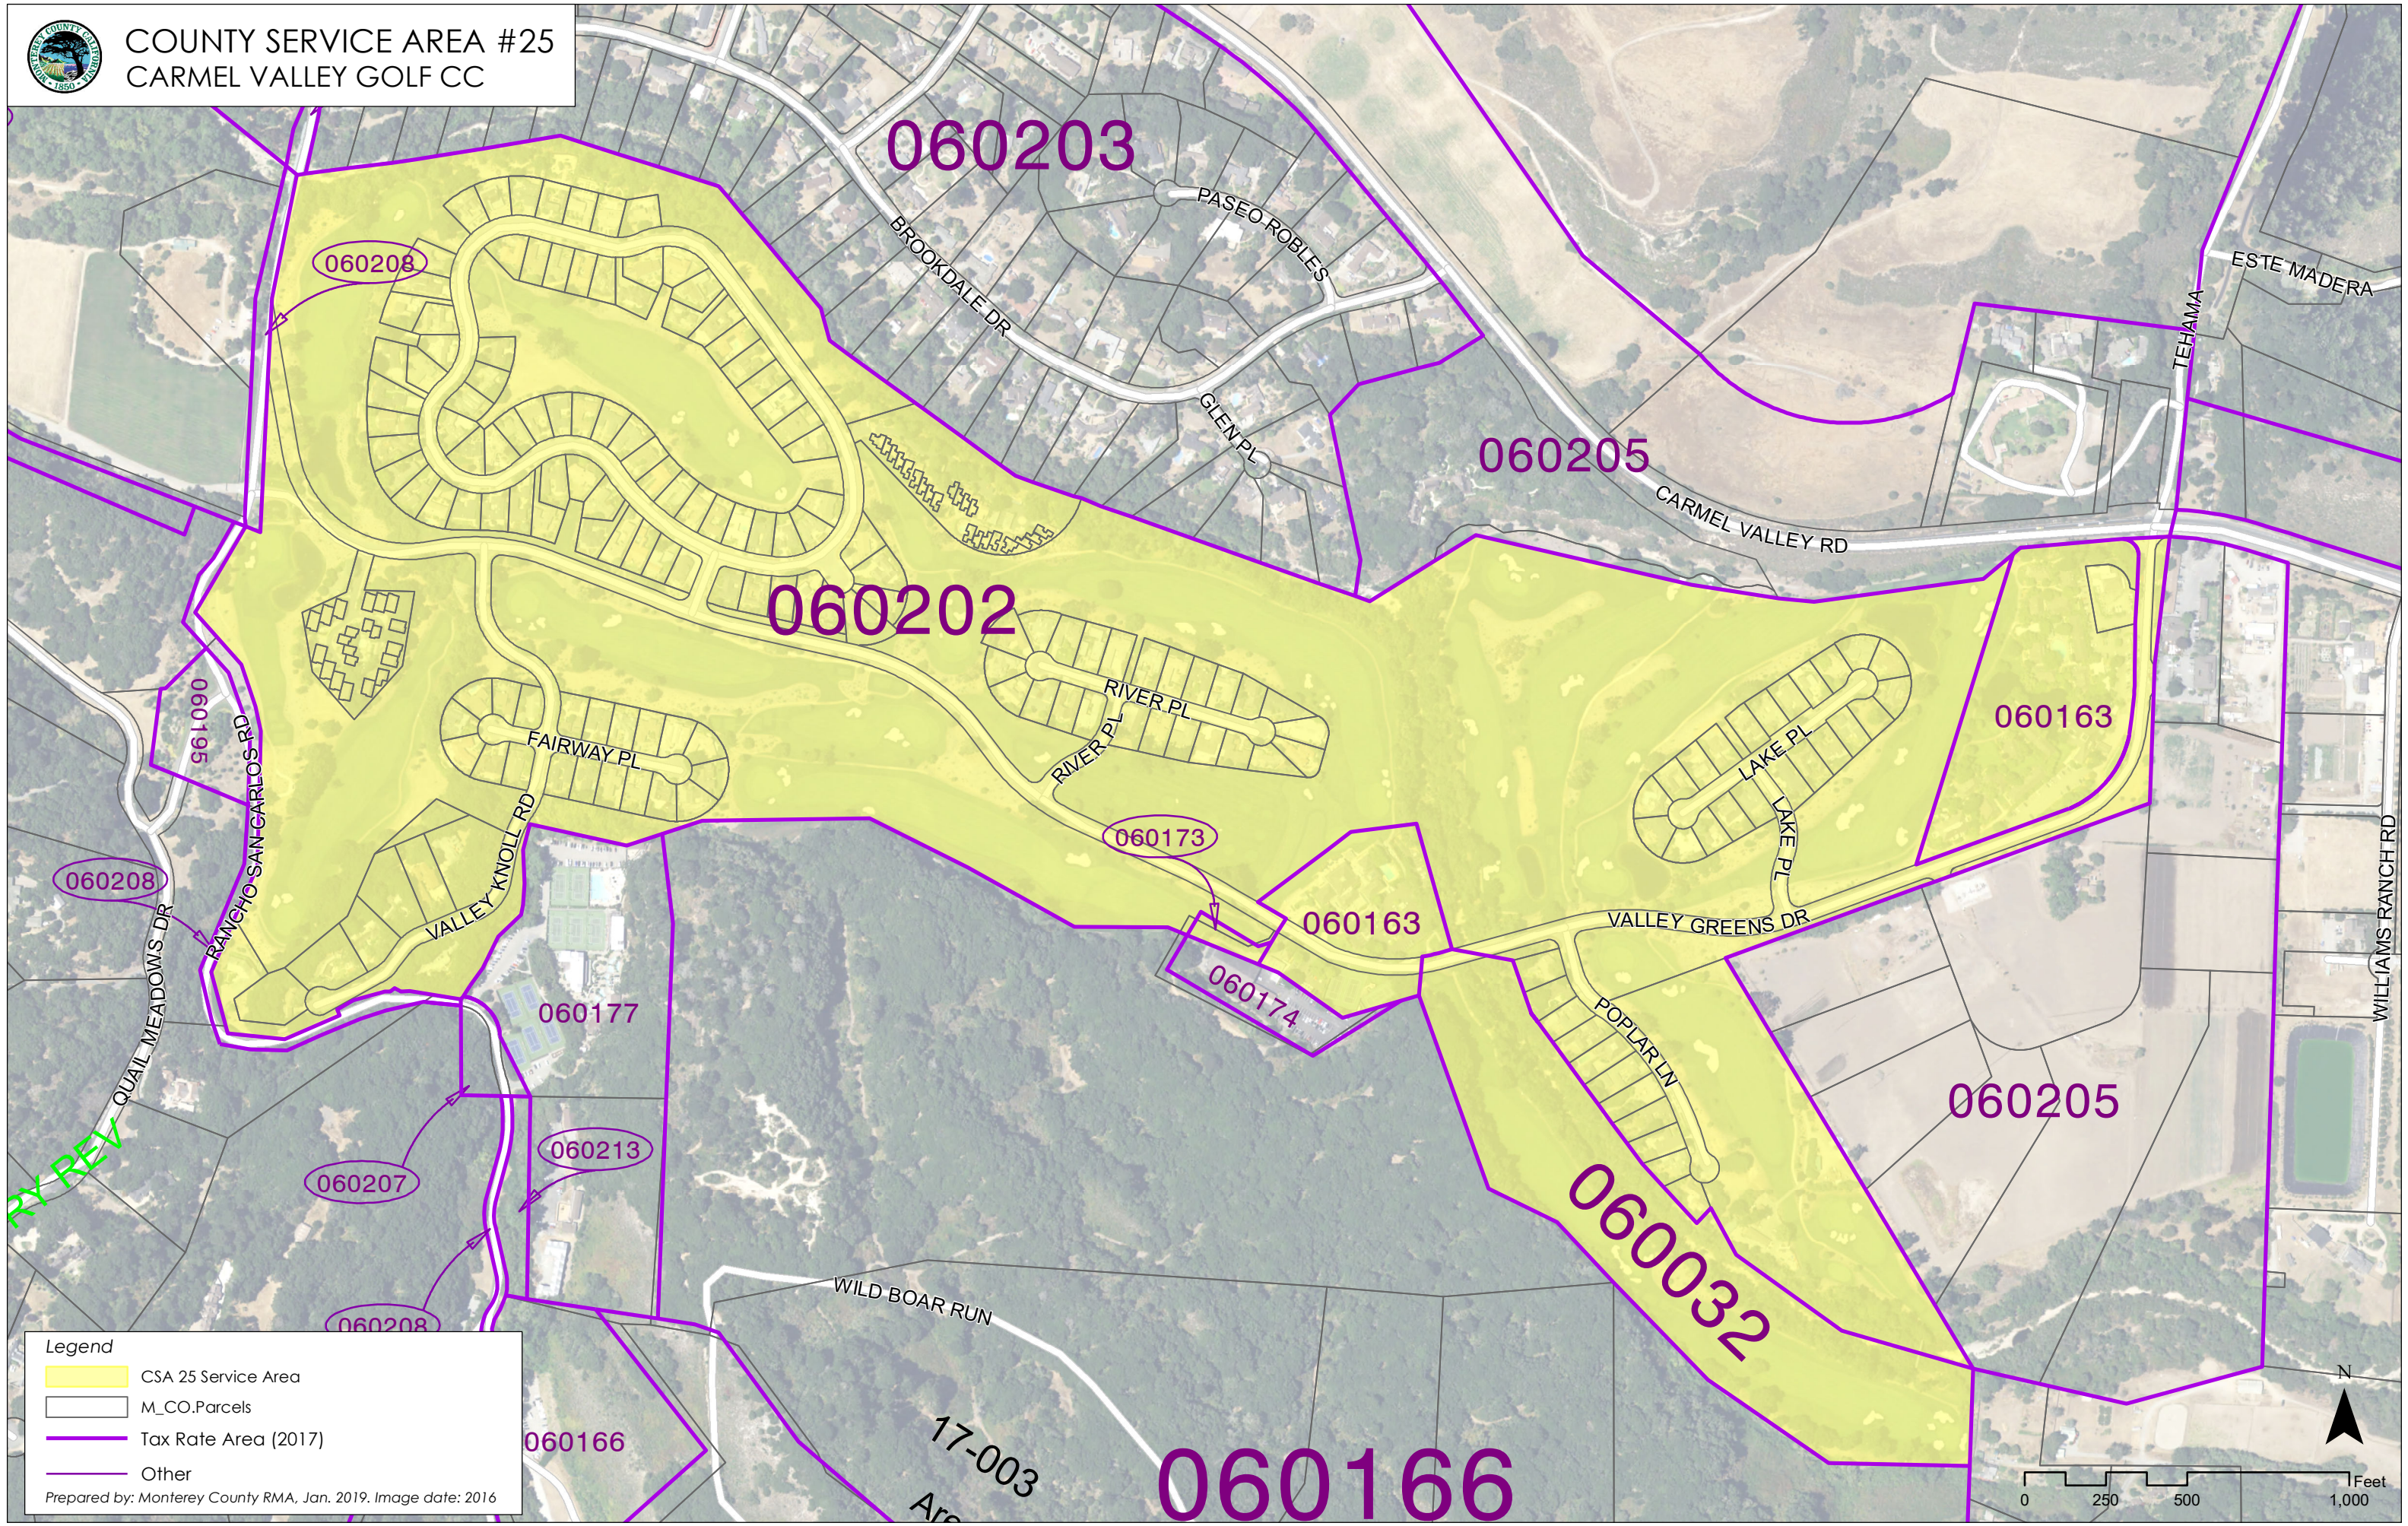

Attachment A

COUNTY SERVICE AREA #25
CARMEL VALLEY GOLF CC

Legend

- CSA 25 Service Area
- M_CO.Parcels
- Tax Rate Area (2017)
- Other

Prepared by: Monterey County RMA, Jan. 2019. Image date: 2016