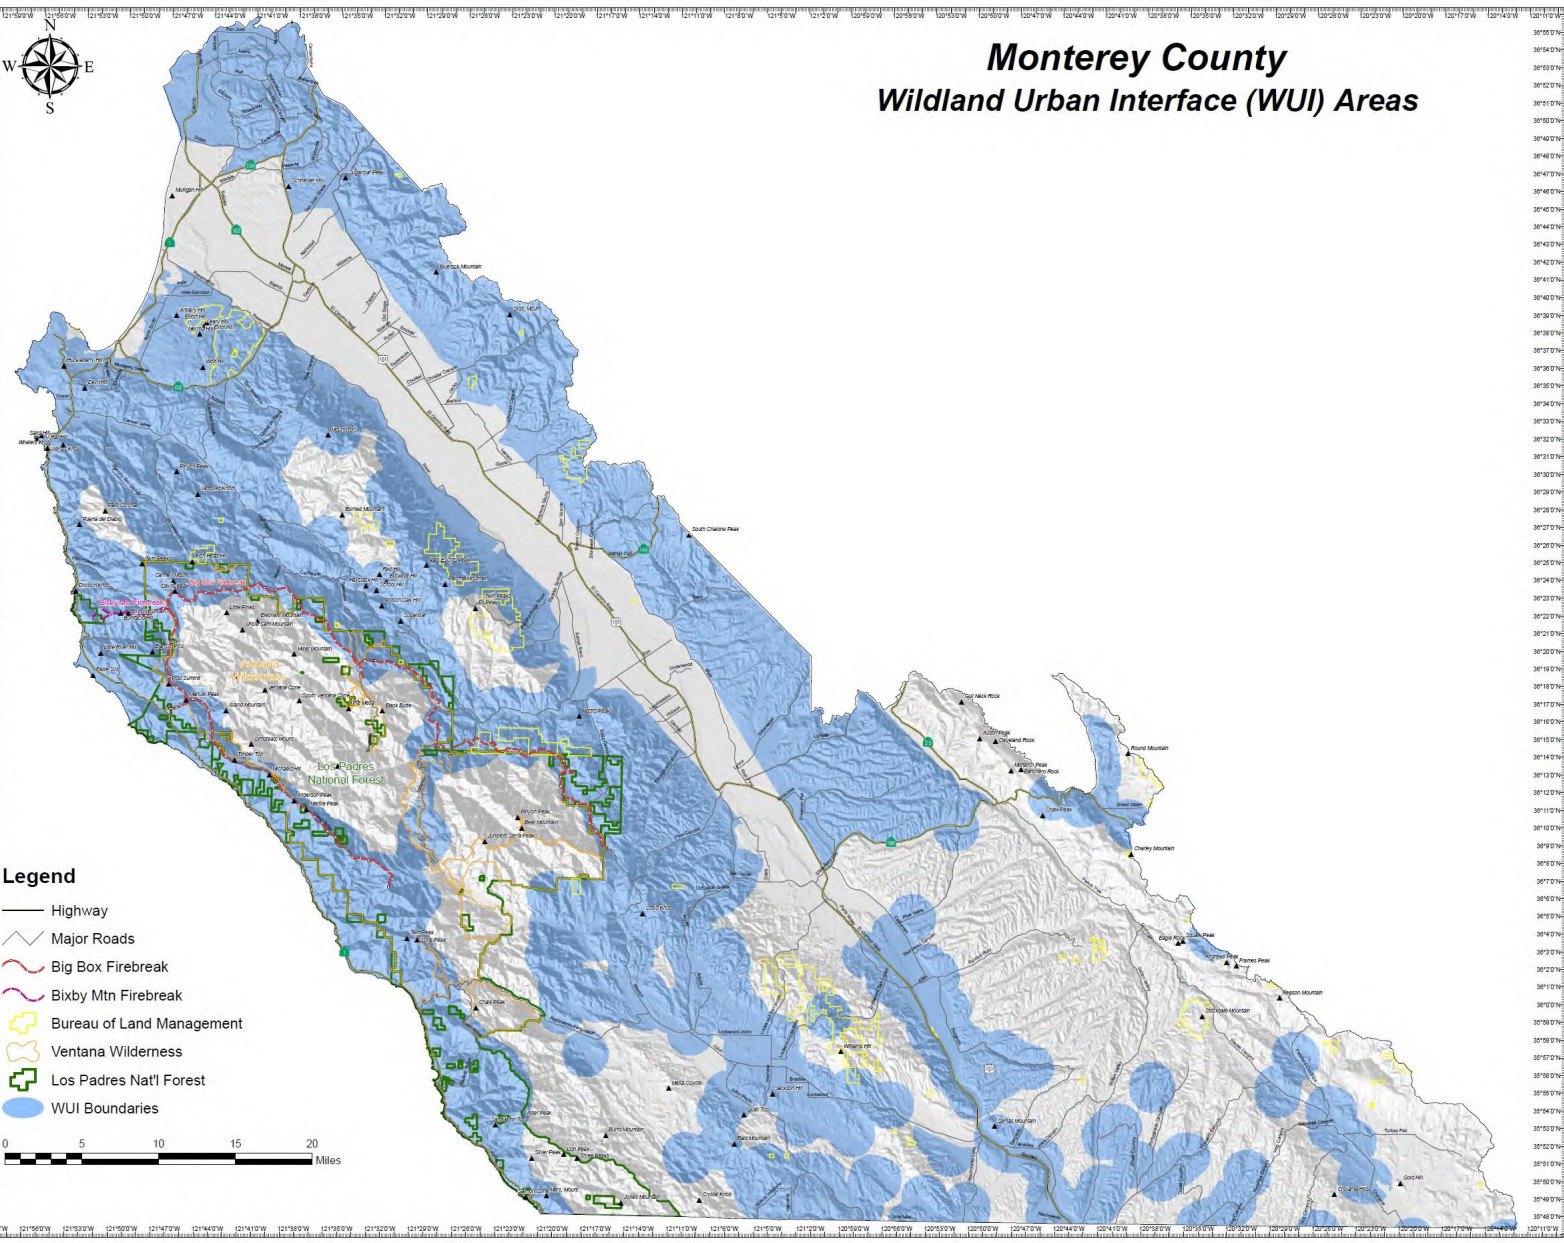

# Attachment C

This page intentionally left blank.

# Monterey County Wildland Urban Interface (WUI) Areas

- Legend**
- Highway
  - Major Roads
  - Big Box Firebreak
  - Bixby Mtn Firebreak
  - Bureau of Land Management
  - Ventana Wilderness
  - Los Padres Nat'l Forest
  - WUI Boundaries

Appendix  
B-7

Monterey County Community Wildfire Protection Plan  
**Wildland Urban Interface (WUI) Areas**