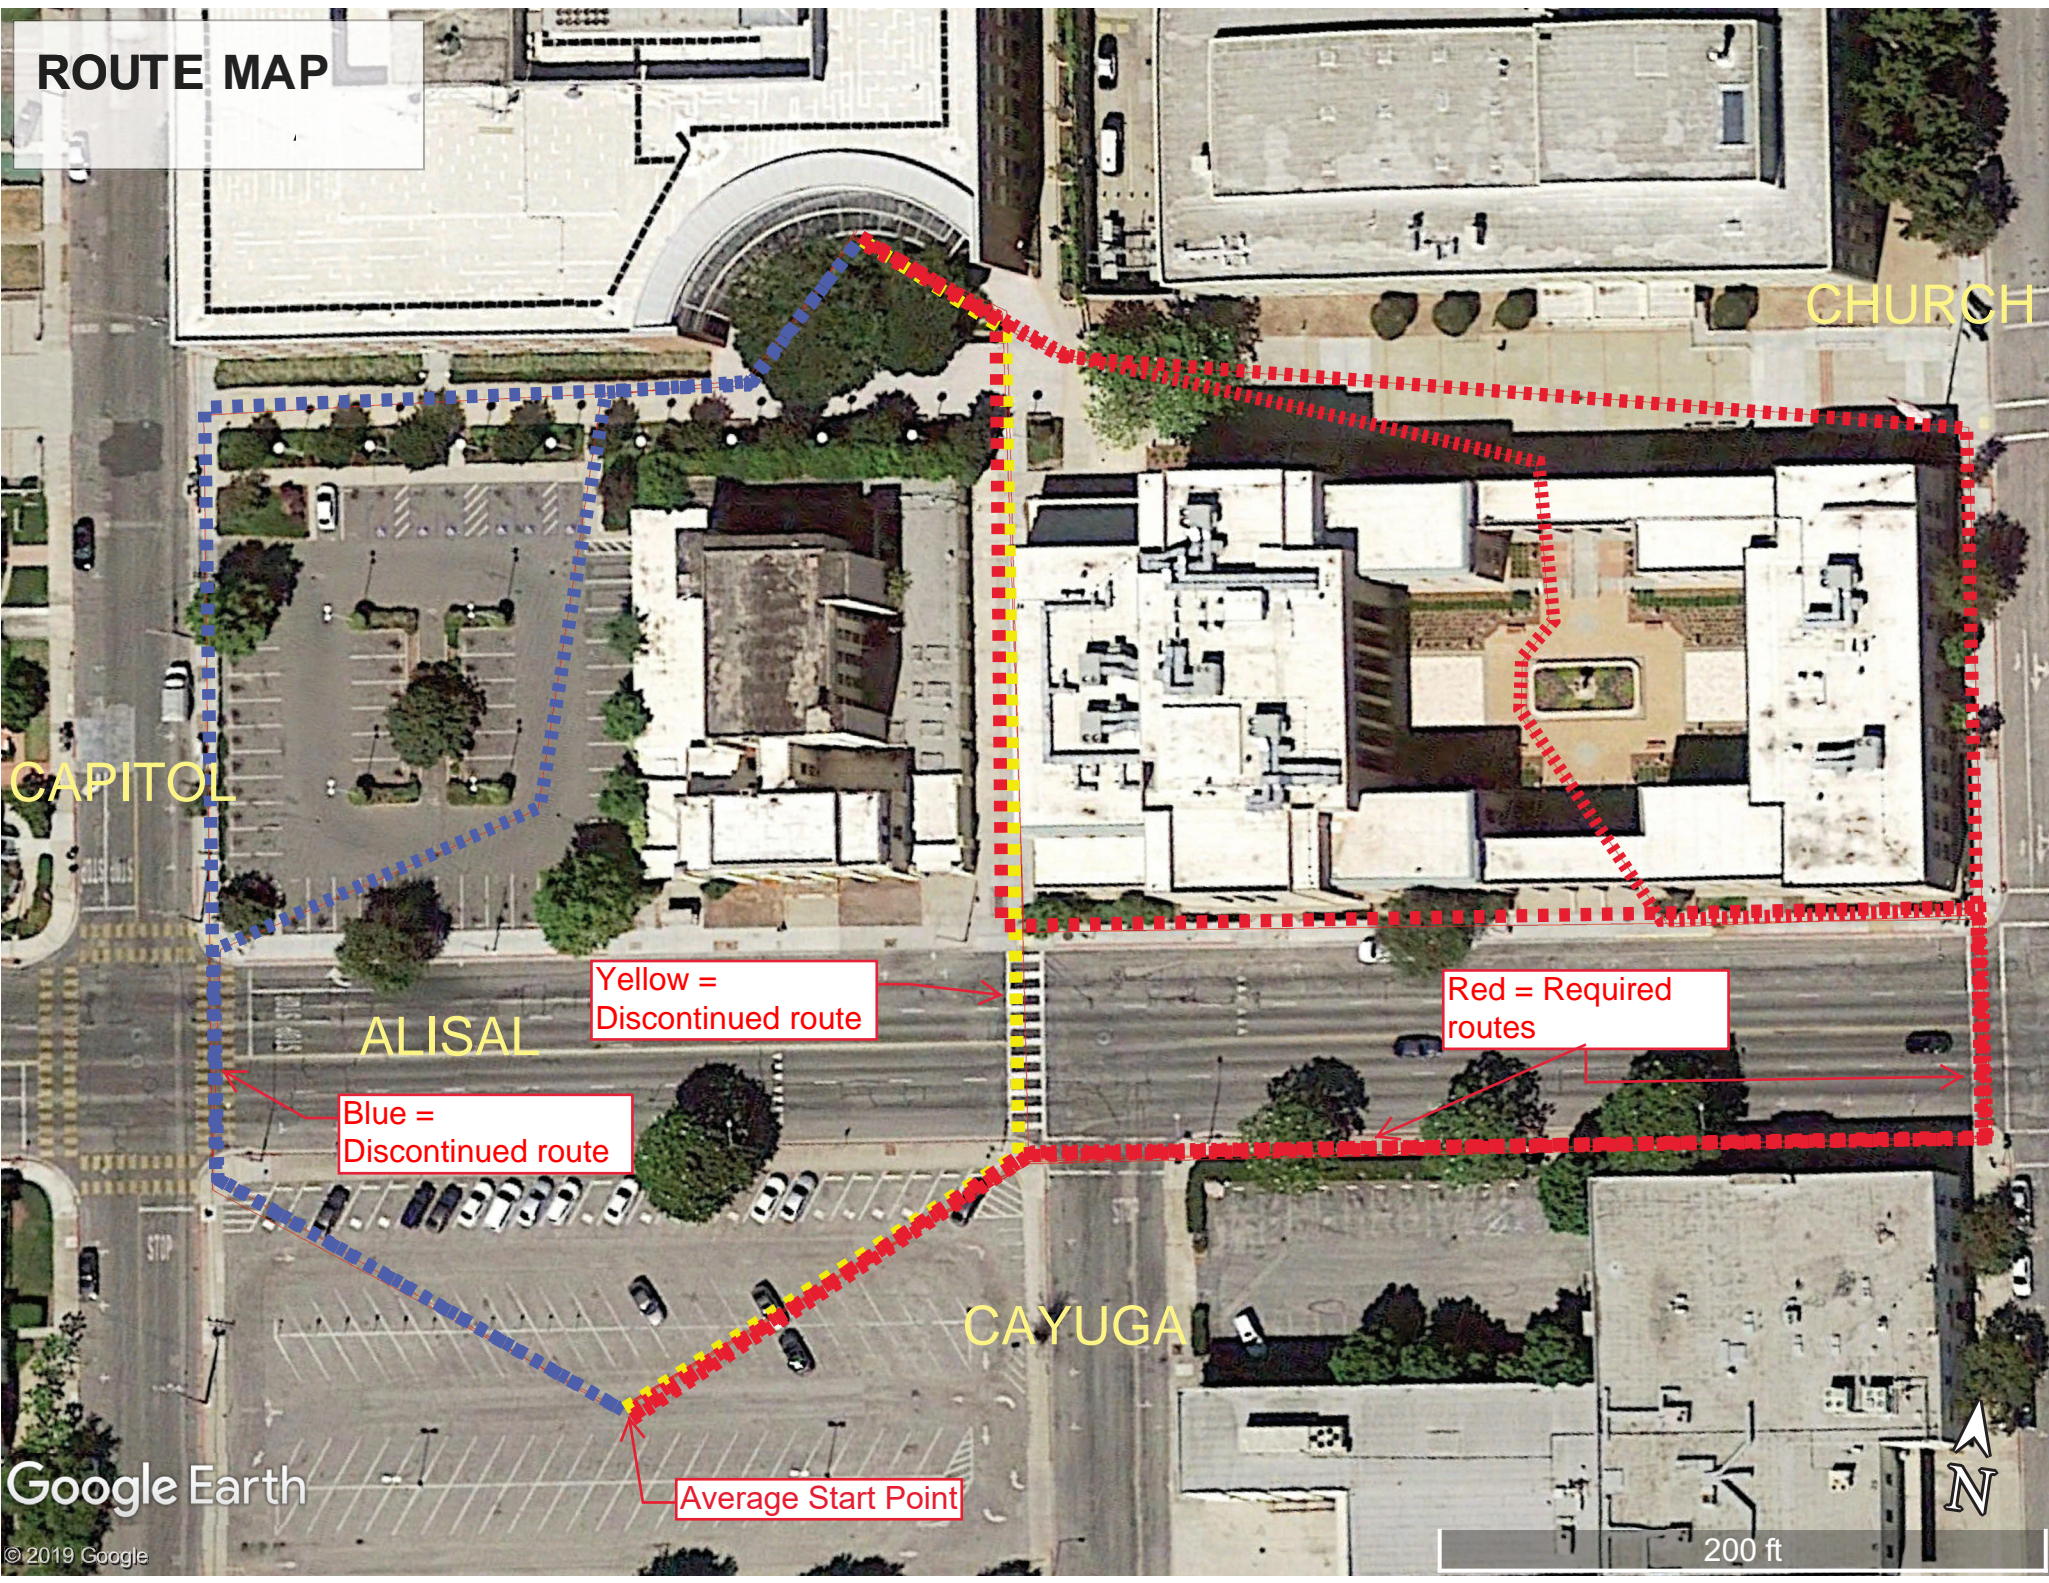

Attachment A

This page intentionally left blank.

ROUTE MAP

CAPITOL

CHURCH

ALISAL

CAYUGA

Yellow =
Discontinued route

Blue =
Discontinued route

Red = Required
routes

Average Start Point

Google Earth

© 2019 Google

200 ft

This page intentionally left blank.