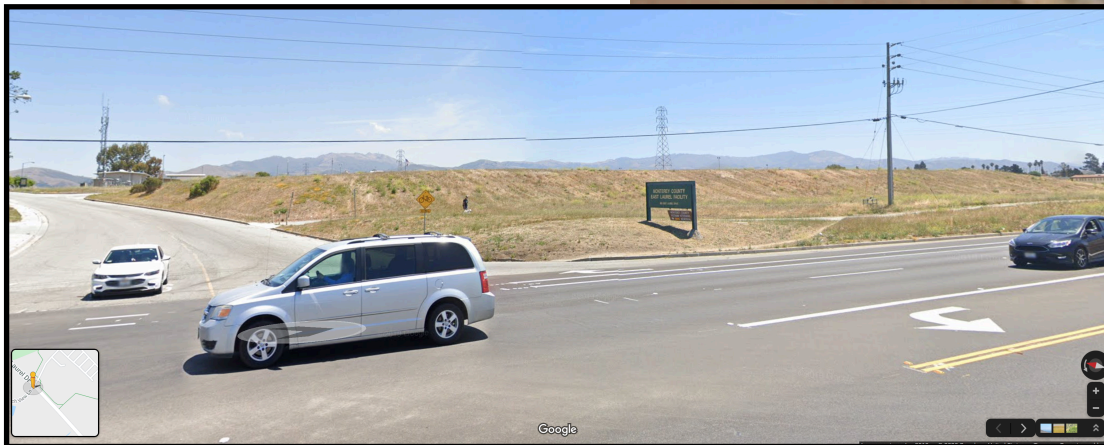

Attachment C

This page intentionally left blank.

Attachment C:

SITE PLAN - HOMELESS SHELTER /
PARTIAL FACILITIES YARD & PROPOSED
BMX AND SKATE PARK LOCATION

1.87 ACRES - HOMELESS SHELTER
SITE

0.58 Acres - APPROXIMATE SIZE OF
EXISTING NATIVIDAD CREEK BMX
SKATE PARK

1.38 ACRES - AREA OF AVAILABLE
LAND FOR DEVELOPMENT OF
BMX/SKATE PARK

STREET VIEW - E. LAUREL DRIVE TRAVELING SOUTH AT
INTERSECTION OF VETERANS WAY

This page intentionally left blank.