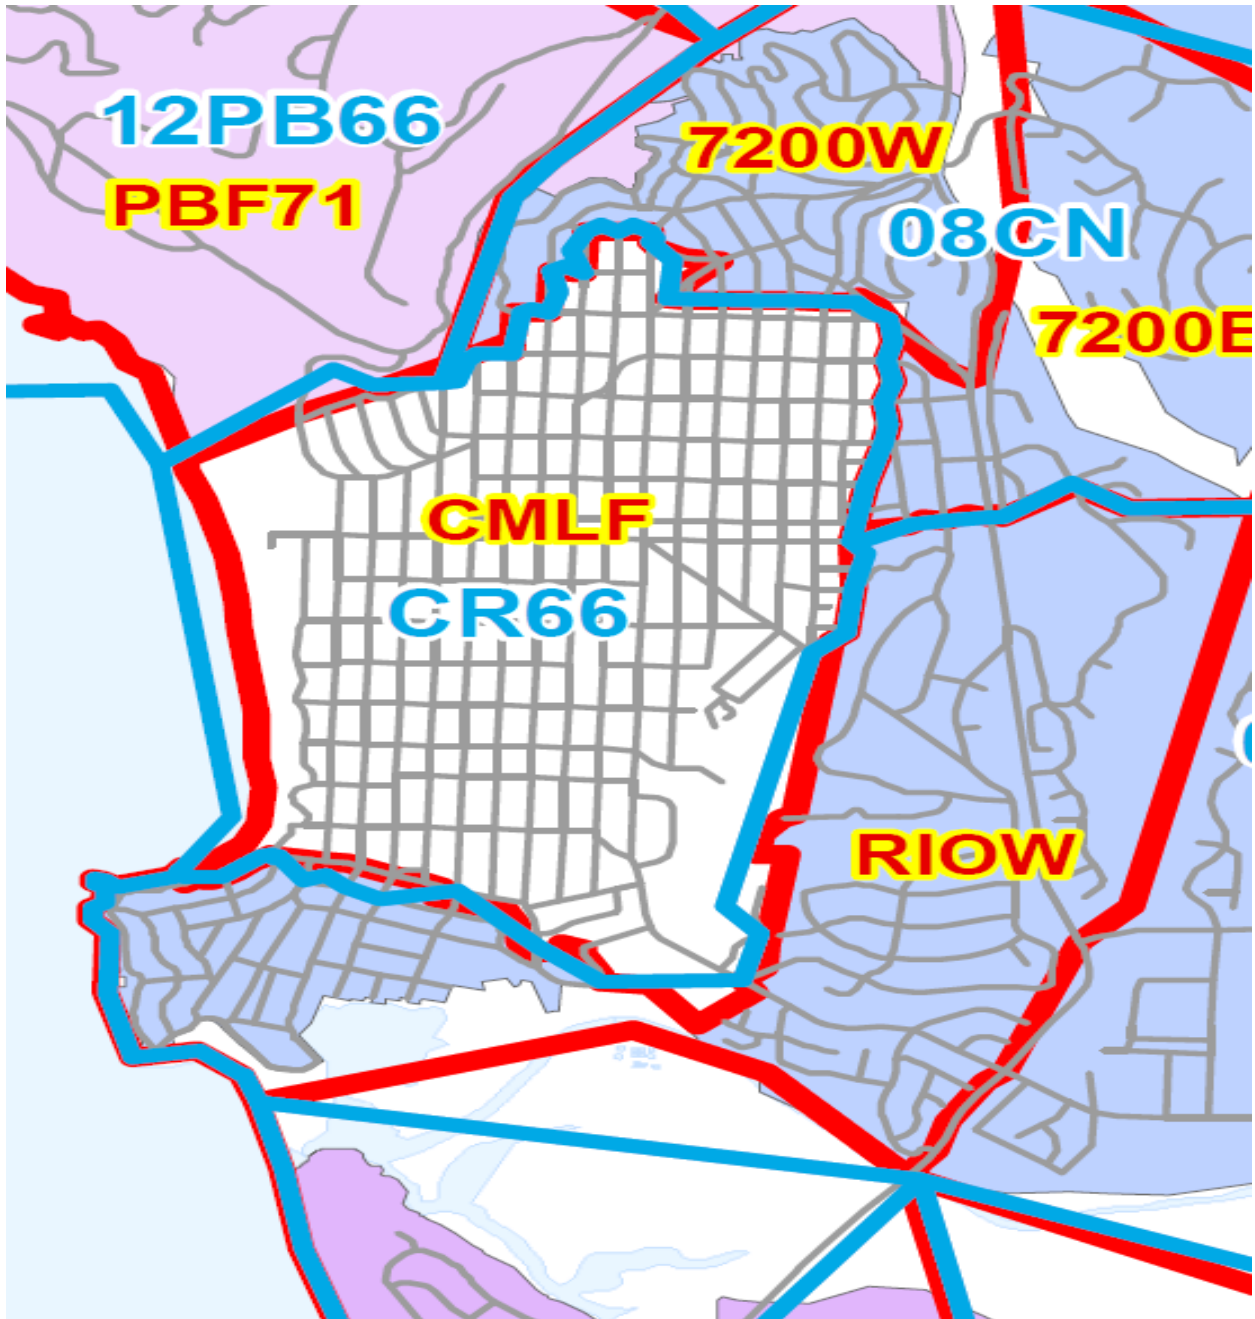

# Primary Service Area – Carmel-by-the-Sea

July 2012

Primary Service Area – City boundaries of Carmel-by-the-Sea and represented as 'CMLF'/'CR66'