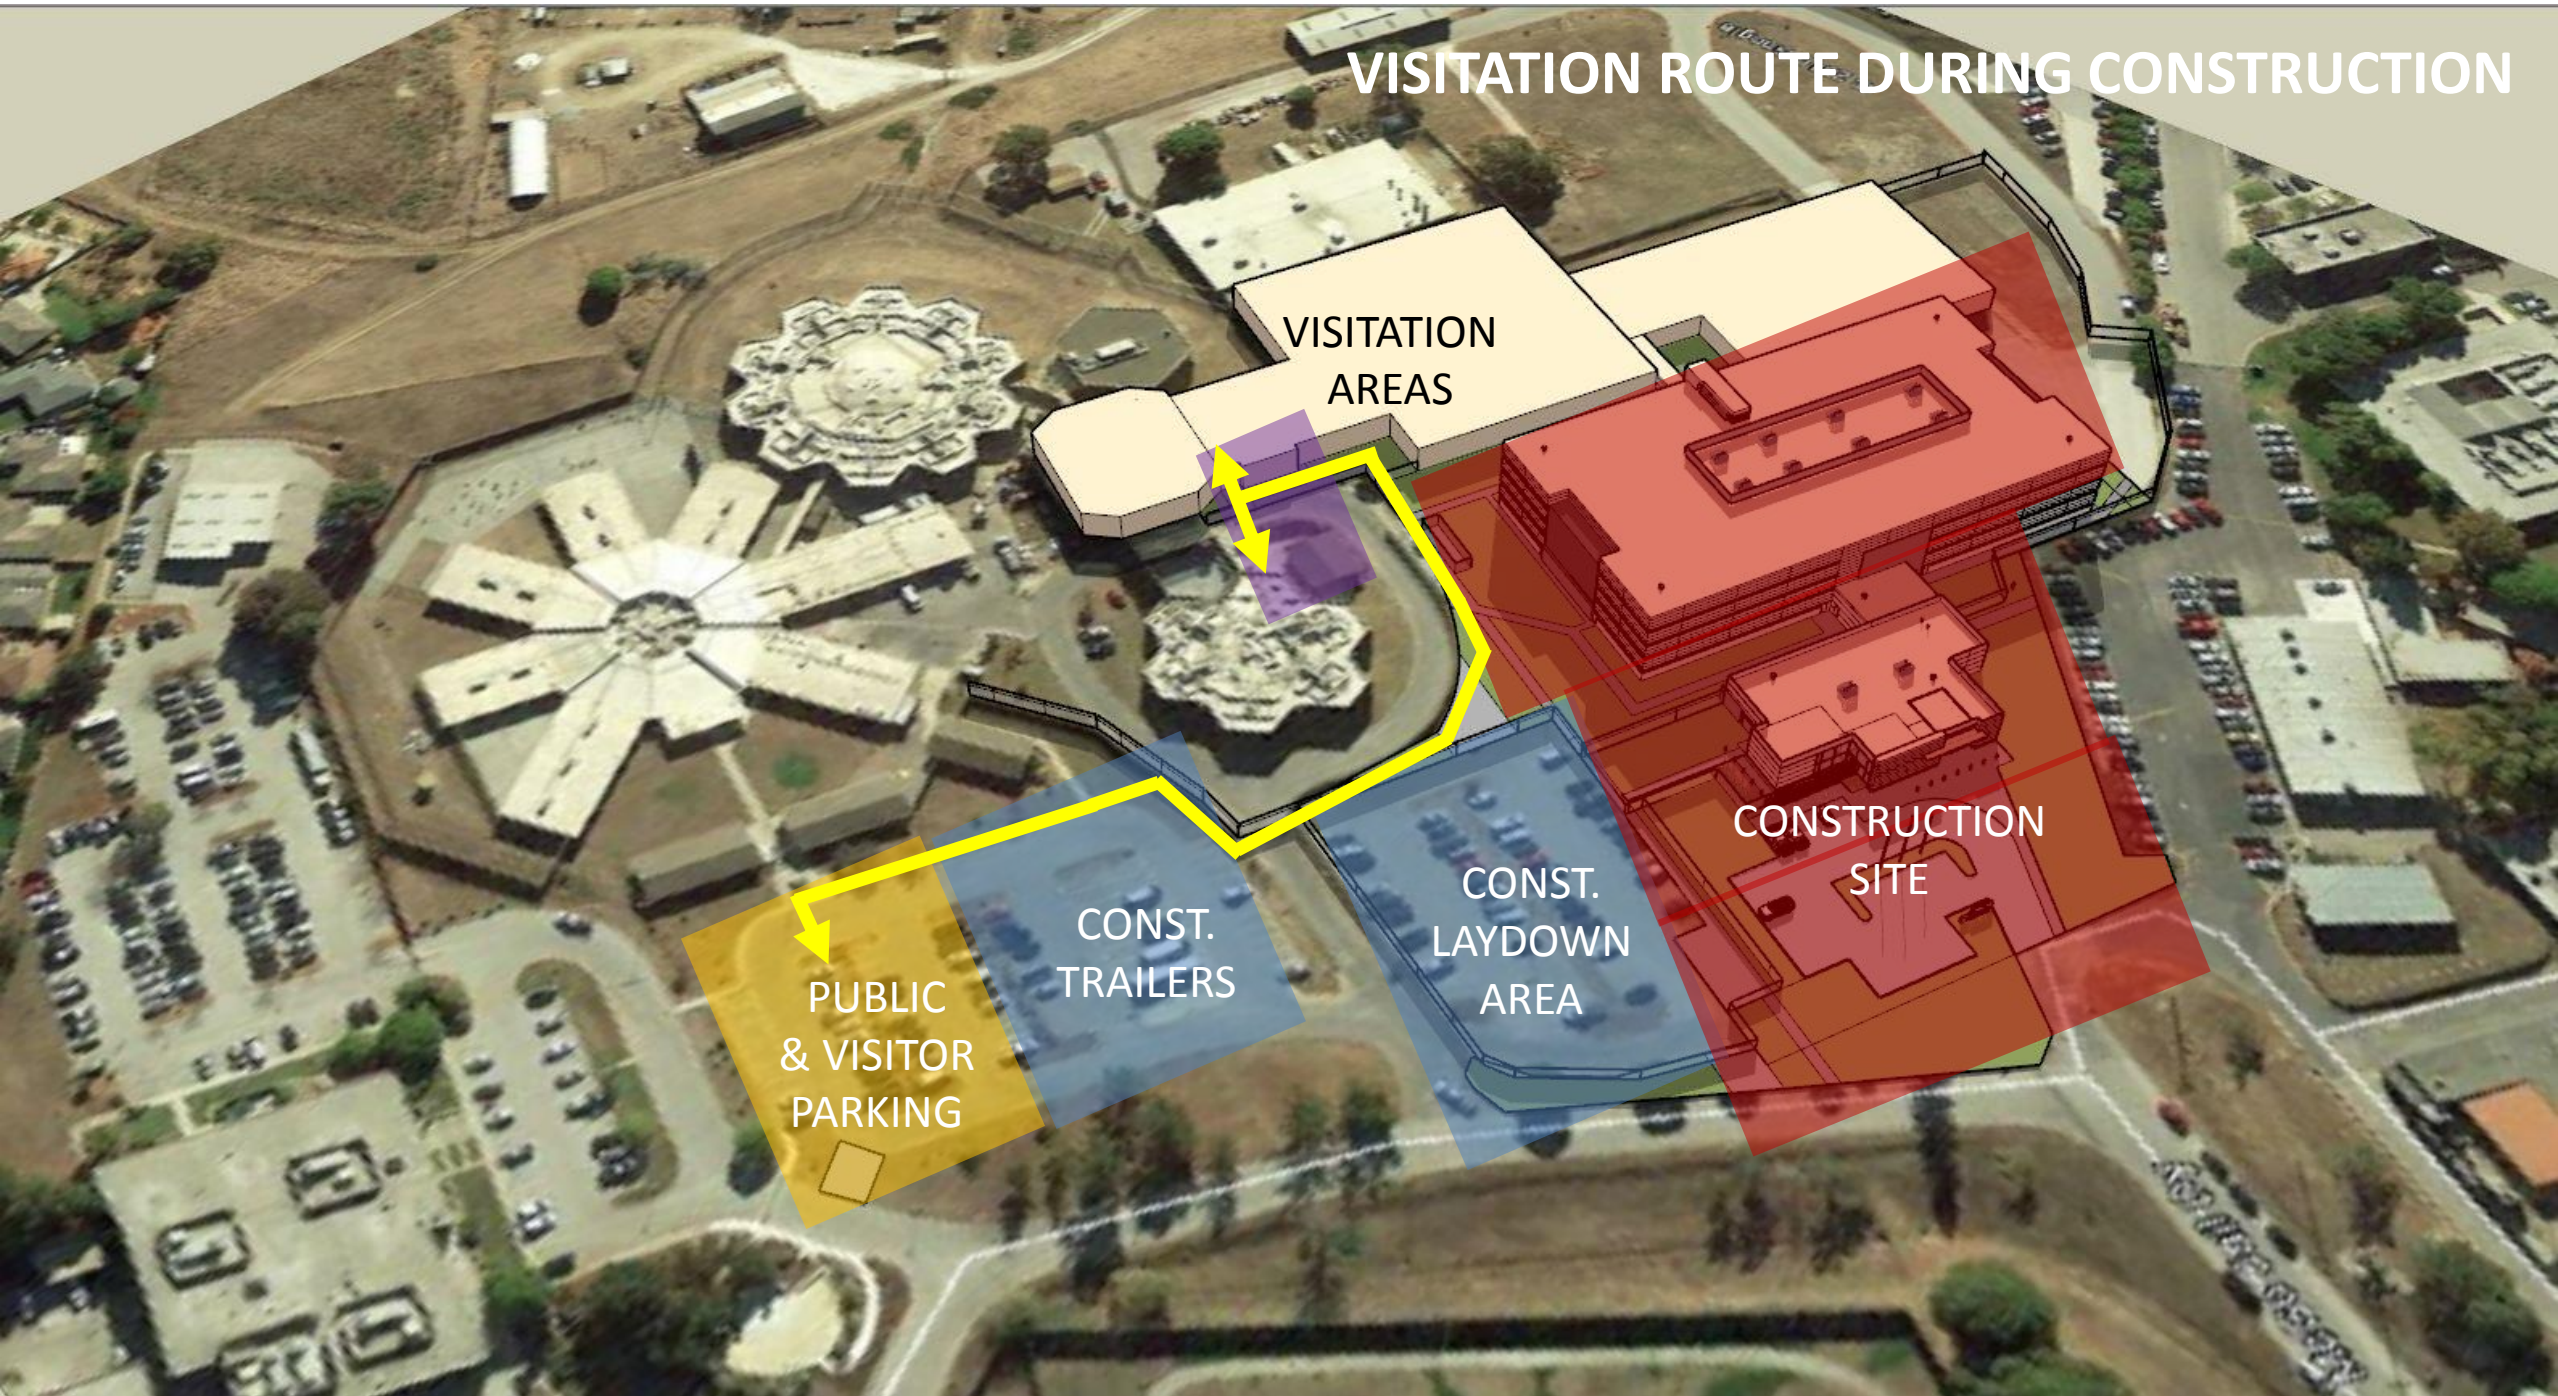

# JAIL HOUSING ADDITION VISITATION PLANS

Presented to:  
Board of Supervisors  
County of Monterey

MAY 9, 2017

# VISITATION ROUTE DURING CONSTRUCTION

**JAIL HOUSING ADDITION**  
**VISITATION PLANS**  
**MAY 9, 2017**

EXISTING  
VISITATION  
AREAS

**MONTEREY COUNTY JAIL**  
Lower Floor  
1410 NATIVIDAD, SALINAS CA  
DATE: 10/14/2016 10:57 AM

**JAIL HOUSING ADDITION**  
**VISITATION PLANS**  
MAY 9, 2017

**JAIL HOUSING ADDITION**  
**VISITATION PLANS**  
**MAY 9, 2017**

---

**VISITATION ROUTE AFTER CONSTRUCTION**

**JAIL HOUSING ADDITION**  
**VISITATION PLANS**  
**MAY 9, 2017**