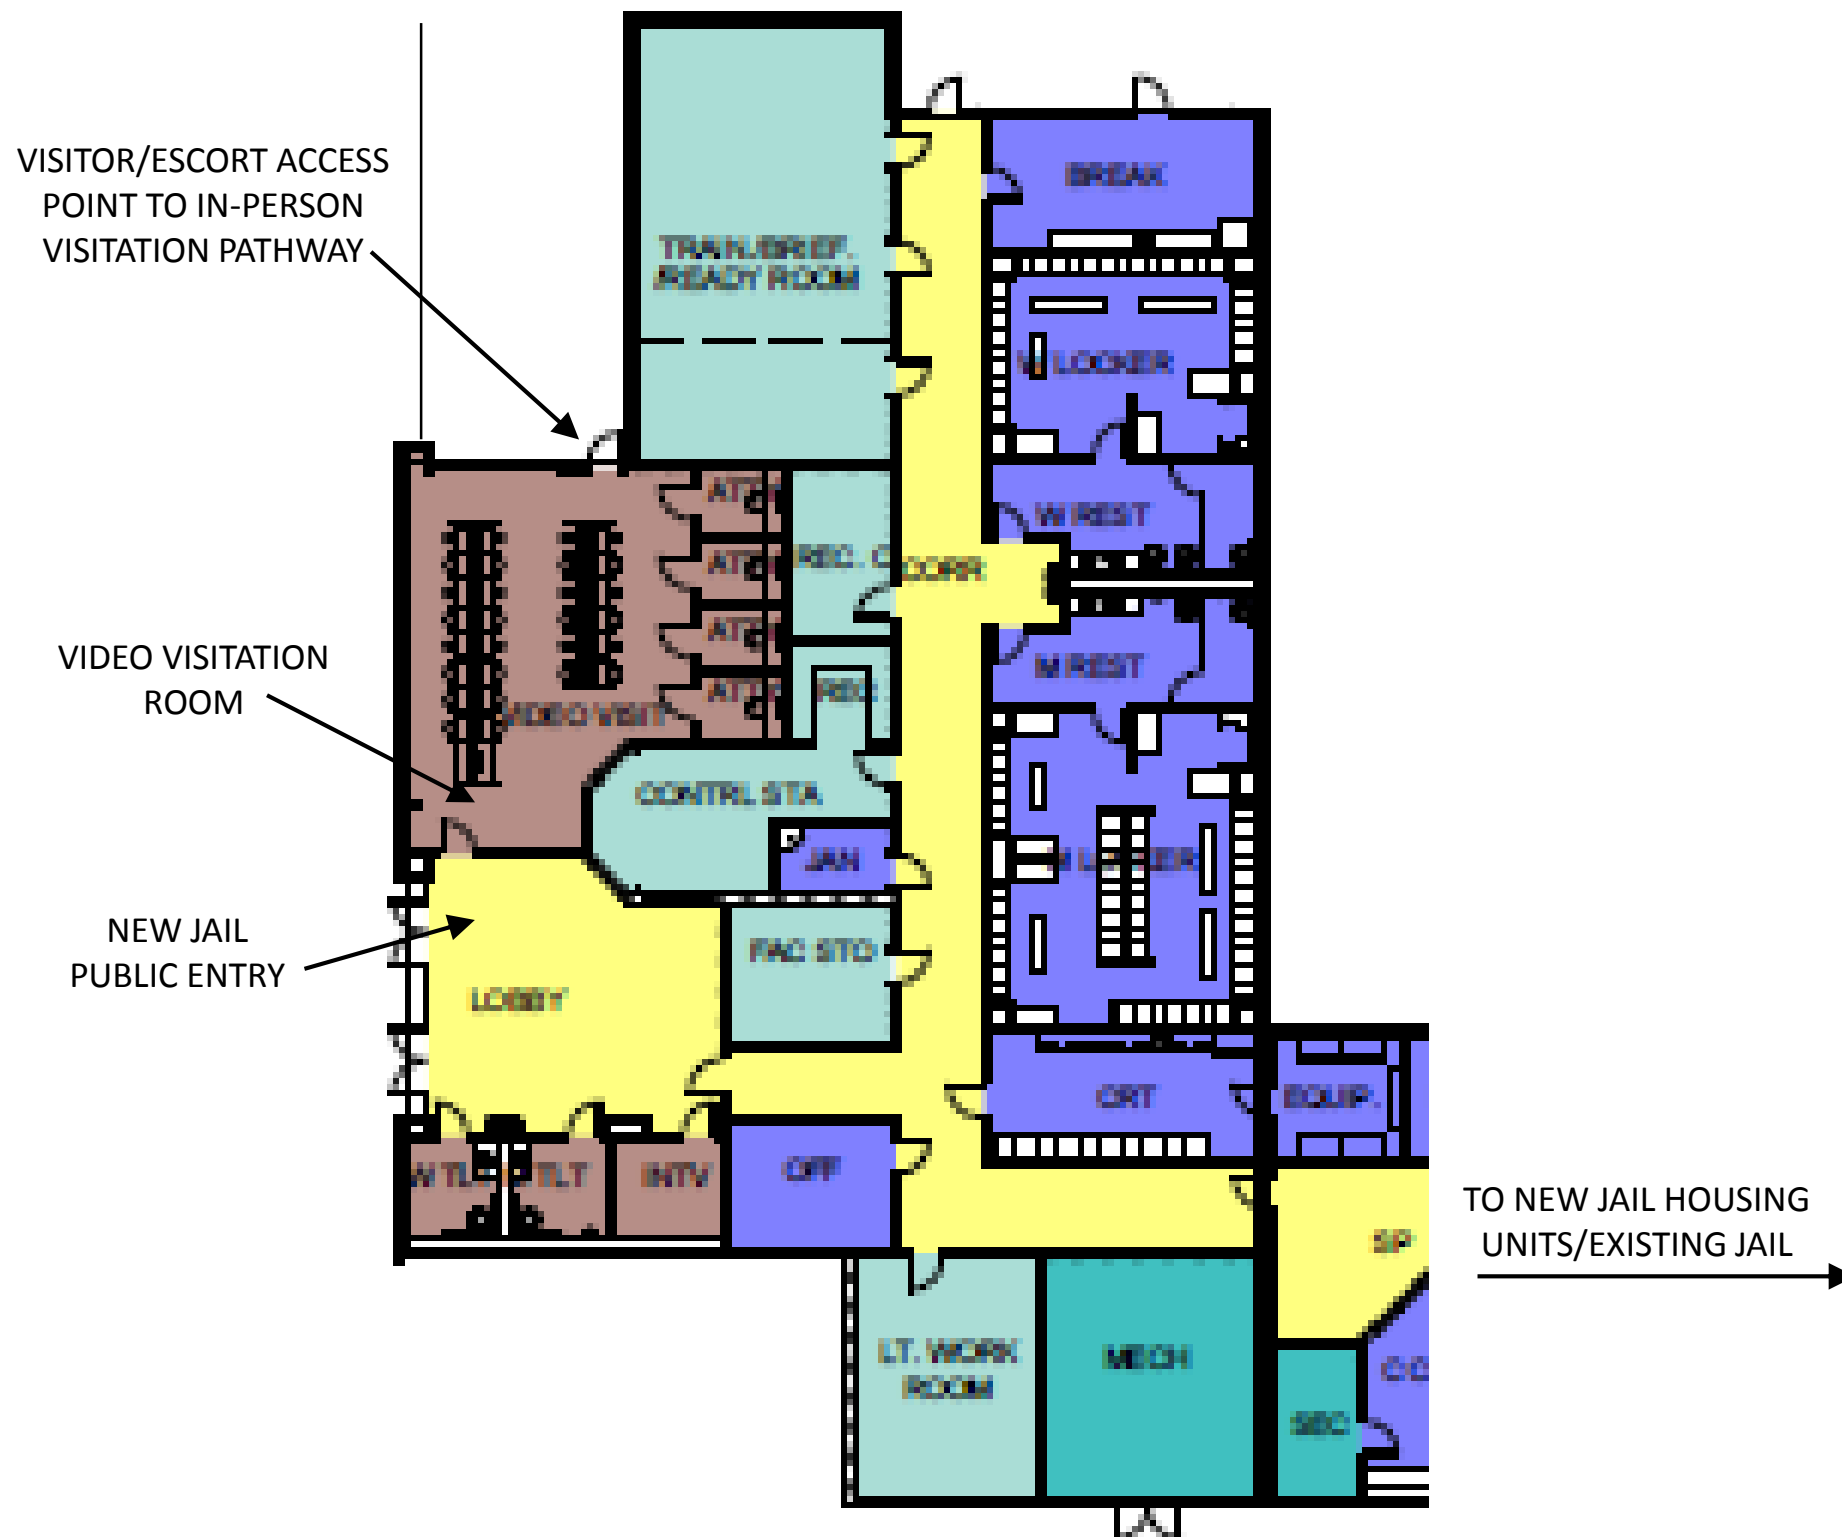

# VISITATION ROUTE DURING CONSTRUCTION

**JAIL HOUSING ADDITION**  
**VISITATION PLANS**  
**MAY 9, 2017**

EXISTING  
VISITATION  
AREAS

**MONTEREY COUNTY JAIL**  
Lower Floor  
1410 NATIVIDAD, SALINAS CA  
DATE: 10/14/2016 10:57 AM

**JAIL HOUSING ADDITION**  
**VISITATION PLANS**  
MAY 9, 2017

**JAIL HOUSING ADDITION**  
**VISITATION PLANS**  
**MAY 9, 2017**

---

**VISITATION ROUTE AFTER CONSTRUCTION**

**JAIL HOUSING ADDITION**  
**VISITATION PLANS**  
**MAY 9, 2017**

1 HOUSING FLOOR PLAN - LEVEL 1  
SCALE 1/8" = 1'-0"

2 HOUSING FLOOR PLAN - LEVEL 1 TIER  
SCALE 1/8" = 1'-0"

**JAIL HOUSING ADDITION**  
**VISITATION PLANS**  
 MAY 9, 2017

JAIL ADDITION – ADMINISTRATION WING

**JAIL HOUSING ADDITION**  
**VISITATION PLANS**  
**MAY 9, 2017**

TYPICAL INMATE VIDEO VISITATION STATIONS

TYPICAL DIRECT CONTACT VISITATION ROOM

TYPICAL NEW HOUSING UNIT

**JAIL HOUSING ADDITION**  
**VISITATION PLANS**  
 MAY 9, 2017