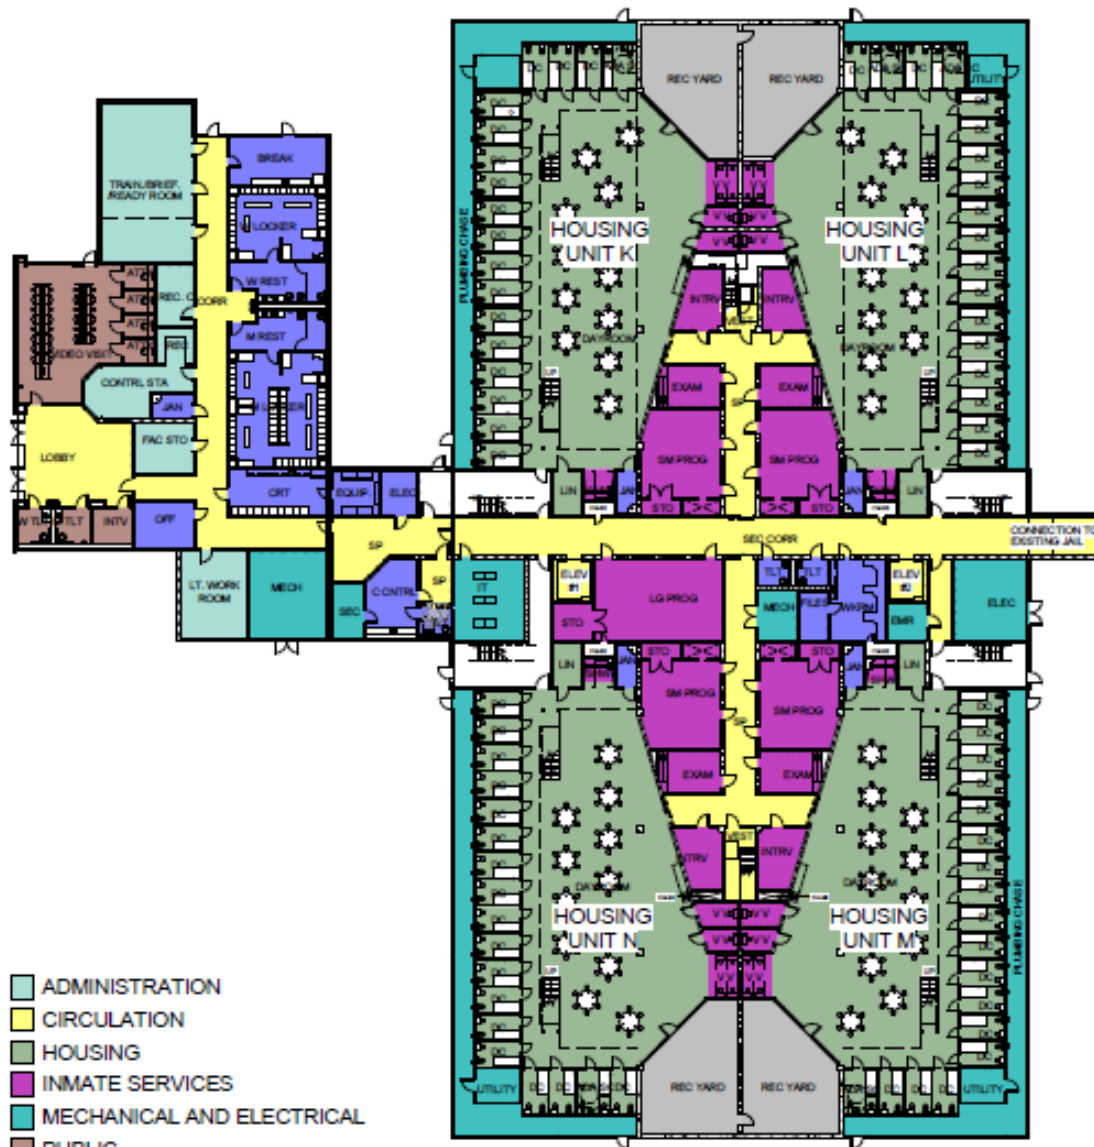

# VISITATION ROUTE DURING CONSTRUCTION

**JAIL HOUSING ADDITION**  
**VISITATION PLANS**  
**MAY 9, 2017**

EXISTING  
VISITATION  
AREAS

**MONTEREY COUNTY JAIL**  
Lower Floor  
1410 NATIVIDAD, SALINAS CA  
DATE: 10/14/2016 10:57 AM

**JAIL HOUSING ADDITION**  
**VISITATION PLANS**  
MAY 9, 2017

**JAIL HOUSING ADDITION**  
**VISITATION PLANS**  
**MAY 9, 2017**

---

**VISITATION ROUTE AFTER CONSTRUCTION**

**JAIL HOUSING ADDITION**  
**VISITATION PLANS**  
**MAY 9, 2017**

1 HOUSING FLOOR PLAN - LEVEL 1  
SCALE 1/8" = 1'-0"

2 HOUSING FLOOR PLAN - LEVEL 1 TIER  
SCALE 1/8" = 1'-0"

**JAIL HOUSING ADDITION**  
**VISITATION PLANS**  
 MAY 9, 2017

JAIL ADDITION – ADMINISTRATION WING

**JAIL HOUSING ADDITION**  
**VISITATION PLANS**  
**MAY 9, 2017**

TYPICAL INMATE VIDEO VISITATION STATIONS

TYPICAL DIRECT CONTACT VISITATION ROOM

TYPICAL NEW HOUSING UNIT

**JAIL HOUSING ADDITION**  
**VISITATION PLANS**  
 MAY 9, 2017