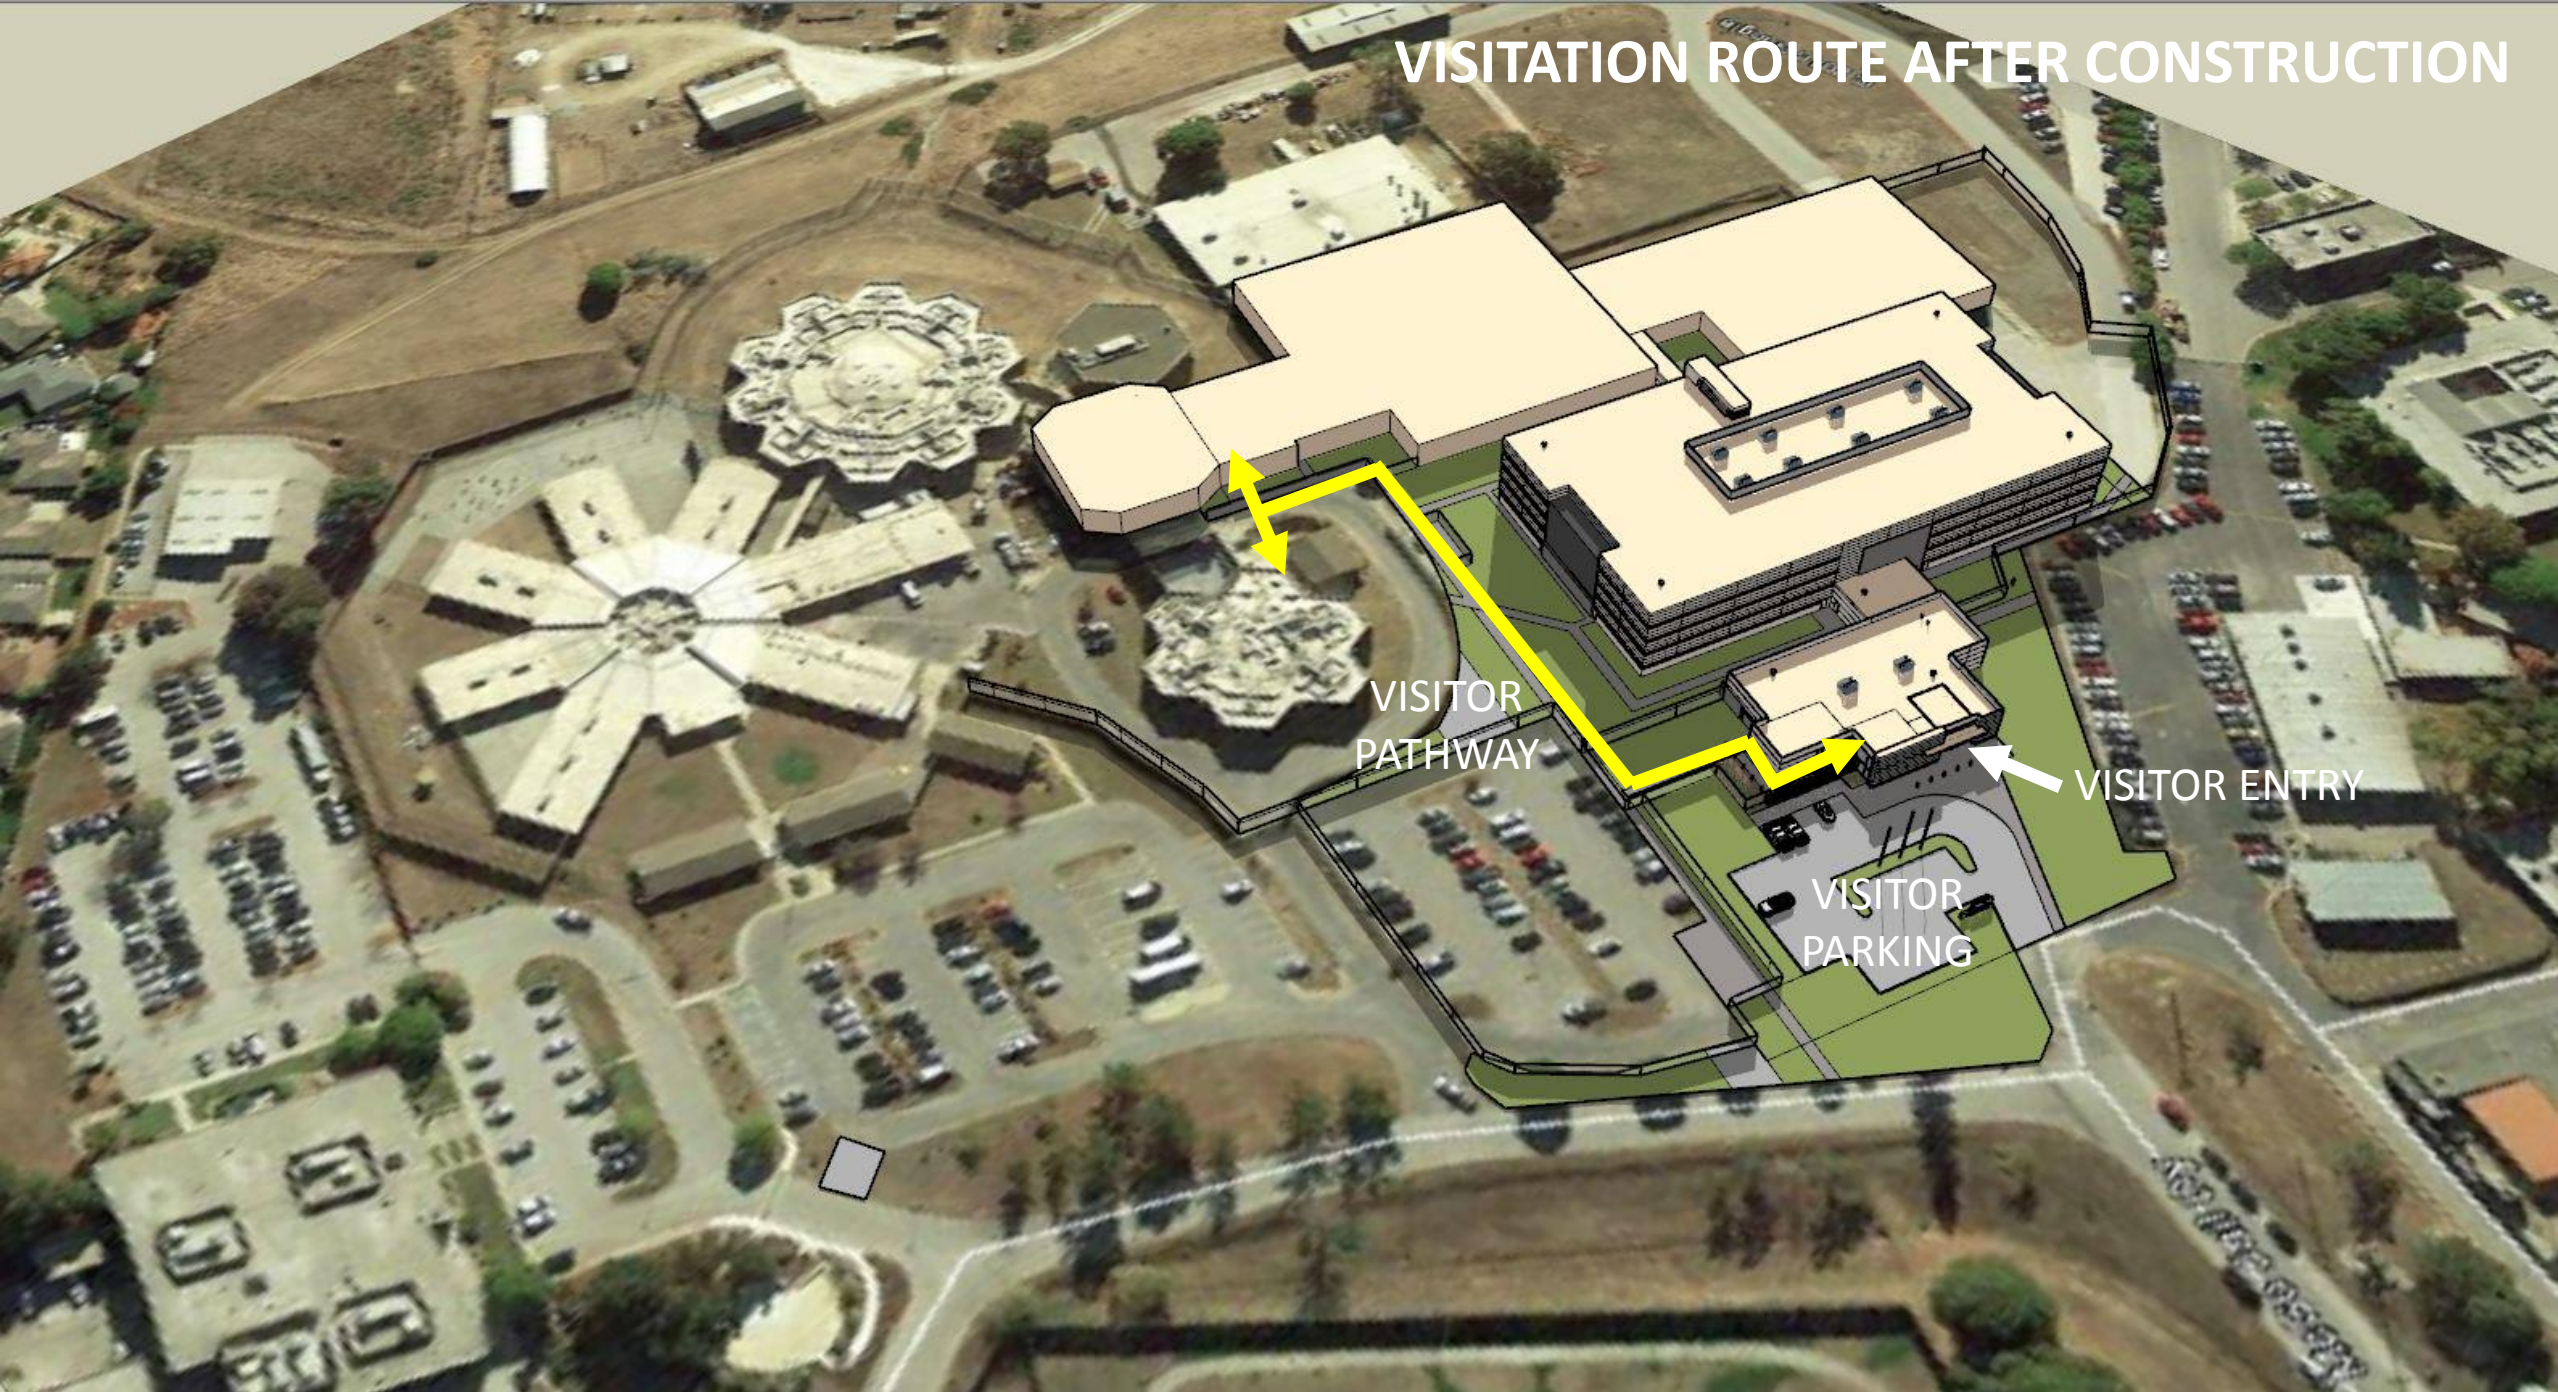

# JAIL HOUSING ADDITION VISITATION PLANS

Presented to:  
Board of Supervisors  
County of Monterey

MAY 9, 2017

# VISITATION ROUTE DURING CONSTRUCTION

**JAIL HOUSING ADDITION**  
**VISITATION PLANS**  
**MAY 9, 2017**

EXISTING  
VISITATION  
AREAS

**MONTEREY COUNTY JAIL**  
Lower Floor  
1410 NATIVIDAD, SALINAS CA  
DATE: 10/14/2016 10:57 AM

**JAIL HOUSING ADDITION**  
**VISITATION PLANS**  
MAY 9, 2017

**JAIL HOUSING ADDITION**  
**VISITATION PLANS**  
**MAY 9, 2017**

---

**VISITATION ROUTE AFTER CONSTRUCTION**

**JAIL HOUSING ADDITION**  
**VISITATION PLANS**  
**MAY 9, 2017**