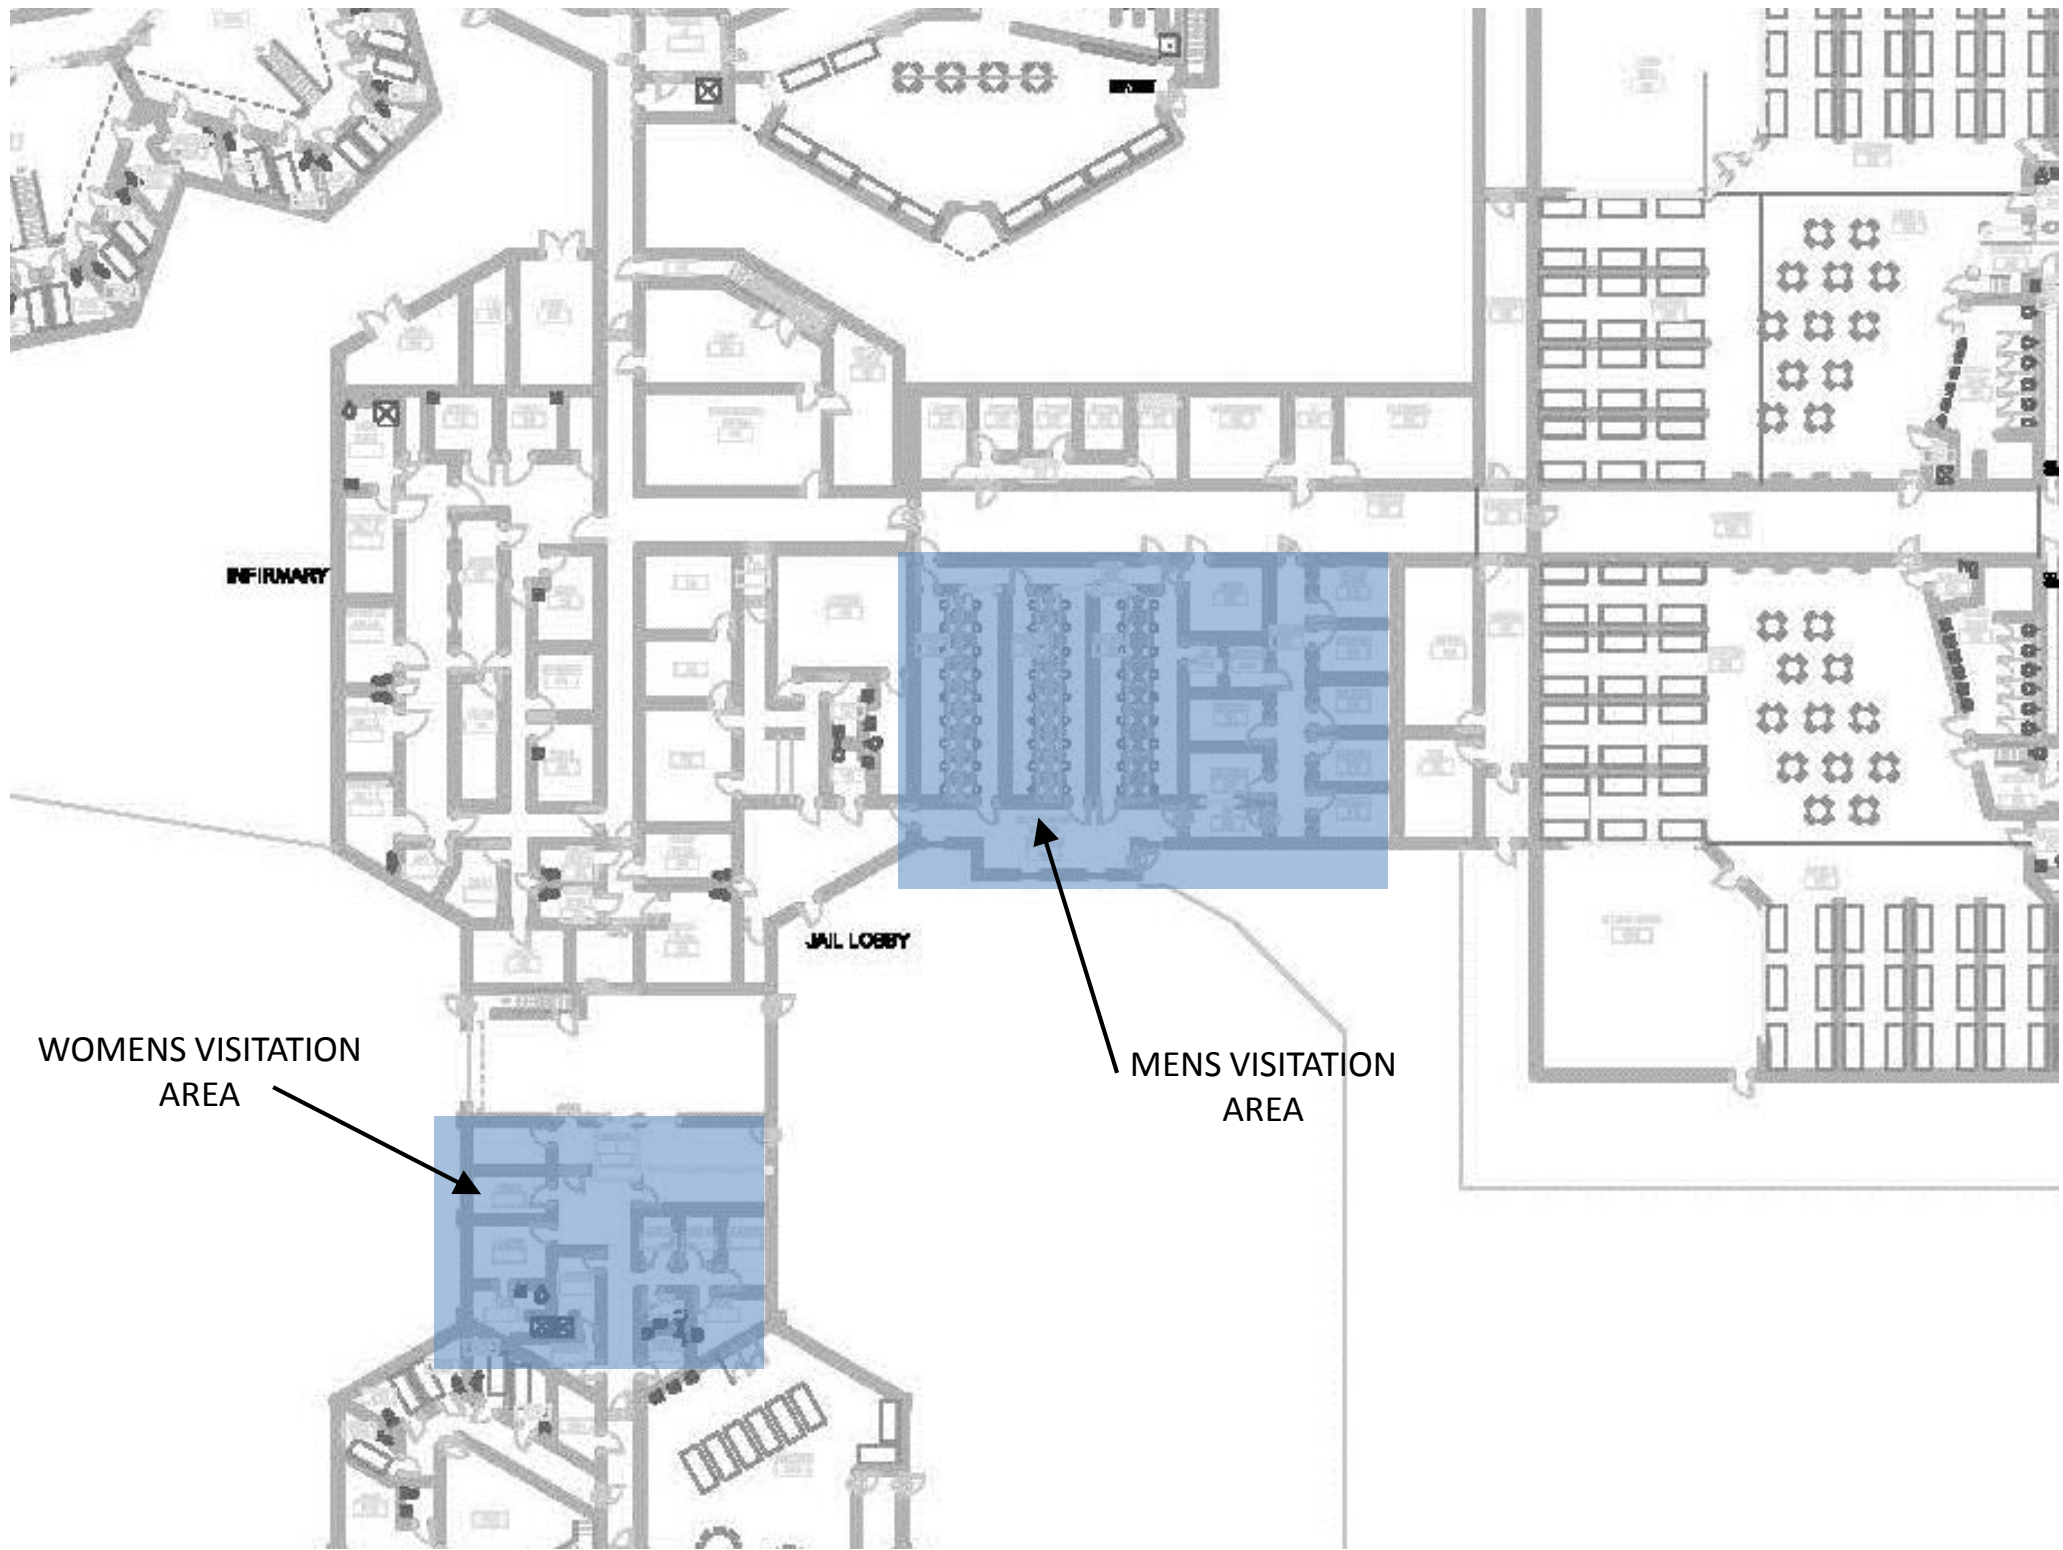

# VISITATION ROUTE DURING CONSTRUCTION

**JAIL HOUSING ADDITION**  
**VISITATION PLANS**  
**MAY 9, 2017**

EXISTING  
VISITATION  
AREAS

**MONTEREY COUNTY JAIL**  
Lower Floor  
1410 NATIVIDAD, SALINAS CA  
DATE: 10/14/2016 10:57 AM

**JAIL HOUSING ADDITION**  
**VISITATION PLANS**  
MAY 9, 2017

**JAIL HOUSING ADDITION**  
**VISITATION PLANS**  
**MAY 9, 2017**

---

**VISITATION ROUTE AFTER CONSTRUCTION**

**JAIL HOUSING ADDITION**  
**VISITATION PLANS**  
**MAY 9, 2017**

1 HOUSING FLOOR PLAN - LEVEL 1  
SCALE 1/8" = 1'-0"

2 HOUSING FLOOR PLAN - LEVEL 1 TIER  
SCALE 1/8" = 1'-0"

**JAIL HOUSING ADDITION**  
**VISITATION PLANS**  
 MAY 9, 2017

JAIL ADDITION – ADMINISTRATION WING

**JAIL HOUSING ADDITION**  
**VISITATION PLANS**  
**MAY 9, 2017**

TYPICAL INMATE VIDEO VISITATION STATIONS

TYPICAL DIRECT CONTACT VISITATION ROOM

TYPICAL NEW HOUSING UNIT

**JAIL HOUSING ADDITION**  
**VISITATION PLANS**  
 MAY 9, 2017