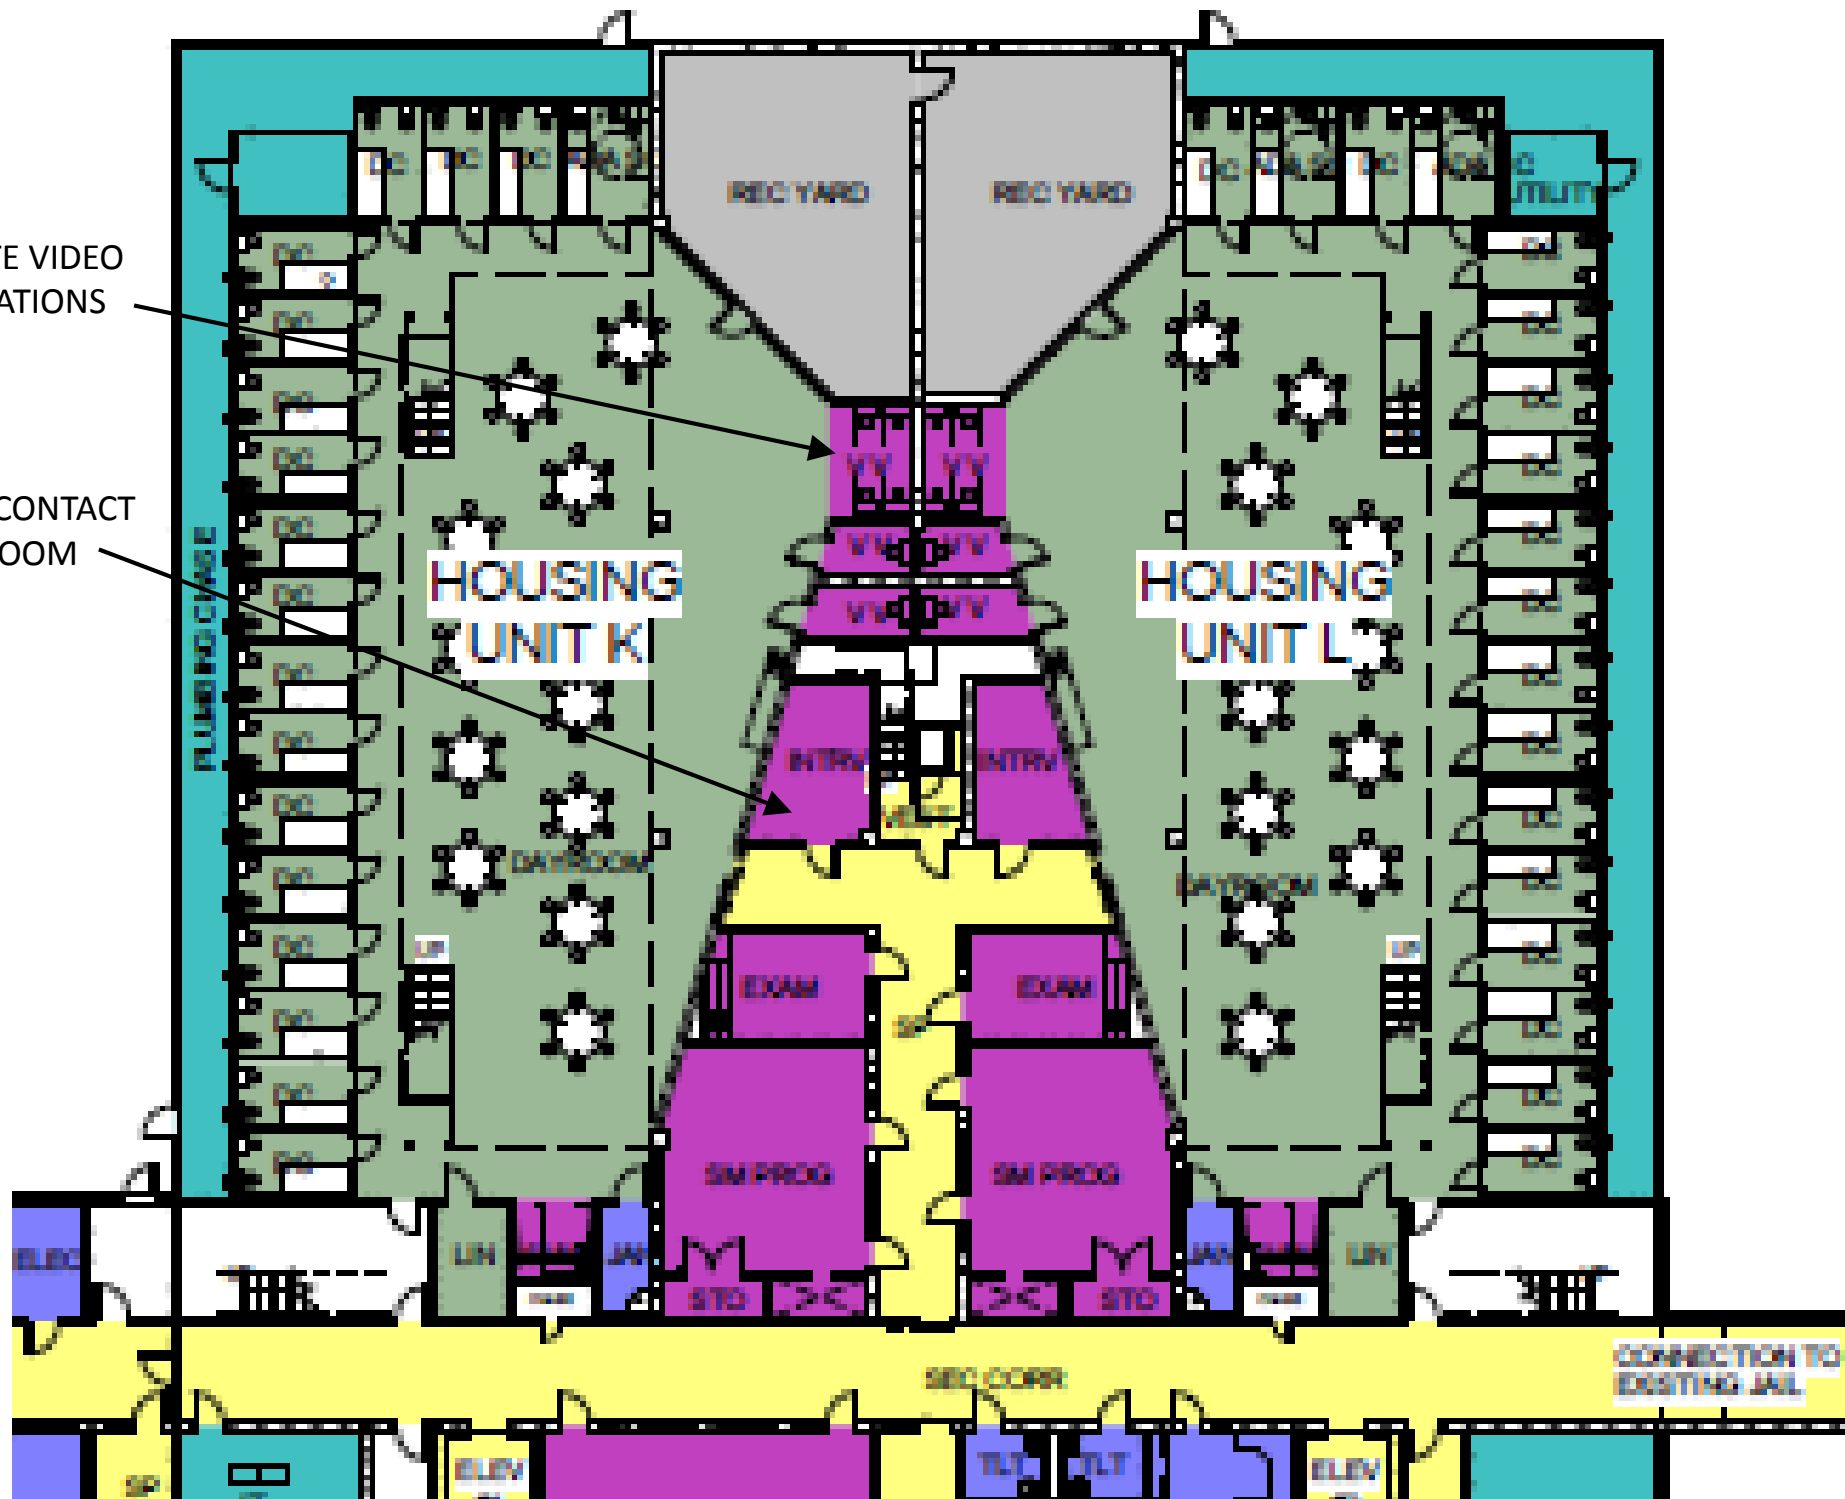

**JAIL HOUSING ADDITION**  
**VISITATION PLANS**  
MAY 9, 2017

**JAIL HOUSING ADDITION**  
**VISITATION PLANS**  
**MAY 9, 2017**

---

**VISITATION ROUTE AFTER CONSTRUCTION**

**JAIL HOUSING ADDITION**  
**VISITATION PLANS**  
**MAY 9, 2017**

1 HOUSING FLOOR PLAN - LEVEL 1  
SCALE 1/8" = 1'-0"

2 HOUSING FLOOR PLAN - LEVEL 1 TIER  
SCALE 1/8" = 1'-0"

**JAIL HOUSING ADDITION**  
**VISITATION PLANS**  
 MAY 9, 2017

JAIL ADDITION – ADMINISTRATION WING

**JAIL HOUSING ADDITION**  
**VISITATION PLANS**  
**MAY 9, 2017**

TYPICAL INMATE VIDEO VISITATION STATIONS

TYPICAL DIRECT CONTACT VISITATION ROOM

TYPICAL NEW HOUSING UNIT

**JAIL HOUSING ADDITION**  
**VISITATION PLANS**  
 MAY 9, 2017

**LOBBY WEST**

MONTEREY JAIL HOUSING ADDITION December 19, 2014

LIONAKIS

**JAIL HOUSING ADDITION**  
**VISITATION PLANS**  
**MAY 9, 2017**