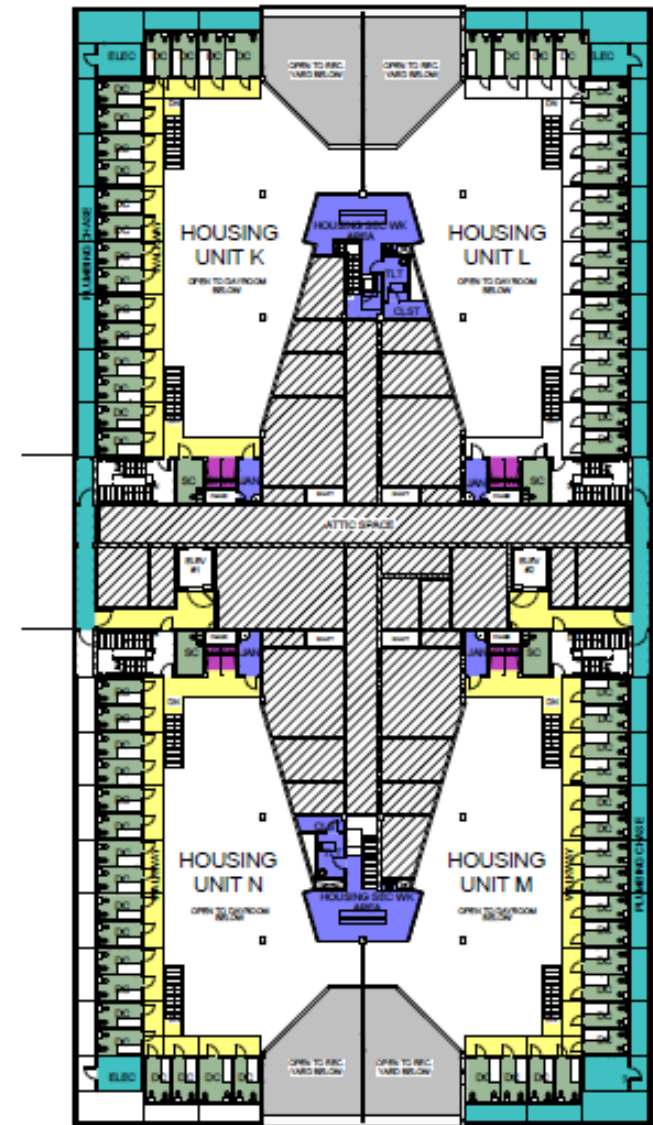

# VISITATION ROUTE DURING CONSTRUCTION

**JAIL HOUSING ADDITION**  
**VISITATION PLANS**  
**MAY 9, 2017**

EXISTING  
VISITATION  
AREAS

**MONTEREY COUNTY JAIL**  
Lower Floor  
1410 NATIVIDAD, SALINAS CA  
DATE: 10/14/2016 10:57 AM

**JAIL HOUSING ADDITION**  
**VISITATION PLANS**  
MAY 9, 2017

**JAIL HOUSING ADDITION**  
**VISITATION PLANS**  
**MAY 9, 2017**

---

**VISITATION ROUTE AFTER CONSTRUCTION**

**JAIL HOUSING ADDITION**  
**VISITATION PLANS**  
**MAY 9, 2017**

1 HOUSING FLOOR PLAN - LEVEL 1  
SCALE 1/8" = 1'-0"

2 HOUSING FLOOR PLAN - LEVEL 1 TIER  
SCALE 1/8" = 1'-0"

**JAIL HOUSING ADDITION**  
**VISITATION PLANS**  
 MAY 9, 2017

JAIL ADDITION – ADMINISTRATION WING

**JAIL HOUSING ADDITION**  
**VISITATION PLANS**  
**MAY 9, 2017**

TYPICAL INMATE VIDEO VISITATION STATIONS

TYPICAL DIRECT CONTACT VISITATION ROOM

TYPICAL NEW HOUSING UNIT

**JAIL HOUSING ADDITION**  
**VISITATION PLANS**  
 MAY 9, 2017