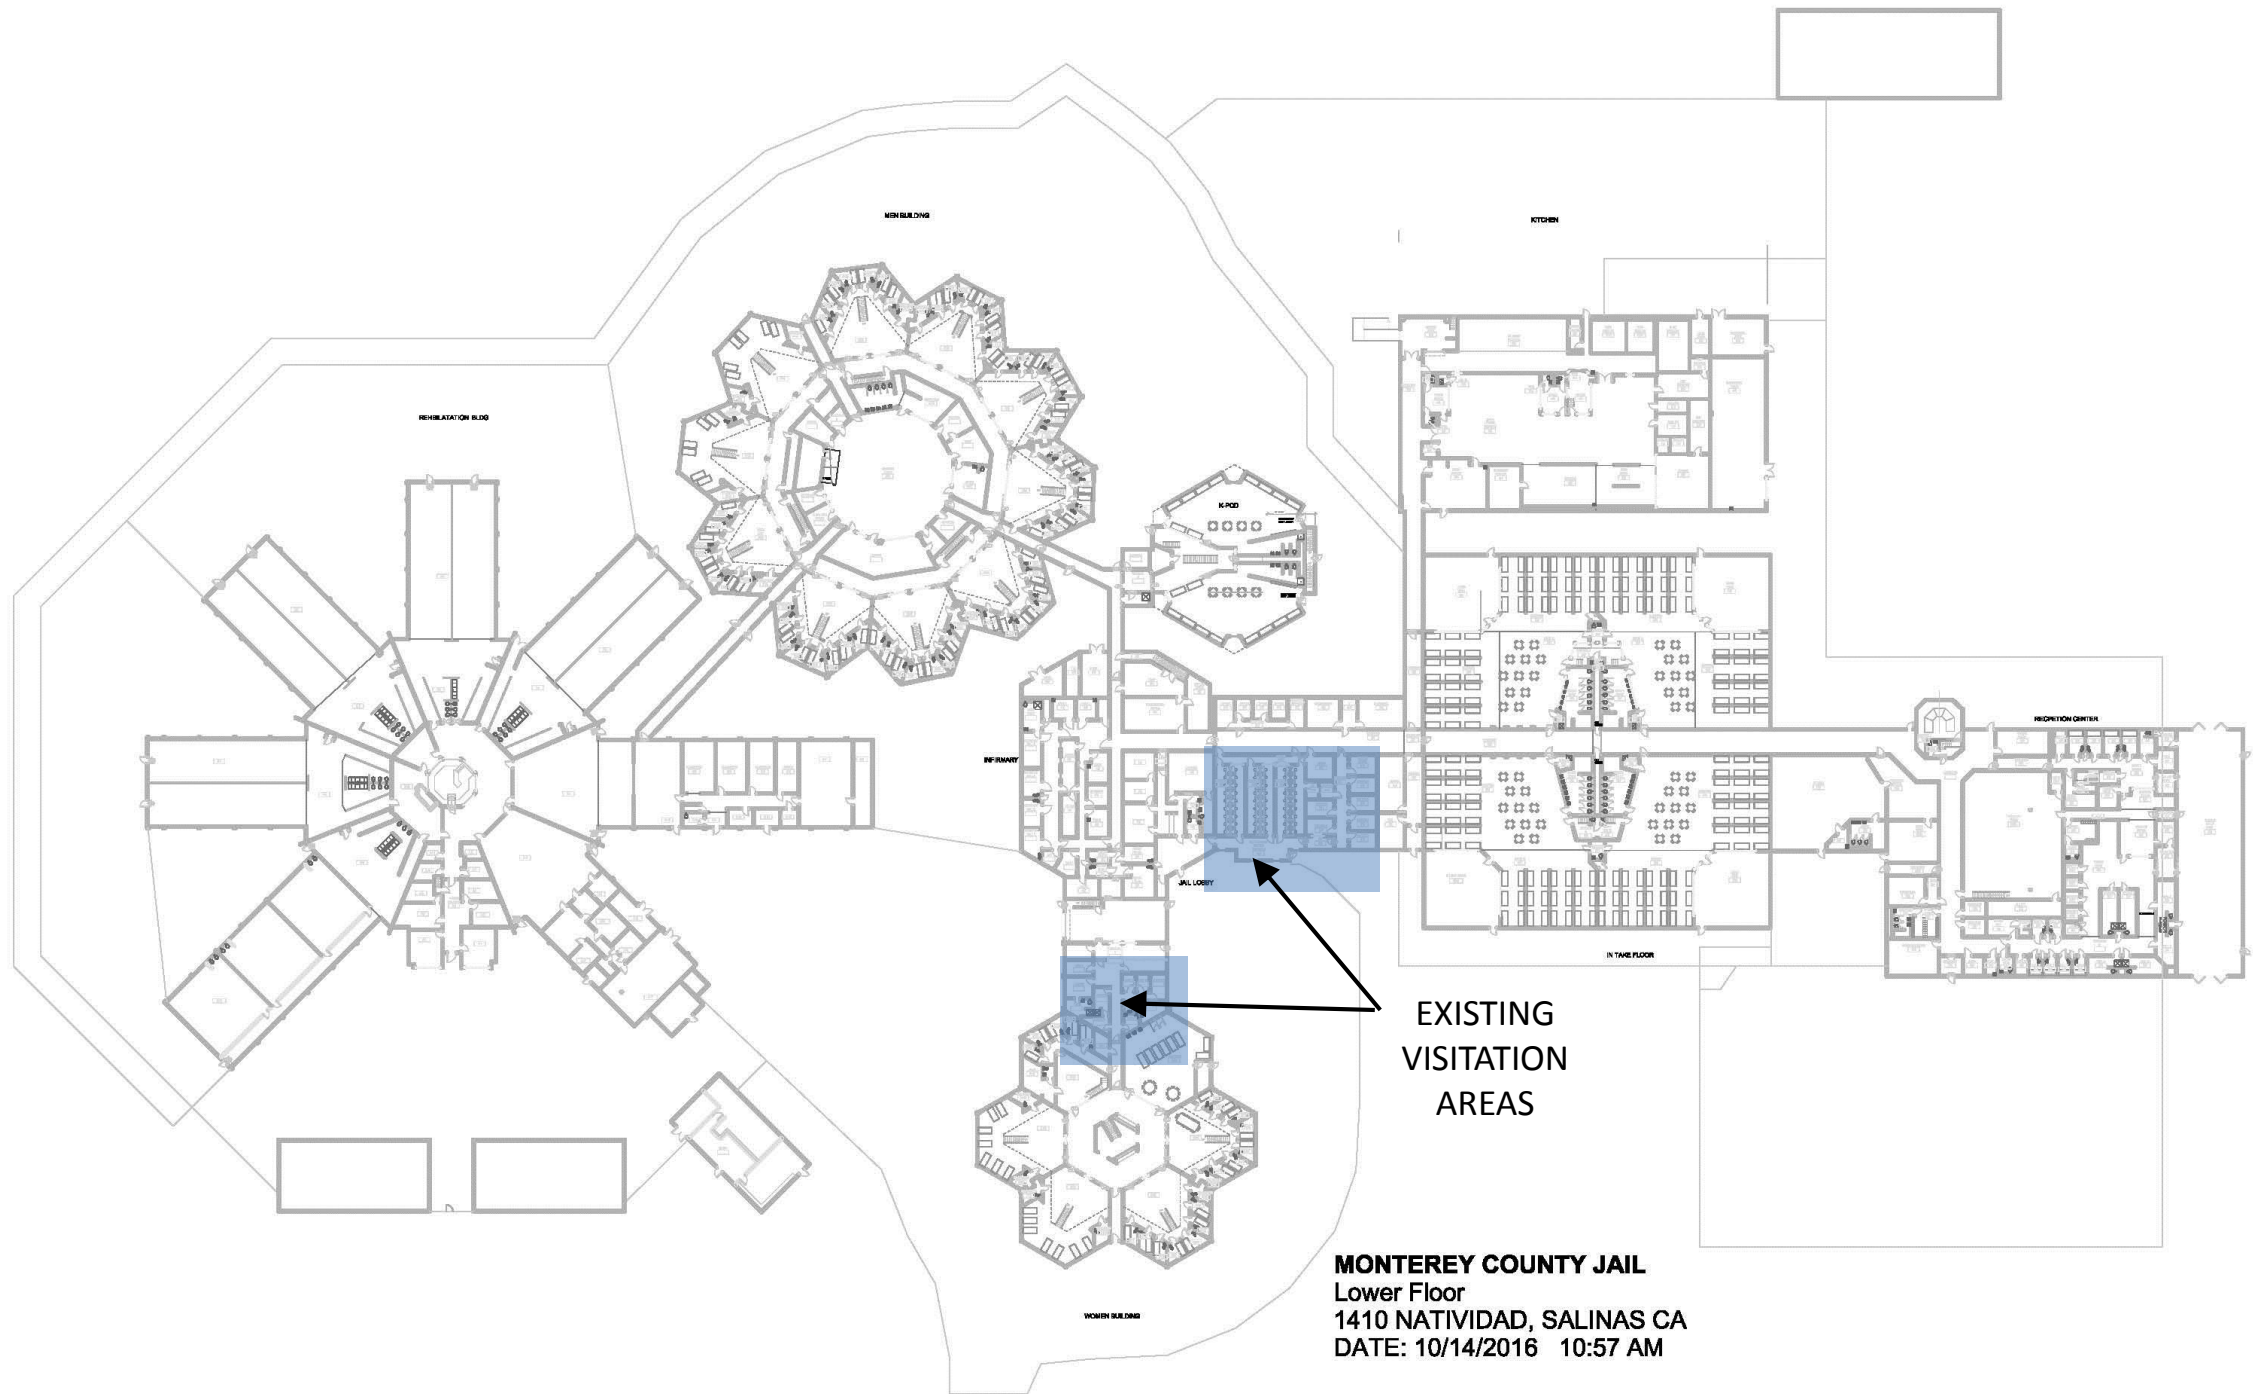

# JAIL HOUSING ADDITION VISITATION PLANS

Presented to:  
Board of Supervisors  
County of Monterey

MAY 9, 2017

# VISITATION ROUTE DURING CONSTRUCTION

**JAIL HOUSING ADDITION**  
**VISITATION PLANS**  
**MAY 9, 2017**

EXISTING  
VISITATION  
AREAS

**MONTEREY COUNTY JAIL**  
Lower Floor  
1410 NATIVIDAD, SALINAS CA  
DATE: 10/14/2016 10:57 AM

**JAIL HOUSING ADDITION**  
**VISITATION PLANS**  
MAY 9, 2017

**JAIL HOUSING ADDITION**  
**VISITATION PLANS**  
**MAY 9, 2017**

---

**VISITATION ROUTE AFTER CONSTRUCTION**

**JAIL HOUSING ADDITION**  
**VISITATION PLANS**  
**MAY 9, 2017**

1 HOUSING FLOOR PLAN - LEVEL 1  
SCALE 1/8" = 1'-0"

2 HOUSING FLOOR PLAN - LEVEL 1 TIER  
SCALE 1/8" = 1'-0"

**JAIL HOUSING ADDITION**  
**VISITATION PLANS**  
 MAY 9, 2017

JAIL ADDITION – ADMINISTRATION WING