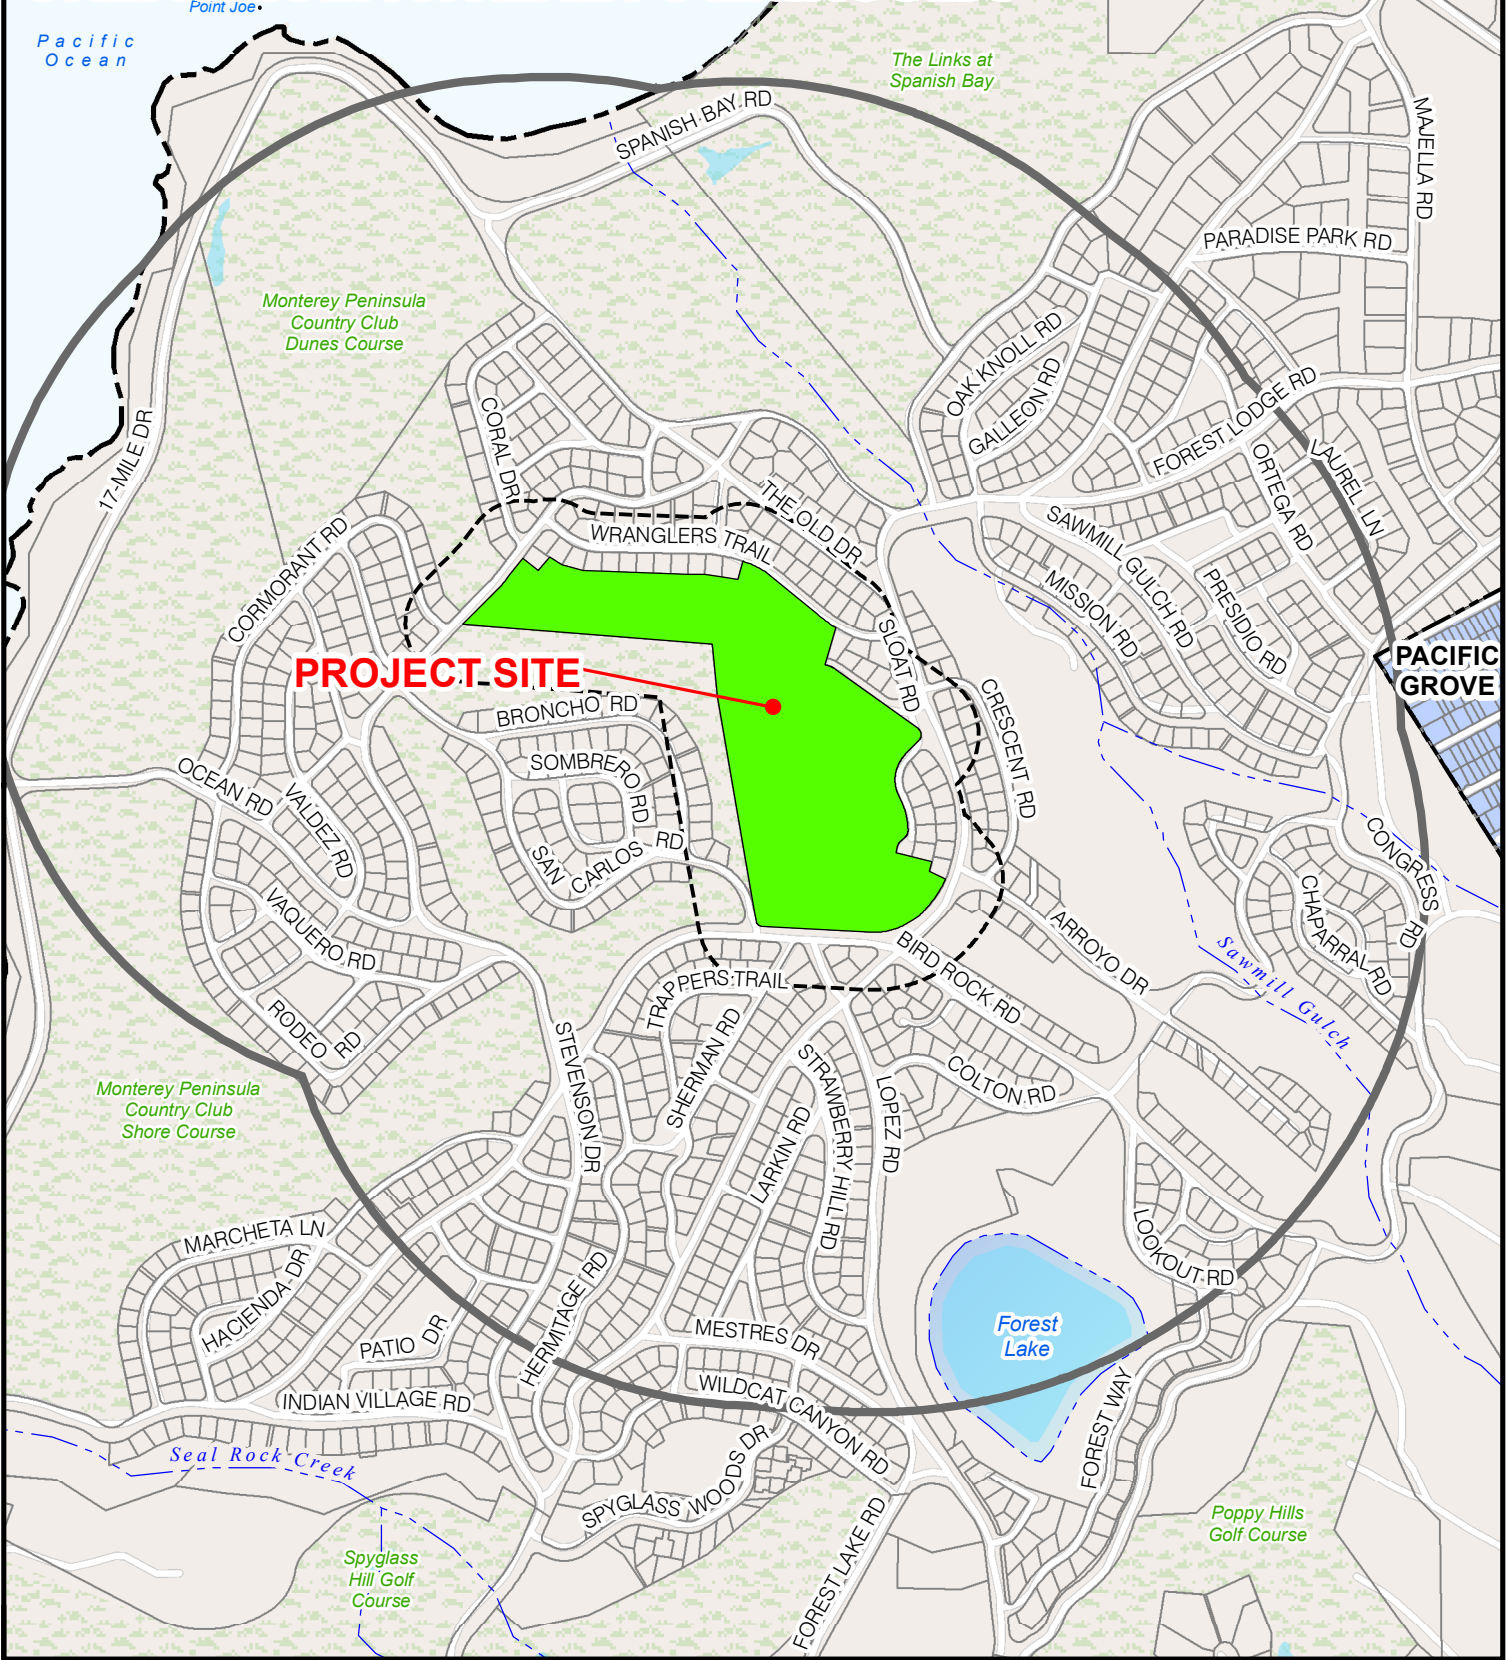

Exhibit C

This page intentionally left blank.

GREATER MONTEREY PENINSULA

APPLICANT: MONTEREY PENINSULA COUNTRY CLUB

APN: 007-371-011-000

FILE # PLN160151

 Project Site  2500' Limit  300' Limit

This page intentionally left blank