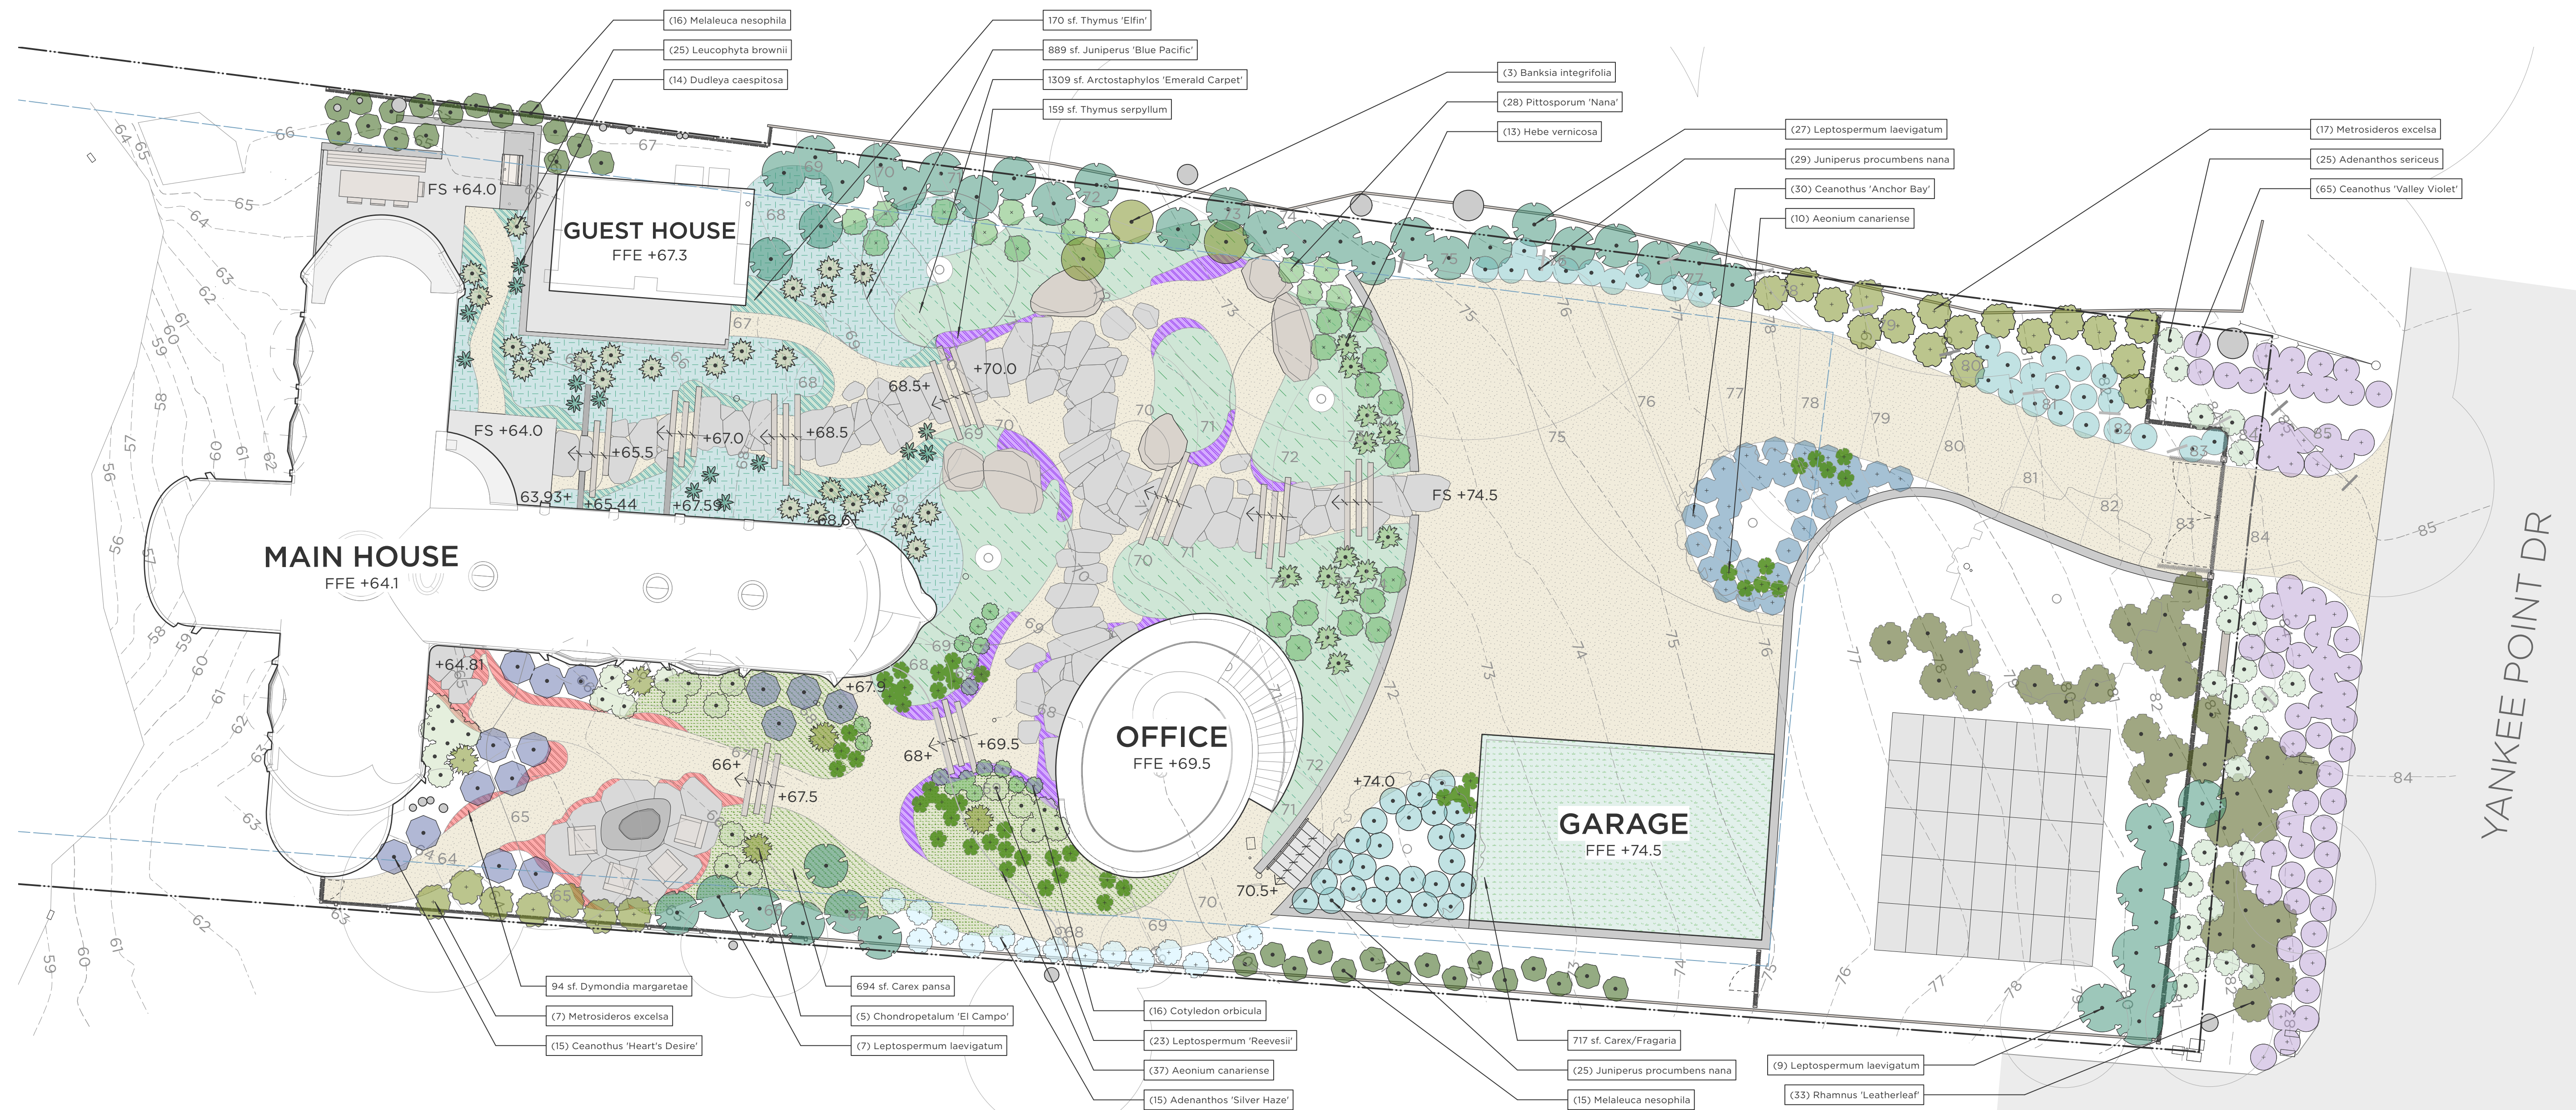

Exhibit H

This page intentionally left blank.

- LEGEND**
- 1 ARRIVAL AUTOCOURT
 - 2 PATANQUE COURT
 - 3 ENTRY GARDEN
 - 4 GARDEN SEATING AREA
 - 5 PRIMARY PATH
 - 6 OFFICE PATH
 - 7 FIREPIT TERRACE
 - 8 OUTDOOR DINING
 - 9 SOLAR ARRAY

Yankee Point

APN: 243-152-005-000

Issue set: Coordination Set
Issue date: 03.18.2024

Revisions:

REV.	DESCRIPTION	DATE
------	-------------	------

SITE PLAN

Scale: 10' = 1'-0"
Drawn by: AG

L1.00

YANKEE POINT DR

Yankee Point

APN: 243-152-005-000

Issue set: Coordination Set
Issue date: 03.18.2024

Revisions:

REV.	DESCRIPTION	DATE

PLANTING PLAN

Scale: 10'=1'-0"
Drawn by: AG

GROUNDCOVER LEGEND

Symbol	Quantity	Botanical Name	Common Name	Container Size	Notes
(Green hatched)	1,309 sf	Arctostaphylos 'Emerald Carpet'	Emerald Carpet Manzanita		
(Green dotted)	694 sf	Carex pansa	Sand Dune Sedge		
(Green dashed)	717 sf	Carex pansa Fragaria chiloensis	Sand Dune Sedge Beach Strawberry		
(Red hatched)	94 sf	Dymondia margaretae	Dymondia		
(Blue hatched)	889 sf	Juniperus 'Blue Pacific'	Blue Pacific Juniper		
(Purple hatched)	159 sf	Thymus serpyllum	Woolly Thyme		
(Green diagonal)	170 sf	Thymus serpyllum 'Elfin'	Elfin Thyme		