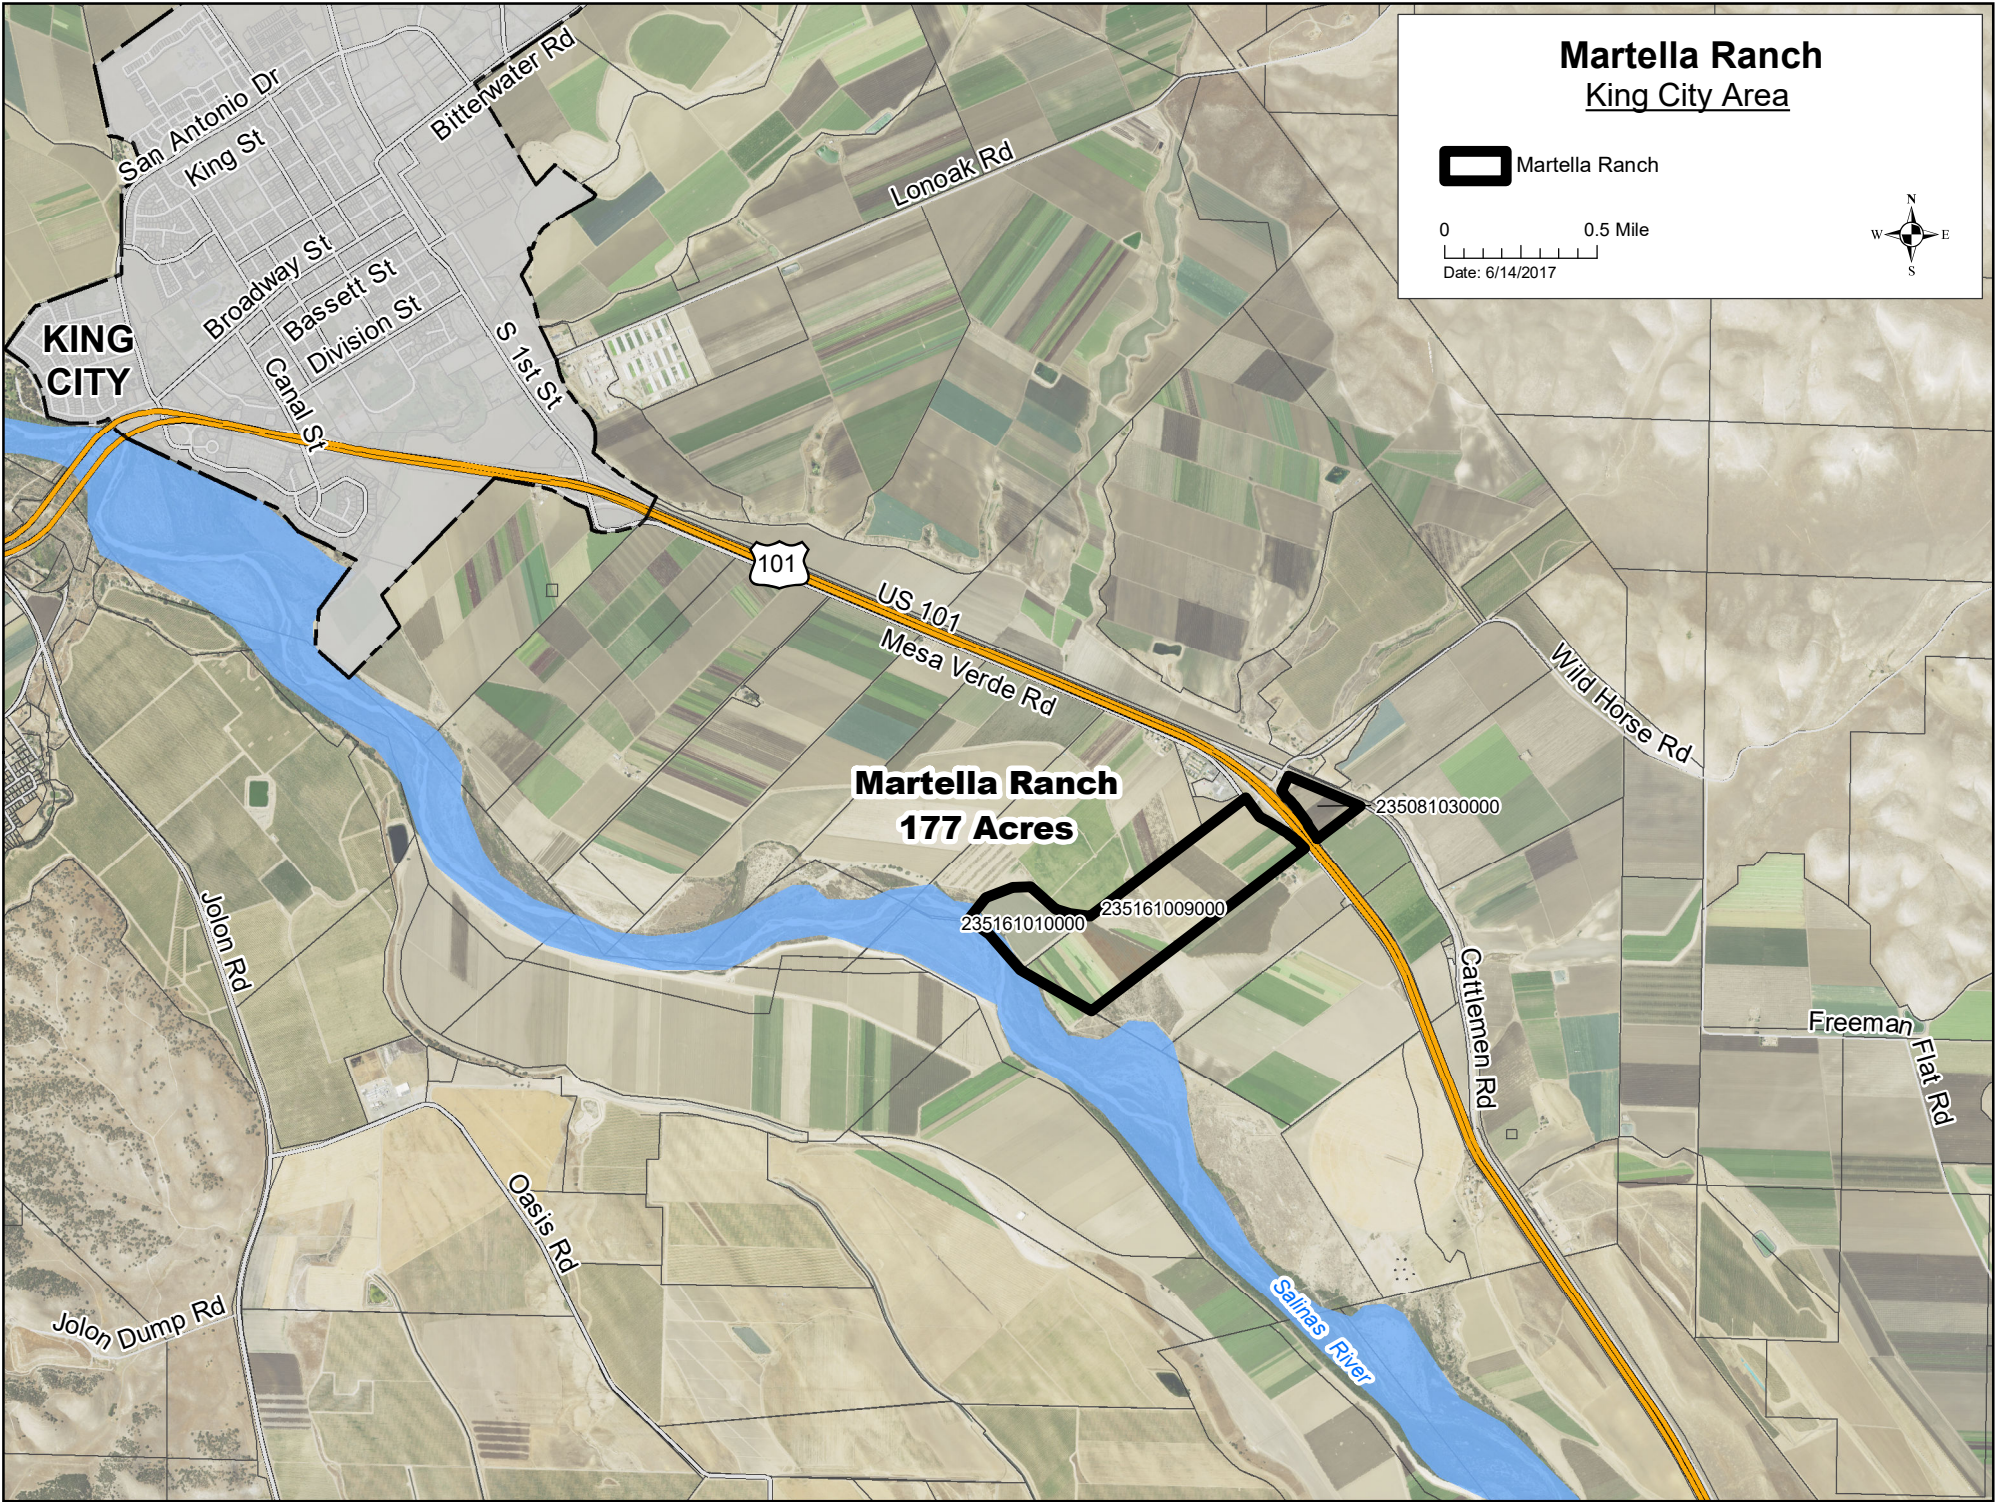

414012001000

Silverlake Ranch Soledad Area

 Silverlake Ranch

0 0.5 Mile
Date: 6/14/2017

Martella Ranch King City Area

 Martella Ranch

0 0.5 Mile
Date: 6/14/2017

KING CITY

Wild Horse Rd

Salinas River

Oasis Rd

Jolon Rd

Jolon Dump Rd

San Antonio Dr
King St

Broadway St
Bassett St
Division St
Canal St

S 1st St

Bitterwater Rd

Lonoak Rd

Daugherty Ranch Salinas Area

0 0.5 Mile
Date: 6/14/2017

Daugherty Ranch
67 Acres

207-071-004-000

SALINAS

Hwy 68

Chaucer Dr

W Blanco Rd

Iverson St

San Vicente Ave

Sierra Madre Dr

Ambrose Dr

Carmelita Dr

College Dr
W Acacia St