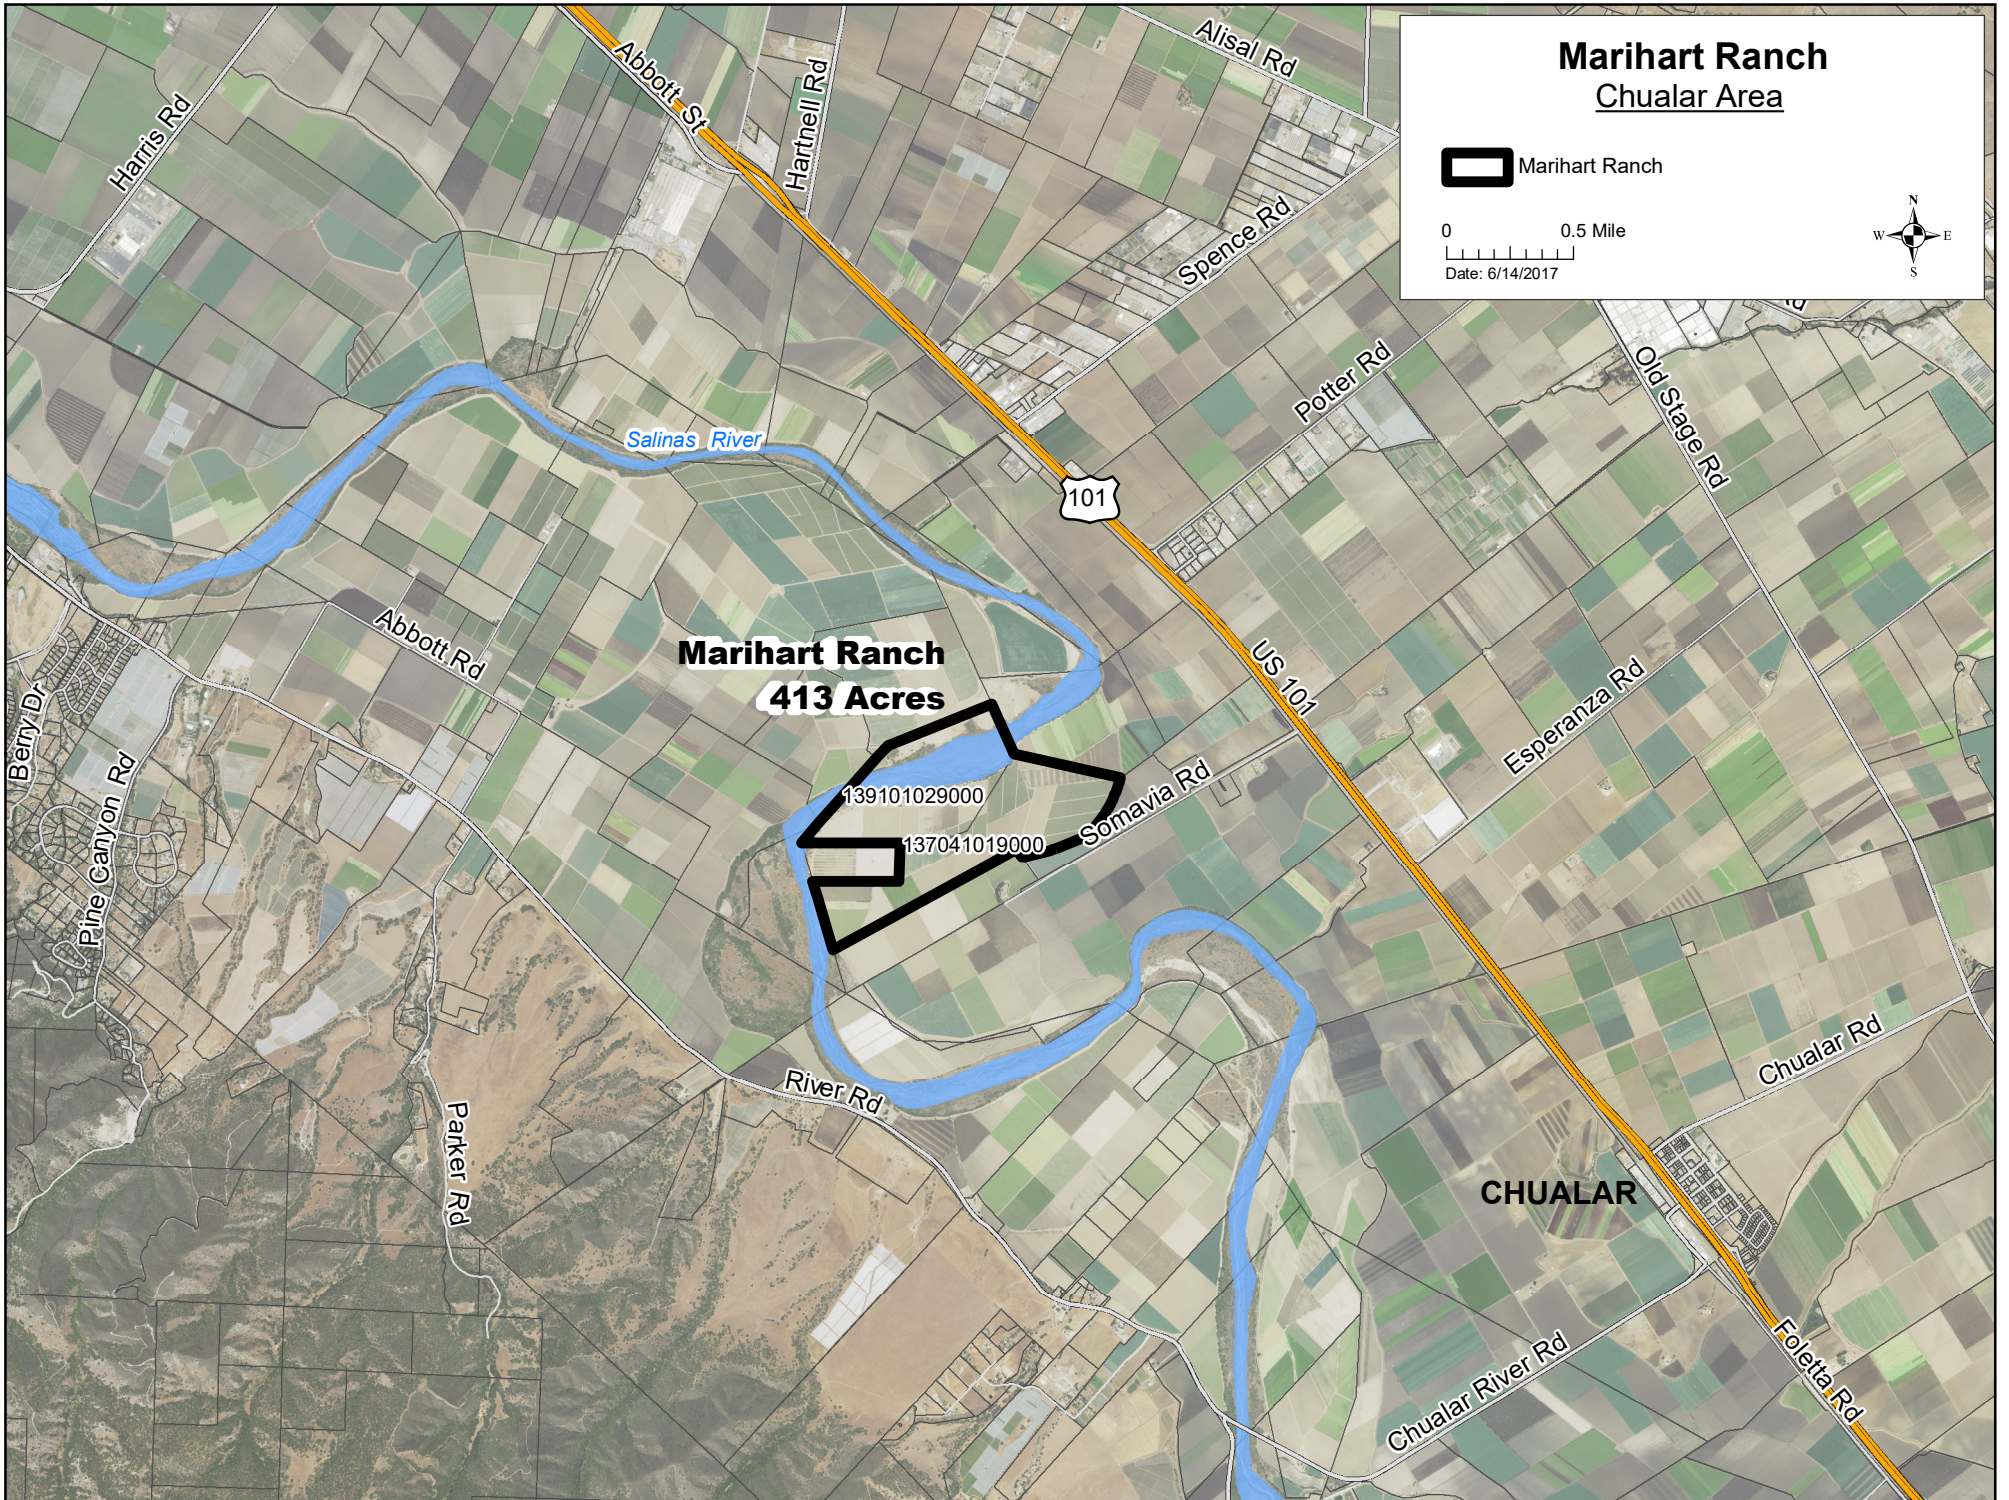

Wild Horse Rd

Salinas River

Oasis Rd

Jolon Rd

Jolon Dump Rd

San Antonio Dr
King St

Broadway St
Bassett St
Division St
Canal St

S 1st St

San Juan Dr
San Miguel Ave

E Romie Ln

Pine St
Oak St

Abbott St
Brunken Ave

S Main St

Padre Dr

Riker St

Kipling St

Chaucer Dr

W Blanco Rd

Iverson St

San Vicente Ave

Sierra Madre Dr

Ambrose Dr

Carmelita Dr

College Dr
W Acacia St

 Marihart Ranch

0 0.5 Mile

Date: 6/14/2017

Marihart Ranch
413 Acres

139101029000

137041019000

CHUALAR

This page intentionally left blank