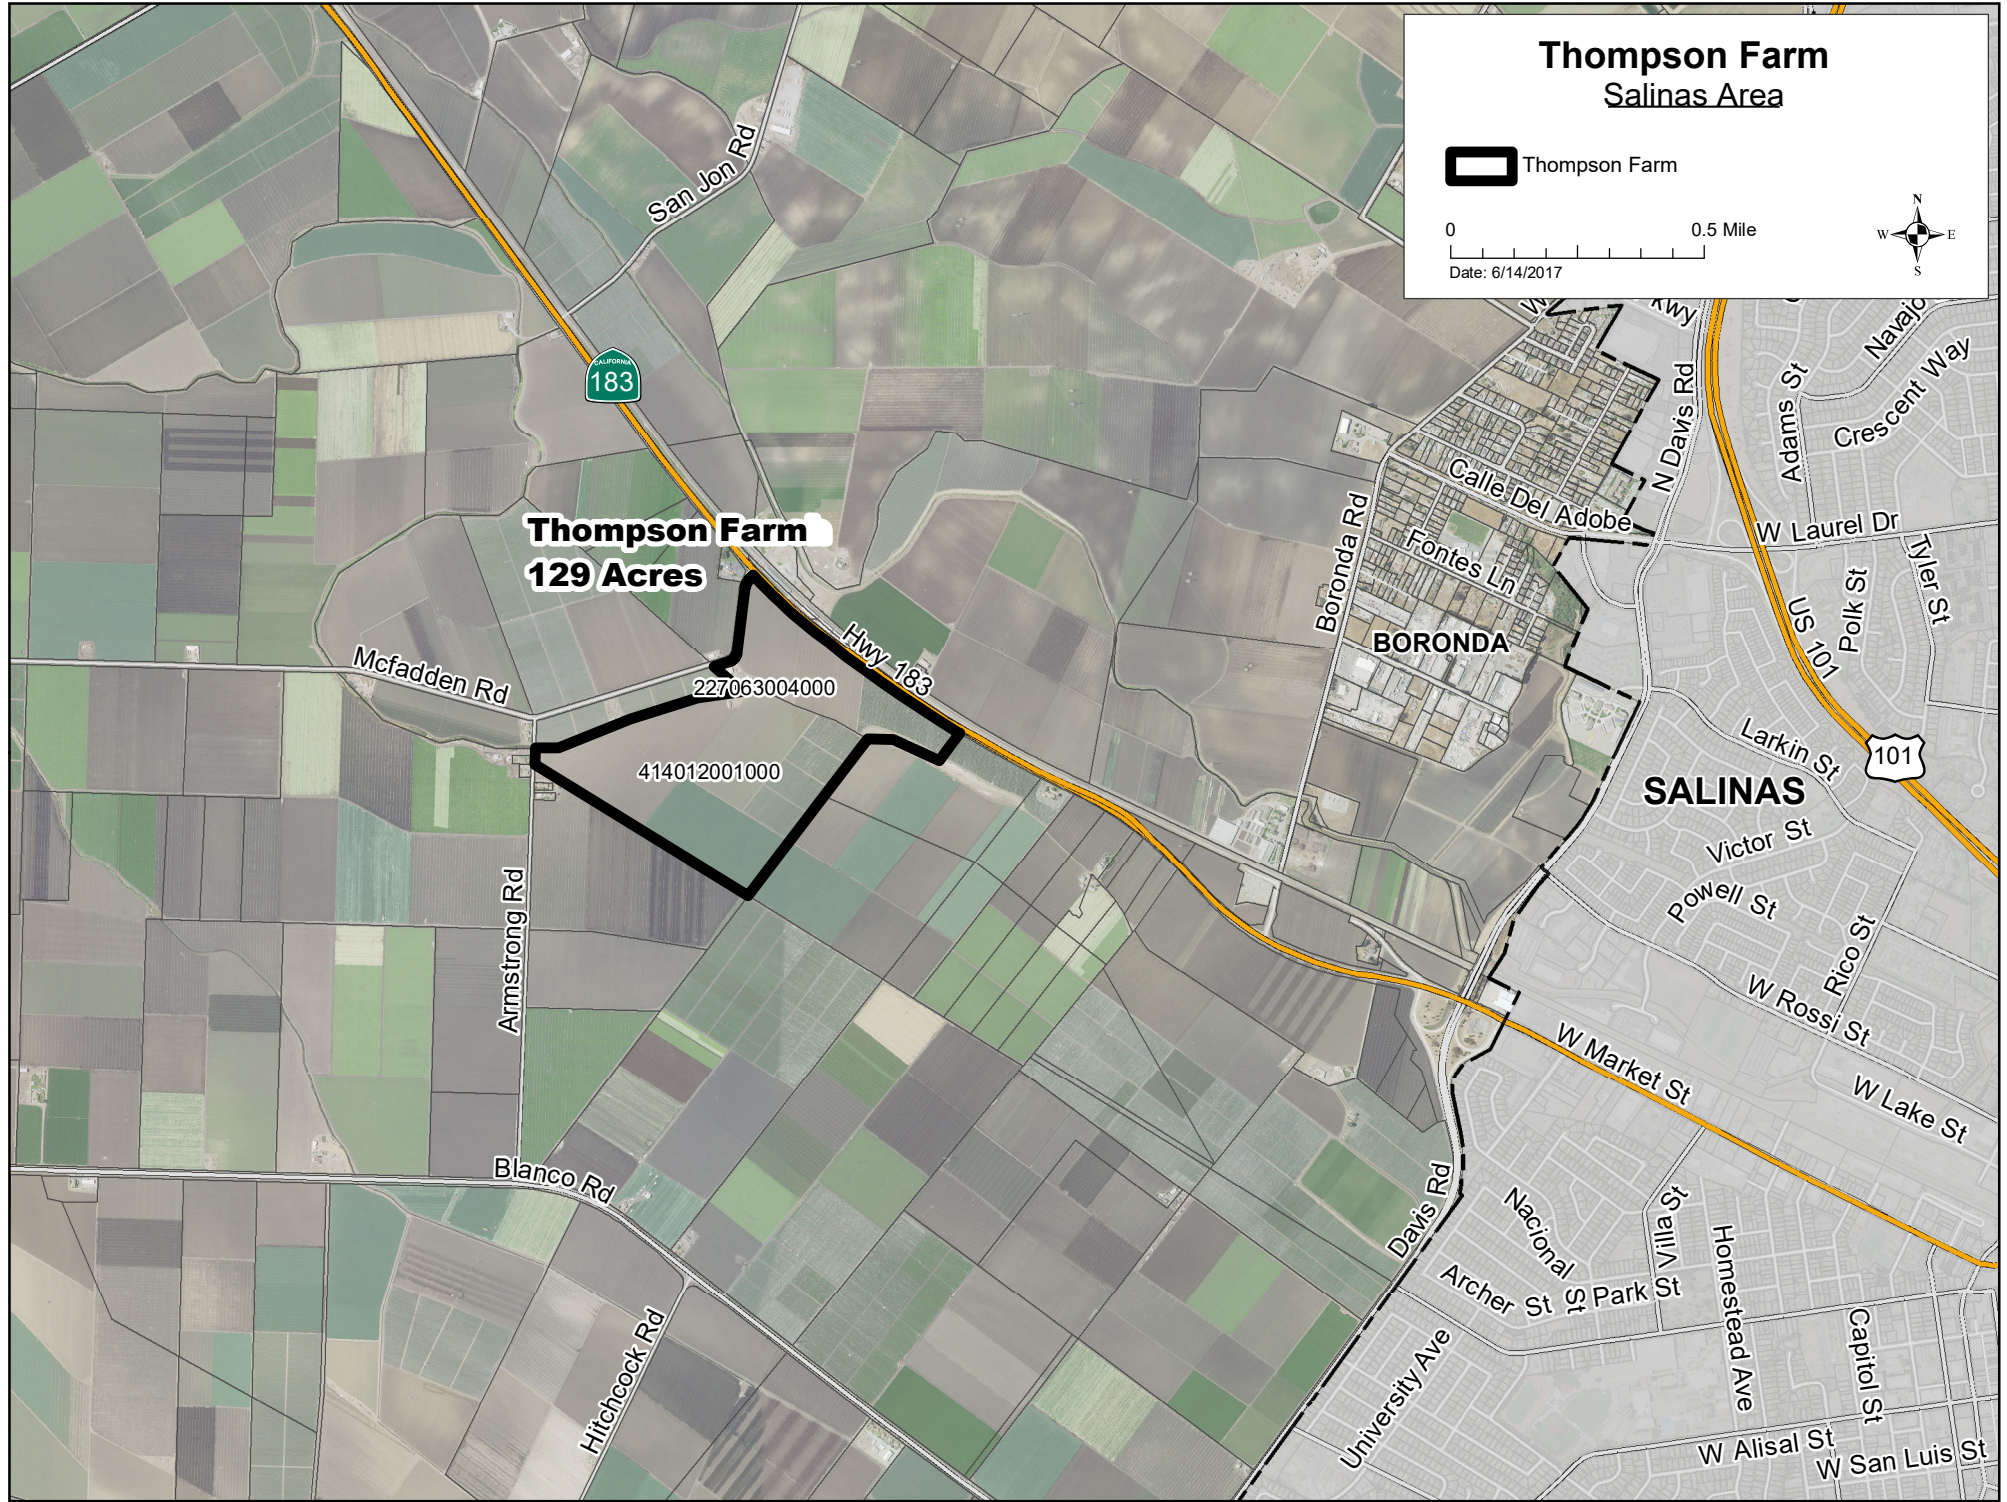

Thompson Farm Salinas Area

Thompson Farm

0 0.5 Mile

Date: 6/14/2017

Thompson Farm
129 Acres

227063004000

414012001000