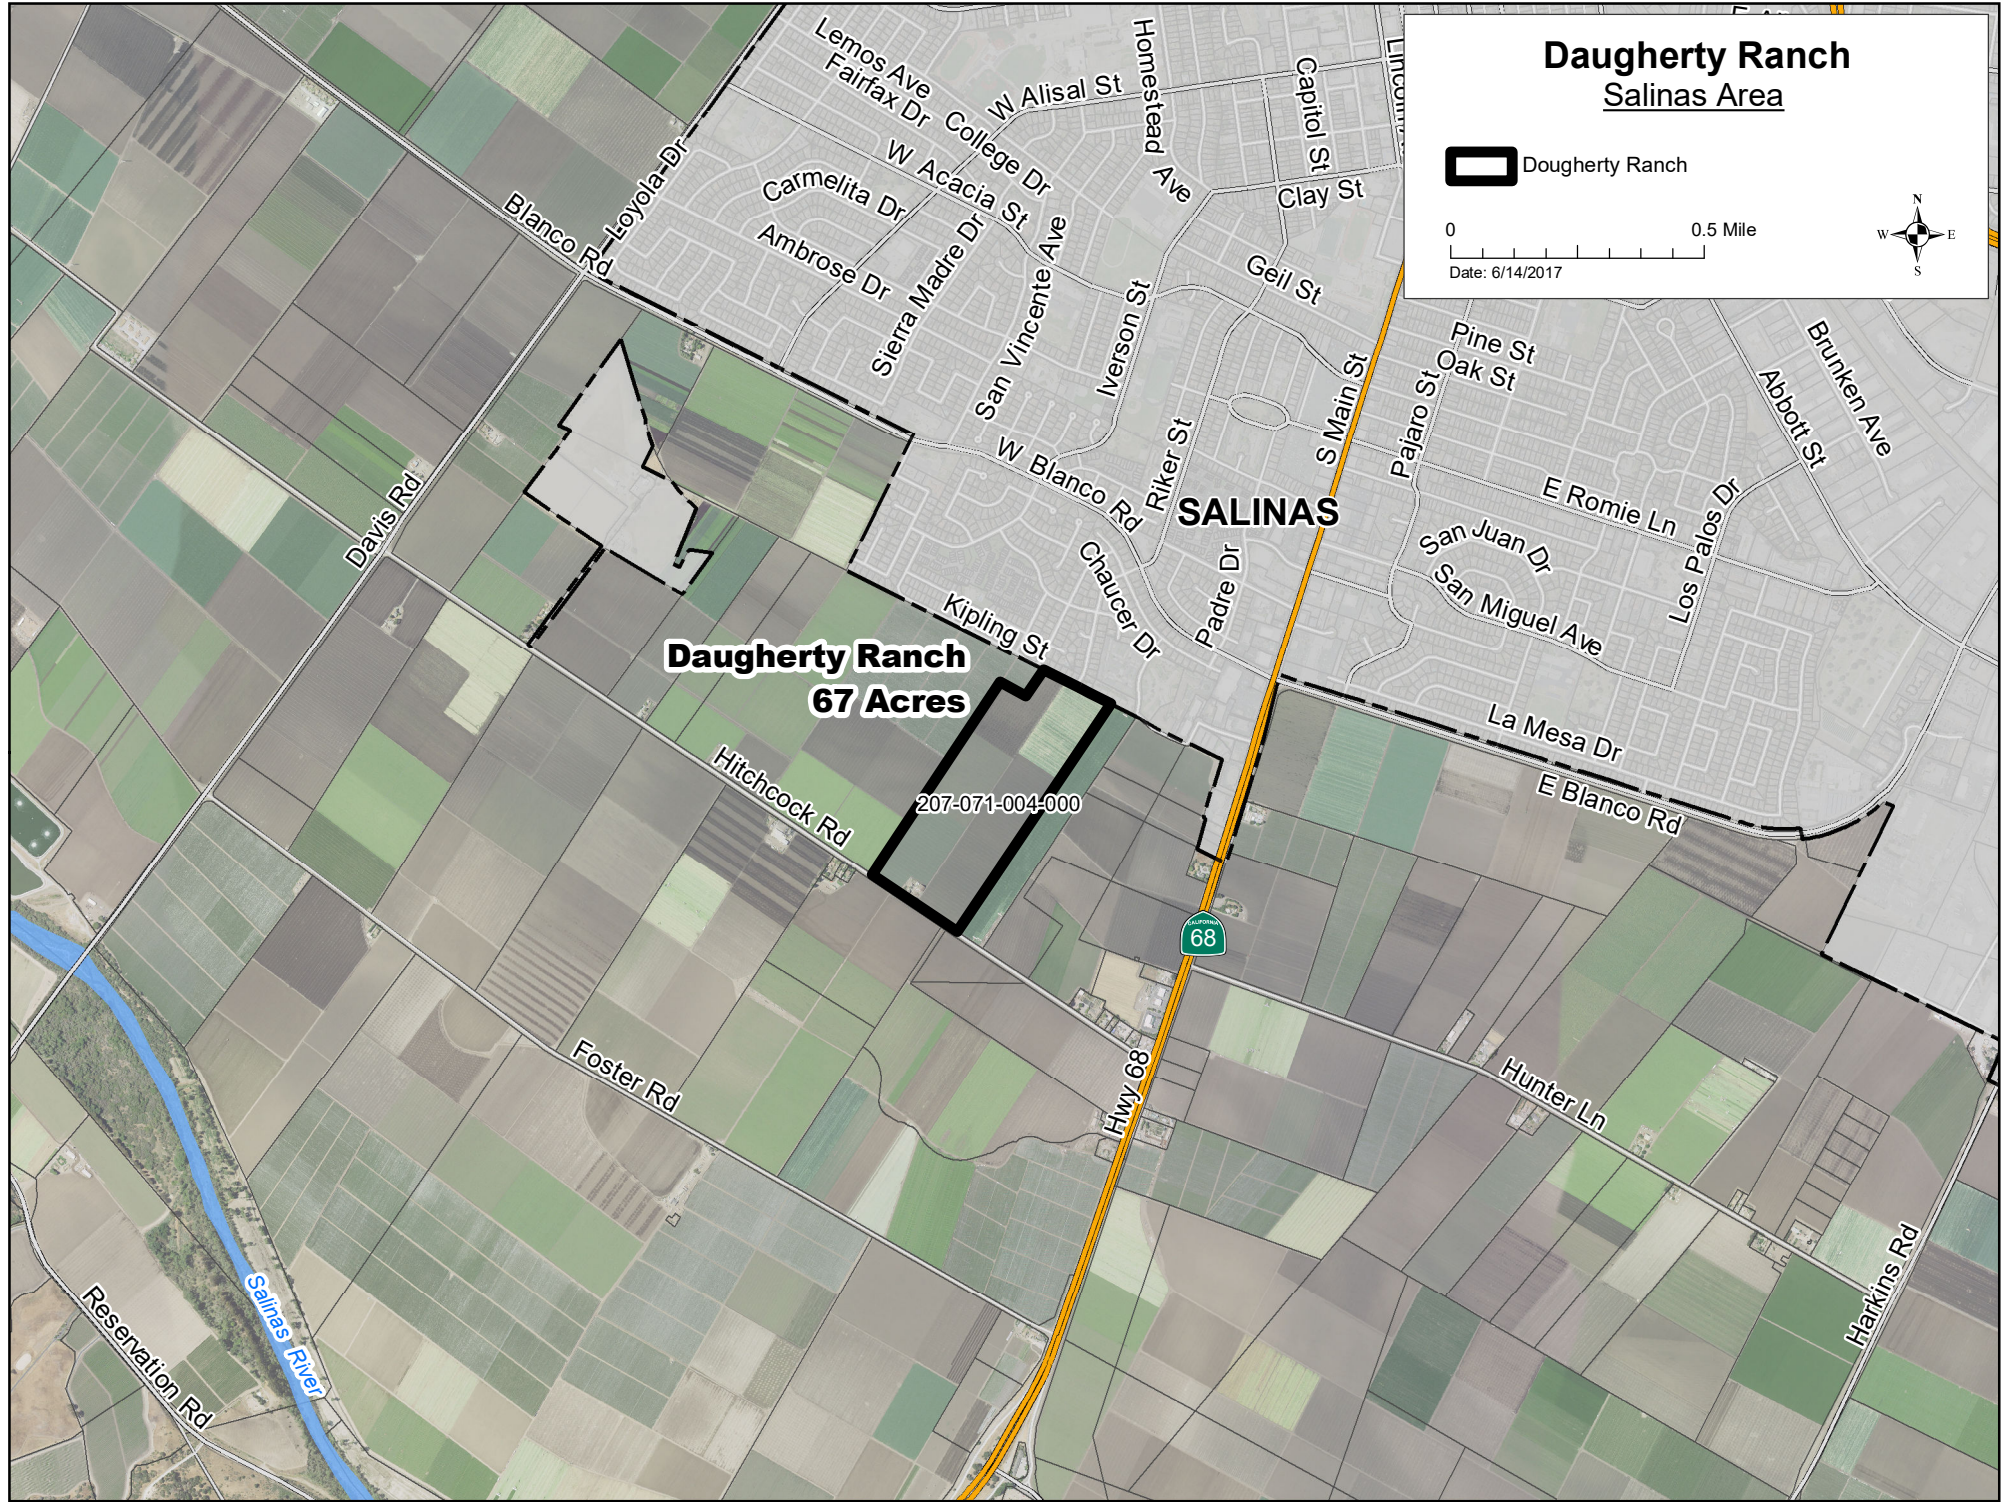

Wild Horse Rd

Salinas River

Oasis Rd

Jolon Rd

Jolon Dump Rd

San Antonio Dr
King St

Broadway St
Bassett St
Division St
Canal St

S 1st St

Bitterwater Rd

Lonoak Rd

Daugherty Ranch Salinas Area

0 0.5 Mile
Date: 6/14/2017

Daugherty Ranch
67 Acres

207-071-004-000

SALINAS

Hwy 68

San Juan Dr
San Miguel Ave

E Romie Ln

Pine St
Oak St

Abbott St
Brunken Ave

S Main St

Padre Dr

Riker St

Kipling St

Chaucer Dr

W Blanco Rd

Iverson St

San Vicente Ave

Sierra Madre Dr

Ambrose Dr

Carmelita Dr

College Dr
W Acacia St