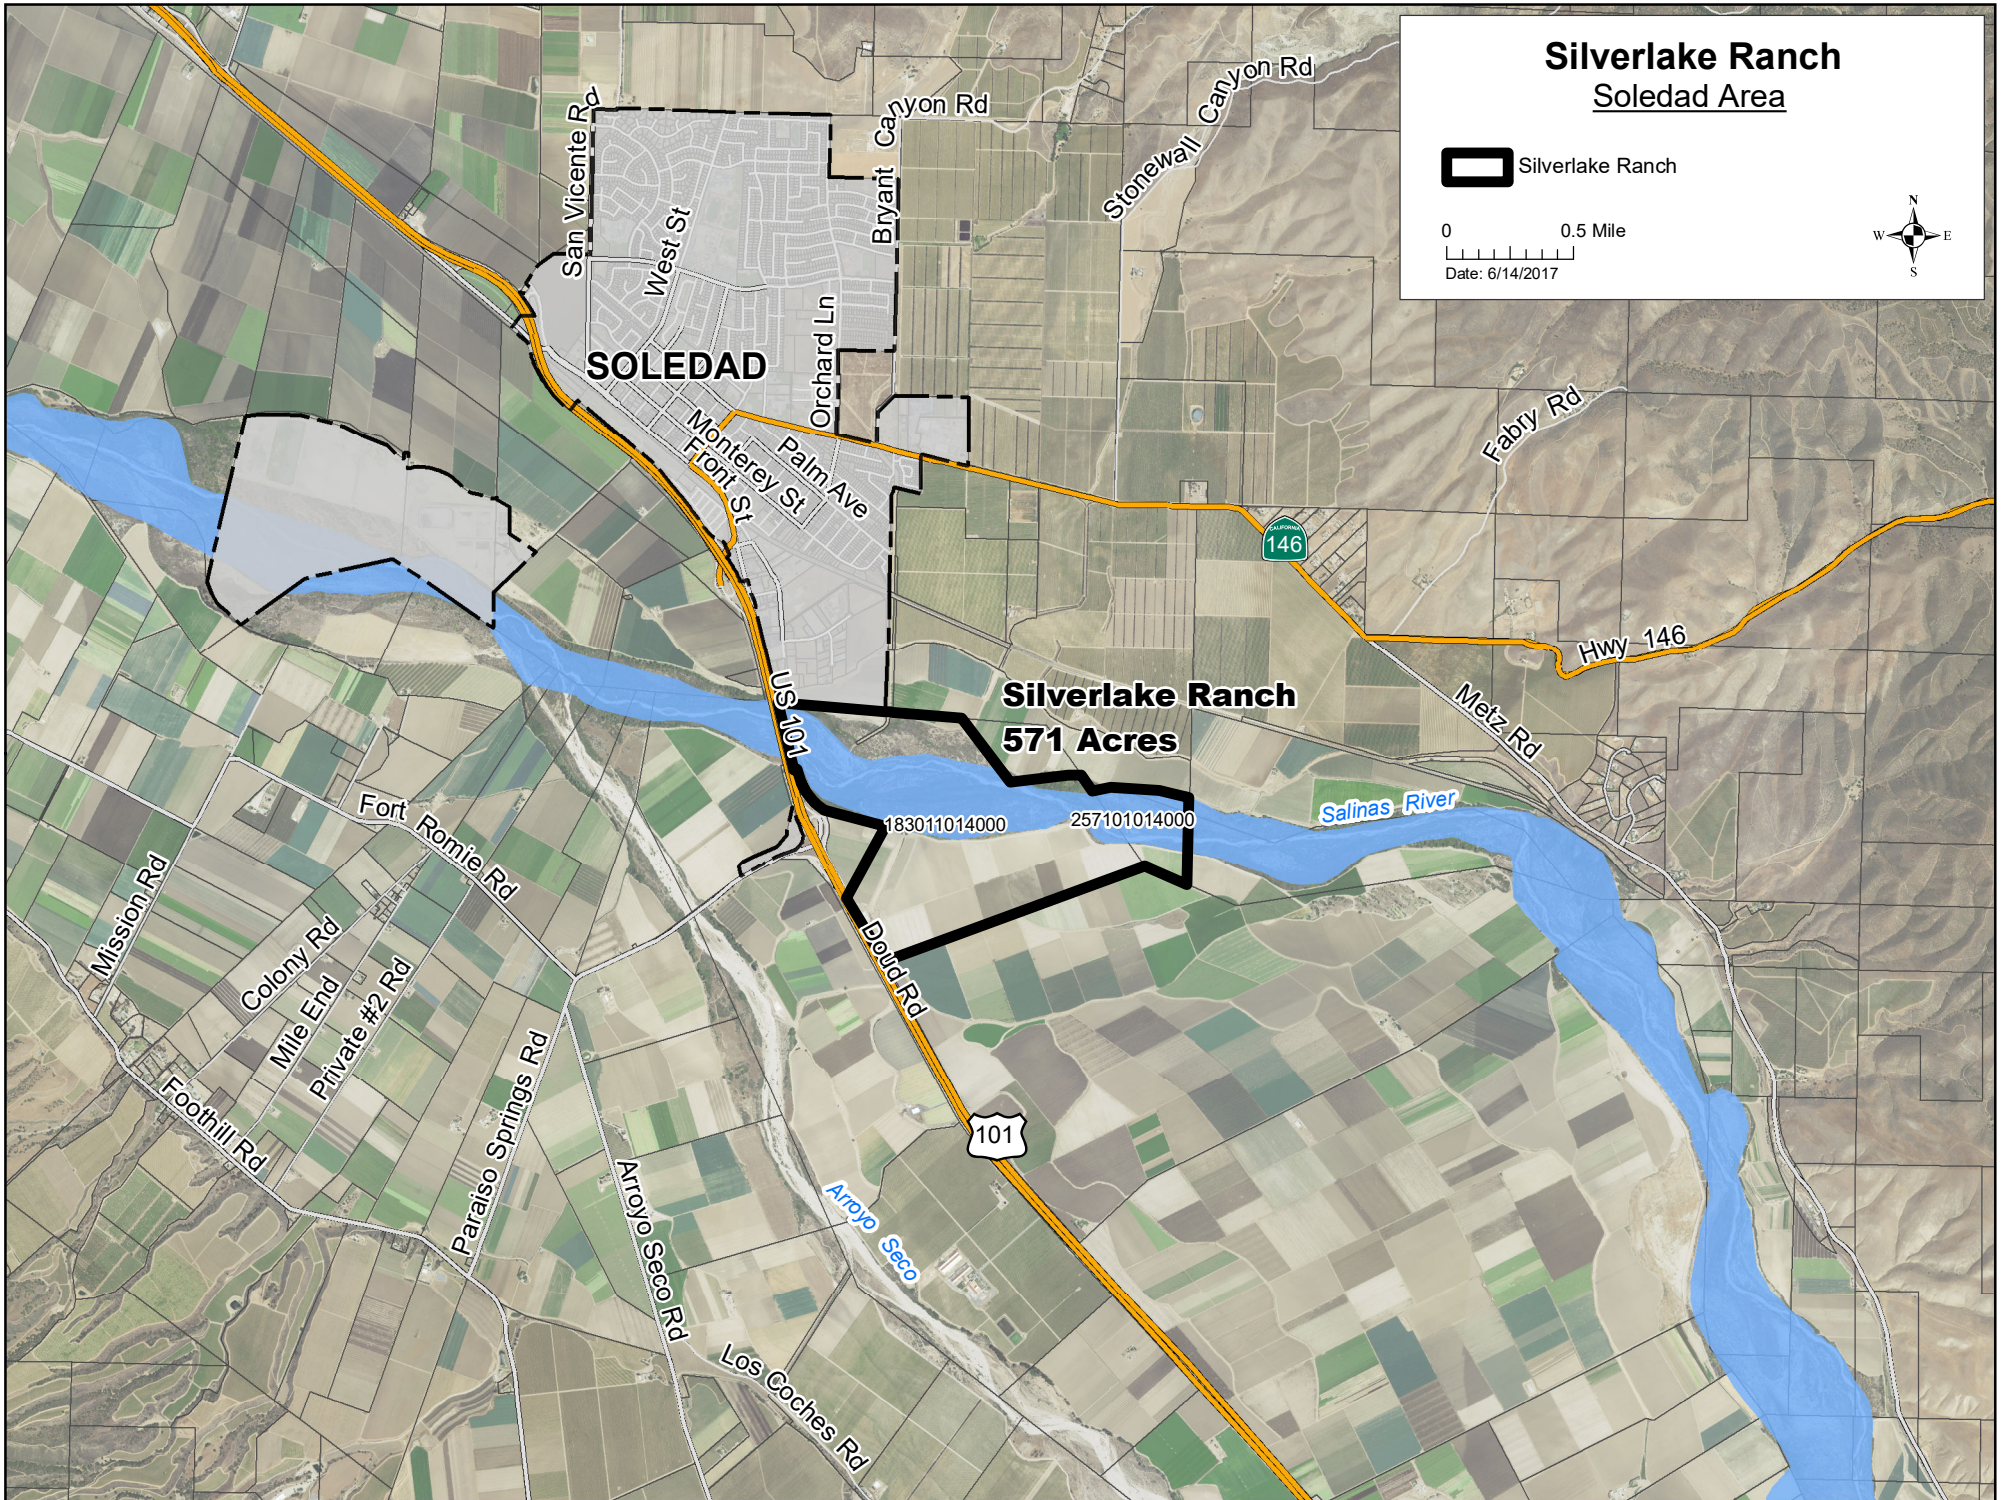

Attachment A

This page intentionally left blank.

Thompson Farm Salinas Area

 Thompson Farm

0 0.5 Mile

Date: 6/14/2017

Thompson Farm
129 Acres

227063004000

414012001000

Silverlake Ranch Soledad Area

 Silverlake Ranch

0 0.5 Mile
Date: 6/14/2017

Martella Ranch King City Area

 Martella Ranch

0 0.5 Mile
Date: 6/14/2017

KING CITY

Wild Horse Rd

Salinas River

Oasis Rd

Jolon Rd

Jolon Dump Rd

San Antonio Dr
King St

Broadway St
Bassett St
Division St
Canal St

S 1st St

Bitterwater Rd

Lonoak Rd

Daugherty Ranch Salinas Area

0 0.5 Mile
Date: 6/14/2017

Daugherty Ranch
67 Acres

207-071-004-000

SALINAS

Hwy 68