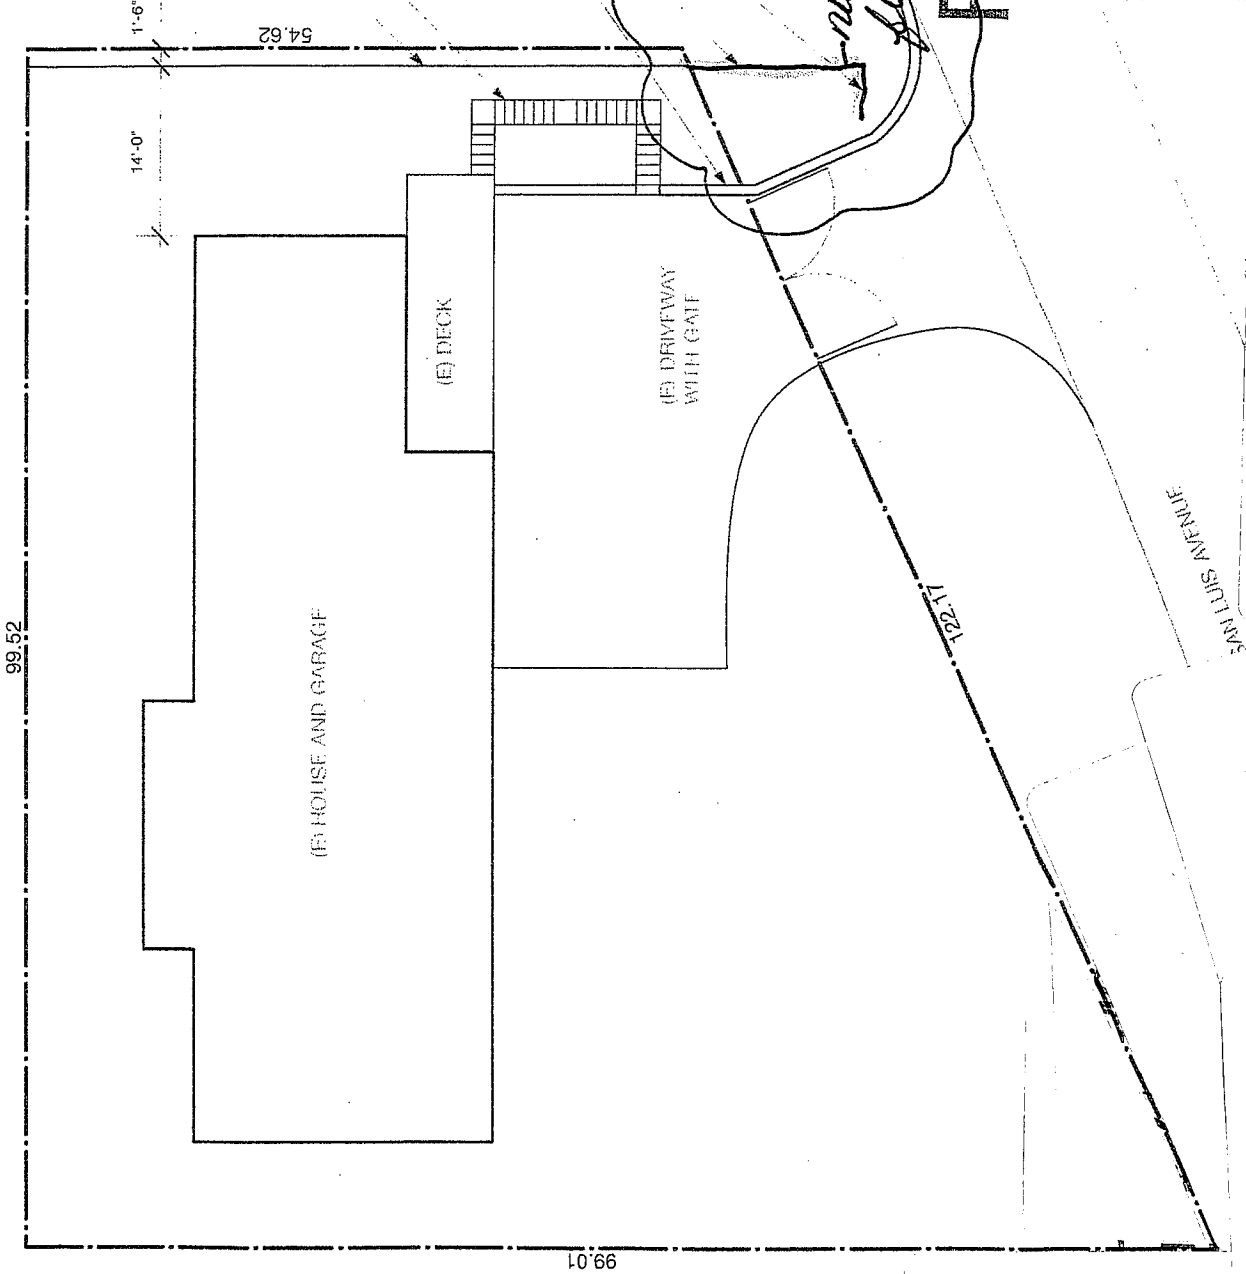

PIN 120348

EXHIBIT 2

new location of fence

[Signature]

RECEIVED

MAY 21 2012

MONTEREY COUNTY
PLANNING & BUILDING
INSPECTION DEPT.

REPLACE PORTION OF FENCE
24505 South San Luis Avenue
Carmel, CA 93923
APN: 009-041-024
(831) 626-8944
Drawn By: Cheryl Merritt

North scale: 1/16" = 1'