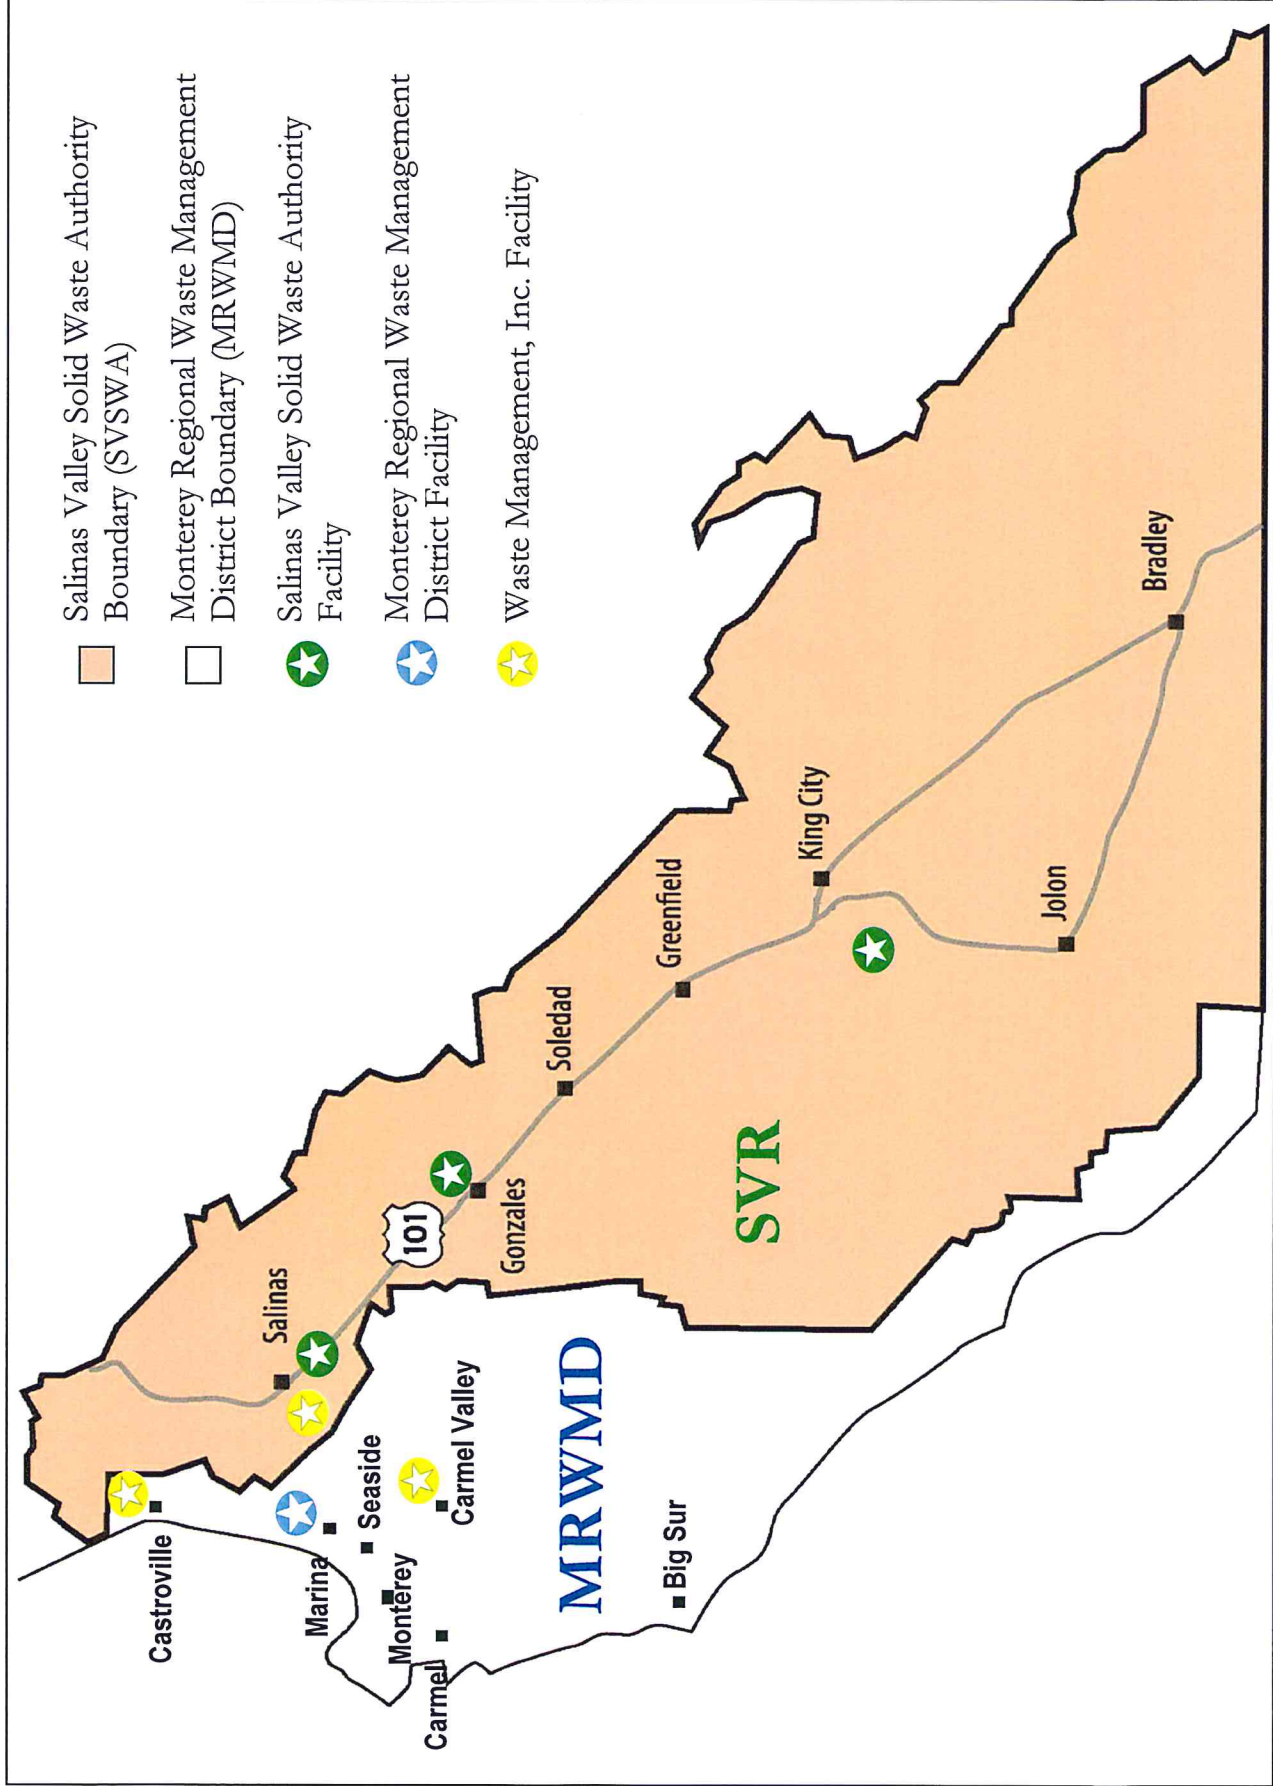

## **SVSWA and MRWMD Jurisdictional Boundary Map**

# Joint Power Authorities in the County of Monterey

\*Map not to scale \*\*Locations are approximate

Map partially provided by the Salinas Valley Solid Waste Authority