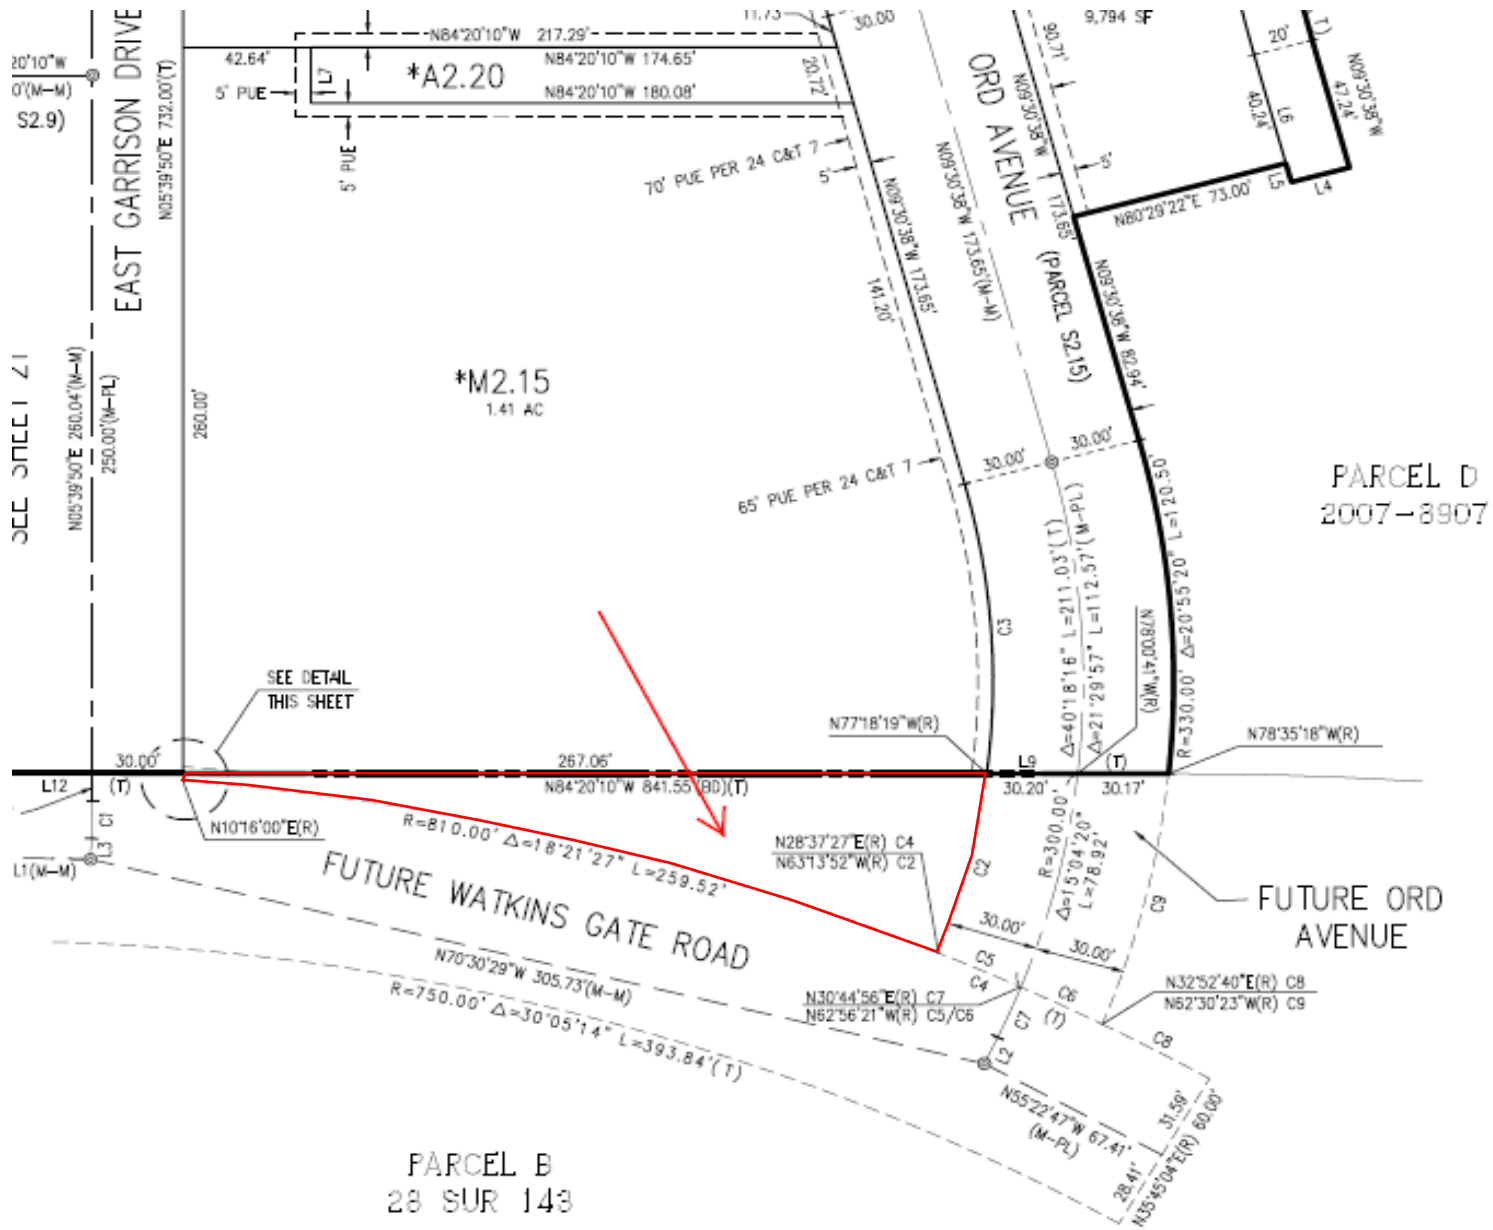

Attachment A

Attachment A – 7,197 square foot lot Location Map

Located off Watkins Gate Road, Monterey County California (Portion of APN 031-161-032)

Attachment A – Location Map (Continued)

Attachment A – Location Map (Continued)