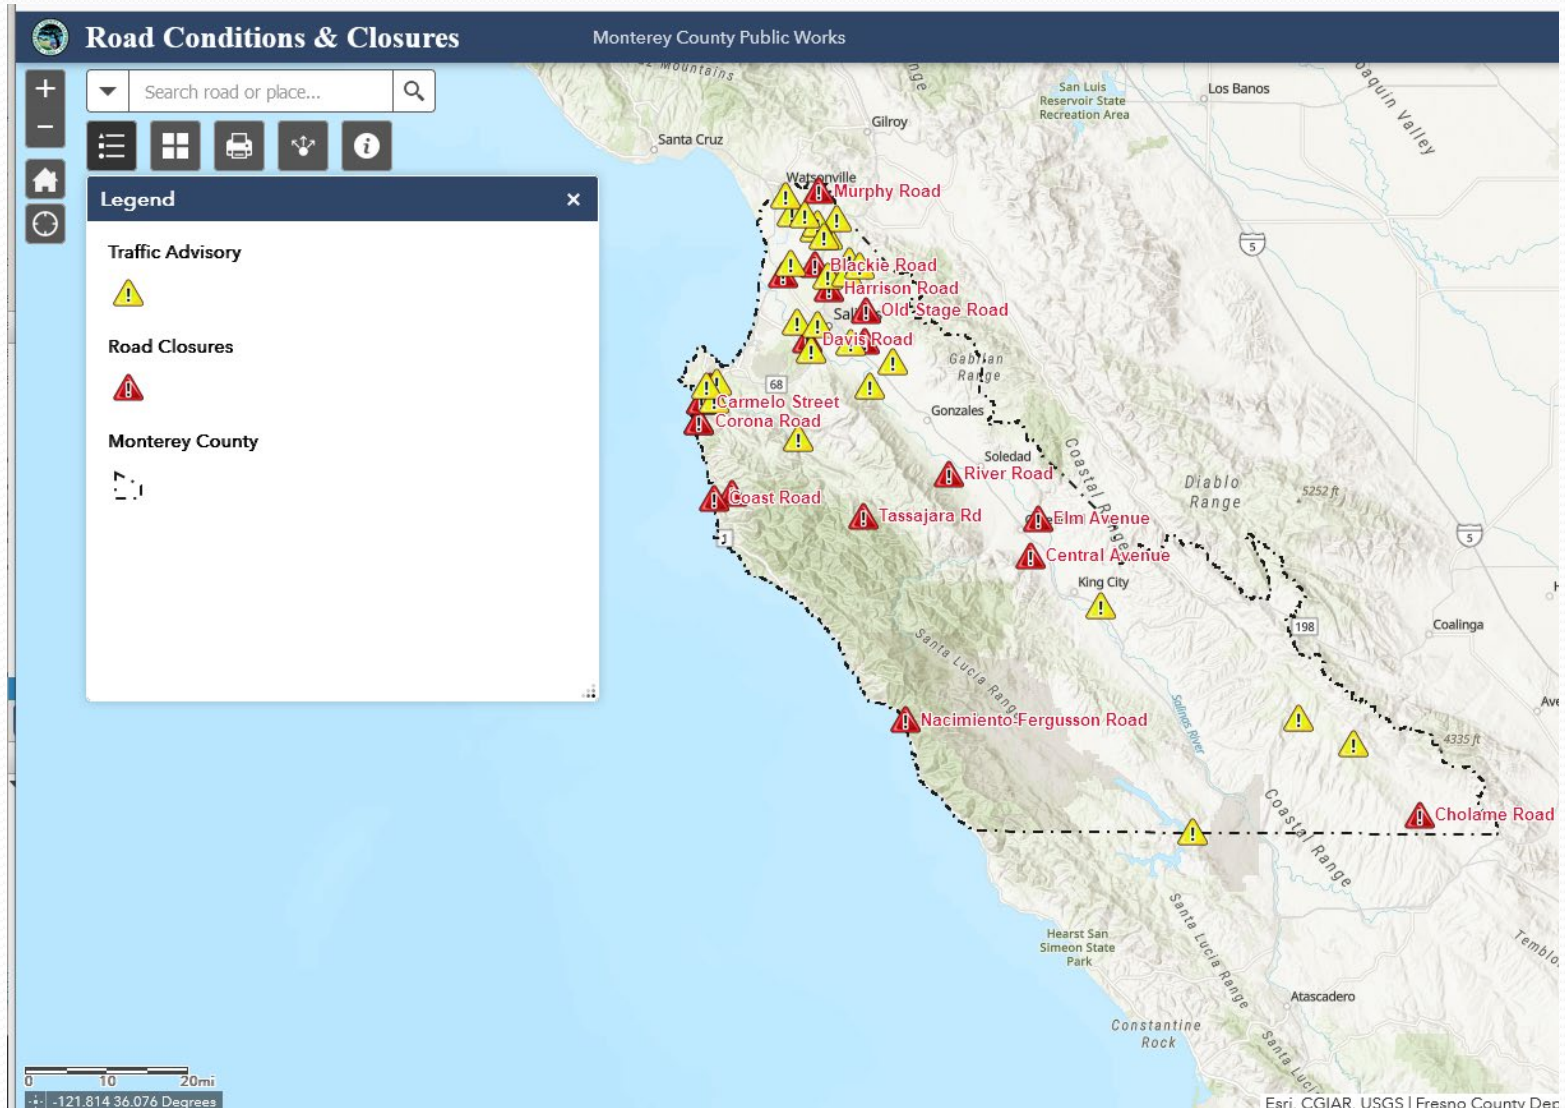

Agenda Date: January 10, 2023
Agenda No.:

Monterey County

Dec 2022 – Jan 2023 Winter Storm Status Update

Road Closure & Info Page (5 Jan 23 @ 1710)

Road Closure & Info Page (9 Jan 23 @ 1115)

Pine Canyon Road @ Live Oak Way

Echo Valley Road

River Road (Camphora and Foothill)

36°25'16" N 121°23'59" W 159°S COURSE -1° GPS 01.05.2023 07:59:02
34520 River Rd, Soledad, CA 93960, United States Accur +/-52.5 Ft ALT 174 Ft

36°24'50" N 121°23'39" W 169°S COURSE 308° GPS 01.05.2023 15:29:42
35678-35832 River Rd, Soledad, CA 93960, United States Accur +/-26.2 Ft ALT 162 Ft

Reliz Canyon Road

36°13'14" N 121°16'44" W 143°SE COURSE -1° GPS

01.06.2023 09:51:06

Sorry no results found

Accur +/-105.0 Ft ALT 715 Ft

Questions or Comments?