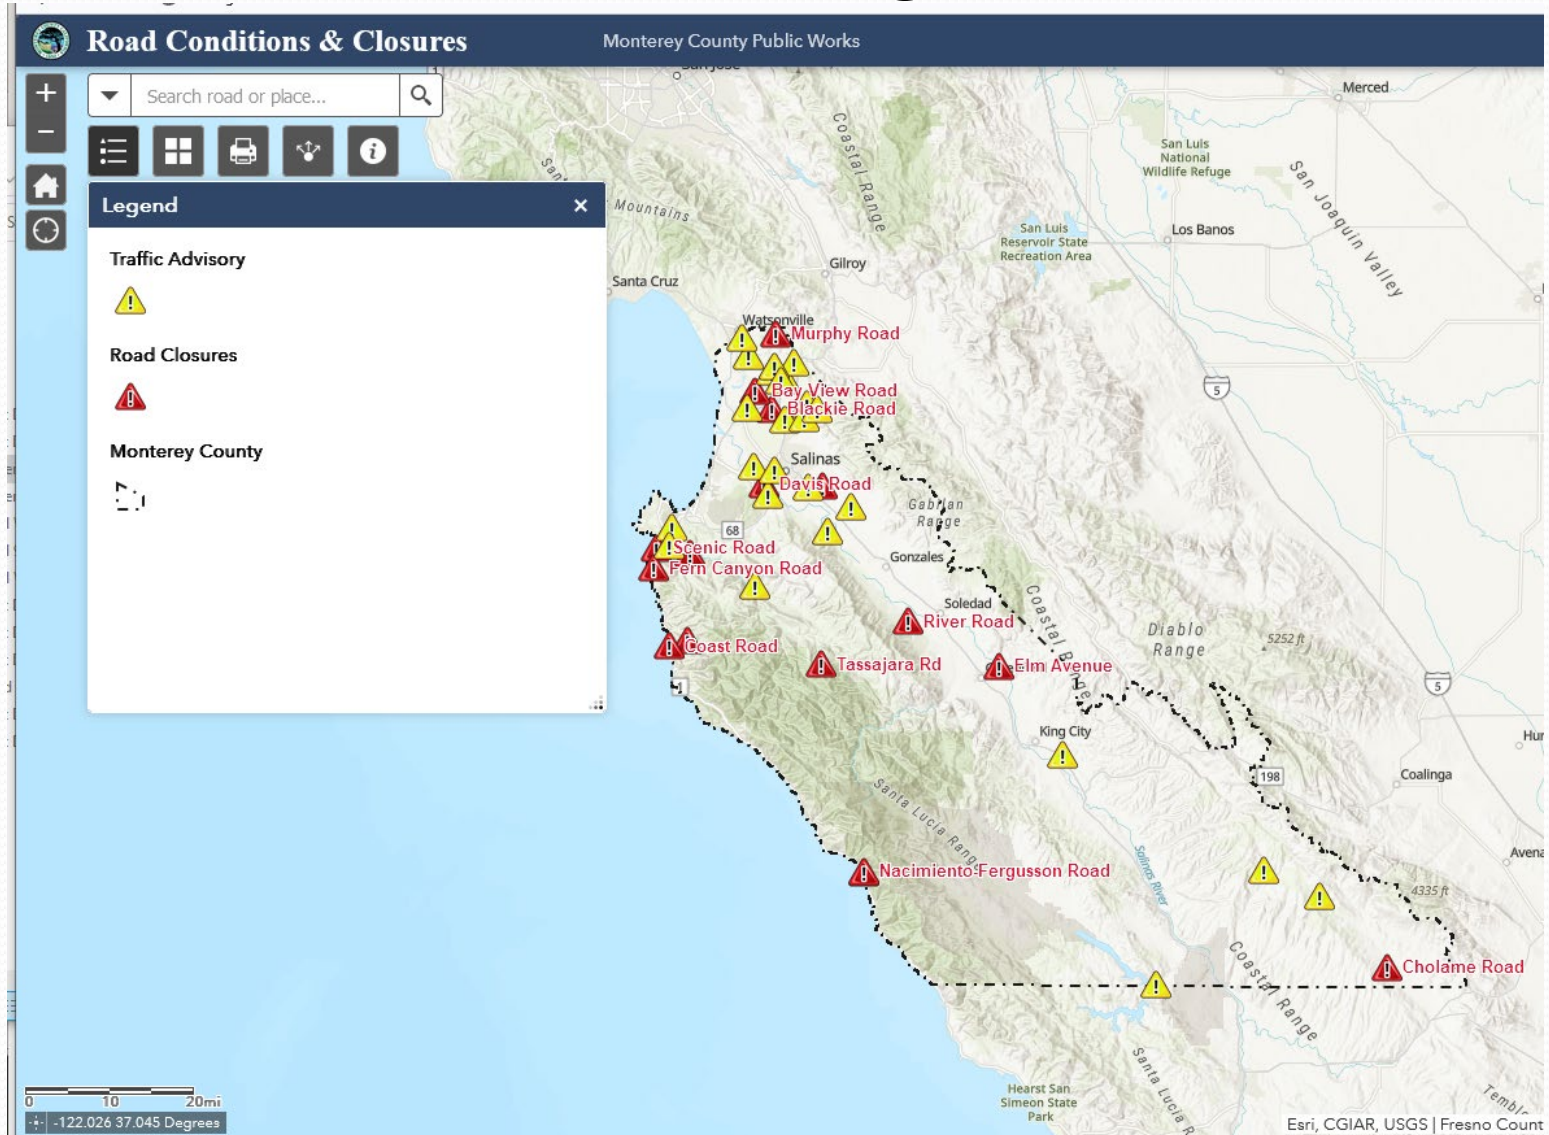

Agenda Date: January 10, 2023
Agenda No.:

Monterey County

Dec 2022 – Jan 2023 Winter Storm Status Update

Road Closure & Info Page (5 Jan 23 @ 1710)

Road Closure & Info Page (9 Jan 23 @ 1115)

Pine Canyon Road @ Live Oak Way

Echo Valley Road

River Road (Camphora and Foothill)

36°25'16" N 121°23'59" W 159°S COURSE -1° GPS 01.05.2023 07:59:02
34520 River Rd, Soledad, CA 93960, United States Accur +/-52.5 Ft ALT 174 Ft

36°24'50" N 121°23'39" W 169°S COURSE 308° GPS 01.05.2023 15:29:42
35678-35832 River Rd, Soledad, CA 93960, United States Accur +/-26.2 Ft ALT 162 Ft

Reliz Canyon Road

36°13'14" N 121°16'44" W 143°SE COURSE -1° GPS

01.06.2023 09:51:06

Sorry no results found

Accur +/-105.0 Ft ALT 715 Ft

Questions or Comments?