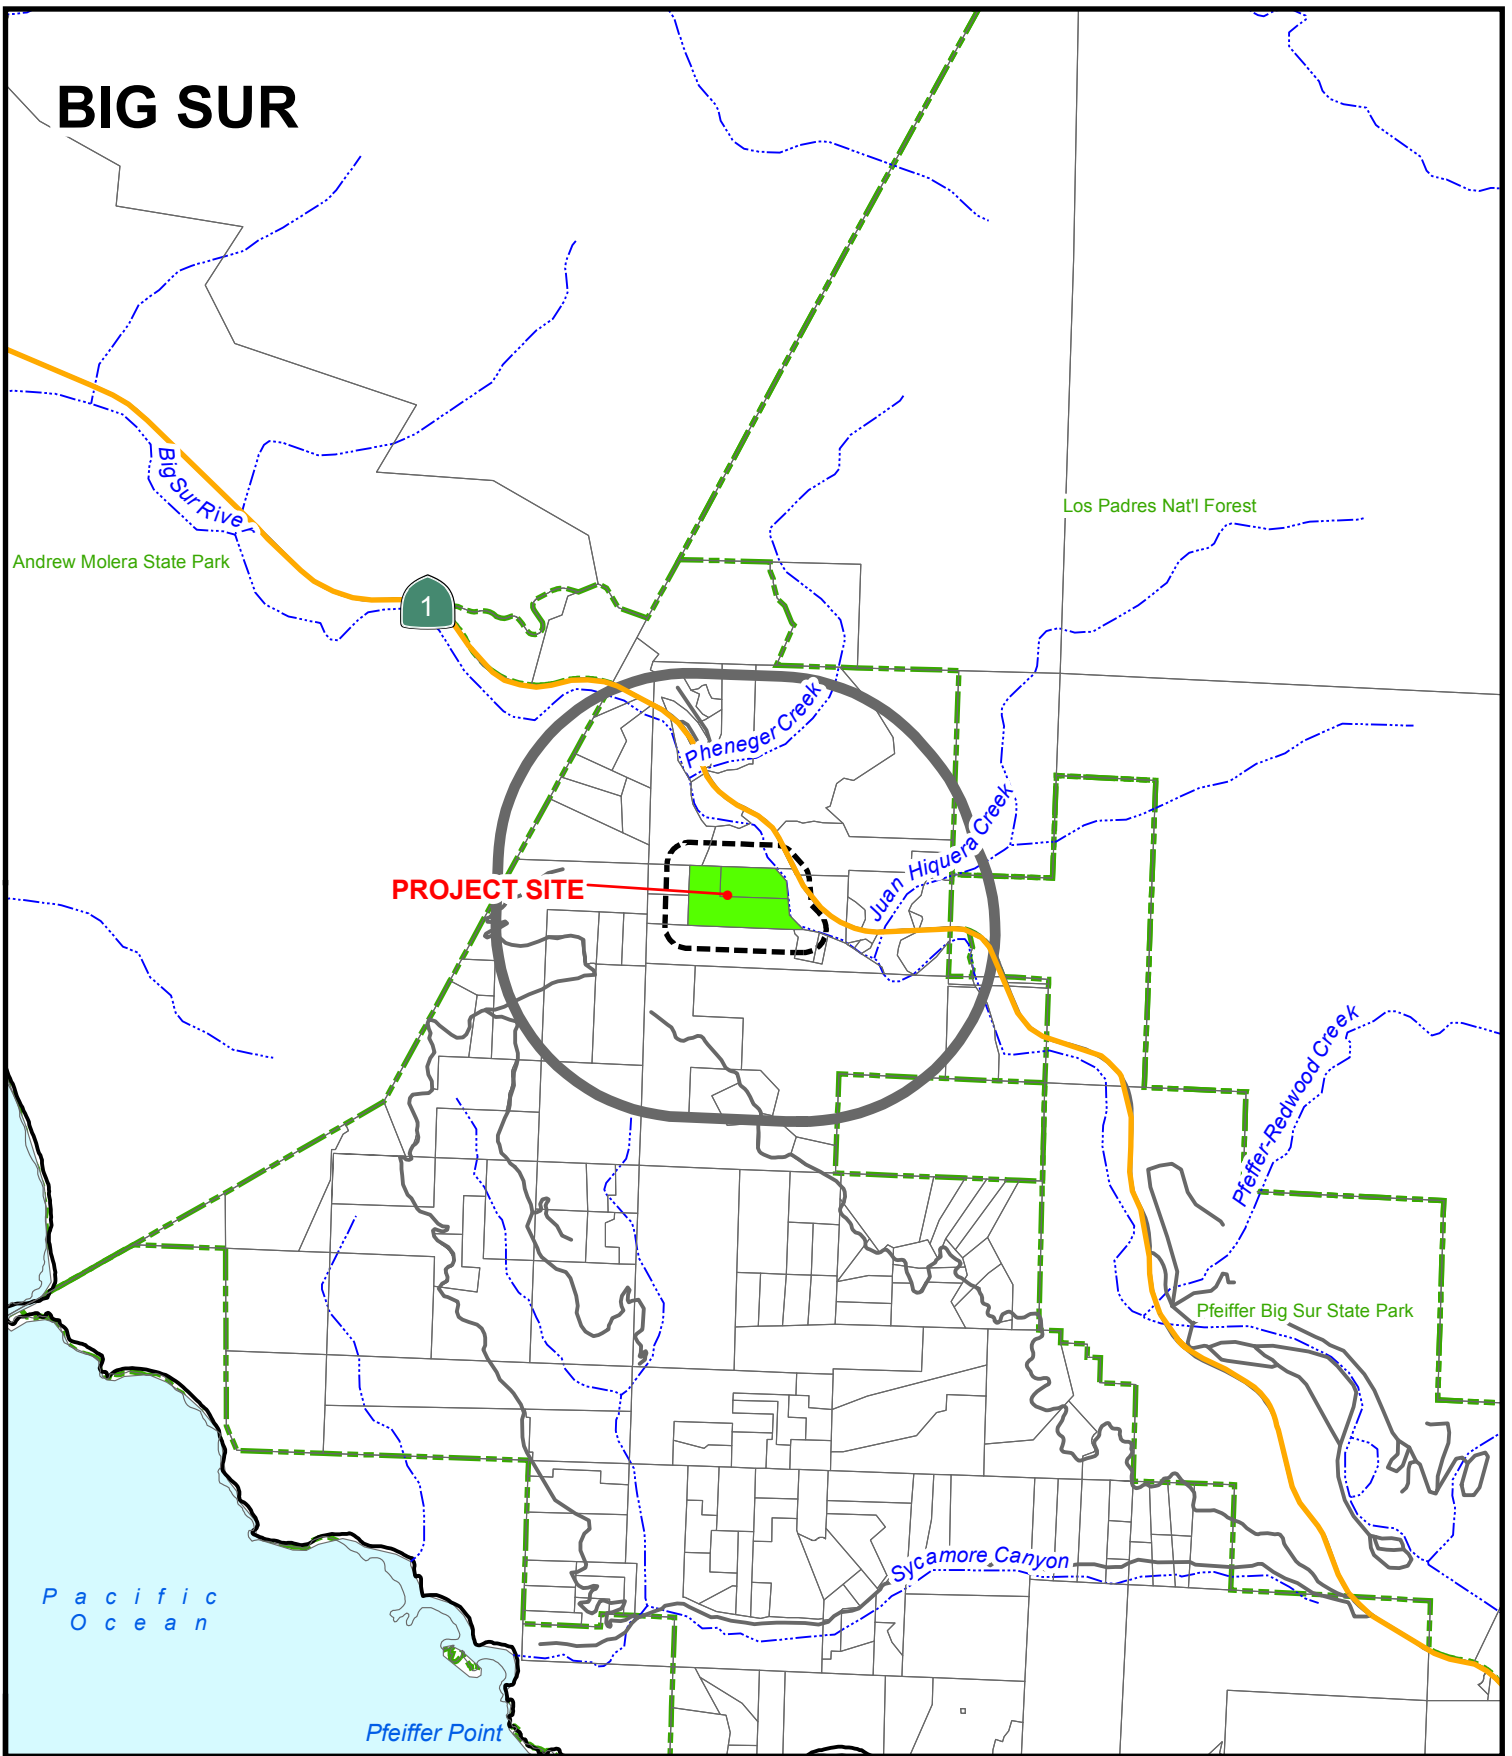

Attachment C
Vicinity Map

Big Sur Properties, LLC
PLN120012

BIG SUR

APPLICANT: RIDEOUT BIG SUR PROPERTIES LLC

APN: 419-211-003-000 & 419-211-004-000

FILE # PLN120012

Water 2500' Limit 300' Limit City Limits

PLANNER: AMADOR