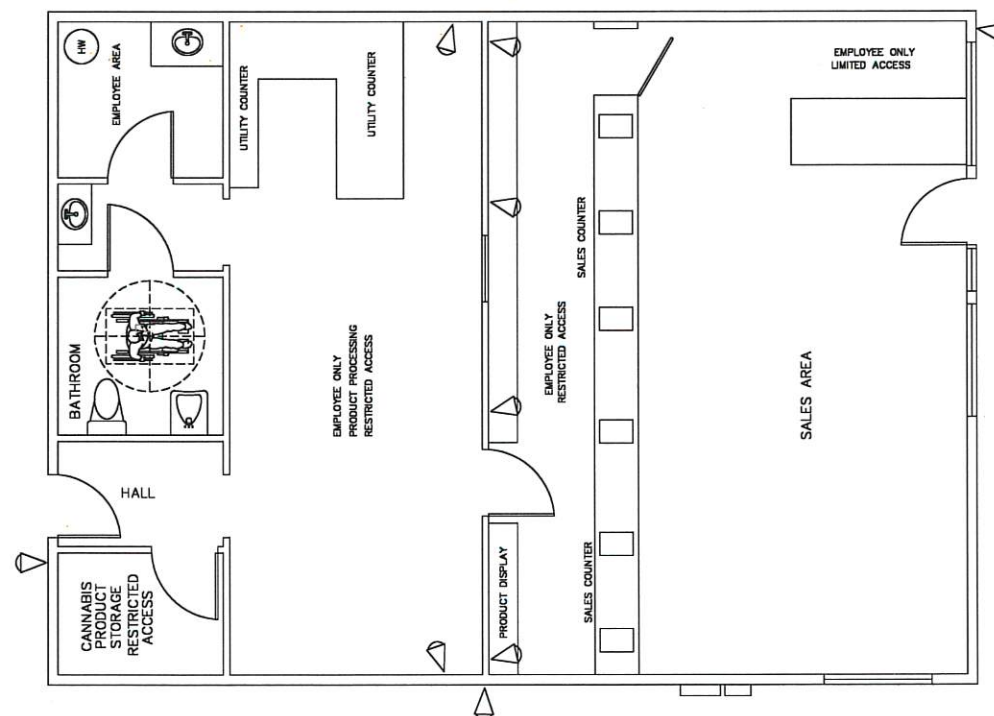

Security Camera Plan

⊕ Exterior wall sconce
- Tech lighting 700 WSPITB-LED B30

△ LED Floodlight with Motion
- Lithonia OLF BRH 40K 120 PE B2

○ Thin Recessed Lighting
- Lithonia 4F4 LED 30k mwmb
(to Replace existing Fluorescent lights)

MJM

Michael James Martin
Civil Engineering
400 Foam Street, Suite 200B
Monterey, California. 93940
Office 831.601.9818

**River Road
Dispensary**

299 River Road

Salinas

California

139-061-003-000

DATE: 12 November 2018

REVISIONS:

**Electrical &
Security Camera Plan**

SCALE: $\frac{1}{4}'' = 1'-0''$

DRAWN BY:

CHECKED BY:

JOB NO.:

SHEET NO.: **E-1**

© Michael James Martin Engineering