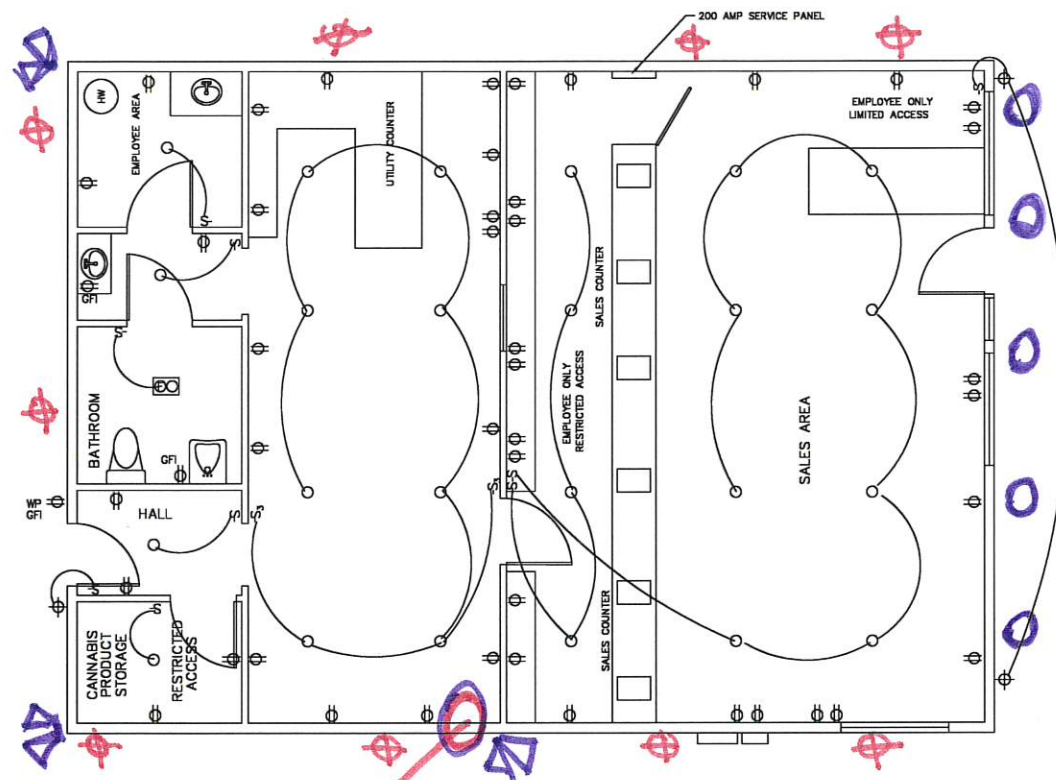

KEY NOTES

○	CEILING FIXTURE
⊕	WALL FIXTURE
⊖	OUTLET FOR VAPOR DISCHARGE LAMP
□	FLUORESCENT LIGHT
⊞	RECESSED OUTLET
⊕	DUPLEX CONVENIENCE OUTLET
⊖	SINGLE CONVENIENCE OUTLET
⊕	SPLIT WIRED DUPLEX CONVENIENCE OUTLET
⊖	RANGE OUTLET
⊖	WATERPROOF OUTLET
⊖	WATERPROOF OUTLET UNDER OVERHANGS
⊖	FLOOR MOUNTED OUTLET
⊕	HIGH VOLTAGE OUTLET
S	SINGLE POLE SWITCH
S	THREE WAY SWITCH
S	FOUR WAY SWITCH
S	AUTOMATIC DOOR SWITCH
S	MOMENTARY CONTACT SWITCH
TV	CABLE TV
TE	TELEPHONE
ED	ELECTRIC DOOR OPENER
B	BELL
B	DOOR BELL
CF	COMBINATION FLUOR. LIGHT AND FAN
SD	SMOKE DETECTOR (SEE NOTES BELOW)
⊕	DECORATIVE HANGING CEILING FIXTURE (CHANDELIERS)
⊕	WALL SCONCES
●	SPOT LIGHT
⊖	COVE LIGHTING
⊖	FLOOD LIGHTING MOMENTARY CONTACT
⊖	FLOOR RECESSED LIGHTING
⊖	LIGHT SENSORED
⊖	FLUORESCENT LIGHT
⊖	CARBON MONOXIDE DETECTOR

SMOKE ALARM NOTES:
SMOKE ALARMS SHALL BE "HARD WIRED" AND SHALL BE EQUIPPED WITH BATTERY BACKUP (CBC)

LEGEND

SECURITY CAMERA LOCATION

Electrical Plan

Existing Exterior Drive Way Light located on side of Building - on Roof