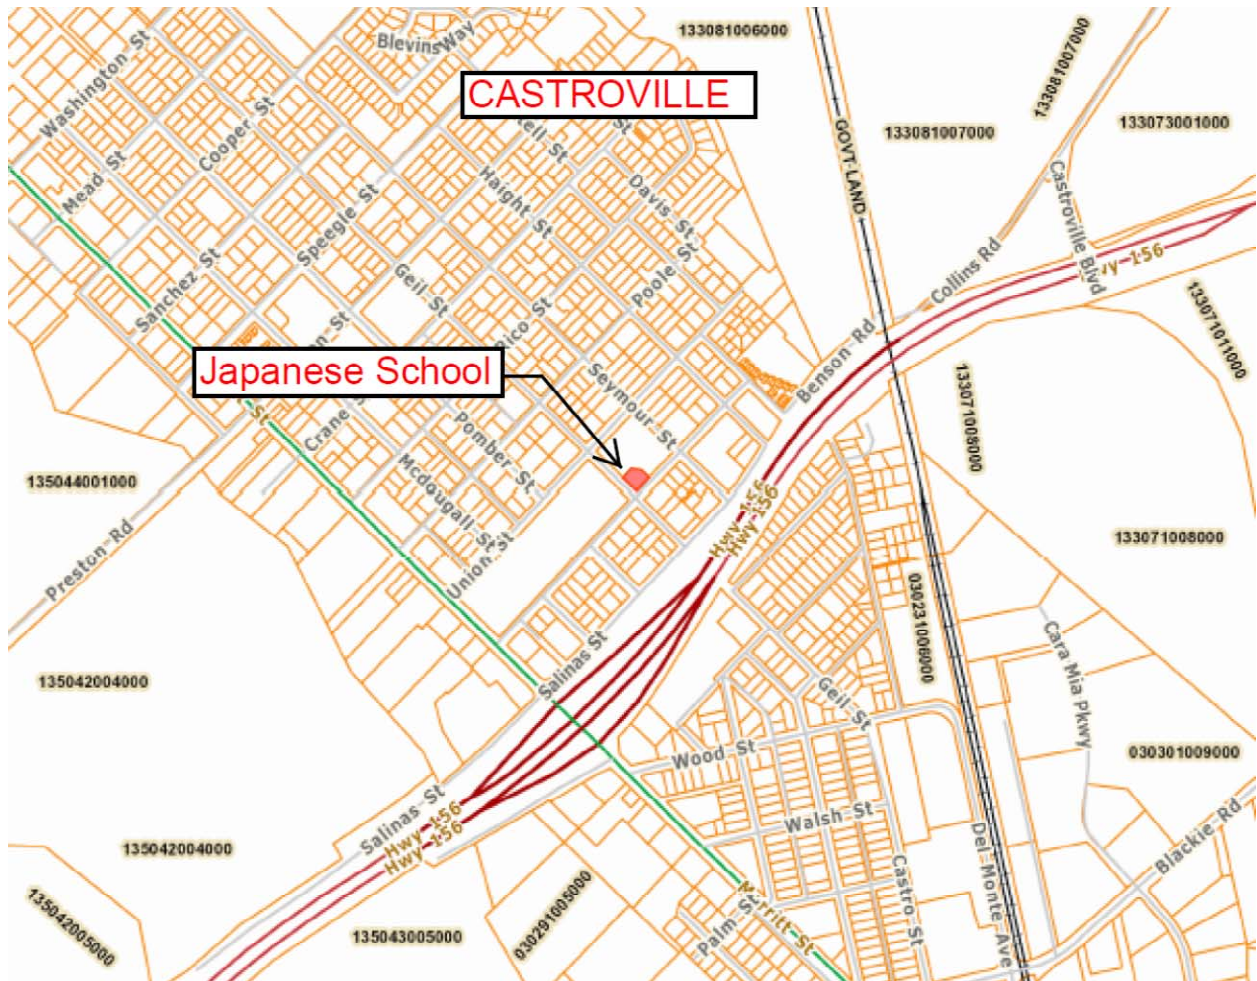

Attachment 1

This page intentionally left blank.

VICINITY MAP
Japanese Schoolhouse
11199 Geil Street
Castroville, CA

This page intentionally left blank