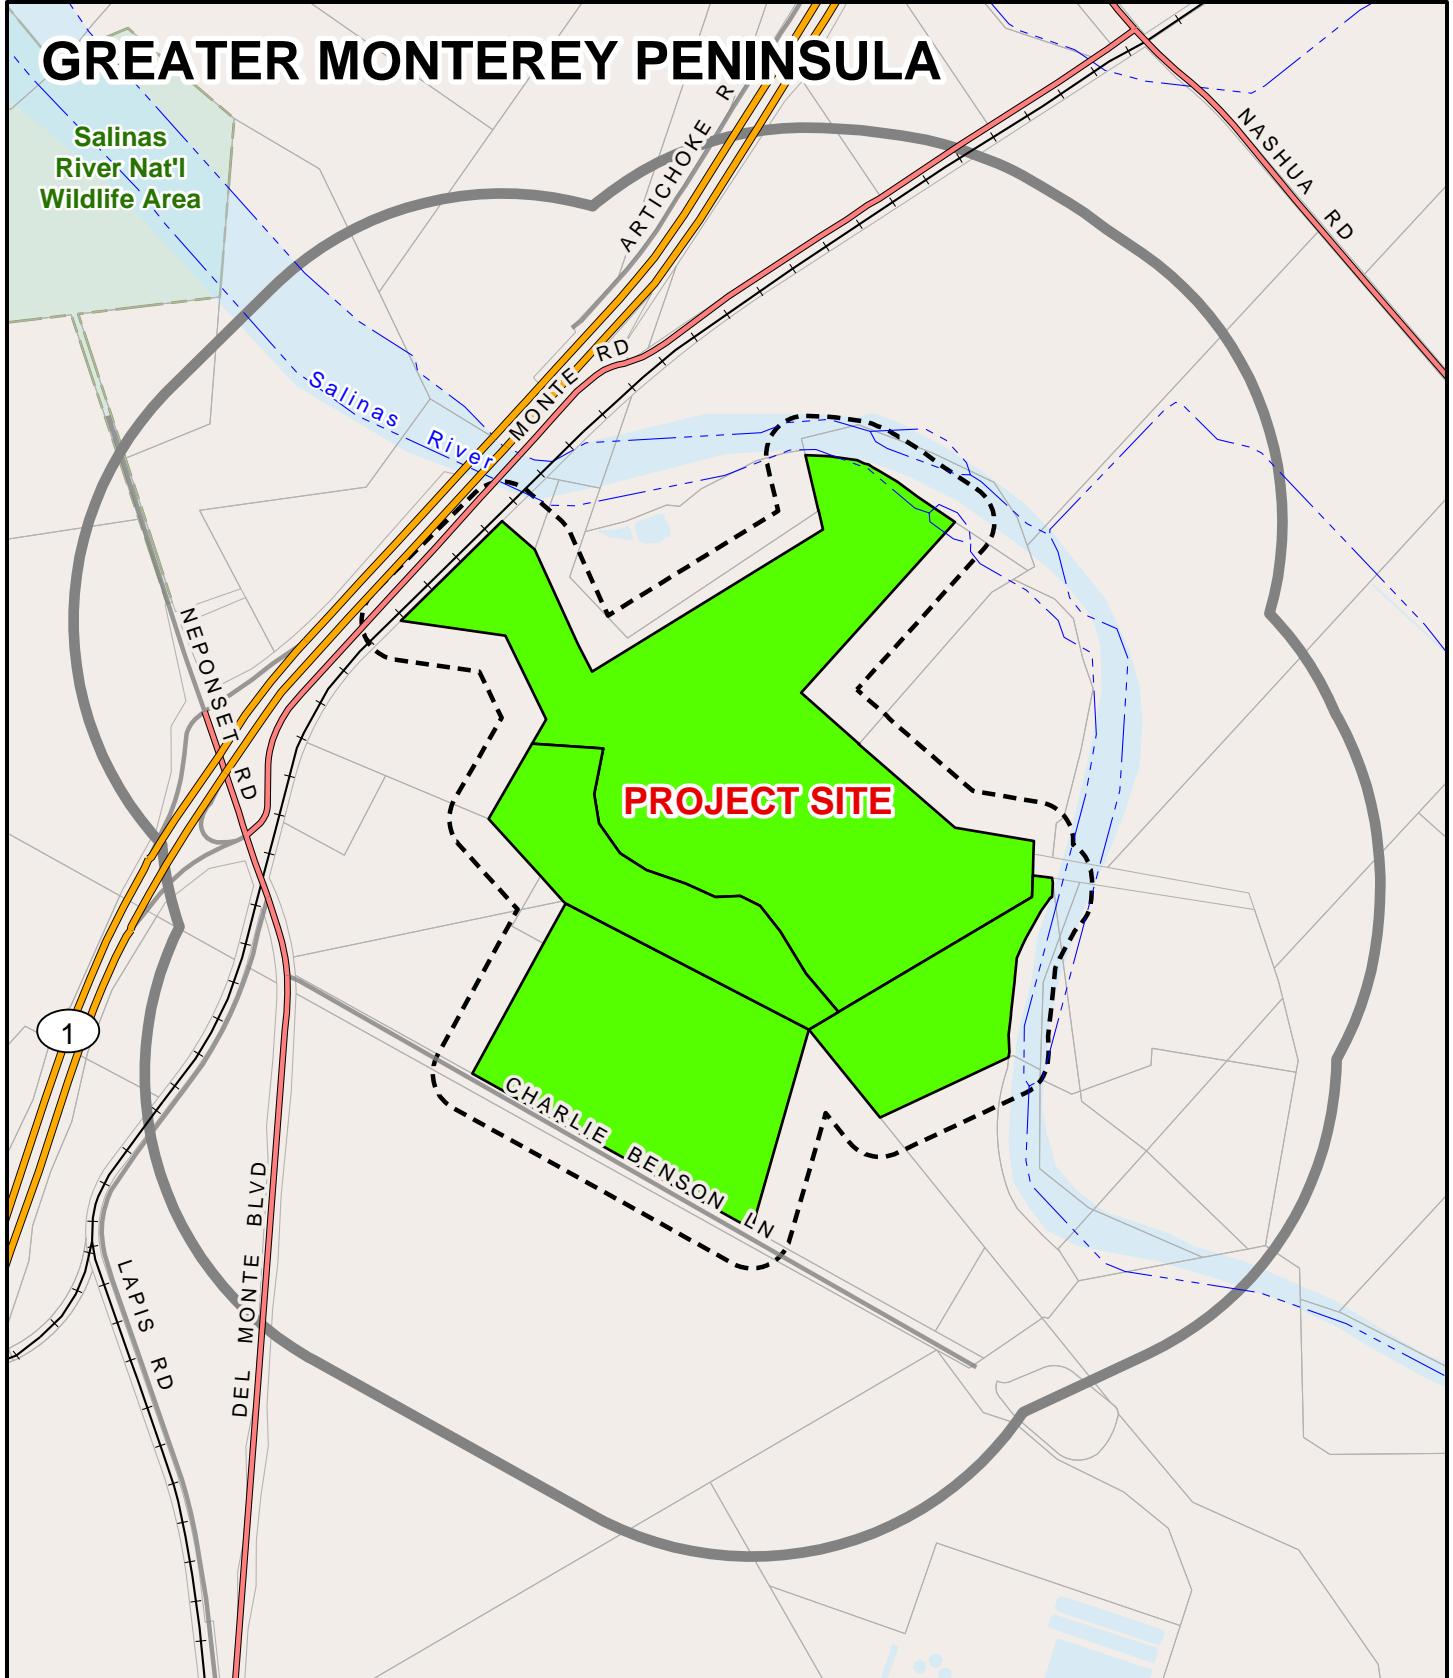

Attachment B

This page intentionally left blank.

GREATER MONTEREY PENINSULA

Salinas River Nat'l Wildlife Area

APPLICANT: SUNSET FARMS INC

APN: 229-011-016-000 and -009 and -042 and -047

FILE # PLN210077

ProjectSite

2500Buffer

300Buffer

This page intentionally left blank.