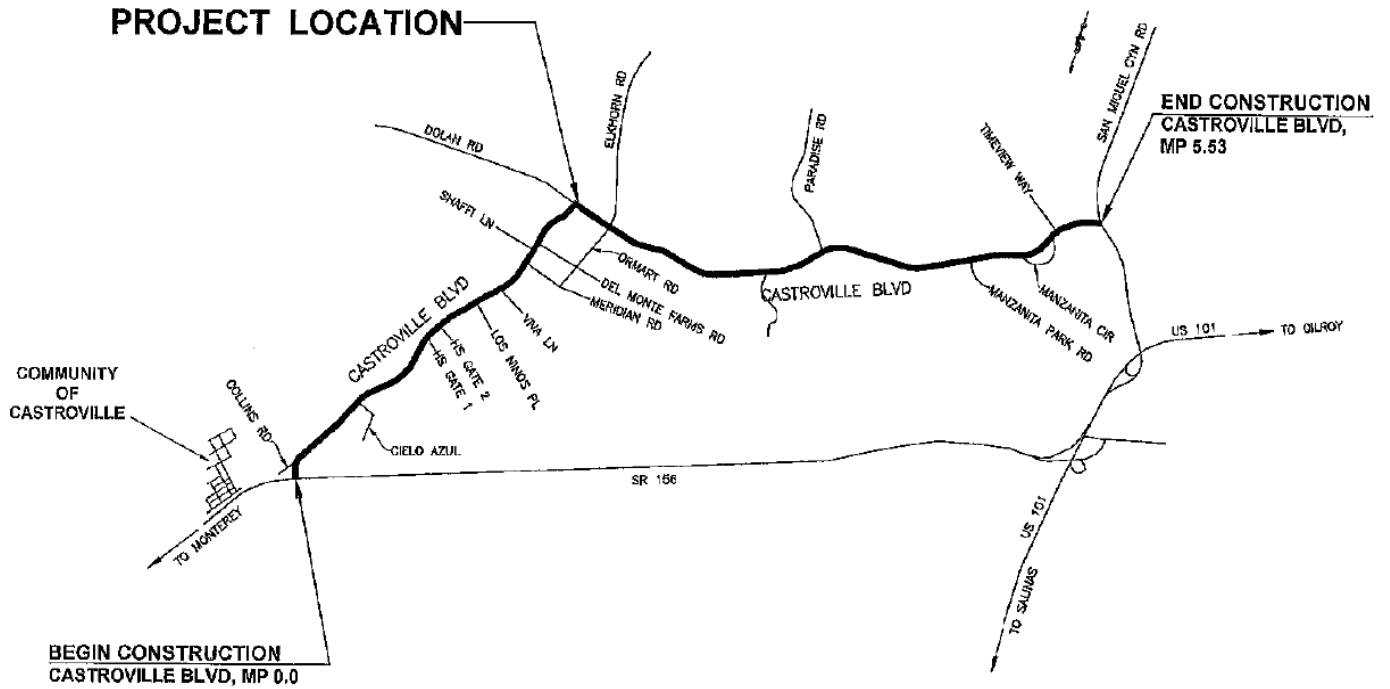

# LOCATION MAP

## CASTROVILLE BOULEVARD OVERLAY PROJECT NO. 14-142765 STATE PROJECT NO. 0513000081L-N

FEDERAL AID PROJECT NO. HRRRL-5944(114)