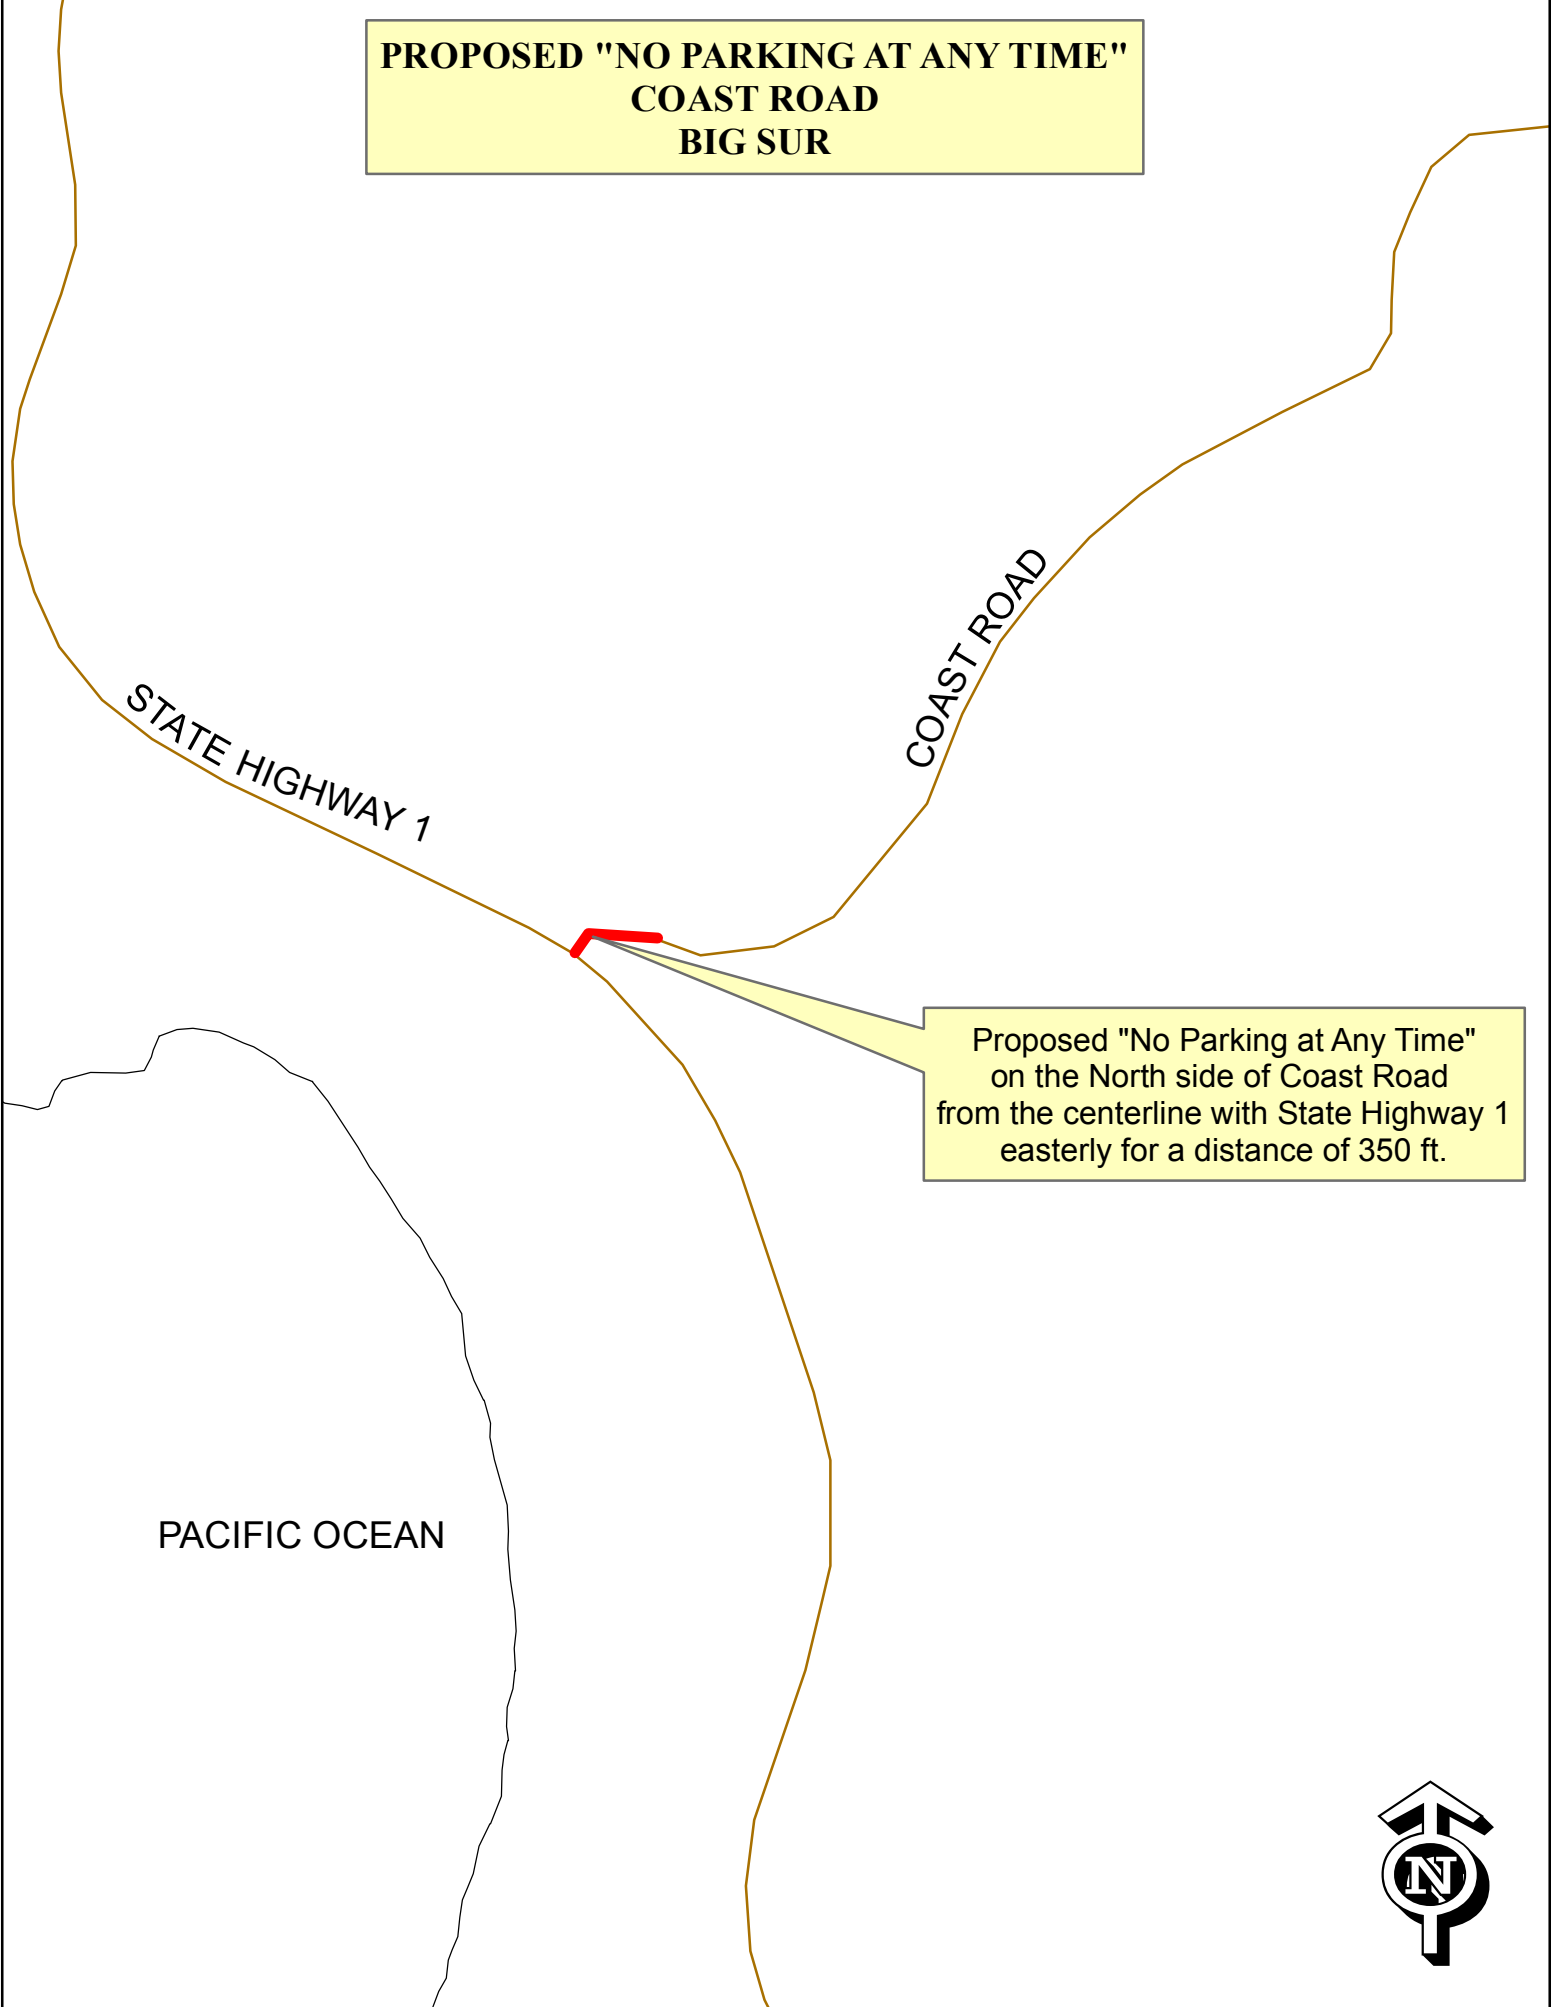

**PROPOSED "NO PARKING AT ANY TIME"  
COAST ROAD  
BIG SUR**

STATE HIGHWAY 1

COAST ROAD

PACIFIC OCEAN

Proposed "No Parking at Any Time"  
on the North side of Coast Road  
from the centerline with State Highway 1  
easterly for a distance of 350 ft.