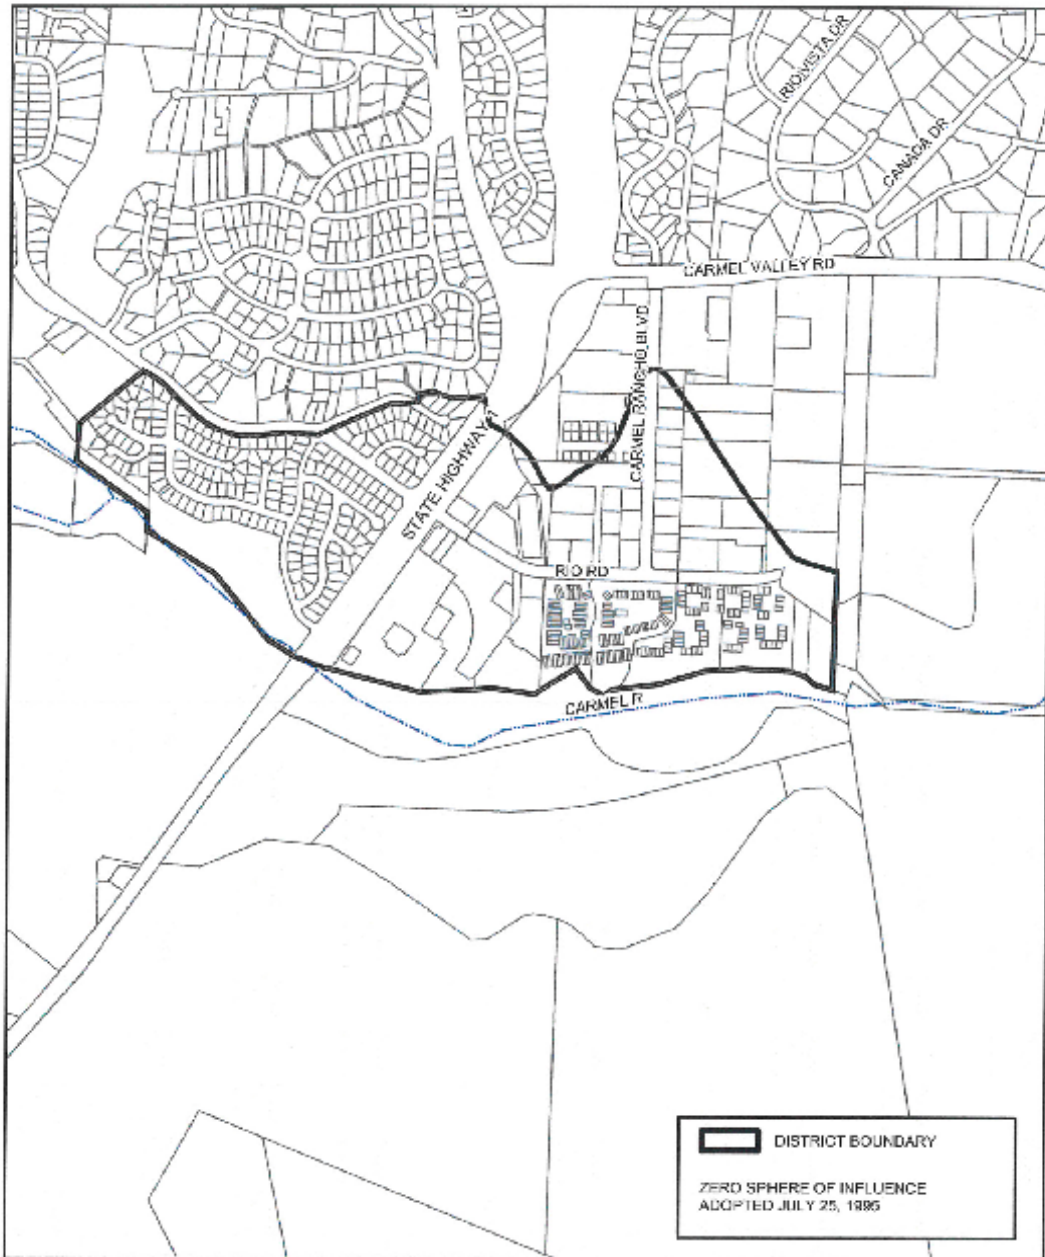

LOCATION MAP
MONTEREY COUNTY RESOURCE MANAGEMENT AGENCY - PUBLIC WORKS
COUNTY SERVICE AREA NO. 50 – RIOWAY TRACK

LAFCO of Monterey County
 LOCAL AGENCY FORMATION COMMISSION
 P.O. Box 1248 155 Mc. Donnell St., Suite 100
 Salinas, CA 95076 Salinas, CA 95076
 Telephone (831) 754-8821 Fax (831) 754-8821

SPECIAL DISTRICTS
COUNTY SERVICE AREA # 50
RIO WAY TRACT # 2,
MISSION FIELDS & CARMEL RANCHO