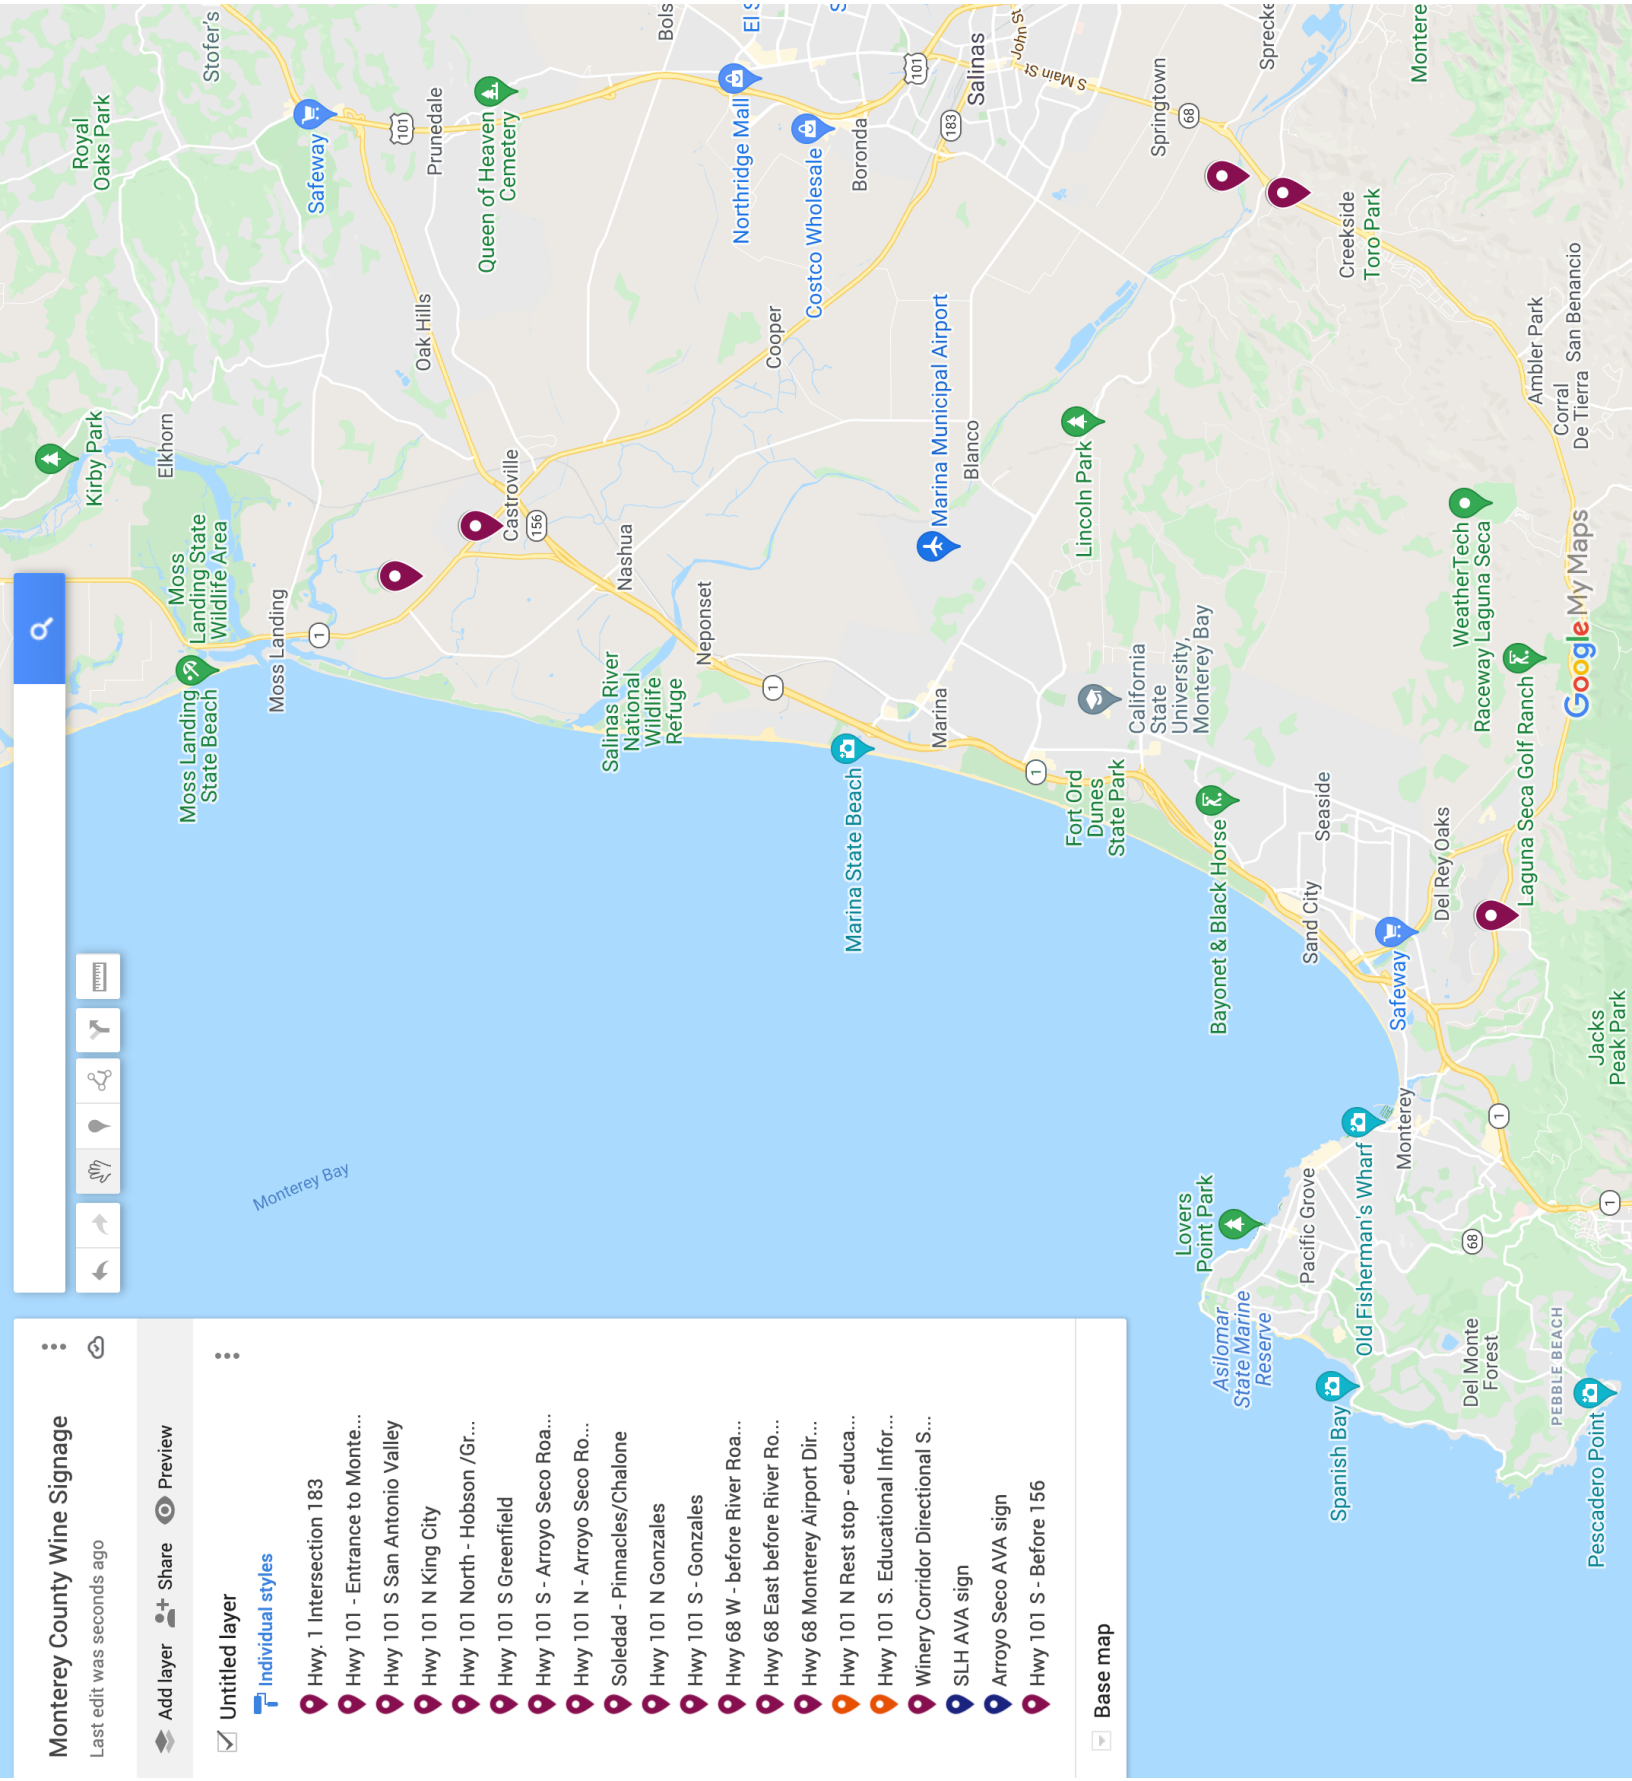

Hwy 68 Monterey Airport Directional Wine Tasting sign

Hwy 101 N Rest stop - educational information

Hwy 101 S. Educational Information

Winery Corridor Directional Sign

SLH AVA sign

Overview

Monterey County Wine Signage

Last edit was seconds ago

Add layer Share Preview

Untitled layer

Individual styles

- Hwy. 1 Intersection 183
- Hwy 101 - Entrance to Monte...
- Hwy 101 S San Antonio Valley
- Hwy 101 N King City
- Hwy 101 North - Hobson /Gr...
- Hwy 101 S Greenfield
- Hwy 101 S - Arroyo Seco Roa...
- Hwy 101 N - Arroyo Seco Ro...
- Soledad - Pinnacles/Chalone
- Hwy 101 N Gonzales
- Hwy 101 S - Gonzales
- Hwy 68 W - before River Roa...
- Hwy 68 East before River Ro...
- Hwy 68 Monterey Airport Dir...
- Hwy 101 N Rest stop - educa...
- Hwy 101 S. Educational Infor...
- Winery Corridor Directional S...
- SLH AVA sign
- Arroyo Seco AVA sign
- Hwy 101 S - Before 156

Base map

Monterey County Wine Signage

Last edit was 2 minutes ago

◆ Add layer

👤 Share

👁 Preview

☑ **Untitled layer**

📄 Individual styles

- 📍 Hwy. 1 Intersection 183
- 📍 Hwy 101 - Entrance to Monte...
- 📍 Hwy 101 S San Antonio Valley
- 📍 Hwy 101 N King City
- 📍 Hwy 101 North - Hobson /Gr...
- 📍 Hwy 101 S Greenfield
- 📍 Hwy 101 S - Arroyo Seco Roa...
- 📍 Hwy 101 N - Arroyo Seco Ro...
- 📍 Soledad - Pinnacles/Chalone
- 📍 Hwy 101 N Gonzales
- 📍 Hwy 101 S - Gonzales
- 📍 Hwy 68 W - before River Roa...
- 📍 Hwy 68 East before River Ro...
- 📍 Hwy 68 Monterey Airport Dir...
- 📍 Hwy 101 N Rest stop - educa...
- 📍 Hwy 101 S. Educational Infor...
- 📍 Winery Corridor Directional S...
- 📍 SLH AVA sign
- 📍 Arroyo Seco AVA sign
- 📍 Hwy 101 S - Before 156