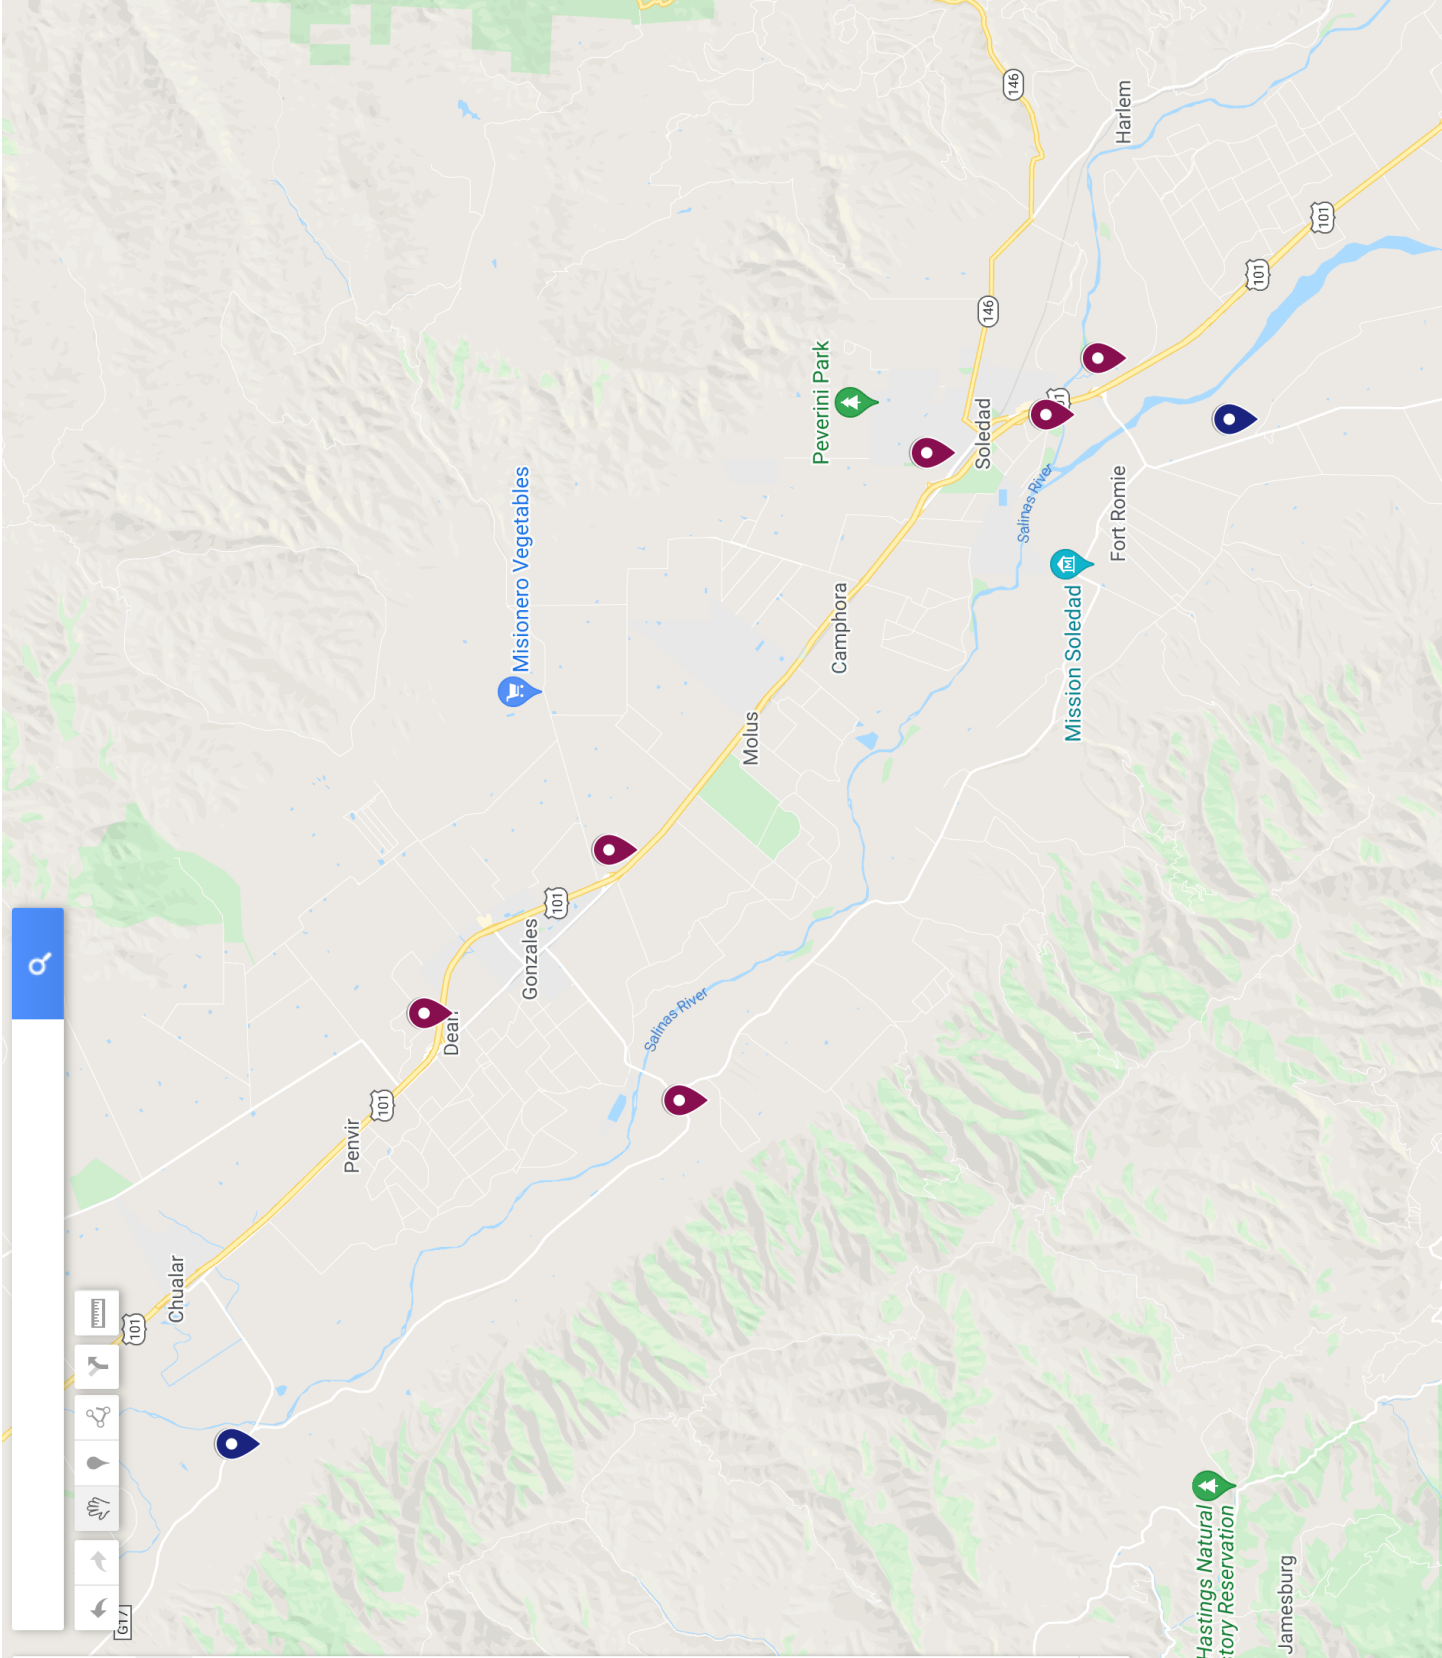

Base map

Monterey County Wine Signage

Last edit was 2 minutes ago

◆ Add layer

👤 Share

👁 Preview

☑ **Untitled layer**

📄 Individual styles

- 📍 Hwy. 1 Intersection 183
- 📍 Hwy 101 - Entrance to Monte...
- 📍 Hwy 101 S San Antonio Valley
- 📍 Hwy 101 N King City
- 📍 Hwy 101 North - Hobson /Gr...
- 📍 Hwy 101 S Greenfield
- 📍 Hwy 101 S - Arroyo Seco Roa...
- 📍 Hwy 101 N - Arroyo Seco Ro...
- 📍 Soledad - Pinnacles/Chalone
- 📍 Hwy 101 N Gonzales
- 📍 Hwy 101 S - Gonzales
- 📍 Hwy 68 W - before River Roa...
- 📍 Hwy 68 East before River Ro...
- 📍 Hwy 68 Monterey Airport Dir...
- 📍 Hwy 101 N Rest stop - educa...
- 📍 Hwy 101 S. Educational Infor...
- 📍 Winery Corridor Directional S...
- 📍 SLH AVA sign
- 📍 Arroyo Seco AVA sign
- 📍 Hwy 101 S - Before 156

🗑 Base map

Map navigation controls including a search bar, a list of navigation icons (back, forward, home, location, compass, pan, zoom in, zoom out), and a scale bar.

Monterey County Wine Signage

Last edit was seconds ago

Base map

Lake San Antonio Resort

Oak Shores Realty

Monterey County Wine Signage

Last edit was seconds ago

Add layer Share Preview

Untitled layer

Individual styles