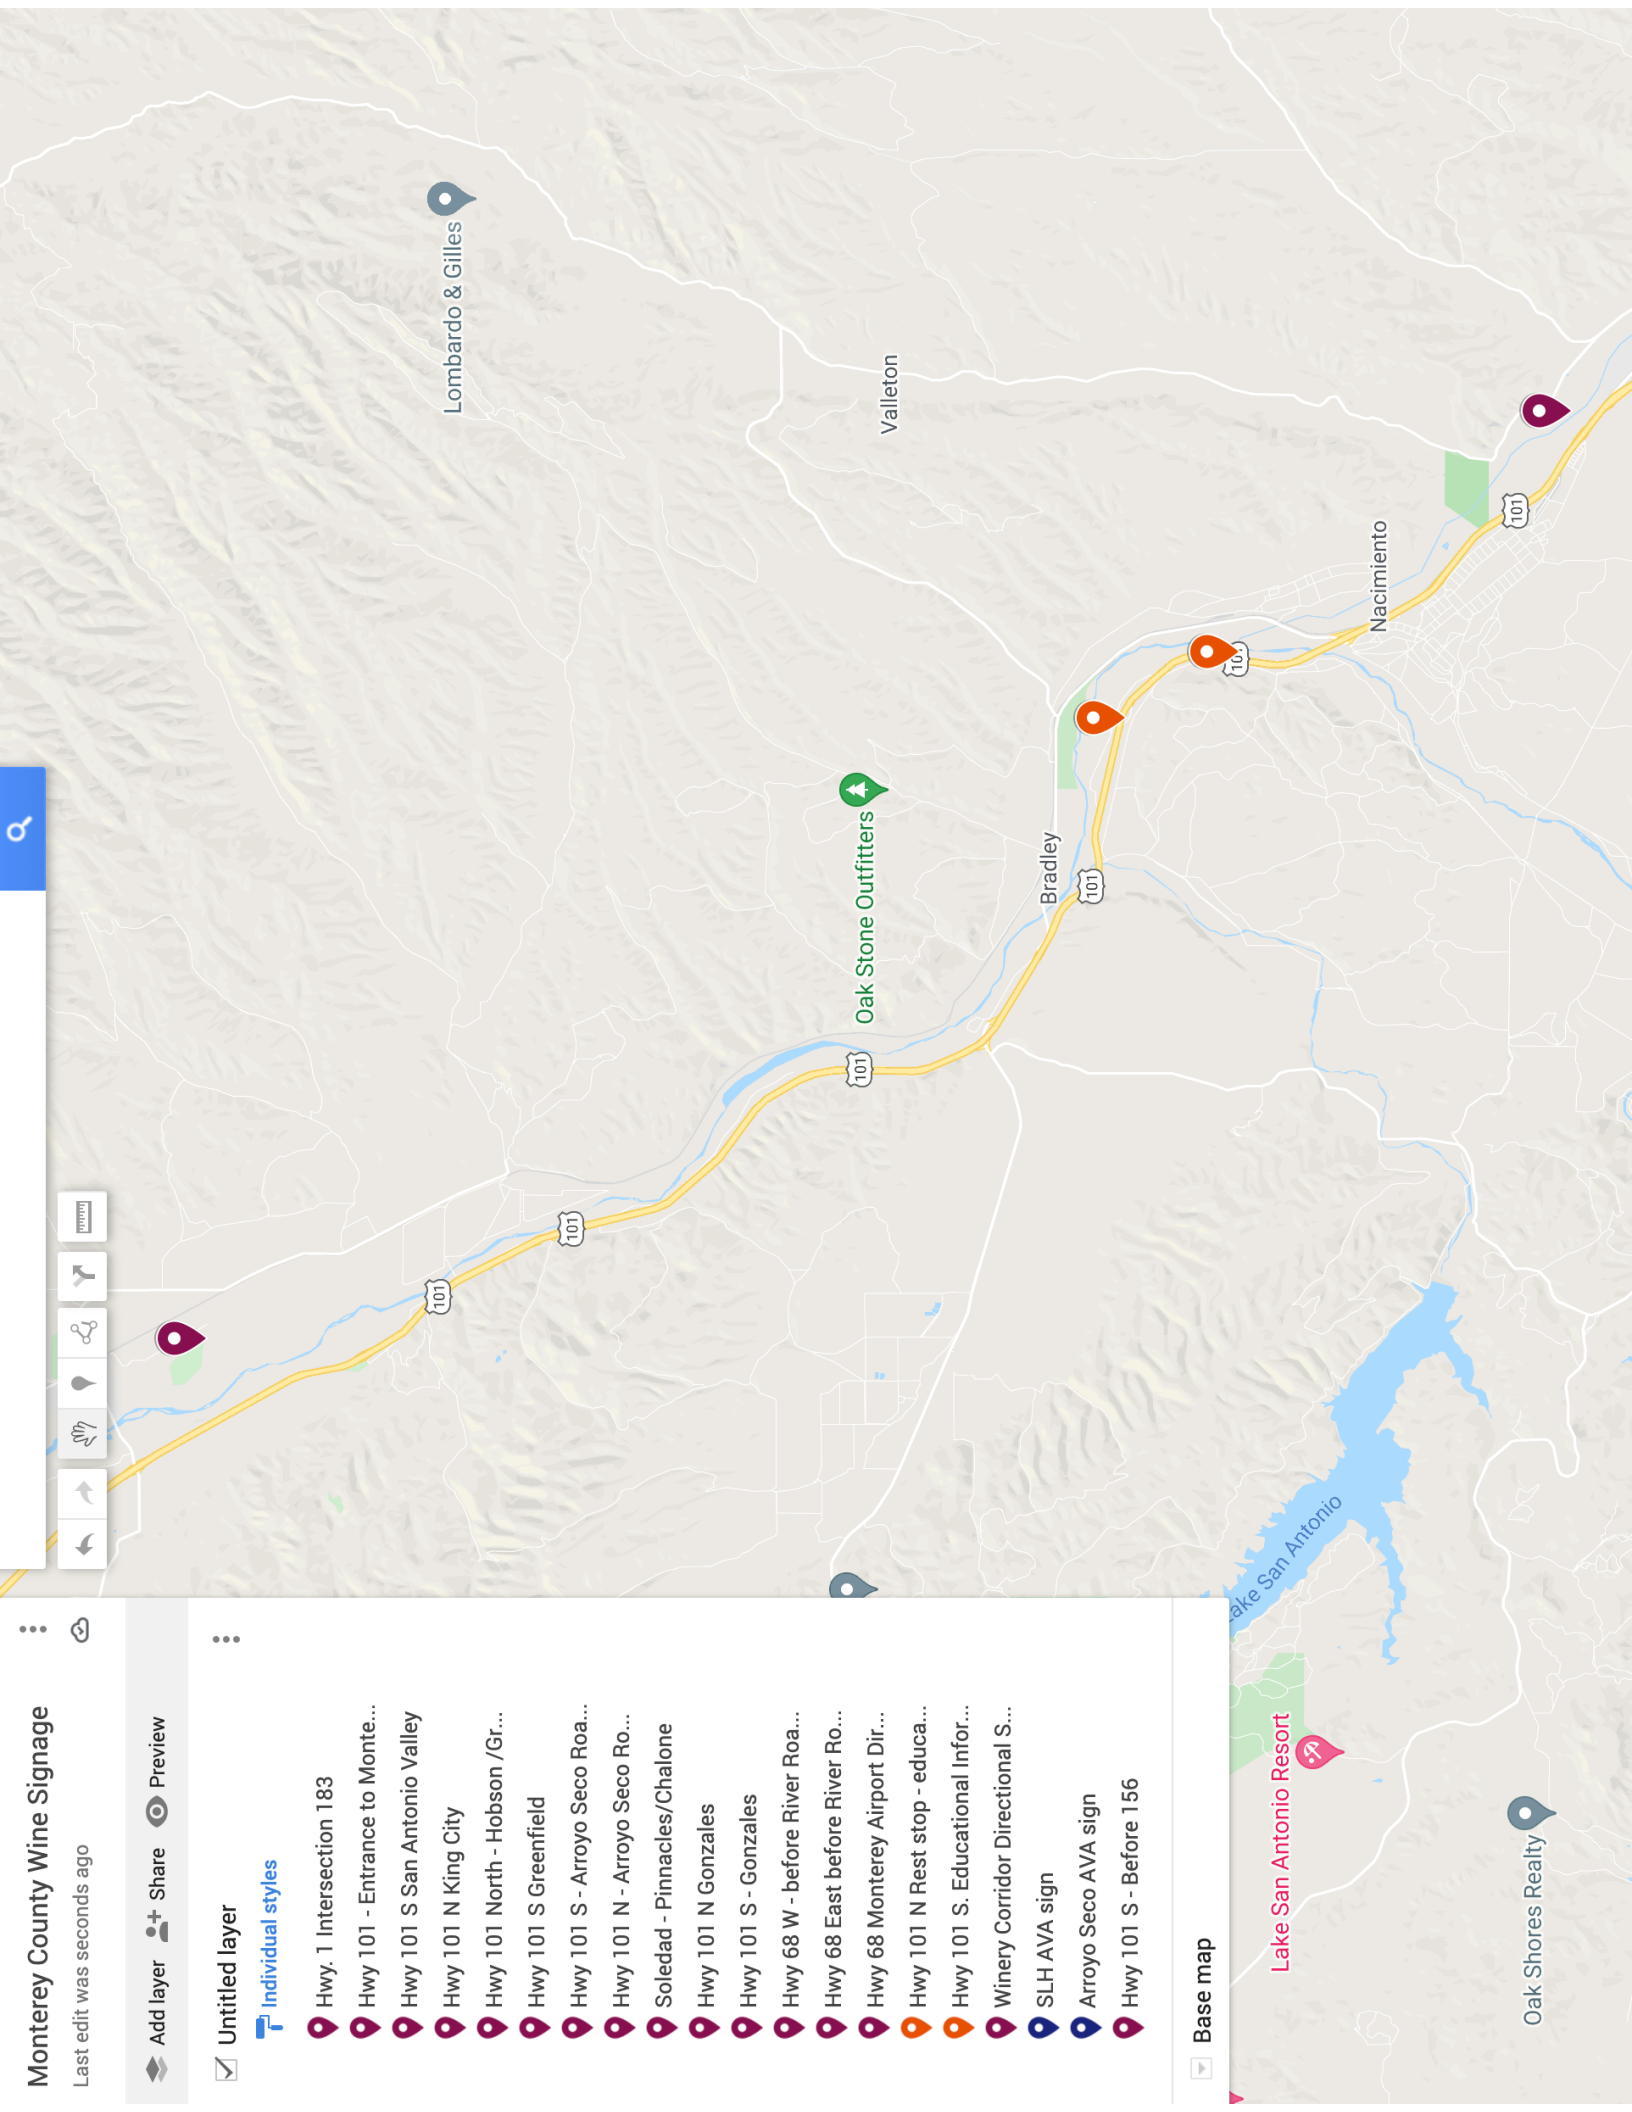

- 📍 Hwy. 1 Intersection 183
- 📍 Hwy 101 - Entrance to Monte...
- 📍 Hwy 101 S San Antonio Valley
- 📍 Hwy 101 N King City
- 📍 Hwy 101 North - Hobson /Gr...
- 📍 Hwy 101 S Greenfield
- 📍 Hwy 101 S - Arroyo Seco Roa...
- 📍 Hwy 101 N - Arroyo Seco Ro...
- 📍 Soledad - Pinnacles/Chalone
- 📍 Hwy 101 N Gonzales
- 📍 Hwy 101 S - Gonzales
- 📍 Hwy 68 W - before River Roa...
- 📍 Hwy 68 East before River Ro...
- 📍 Hwy 68 Monterey Airport Dir...
- 📍 Hwy 101 N Rest stop - educa...
- 📍 Hwy 101 S. Educational Infor...
- 📍 Winery Corridor Directional S...
- 📍 SLH AVA sign
- 📍 Arroyo Seco AVA sign
- 📍 Hwy 101 S - Before 156

🗑 Base map

Map navigation controls including a search bar, a list of navigation icons (back, forward, home, location, compass, pan, zoom in, zoom out), and a scale bar.

Monterey County Wine Signage

Last edit was seconds ago

- Add layer
- Share
- Preview

Untitled layer

Individual styles

- Hwy. 1 Intersection 183
- Hwy 101 - Entrance to Monte...
- Hwy 101 S San Antonio Valley
- Hwy 101 N King City
- Hwy 101 North - Hobson /Gr...
- Hwy 101 S Greenfield
- Hwy 101 S - Arroyo Seco Roa...
- Hwy 101 N - Arroyo Seco Ro...
- Soledad - Pinnacles/Chalone
- Hwy 101 N Gonzales
- Hwy 101 S - Gonzales
- Hwy 68 W - before River Roa...
- Hwy 68 East before River Ro...
- Hwy 68 Monterey Airport Dir...
- Hwy 101 N Rest stop - educa...
- Hwy 101 S. Educational Infor...
- Winery Corridor Directional S...
- SLH AVA sign
- Arroyo Seco AVA sign
- Hwy 101 S - Before 156

Base map

Lake San Antonio Resort

Oak Shores Realty

Monterey County Wine Signage

Last edit was seconds ago

Add layer Share Preview

Untitled layer

Individual styles