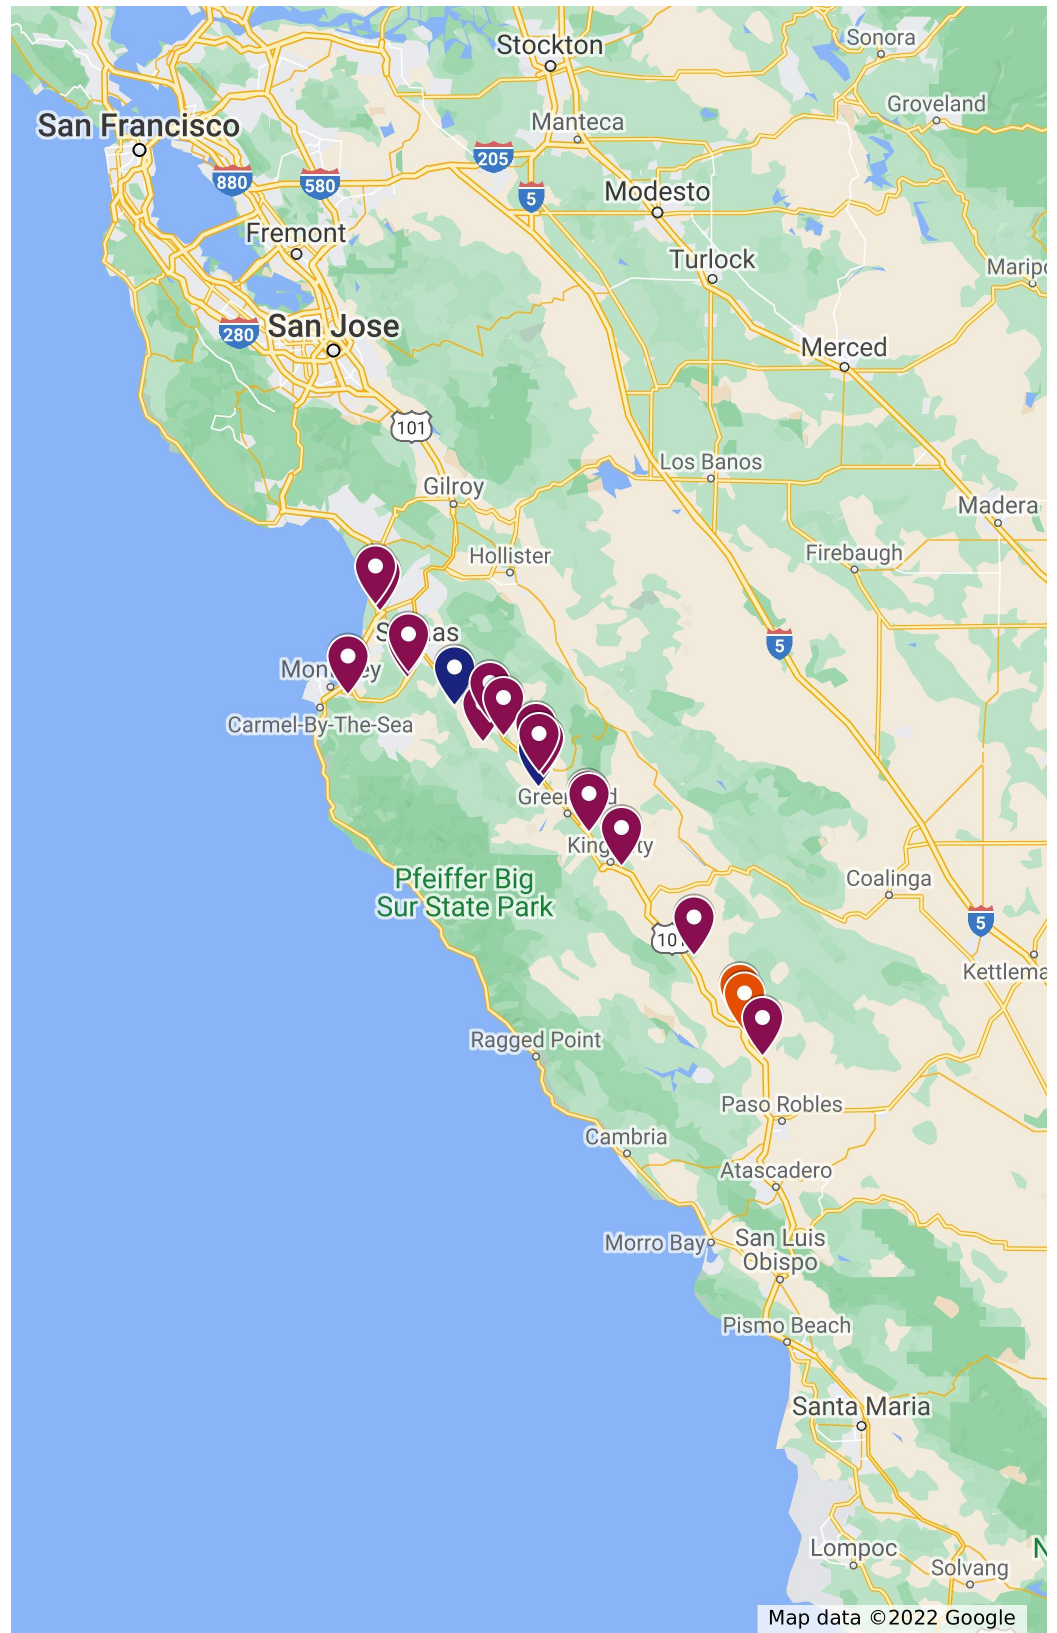

Monterey County Wine Signage

Untitled layer

 Hwy. 1 Intersection 183

Hwy 101 - Entrance to Monterey County

Hwy 101 S San Antonio Valley

Hwy 101 N King City

Hwy 101 North - Hobson /Greenfield

Hwy 101 S Greenfield

Hwy 101 S - Arroyo Seco Road, Soledad

Hwy 101 N - Arroyo Seco Road, Soledad

Soledad - Pinnacles/Chalone

Hwy 101 N Gonzales

Hwy 101 S - Gonzales

Hwy 68 W - before River Road Wine Trail/ Winery Corridor

Hwy 68 East before River Road Wine Trail/Winery Corridor

Hwy 68 Monterey Airport Directional Wine Tasting sign

Hwy 101 N Rest stop - educational information

Hwy 101 S. Educational Information

Winery Corridor Directional Sign

SLH AVA sign

Overview

Monterey County Wine Signage

Last edit was seconds ago

Add layer Share Preview

Untitled layer

Individual styles

- Hwy. 1 Intersection 183
- Hwy 101 - Entrance to Monte...
- Hwy 101 S San Antonio Valley
- Hwy 101 N King City
- Hwy 101 North - Hobson /Gr...
- Hwy 101 S Greenfield
- Hwy 101 S - Arroyo Seco Roa...
- Hwy 101 N - Arroyo Seco Ro...
- Soledad - Pinnacles/Chalone
- Hwy 101 N Gonzales
- Hwy 101 S - Gonzales
- Hwy 68 W - before River Roa...
- Hwy 68 East before River Ro...
- Hwy 68 Monterey Airport Dir...
- Hwy 101 N Rest stop - educa...
- Hwy 101 S. Educational Infor...
- Winery Corridor Directional S...
- SLH AVA sign
- Arroyo Seco AVA sign
- Hwy 101 S - Before 156