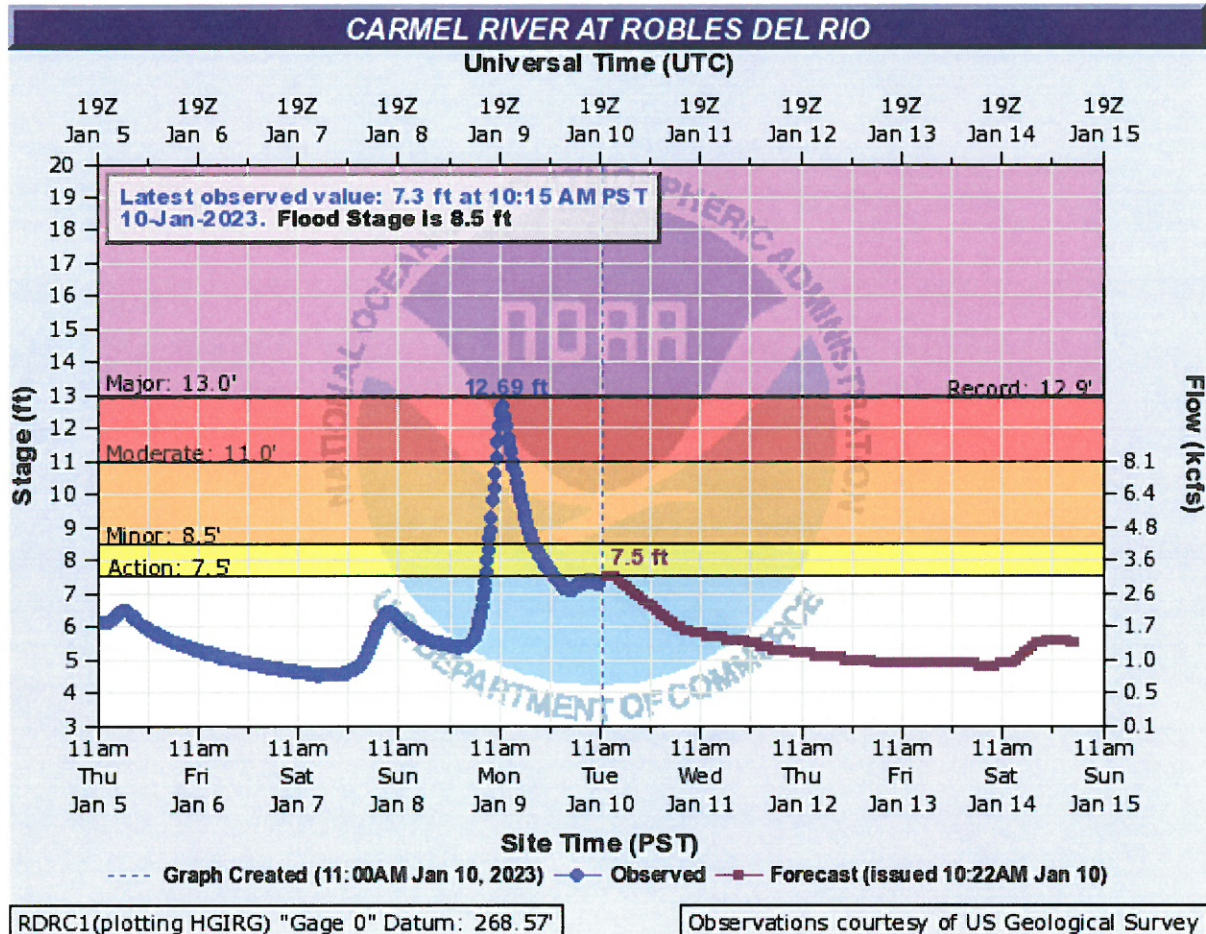

January 10, 2023 1100 hours

Carmel River @ Robles Del Rio NWS Hydrologic