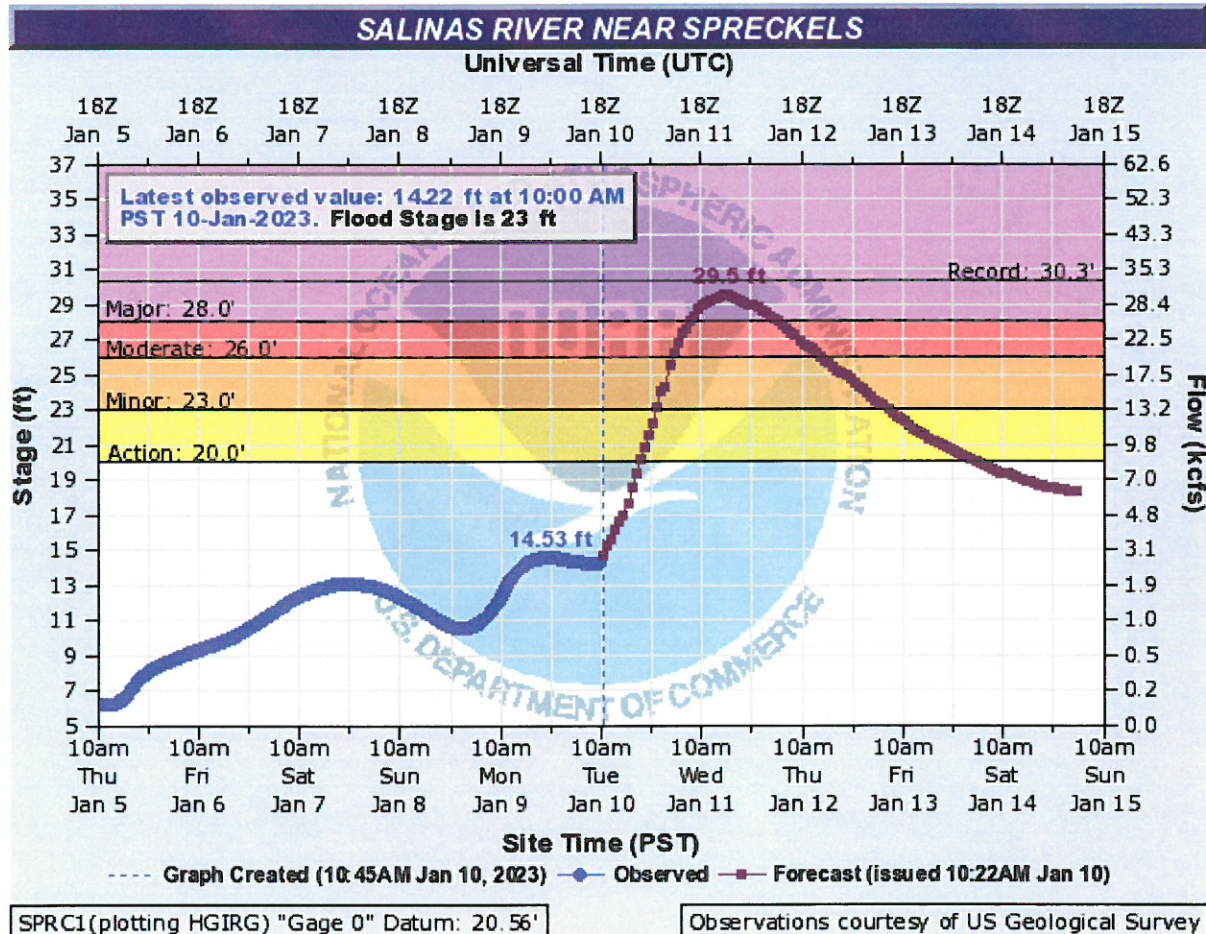

## Salinas River @ Spreckels NWS Hydrologic