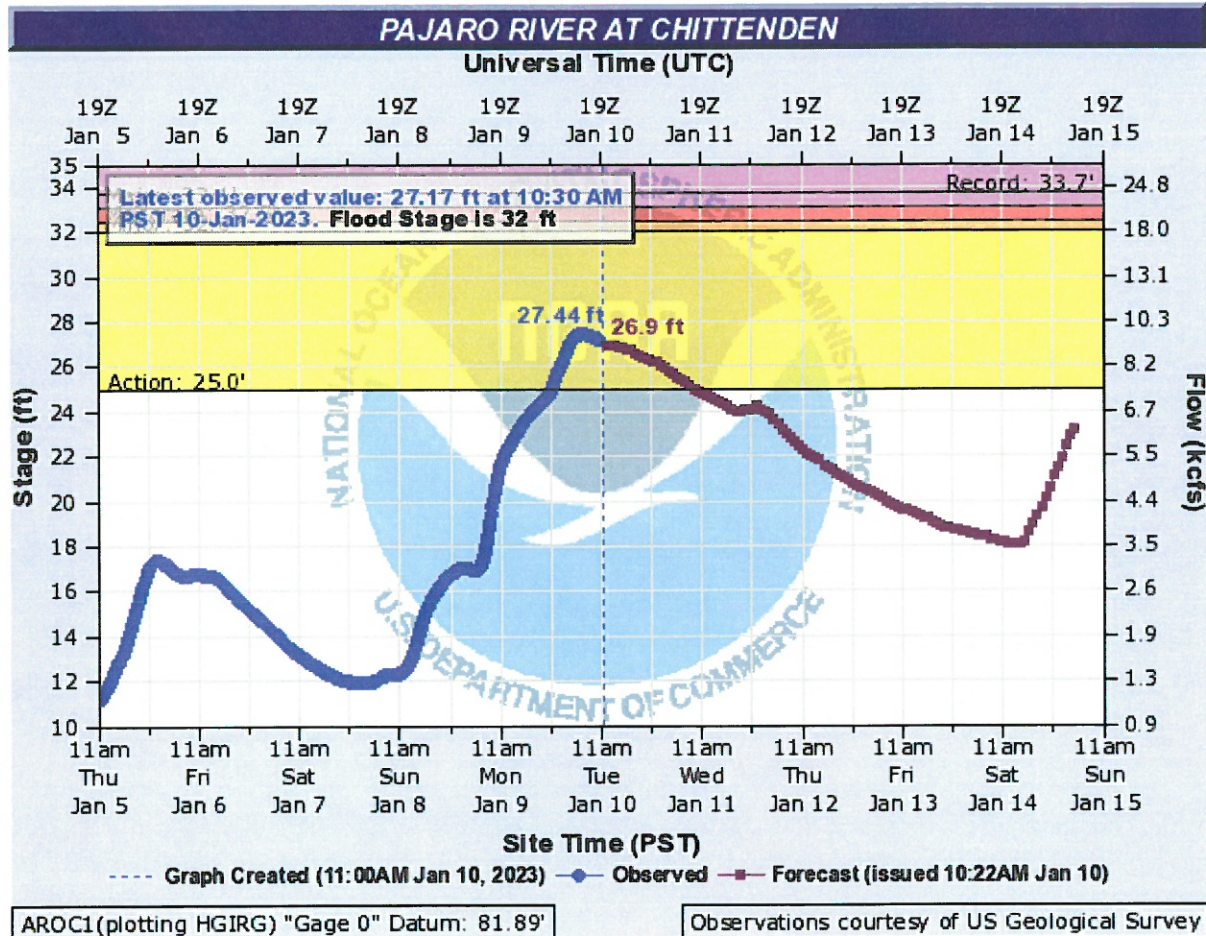

January 10, 2023 1100 hours

Pajaro River @ Chittenden NWS Hydrologic