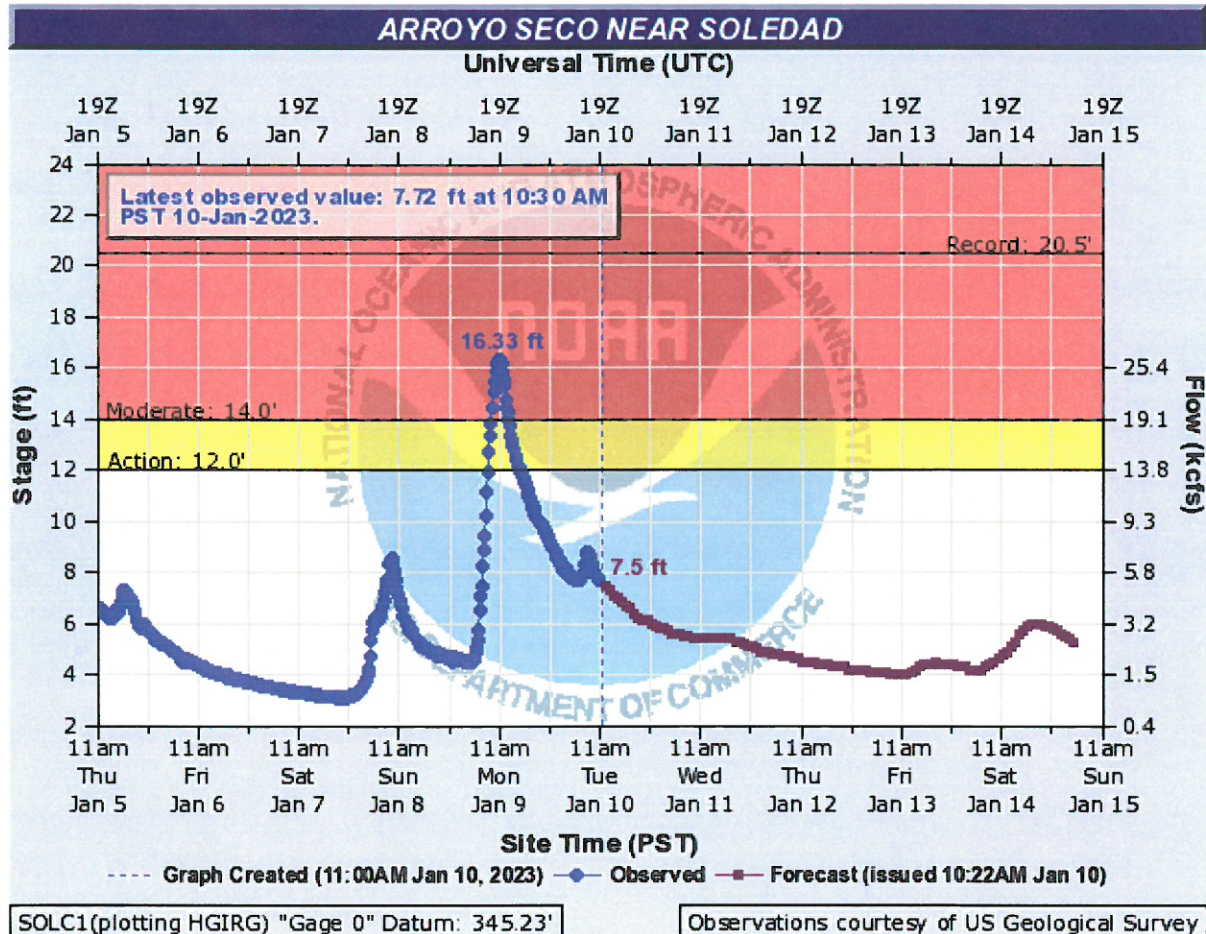

January 10, 2023 1100 hours

Arroyo Seco Near Soledad NWS Hydrologic