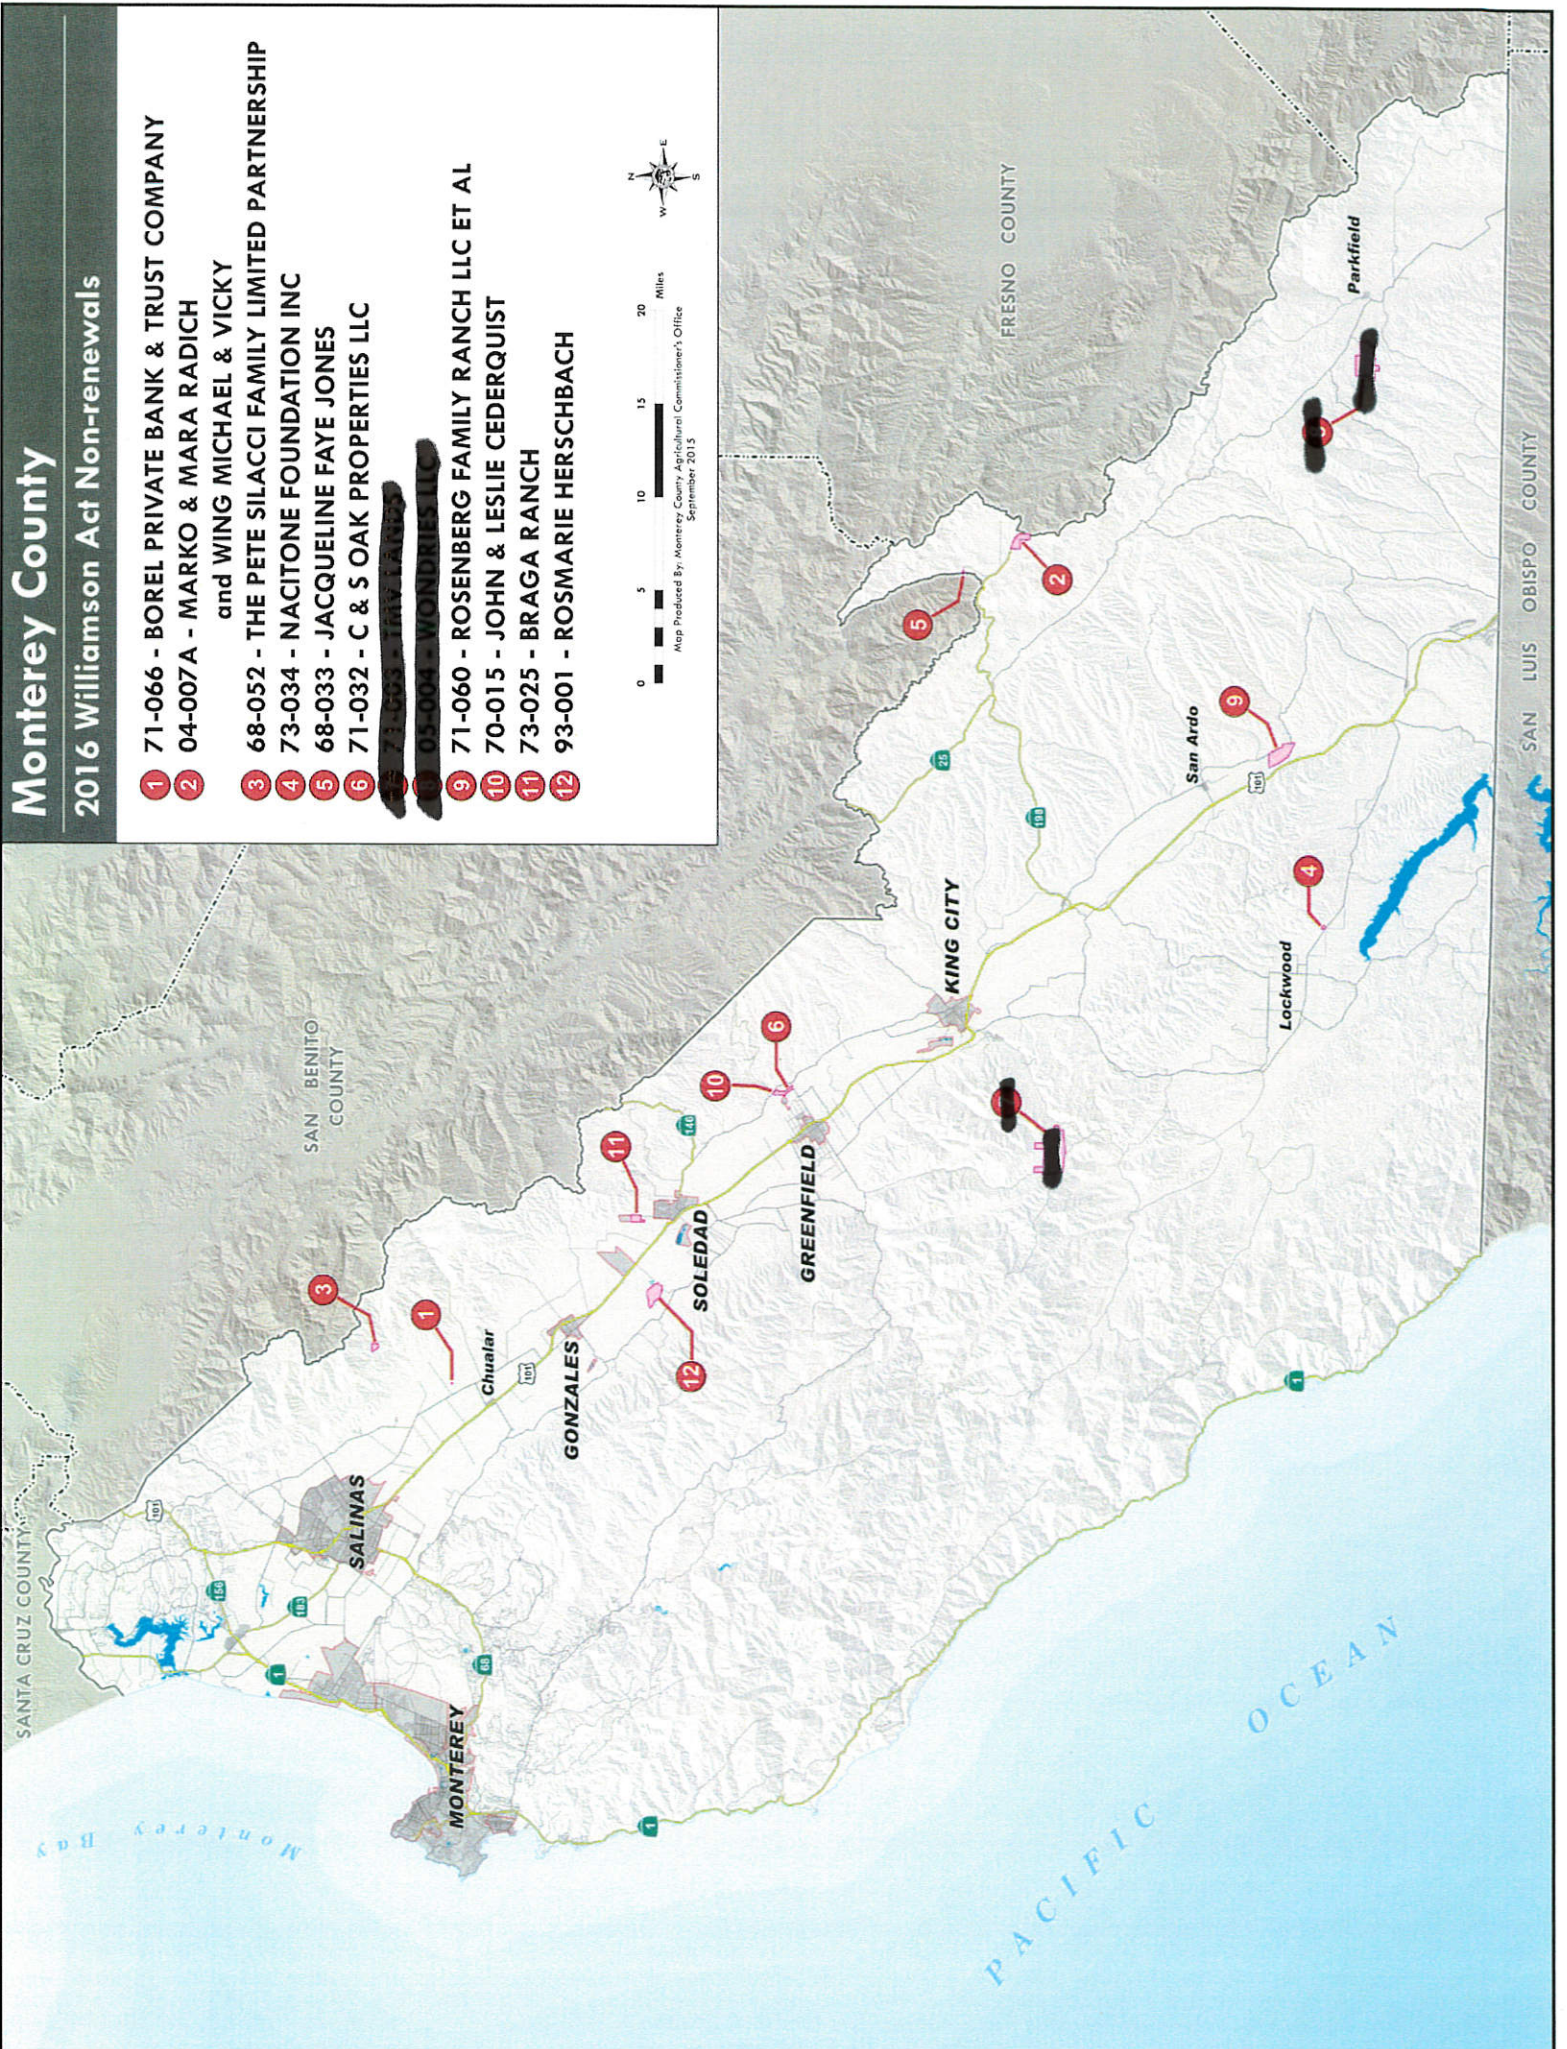

Map Produced By: Monterey County Agricultural Commissioner's Office
September 2015

2016 Agricultural Preserve Non-Renewal

71-060: ROSENBERG FAMILY RANCH LLC ET AL

137081006000

GOAT

OLD STAGE

2016 Agricultural Preserve Non-Renewal

71-066: BOREL PRIVATE BANK & TRUST COMPANY

PRIEST VALLEY

FRESNO COUNTY

MONTEREY COUNTY

198

198

420161036000

420161037000

2016 Agricultural Preserve Non-Renewal

73-034: NACITONE FOUNDATION INC

SAN BENITO COUNTY

MONTEREY COUNTY

420151045000

NORTH CREEK

2016 Agricultural Preserve Non-Renewal

68-033: JACQUELINE FAYE JONES