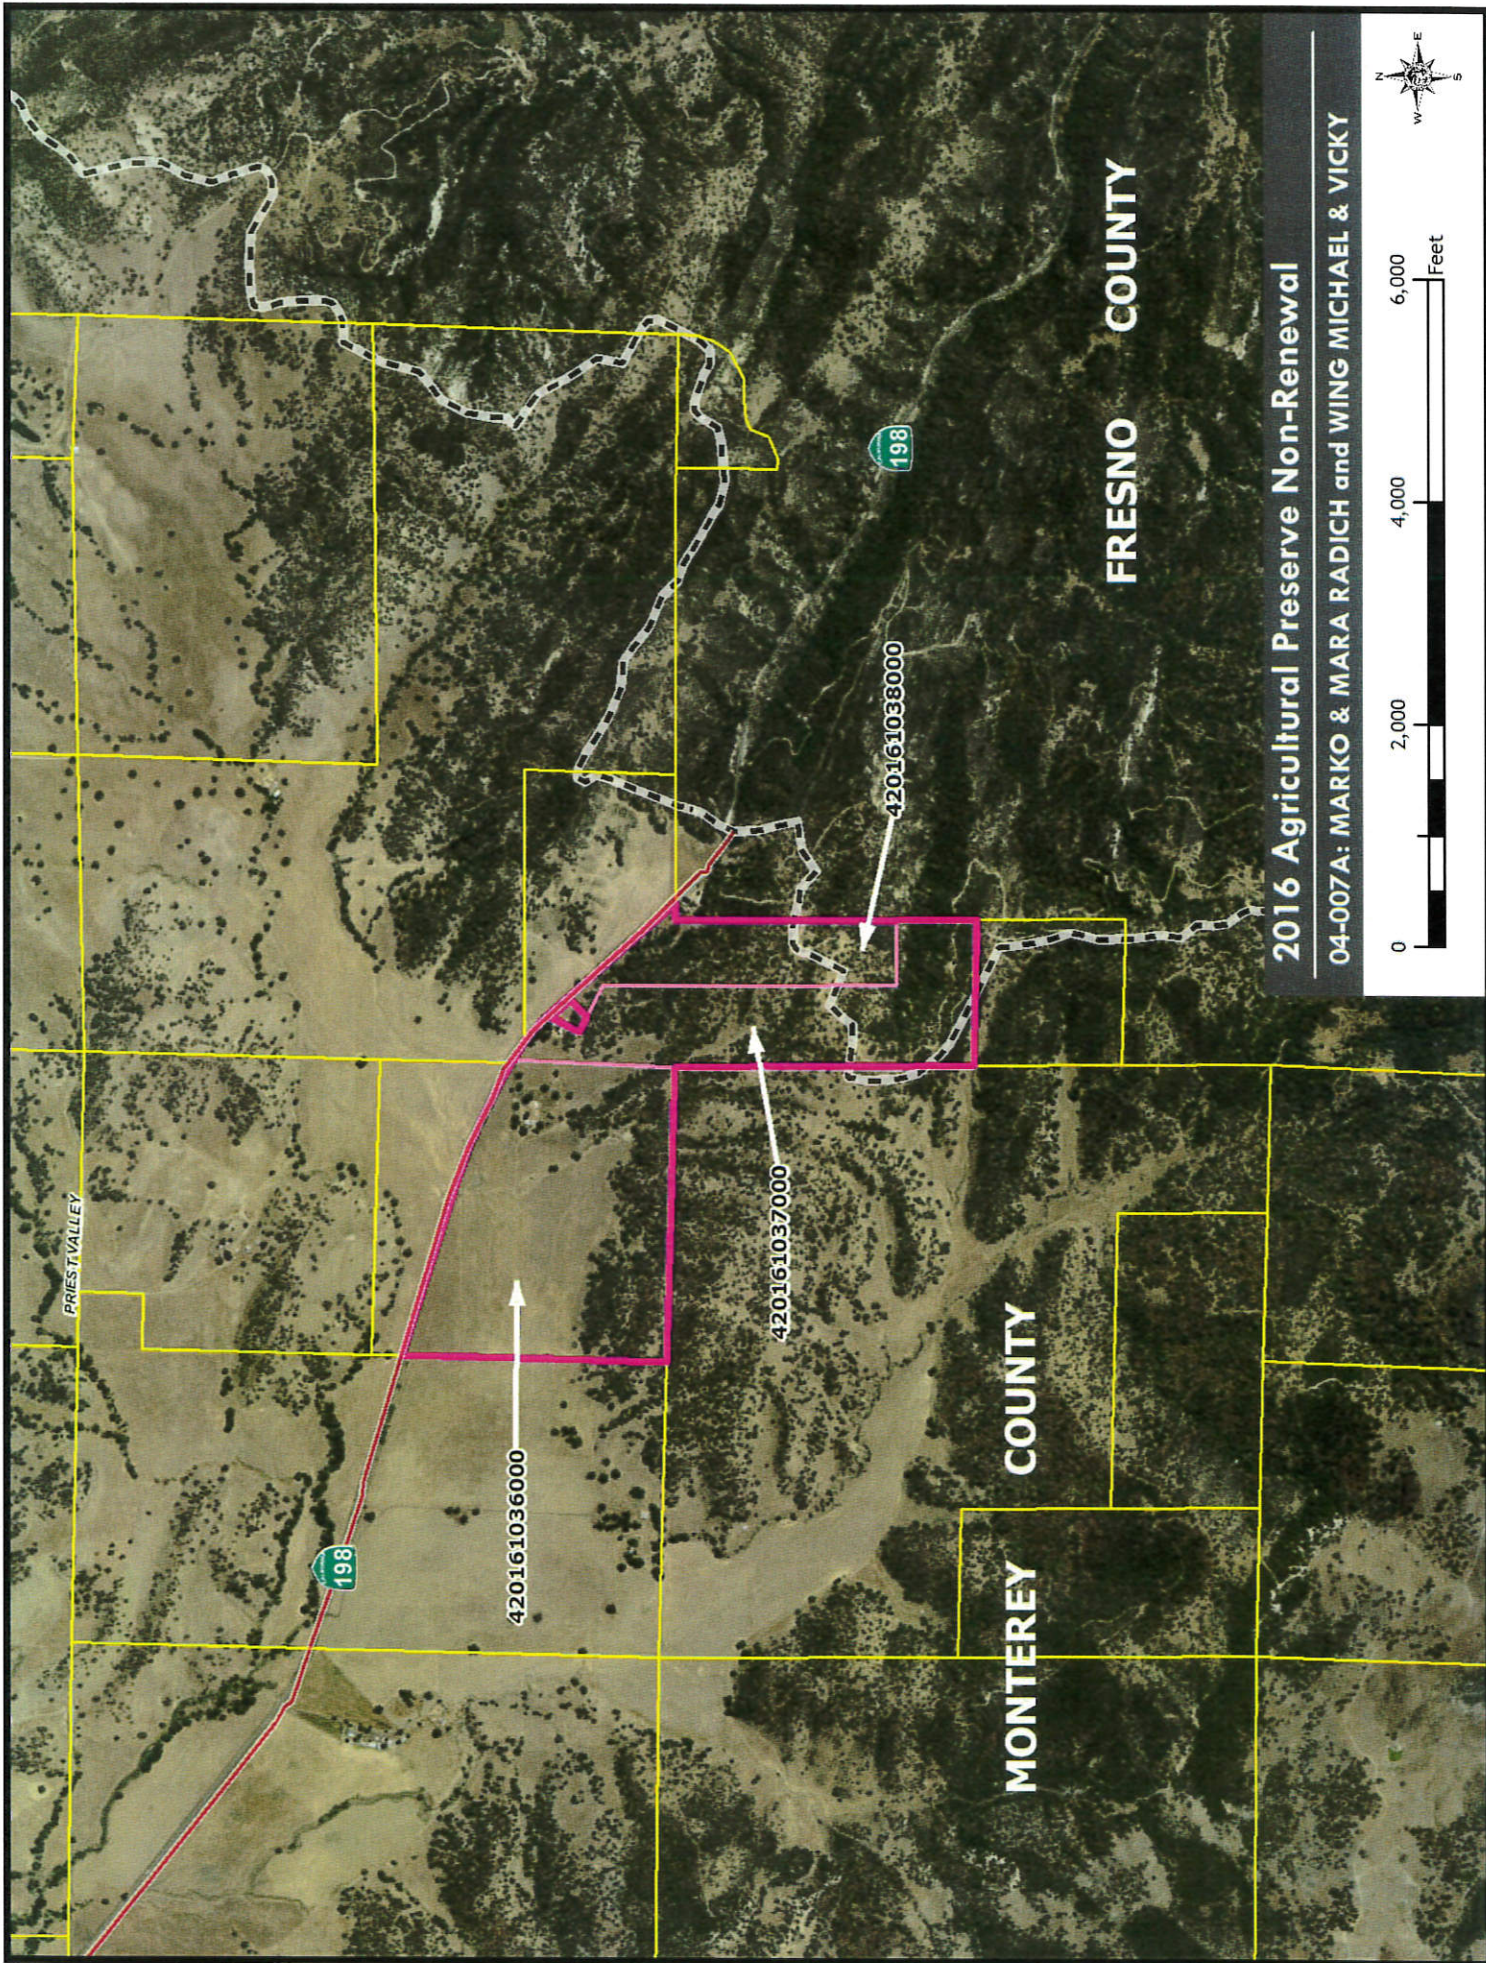

PRIEST VALLEY

FRESNO COUNTY

MONTEREY COUNTY

198

198

420161036000

420161037000

420161038000

2016 Agricultural Preserve Non-Renewal

04-007A: MARKO & MARA RADICH and WING MICHAEL & VICKY