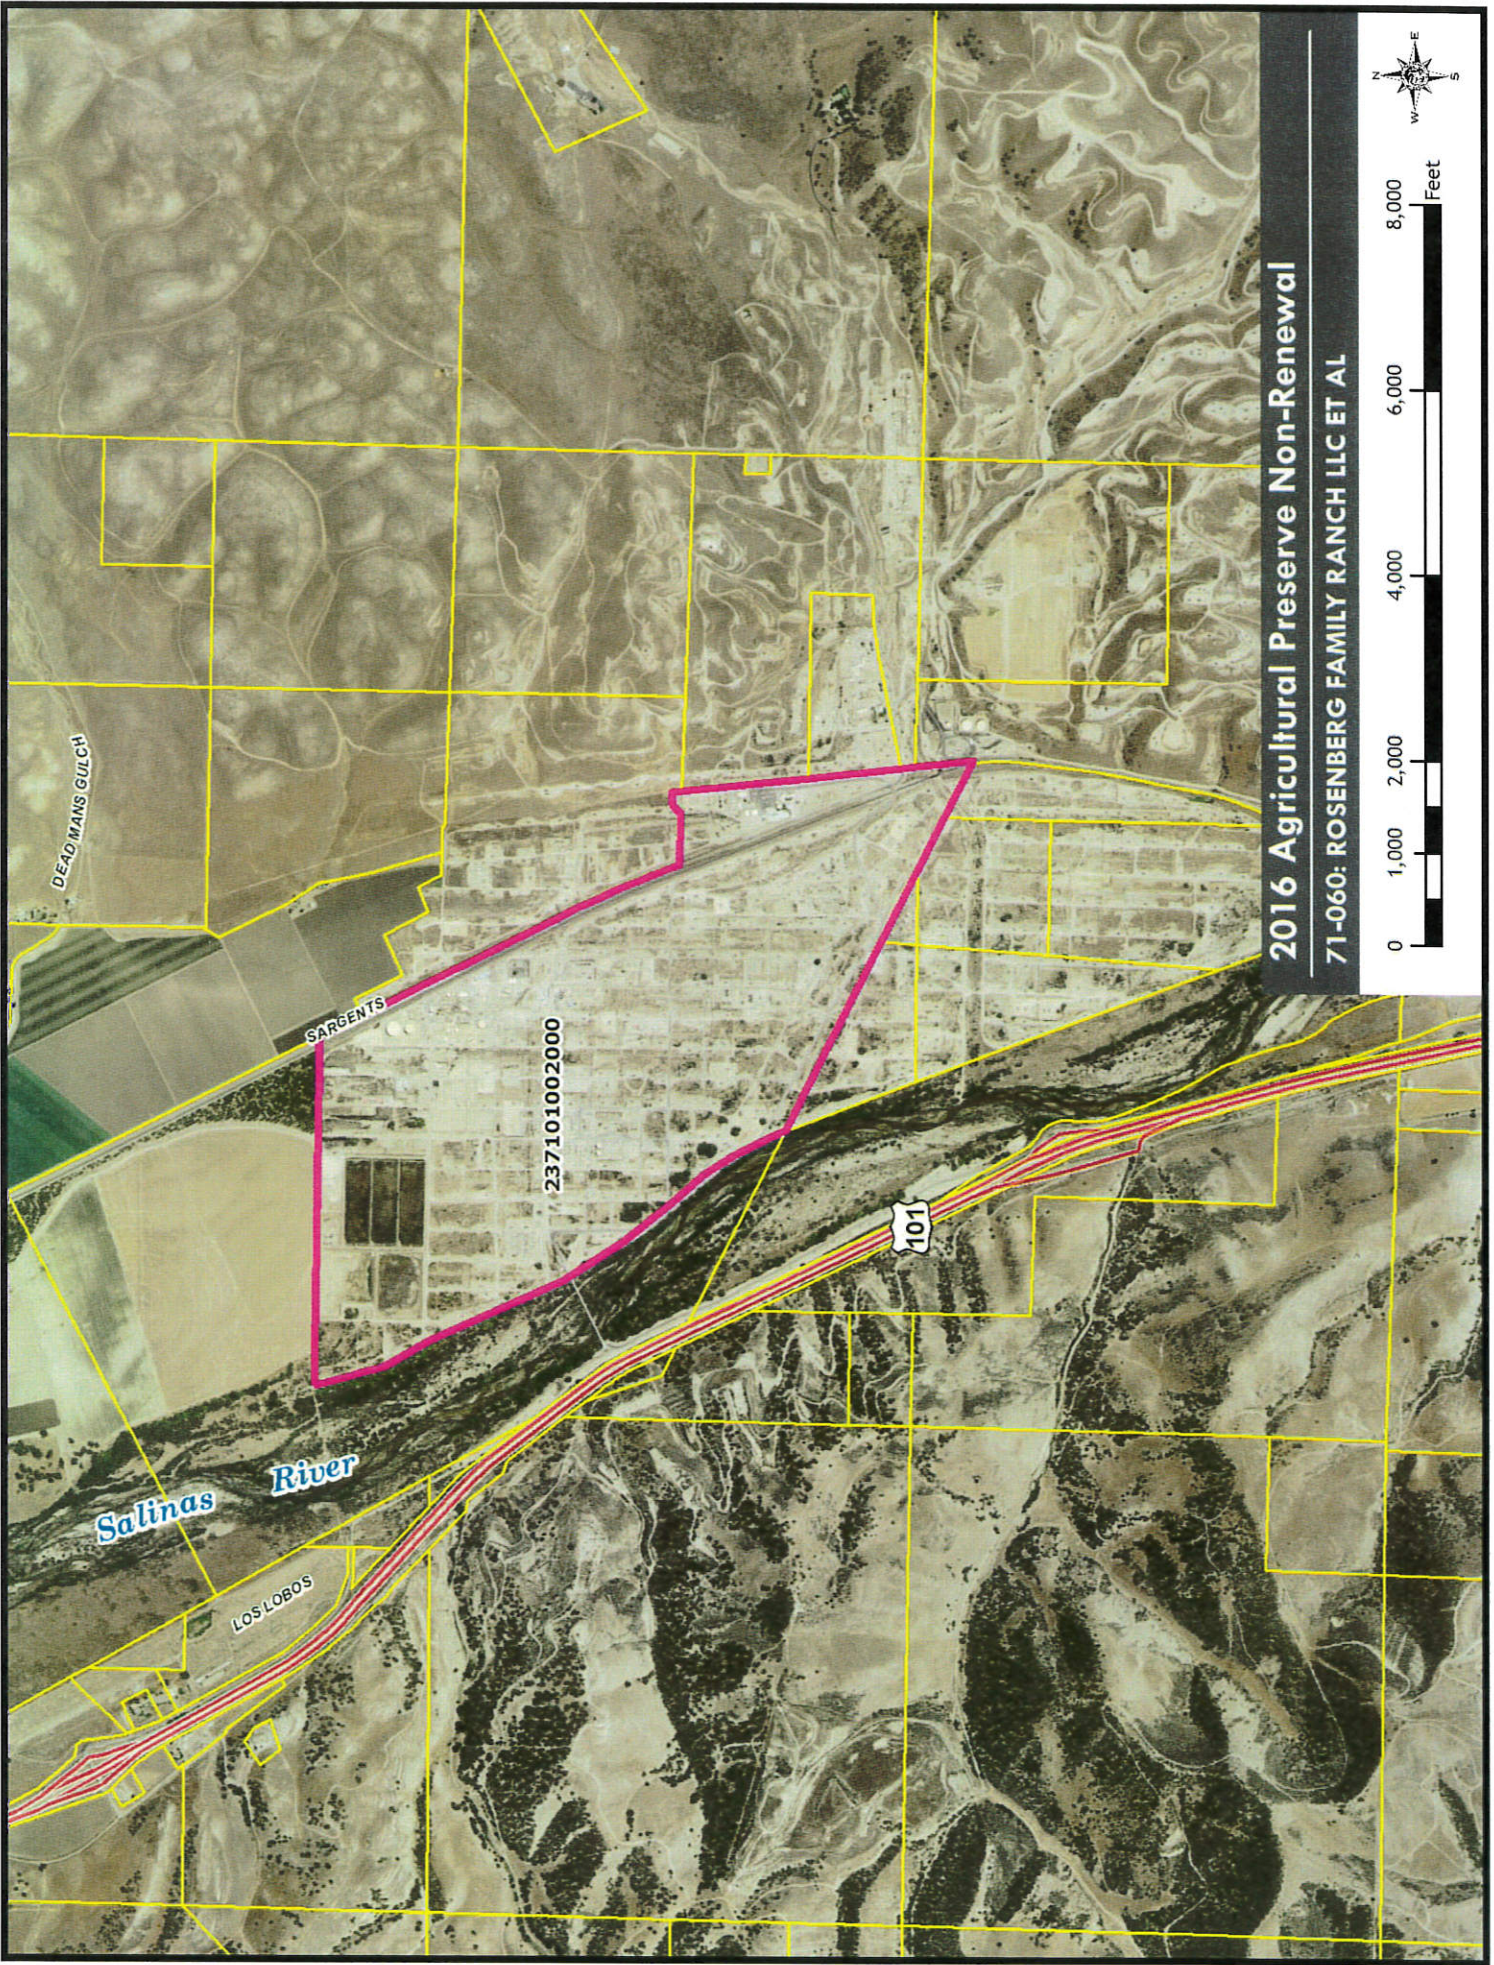

Map Produced By: Monterey County Agricultural Commissioner's Office
September 2015

2016 Agricultural Preserve Non-Renewal

71-060: ROSENBERG FAMILY RANCH LLC ET AL

137081006000

GOAT

OLD STAGE

2016 Agricultural Preserve Non-Renewal