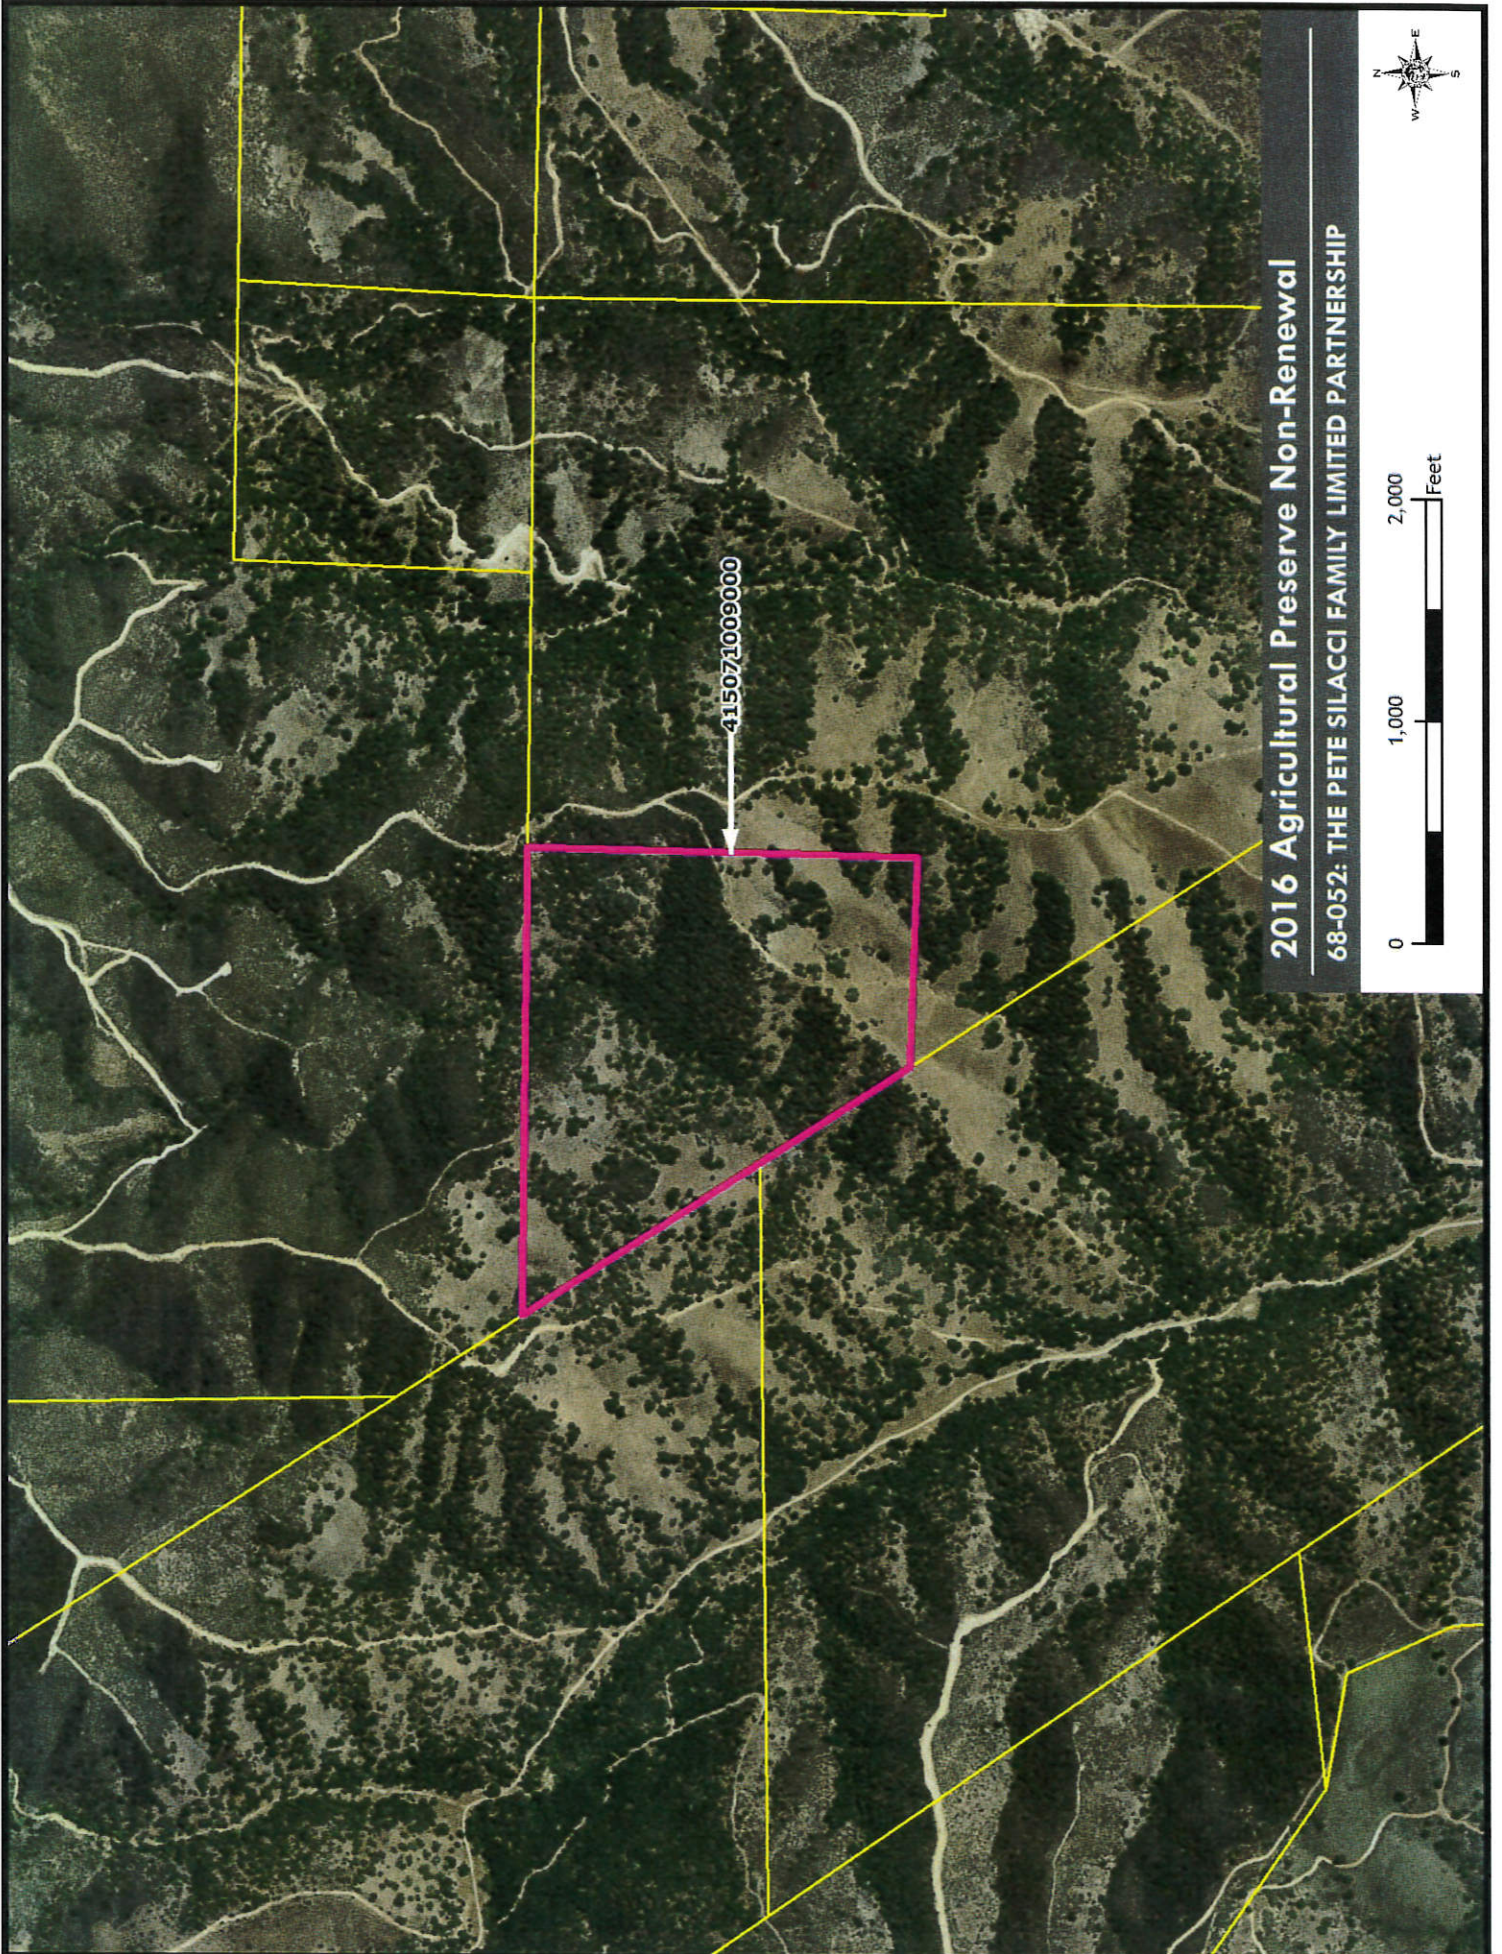

2016 Agricultural Preserve Non-Renewal
68-052: THE PETE SILACCI FAMILY LIMITED PARTNERSHIP