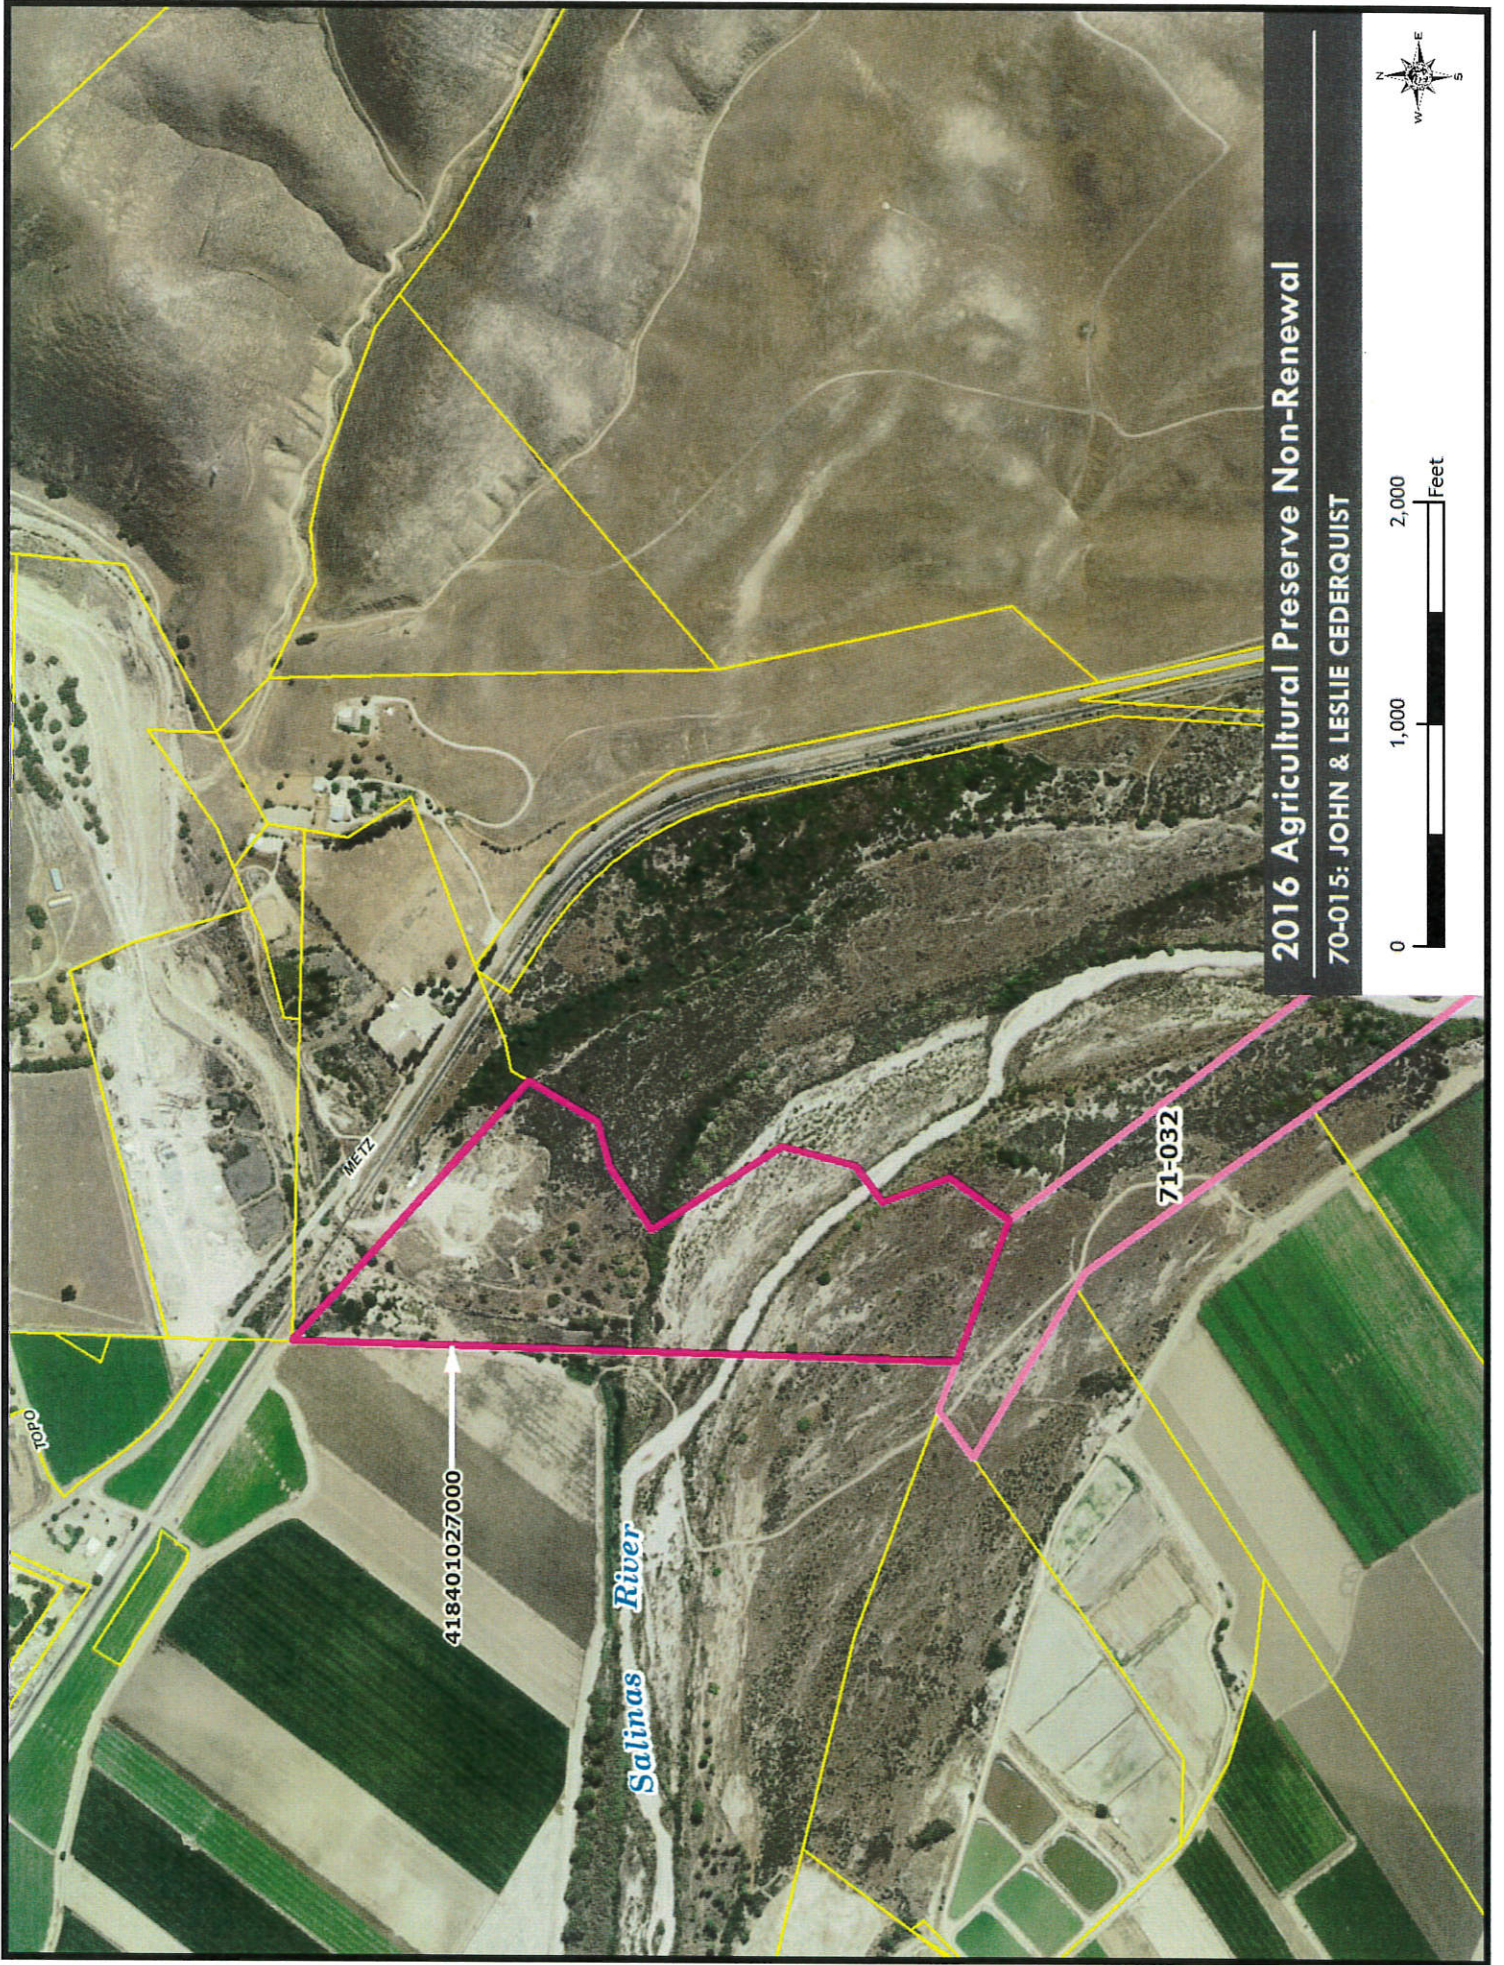

2016 Agricultural Preserve Non-Renewal

70-015: JOHN & LESLIE CEDERQUIST