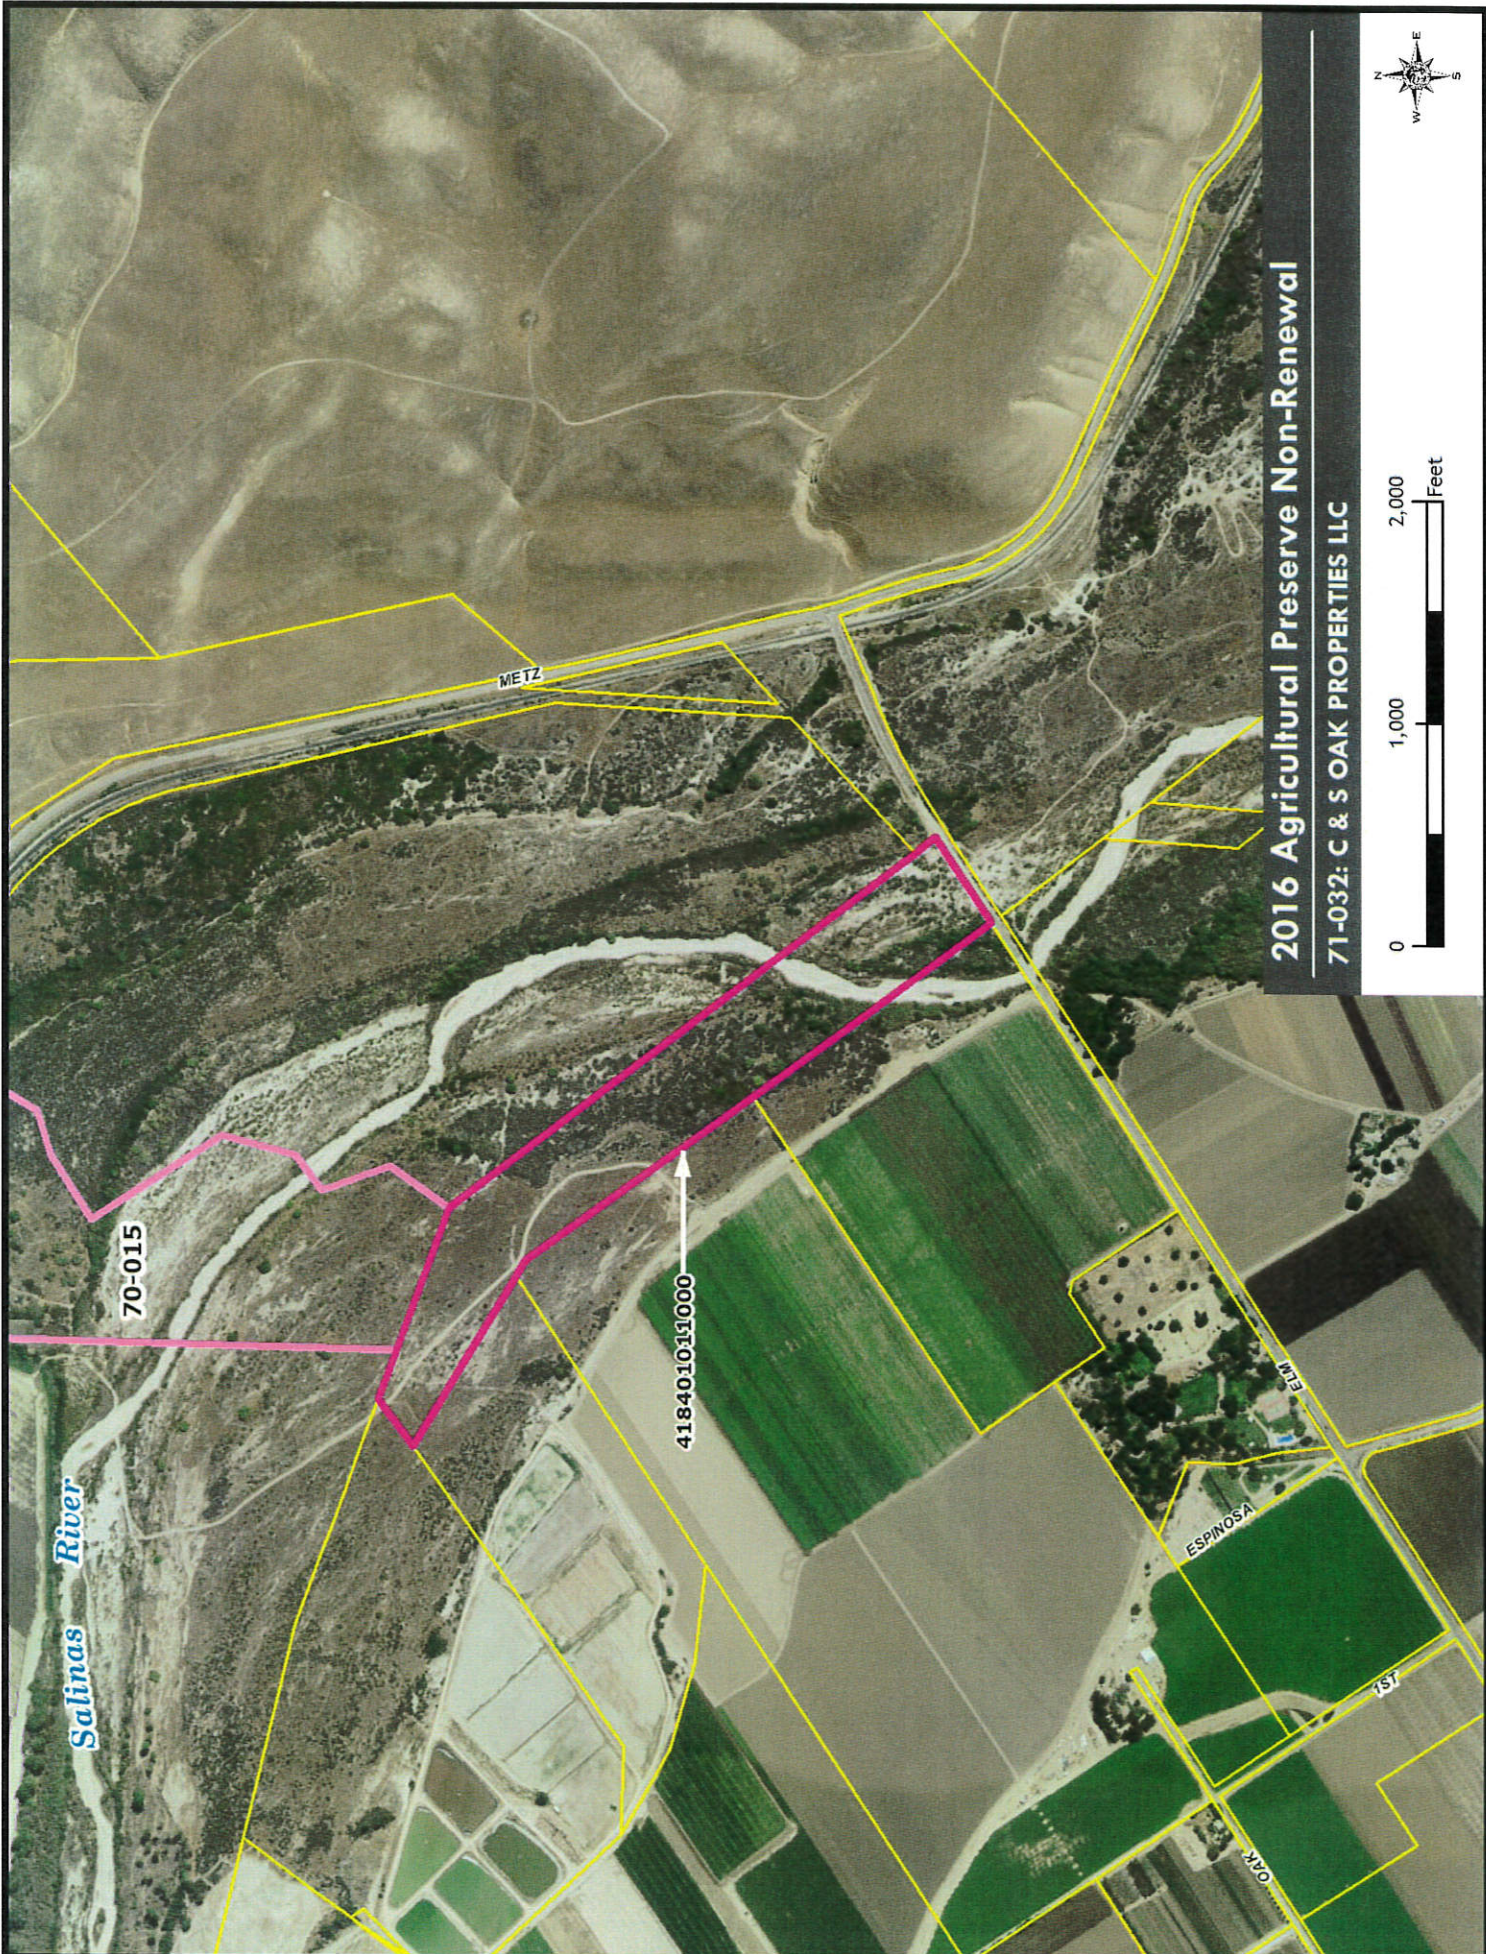

2016 Agricultural Preserve Non-Renewal

73-034: NACITONE FOUNDATION INC

SAN BENITO COUNTY

MONTEREY COUNTY

420151045000

NORTH CREEK

2016 Agricultural Preserve Non-Renewal

68-033: JACQUELINE FAYE JONES