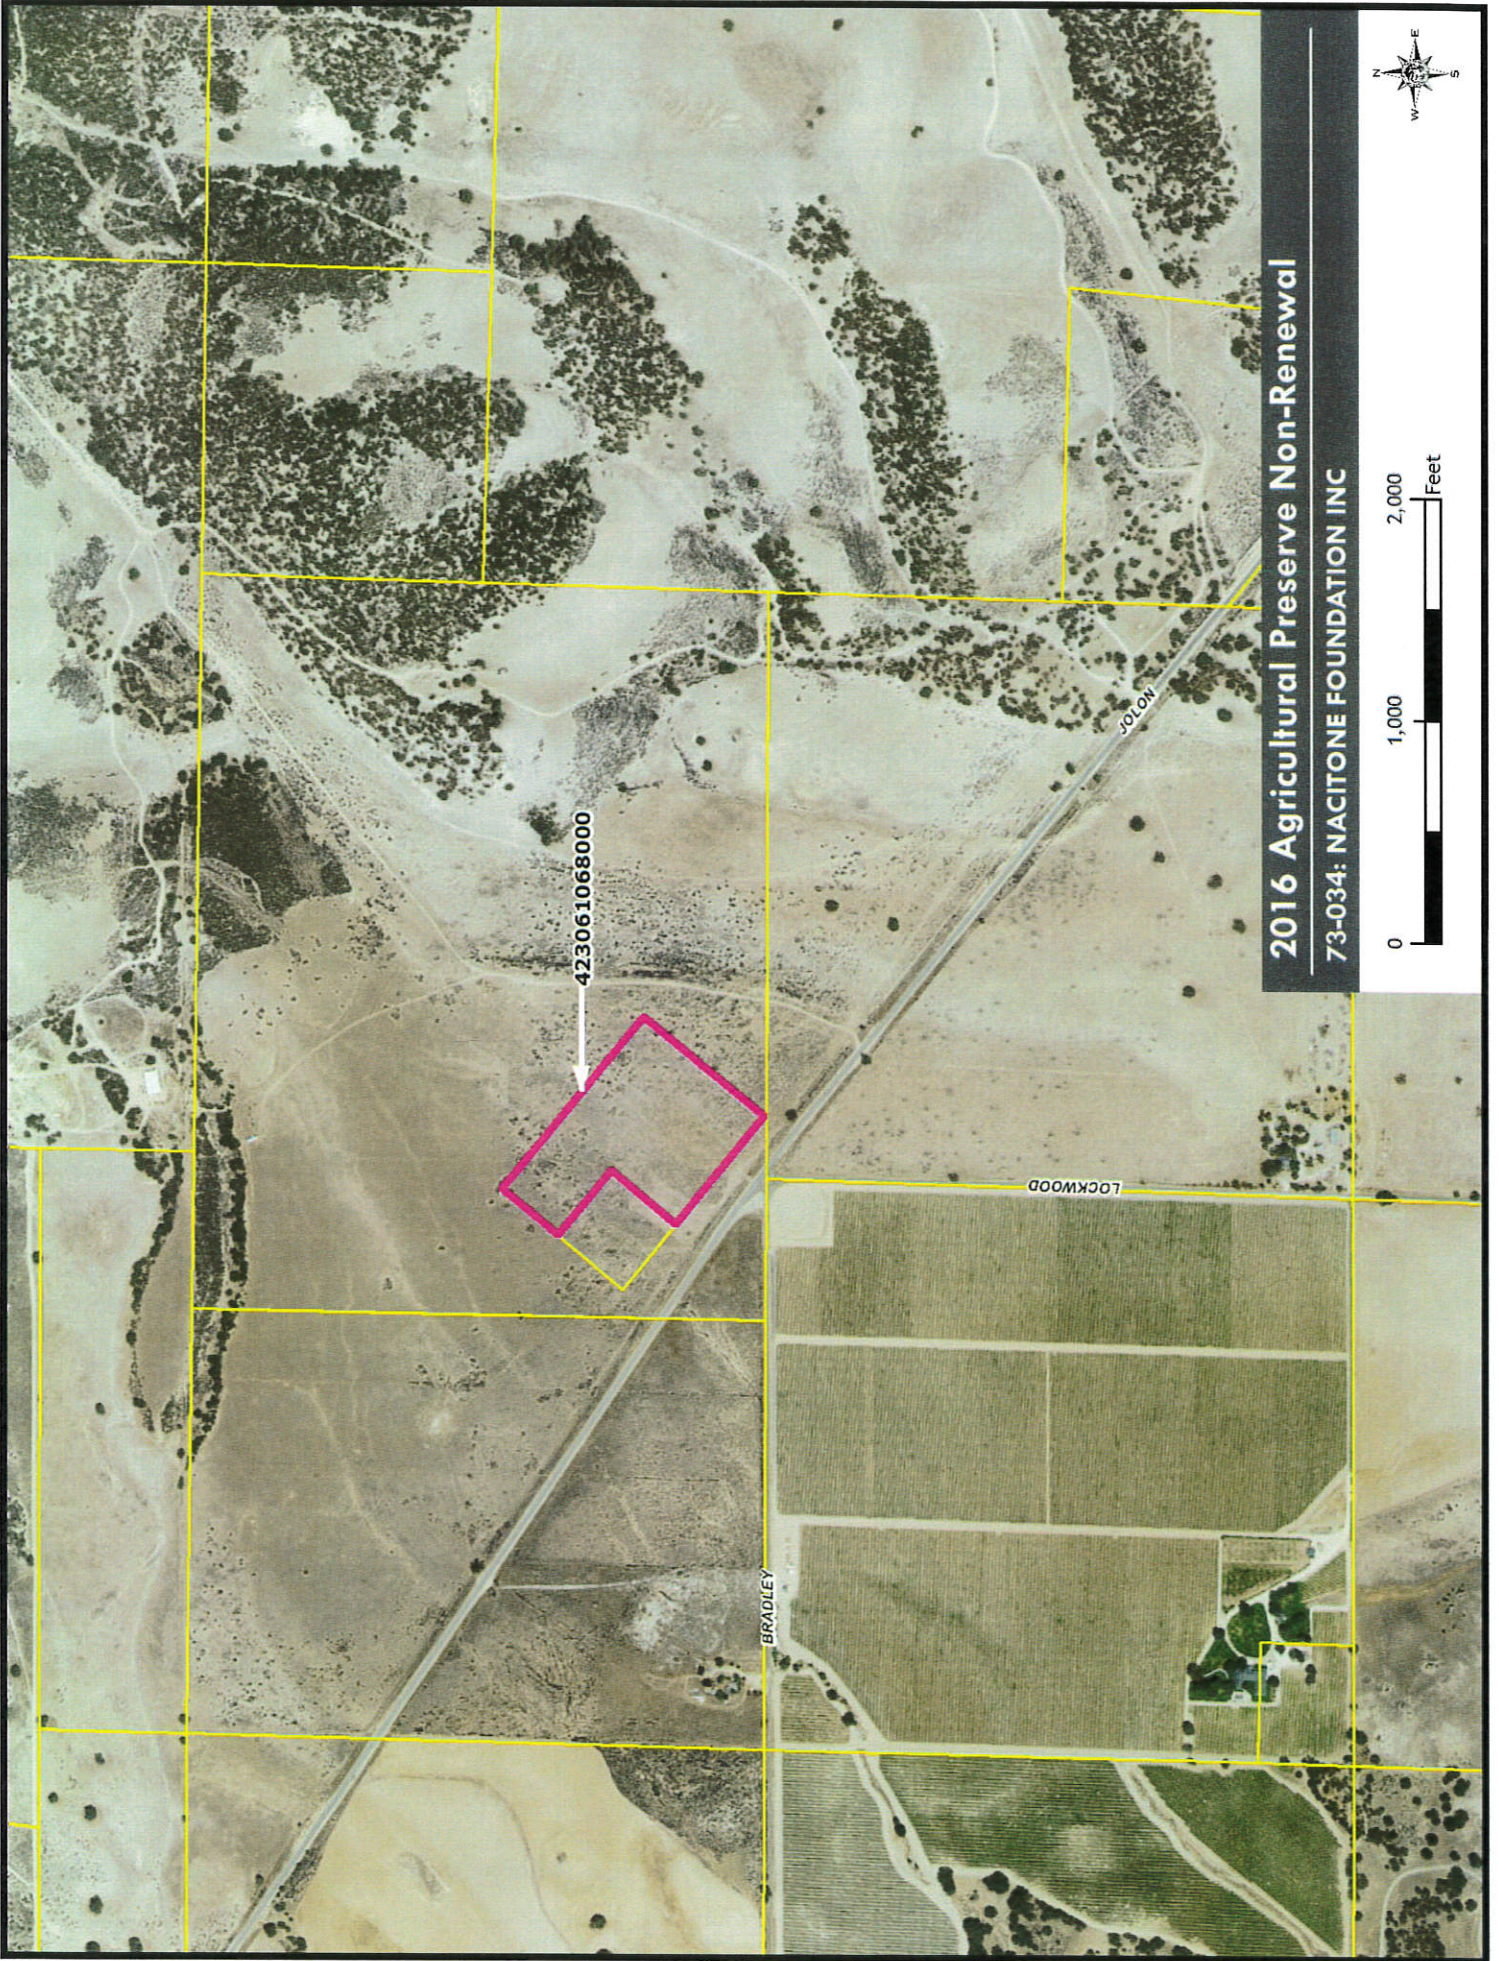

420161038000

2016 Agricultural Preserve Non-Renewal

04-007A: MARKO & MARA RADICH and WING MICHAEL & VICKY

2016 Agricultural Preserve Non-Renewal
68-052: THE PETE SILACCI FAMILY LIMITED PARTNERSHIP

423061068000