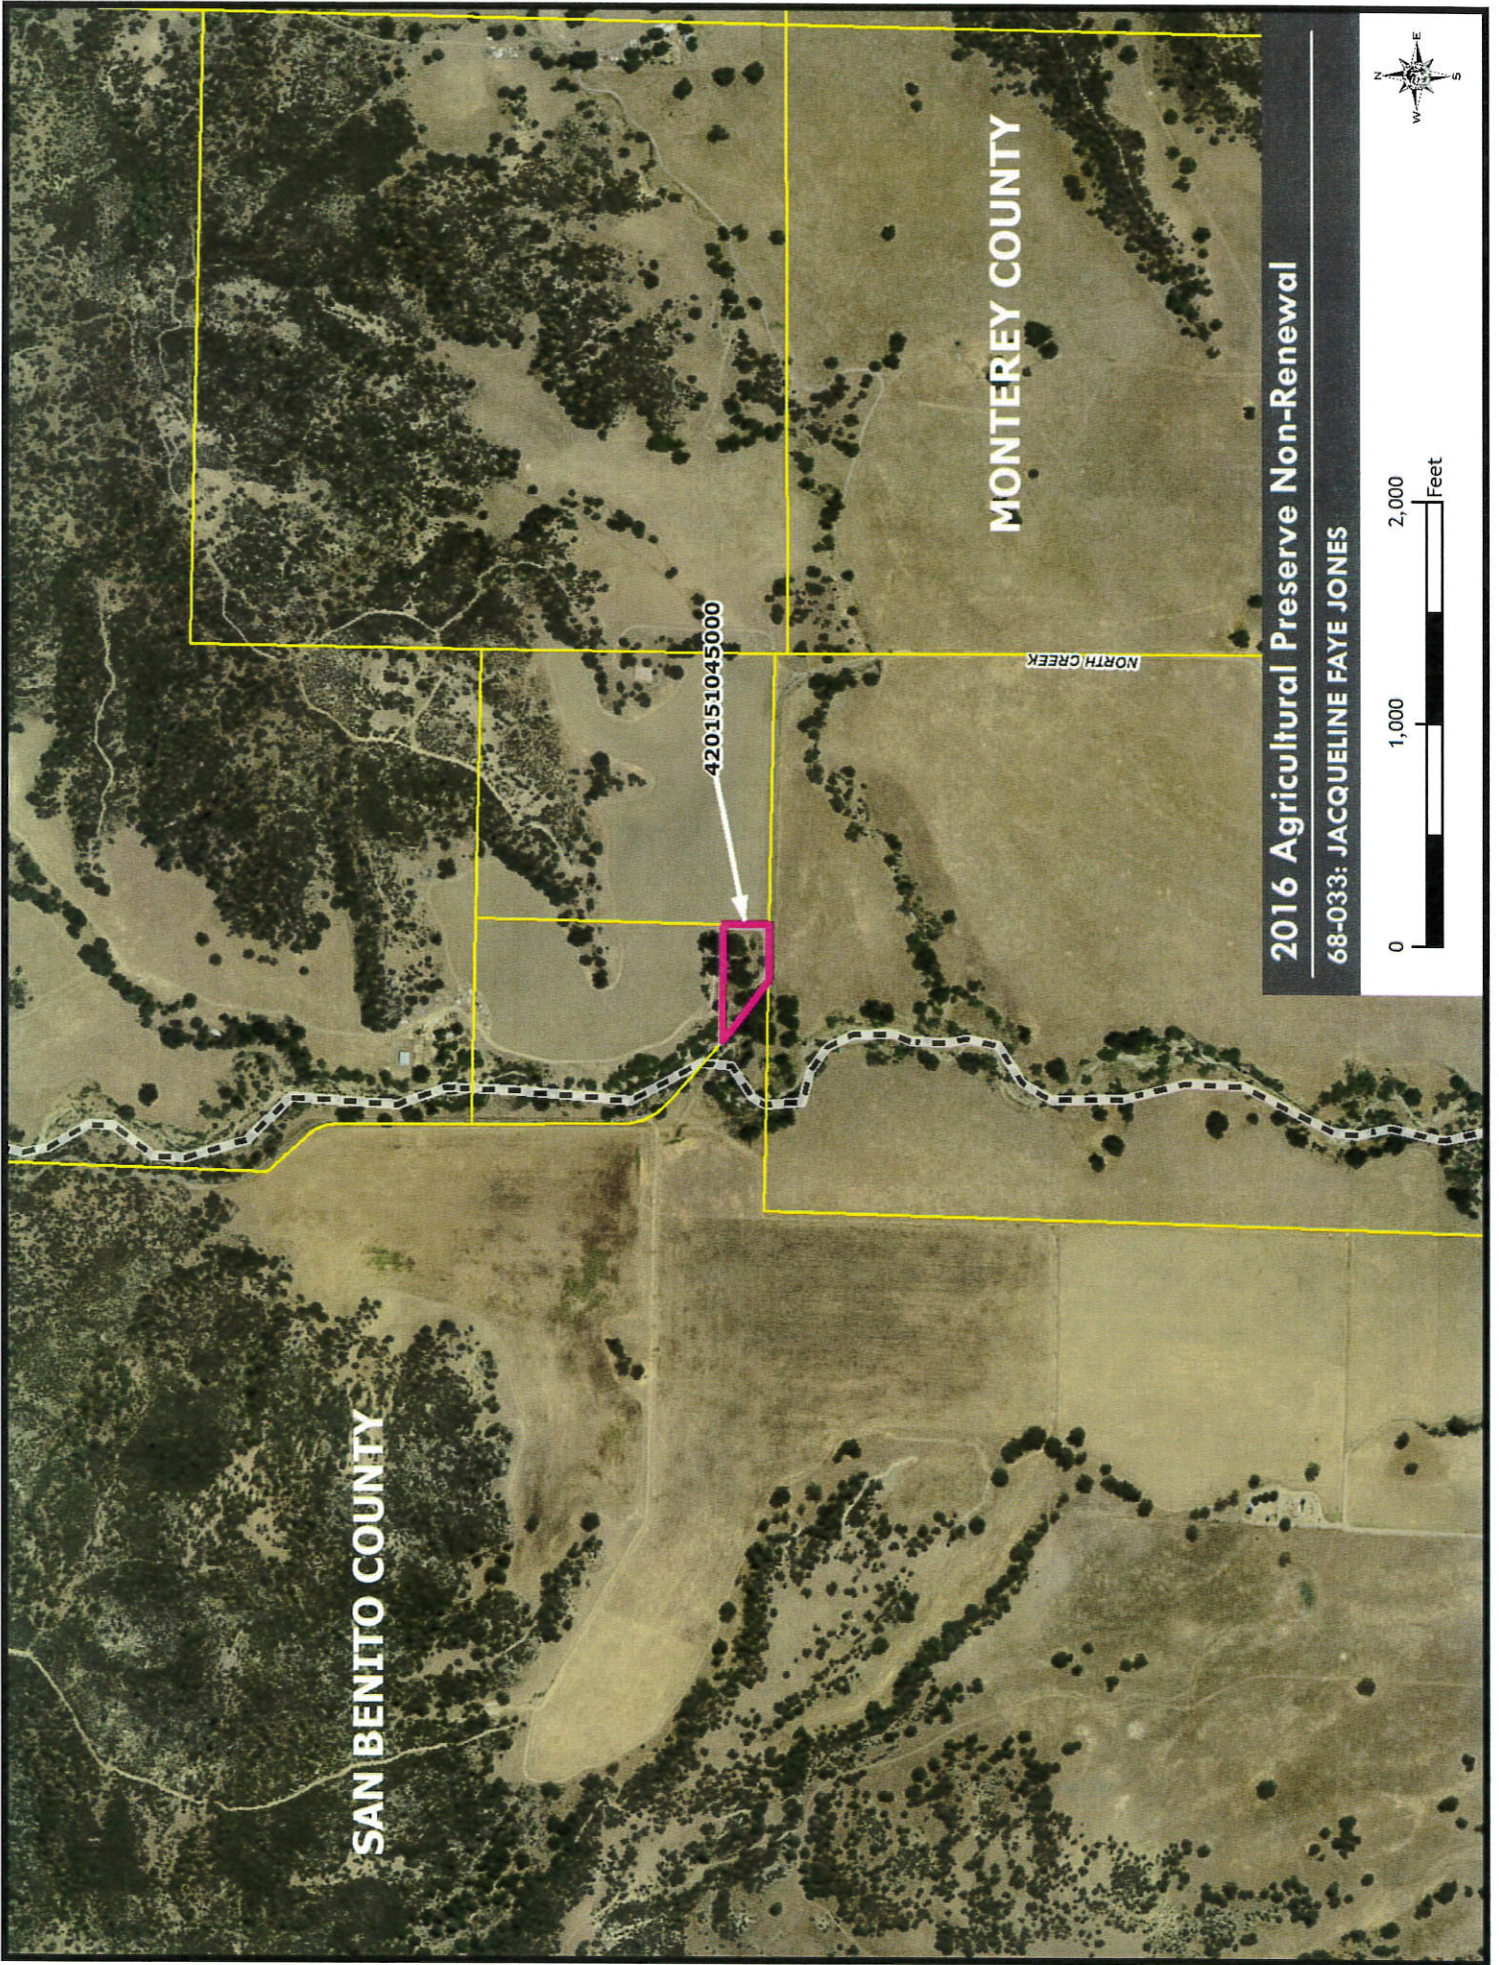

SAN BENITO COUNTY

MONTEREY COUNTY

420151045000

NORTH CREEK

2016 Agricultural Preserve Non-Renewal

68-033: JACQUELINE FAYE JONES