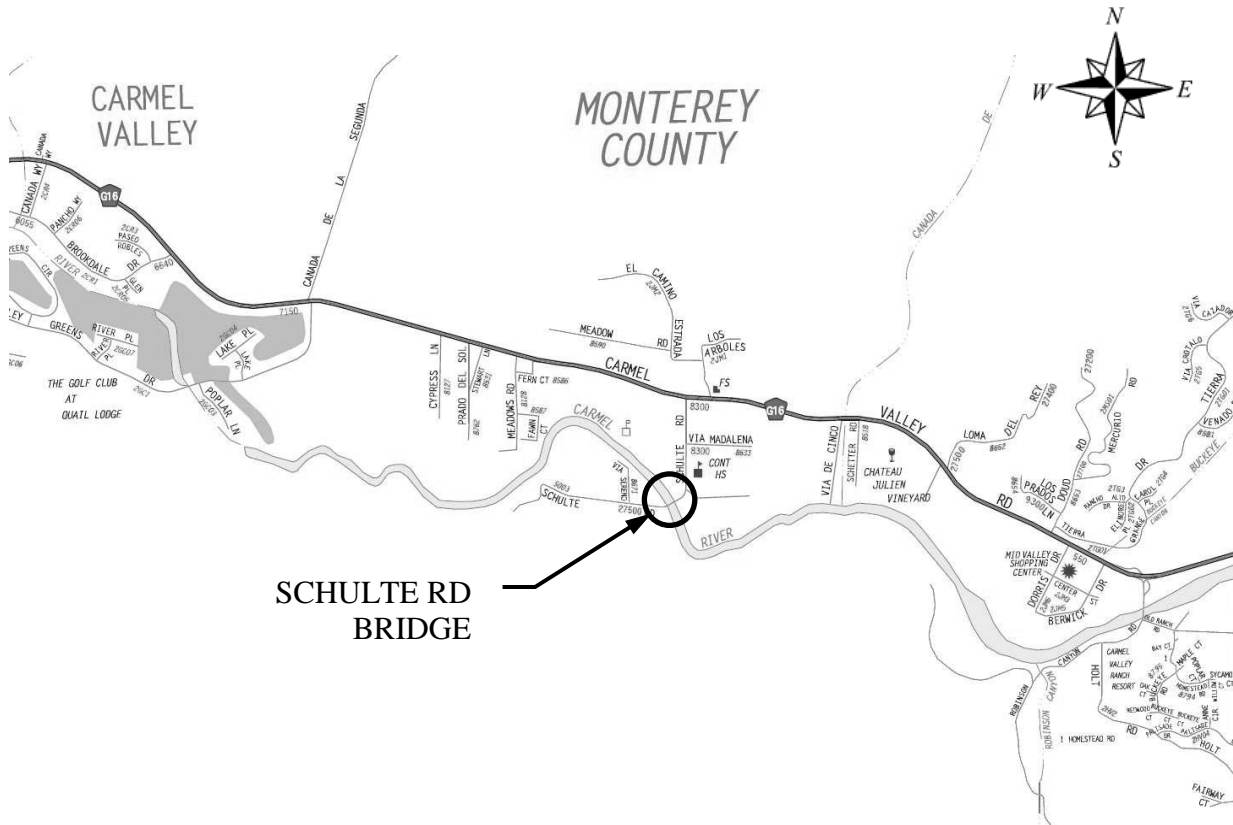

LOCATION MAP

SCHULTE ROAD BRIDGE REPLACEMENT PROJECT PROJECT NO. 382065

VICINITY MAP

PROJECT LOCATION