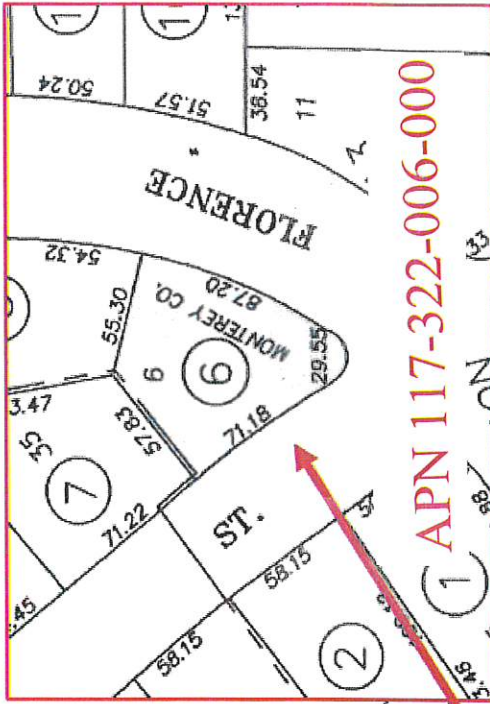

Attachment A

This page intentionally left blank.

Cayetano Park

Corner of Florence & Cayetano streets, Pajaro CA

COUNTY OF MONTEREY
ASSESSOR'S MAP
BOOK 117 PAGE 32

TAX CODE AREA

Assessor's Map #1 Bolsa De San Cayetano R.O.
Portion of Assr's Sub. 5
Estate of Fanny C. Porter
SUBD 2 BLKS. 4&5
SUBD 3
SUBD 4