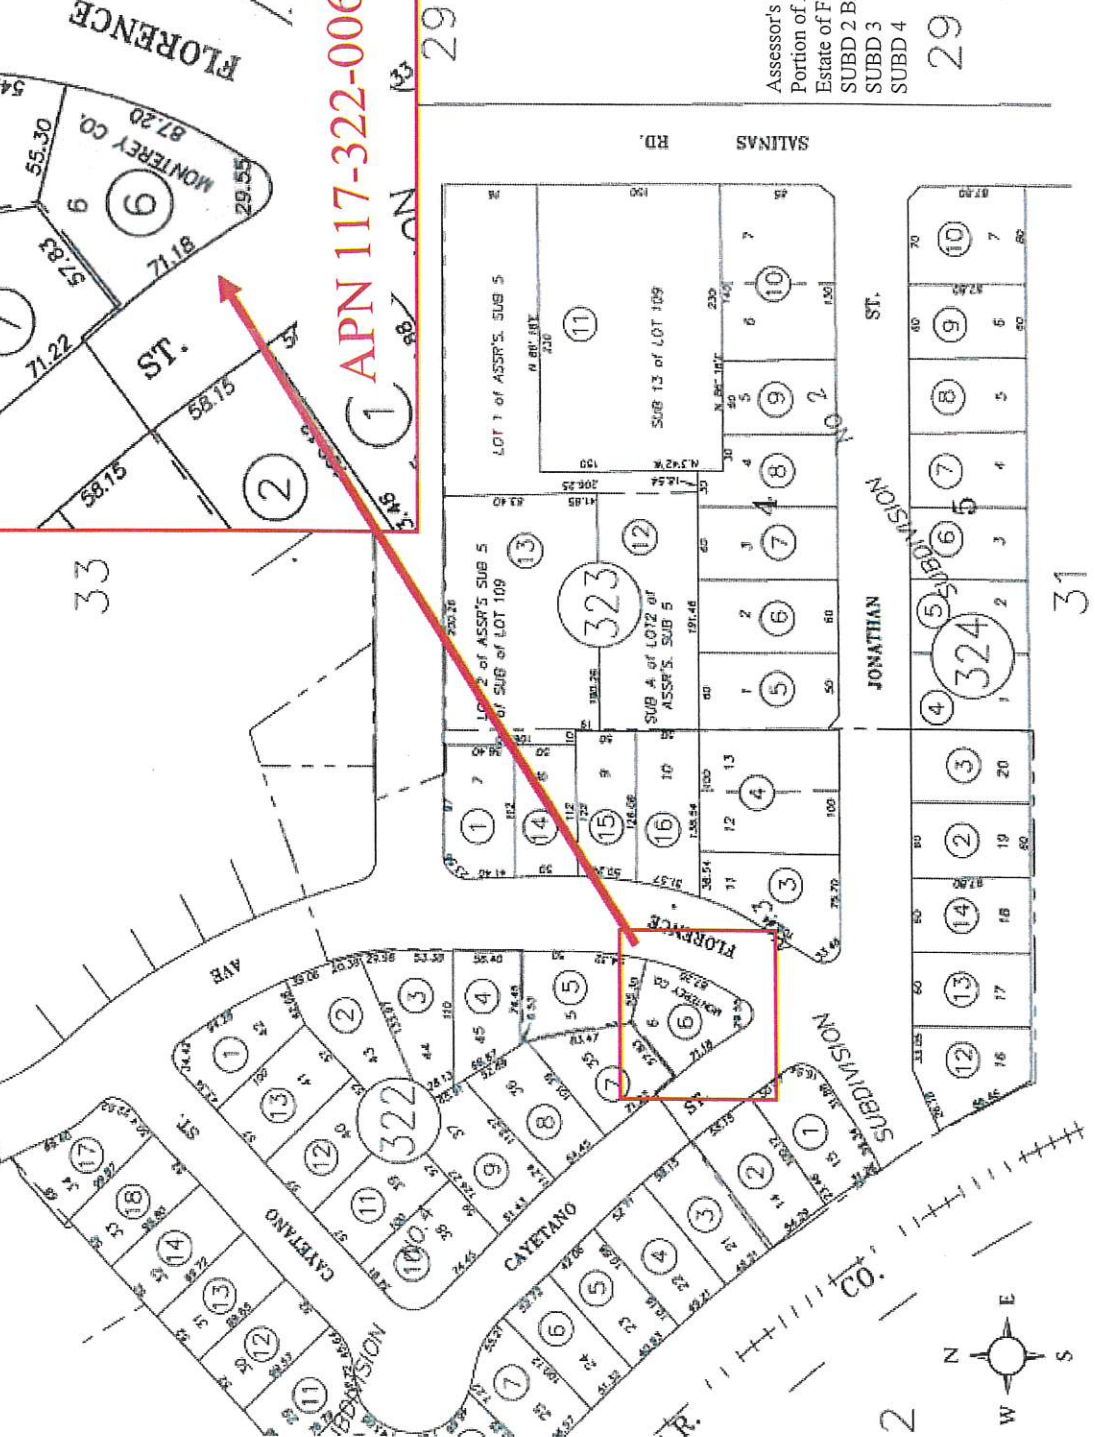

Attachment A

This page intentionally left blank.

Cayetano Park

Corner of Florence & Cayetano streets, Pajaro CA

COUNTY OF MONTEREY
ASSESSOR'S MAP
BOOK 117 PAGE 32

TAX CODE AREA

Assessor's Map #1 Bolsa De San Cayetano R.O.
Portion of Assr's Sub. 5
Estate of Fanny C. Porter
SUBD 2 BLKS. 4&5
SUBD 3
SUBD 4

This page intentionally left blank